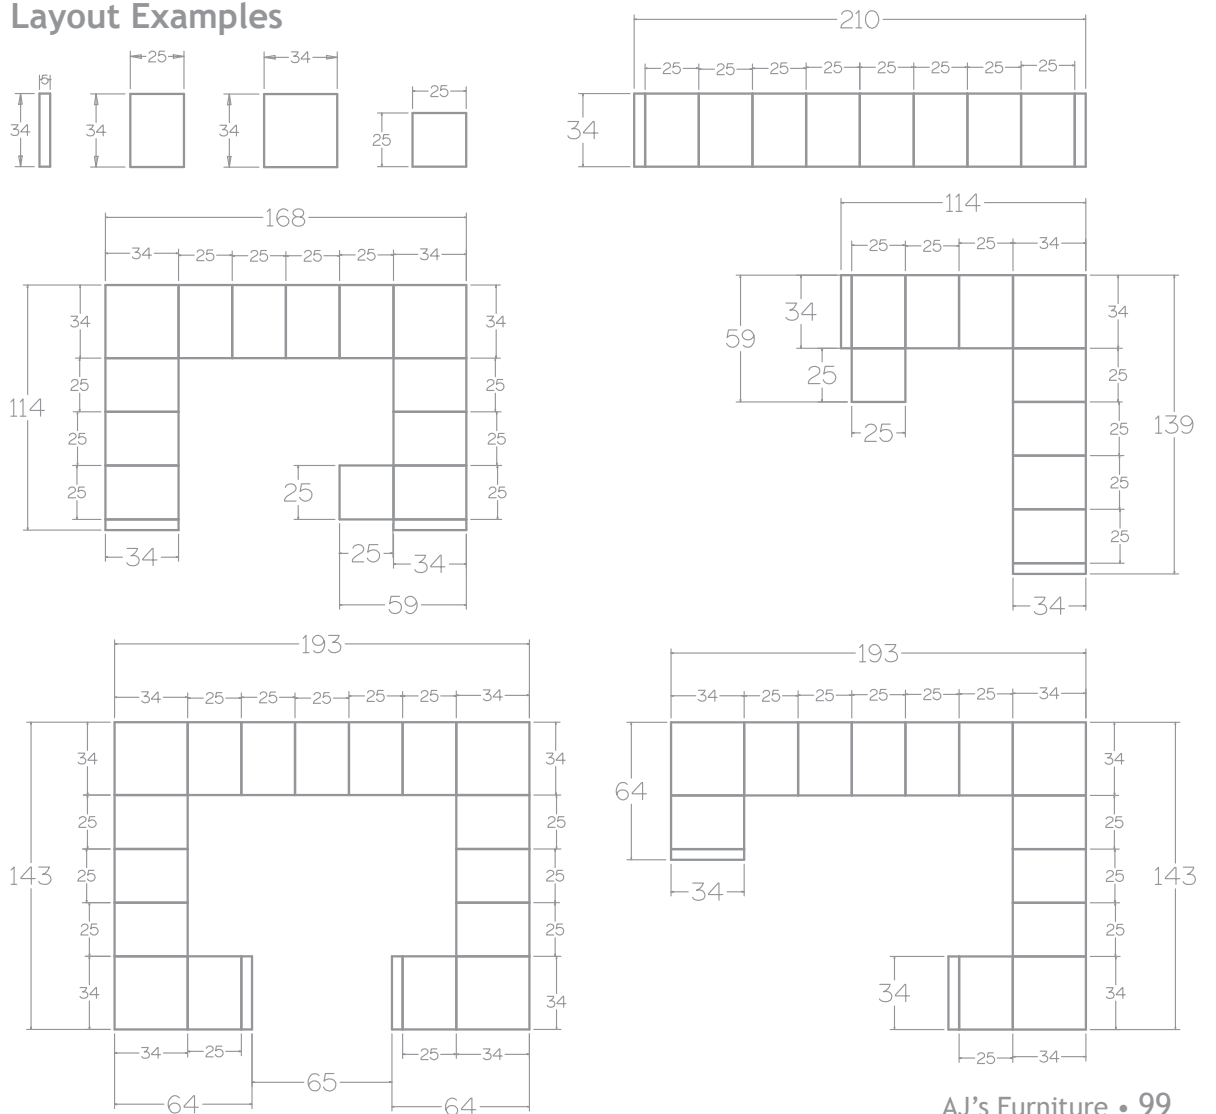

Layout Examples