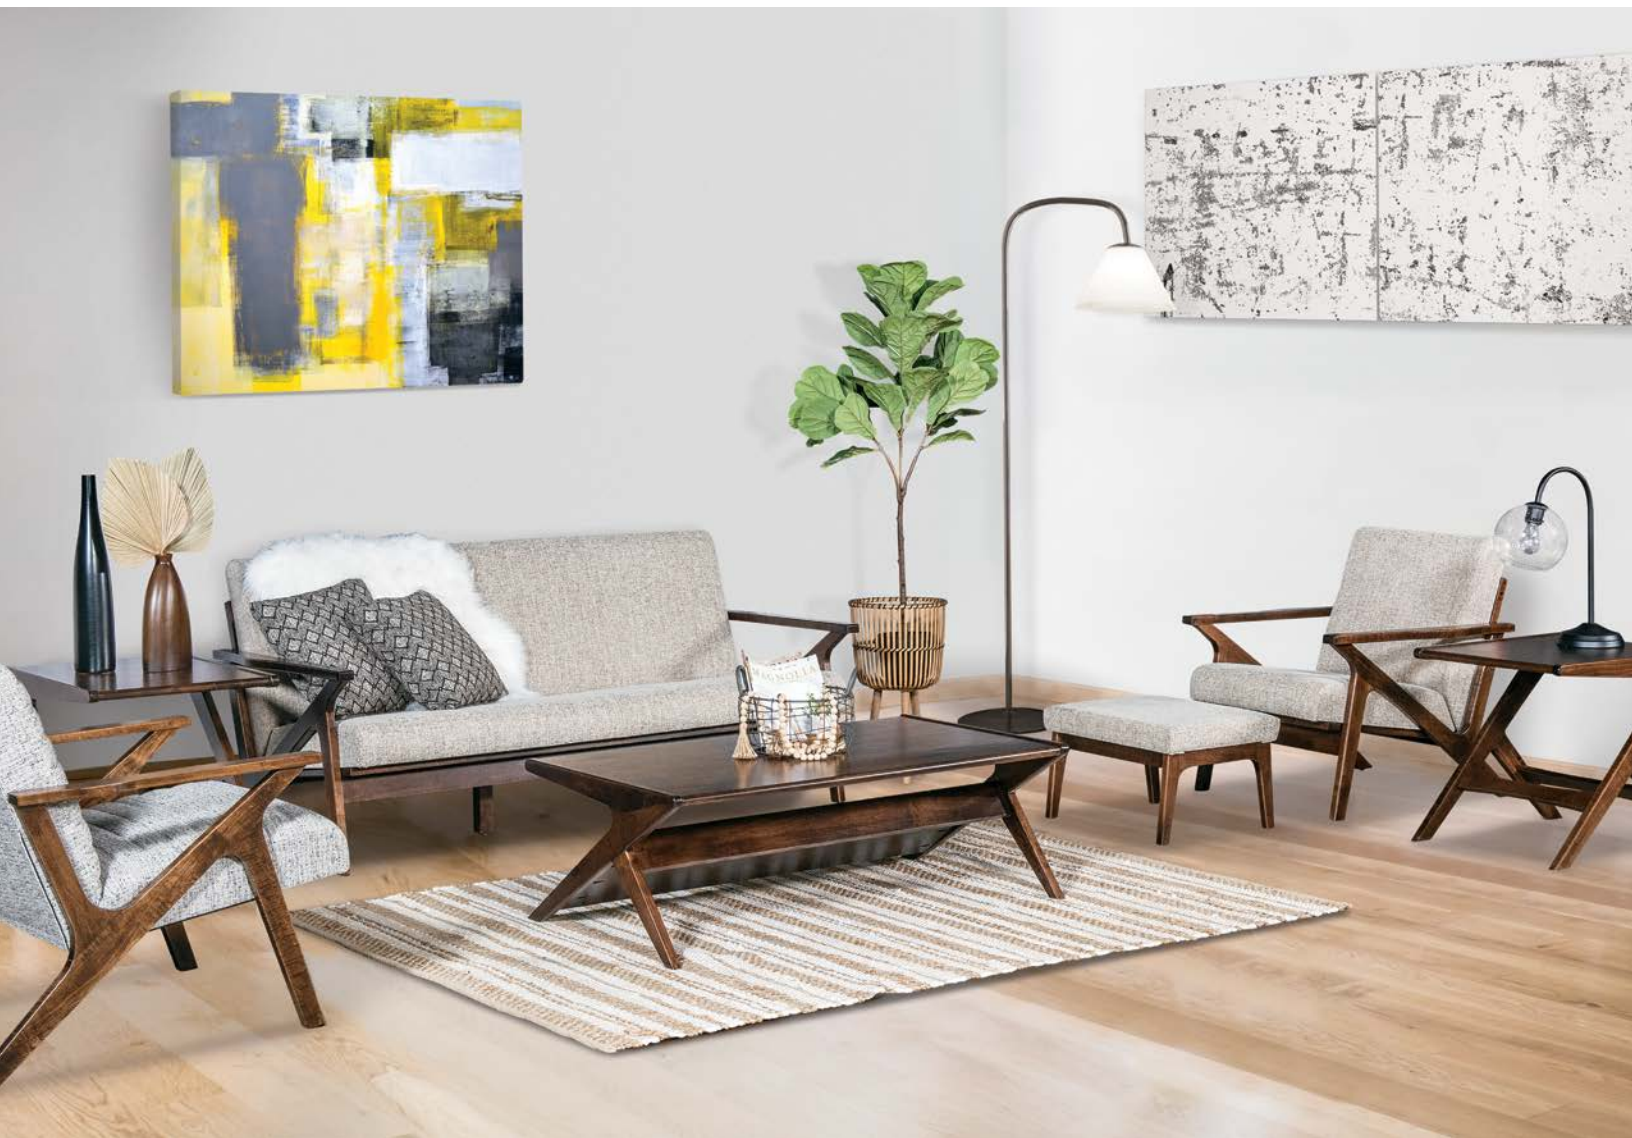

LEXINGTON

Leather shown : Texas Leather
Wood shown in : Brown Maple / FC 40592 Earthtone

690 LR

690 LR Lexington Recliner 32½w x 38d x 41h
(springs standard)
seat dimensions: 23w x 20d x 19h

MALAYA

MALAYA

Fabric shown : C2-6 Normal
Wood shown in : Brown Maple / FC 40592 Earthtone