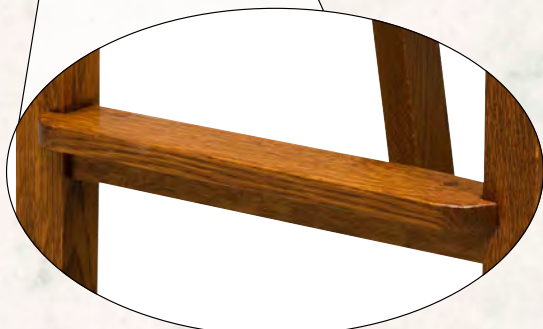

# FOOT REST OPTIONS

*Bar Stool Weight Limit:  
250 lbs.*

**Kick Plate**

**Lincoln 24" Swivel**  
17½ x 16¼ x 42

Shown with  
option foot rest

**Brookville**  
24" Bar Stool  
19 x 17¼ x 44

Shown with  
option foot rest