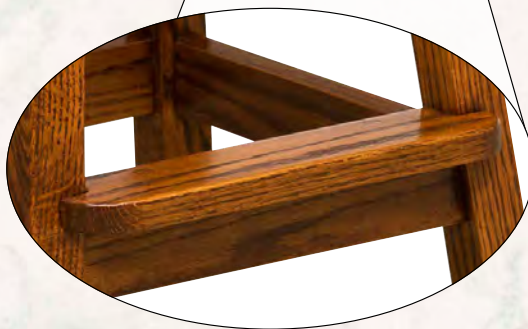

# FOOT REST OPTIONS

*Bar Stool Weight Limit:  
250 lbs.*

**Kick Plate**

**Lincoln 24" Swivel**  
17½ x 16¼ x 42

Shown with  
option foot rest

**Brookville**  
24" Bar Stool  
19 x 17¼ x 44

Shown with  
option foot rest