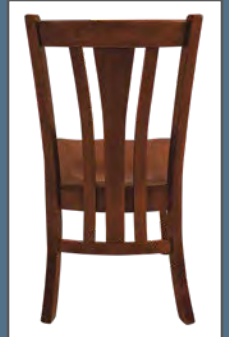

Arm Chair

overall: 23.14"w x 23.25"d x 39"h
seating: 19.5"w x 17.75"d
arm height: 25.5"
seat height: 17.75"
back height from seat: 23.25"