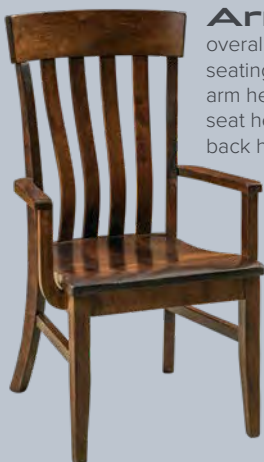

Arm Chair

overall: 24"w x 24"d x 41"h
seating: 20"w x 18"d
arm height: 25"
seat height: 17.75"
back height from seat: 25.25"