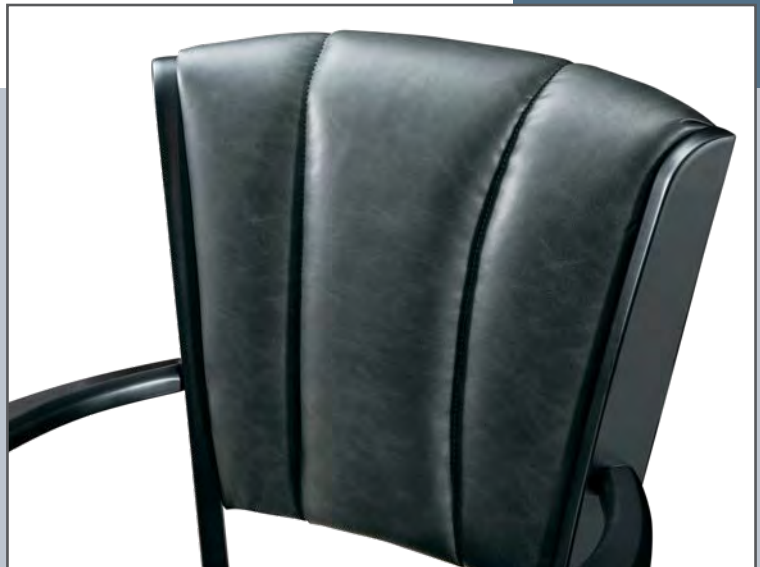

Norwood

☐ Side

☐ Arm

☒ Swivel
Bar Stool

☐ Stationary
Bar Stool

☒ Desk Chair

*Chairs shown
in Brown Maple
with FC 11047
Ebony stain and
4-146 Moonrock
faux leather.*

Desk Chair

overall: 25"w x 27"d x 38"-42"h
seating: 20"w x 19"d
arm height: 25"-29"
seat height: 19"-23"
back height from seat: 19"