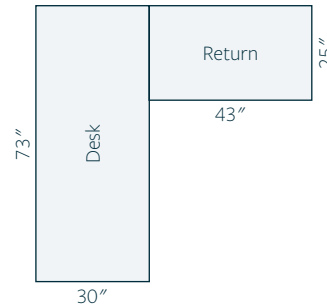

Hutch

Item #: LA-CRL-811-H

Features

4 doors with 1 adjustable shelf. 5 letter slots.

- 62" w x 13 1/2" d x 46" h overall
- Hardware: K-800

Desk Item #: LA-CRL-80-SP

Features

1 file drawer, 1 storage drawer and 1 pencil drawer at knee space of 26 $\frac{1}{4}$ "w x 24"h. This desk is available with a keyboard tray at the same price.

- 25"d x 48"w x 30"h
- Hardware: K-800
- Wood: Brown Maple with 7992 stain

File Cabinet Item #: LA-CRL-82-2

Features

Also available in 3 & 4 drawer.

- 25"d x 20 $\frac{1}{4}$ "w x 30"h
- Hardware: K-800
- Wood: Brown Maple with 7992 stain