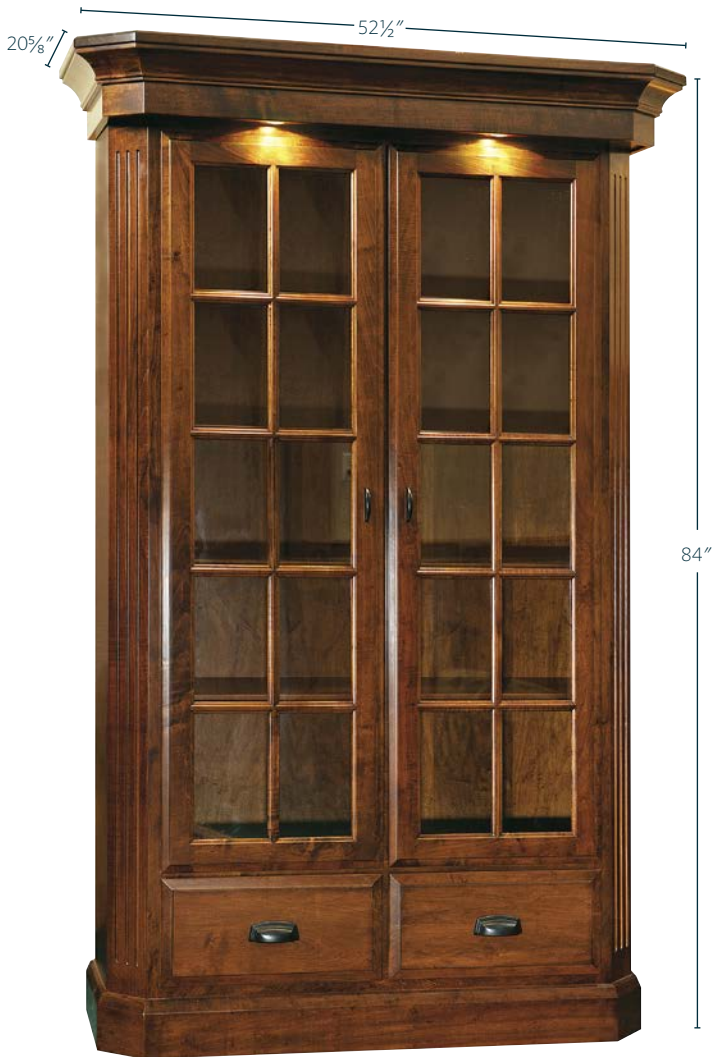

Bookcase Item #: LA-SAT-2035-BK

Features

- 52 1/2" w x 20 5/8" d x 84" h
- Hardware: P3072-MB drawer pulls & P2622-MB door pulls