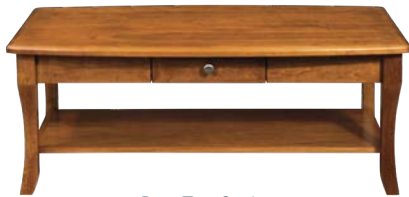

Signature Mission
Item #: LA-SIG-08-UTLY-C

Signature Mission
Item #: LA-SIG-2336-2-LF

Signature Mission
Item #: LA-SIG-2321-2-F

Occasionals

Coffee Table Item #: LA-BKY-2246-C

- 1 drawer
- 22" d x 46" w x 18" h
- Hardware: K800-SN
- Wood: Sap Cherry with Copper stain
- Option: Bow top

Bow Top Option

Sofa Table Item #: LA-BKY-1646-S

- 1 drawer
- 16" d x 46" w x 30" h
- Hardware: K800-SN
- Wood: Sap Cherry with Copper stain
- Option: Bow top

End Table Item #: LA-BKY-1824-E

- 1 drawer
- 24" d x 18" w x 23" h
- Hardware: K800-SN
- Wood: Sap Cherry with Copper stain
- Option: Bow top