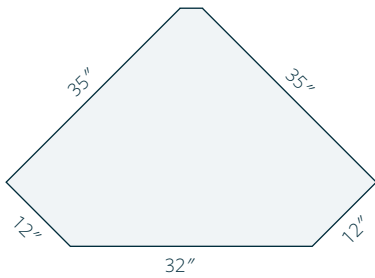

Corner Writing Desk Item #: LA-MI-3535-CRD

Features

Can be used as a TV stand.

- 35" w x 35" w x 30" h
- Hardware: D-529-BL
- Wood: Oak with Medium Walnut stain.