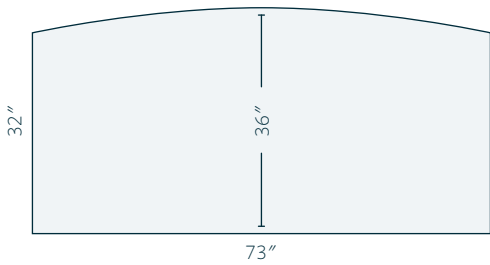

Shown in Brown Maple with Manchester stain

Executive Desk Item #: LA-BKY-150-EX

Features

2 file drawers, 4 storage drawers, and keyboard drawer with flip down front. Standard with a finished back.

- 73" w x 36" d x 30" h
- Hardware: P2141-SN & K-800
- Wood: Red Oak with Sandstone stain

Powered Lift Top

Available in all executive and double pedestal desks. Adjustable from 30" to 49". See price list for options and pricing.