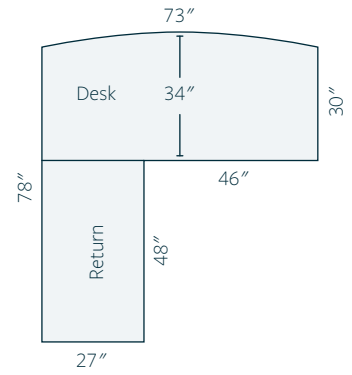

Oakwood | L Desk