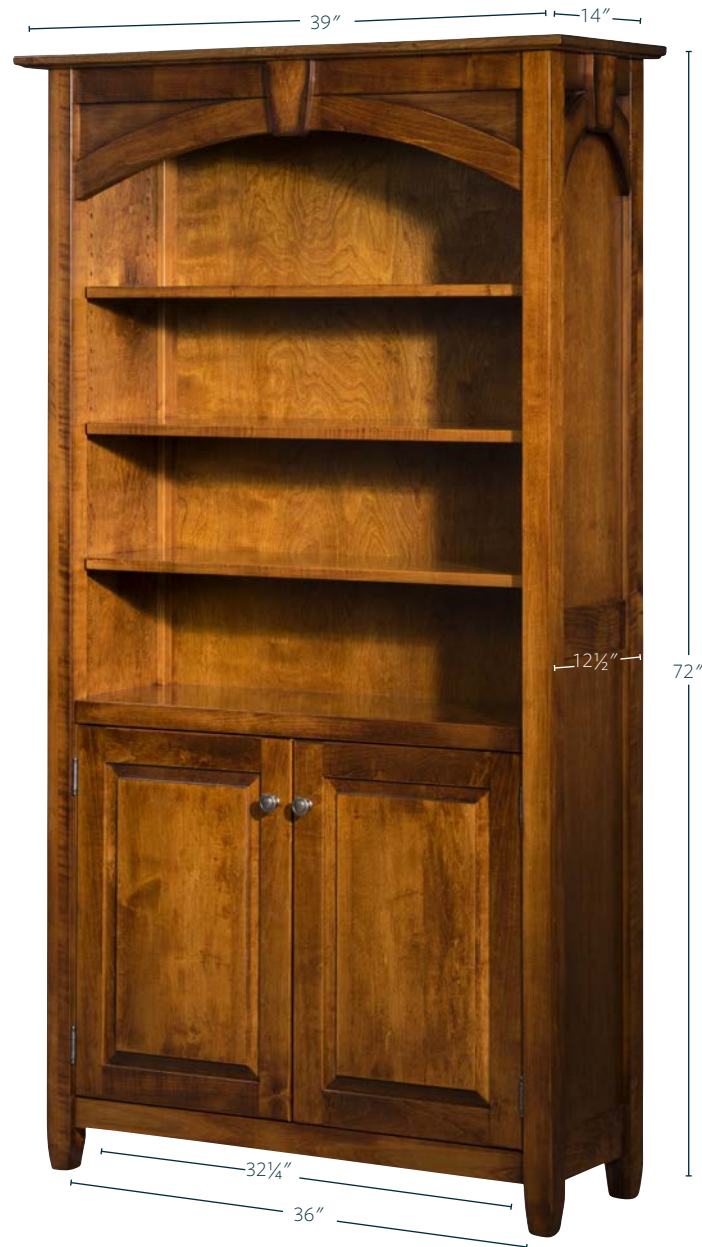

Bookcase Item #: LA-KN-3972-WD

Features

- 14" d x 39" w x 72" h
- Hardware: Z110-BNDL knobs
- Wood: Brown Maple base, rustic QSWO top, with Michaels Cherry stain and burnished arches and corners.
- Shown with raised panel doors.

Also Available

- 84" h (LA-KN-3984-WD)
- 60" h (LA-KN-3960-WD)
- 48" h (LA-KN-3948-WD)
- With or without doors