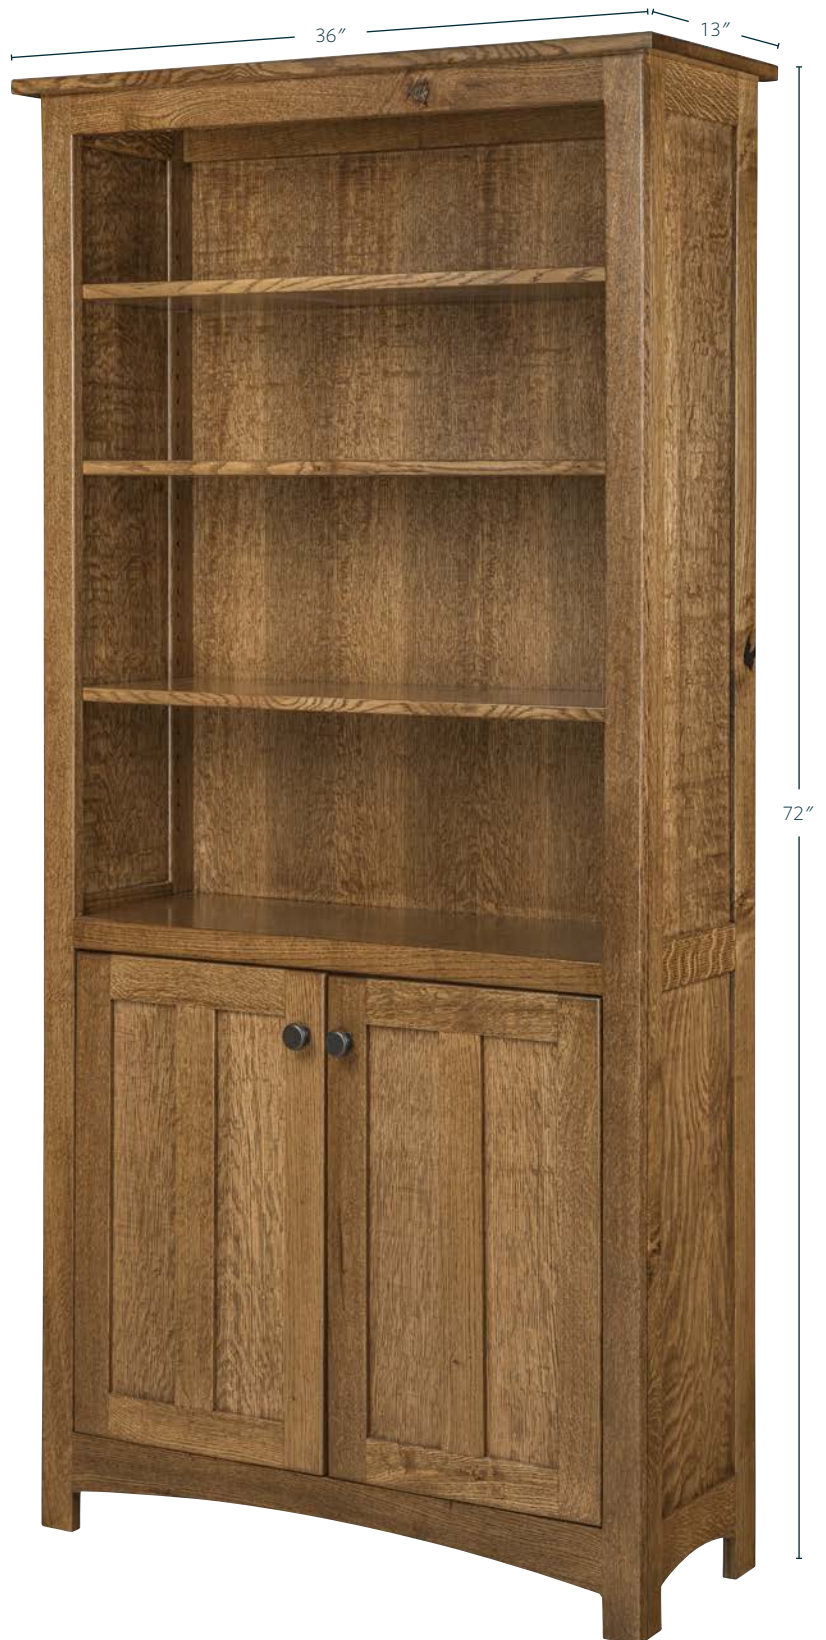

Designed to meet your budget without compromising quality. Hardwood plywood (not particle board) inserts in the side panels to prevent warping, expanding, contracting, and splitting.

Bookcase Item #: LA-OK-3672-WD

Features

4 adjustable shelves and 2 doors.

- Overall: 13"d x 36"w x 72"h
- Case: 12"d x 34"w x 72"h
- Hardware: 6303-DACM
- Wood: Rustic QSWO with Almond stain

Also Available

- 48"h (LA-OK-3648-WD)
- 60"h (LA-OK-3660-WD)
- 84"h (LA-OK-3684-WD)
- 48"h (LA-OK-3648-BK) no doors
- 60"h (LA-OK-3660-BK) no doors
- 72"h (LA-OK-3672-BK) no doors
- 84"h (LA-OK-3684-BK) no doors

72" Bookcase with
Doors eligible for Quick
Ship in Red Oak