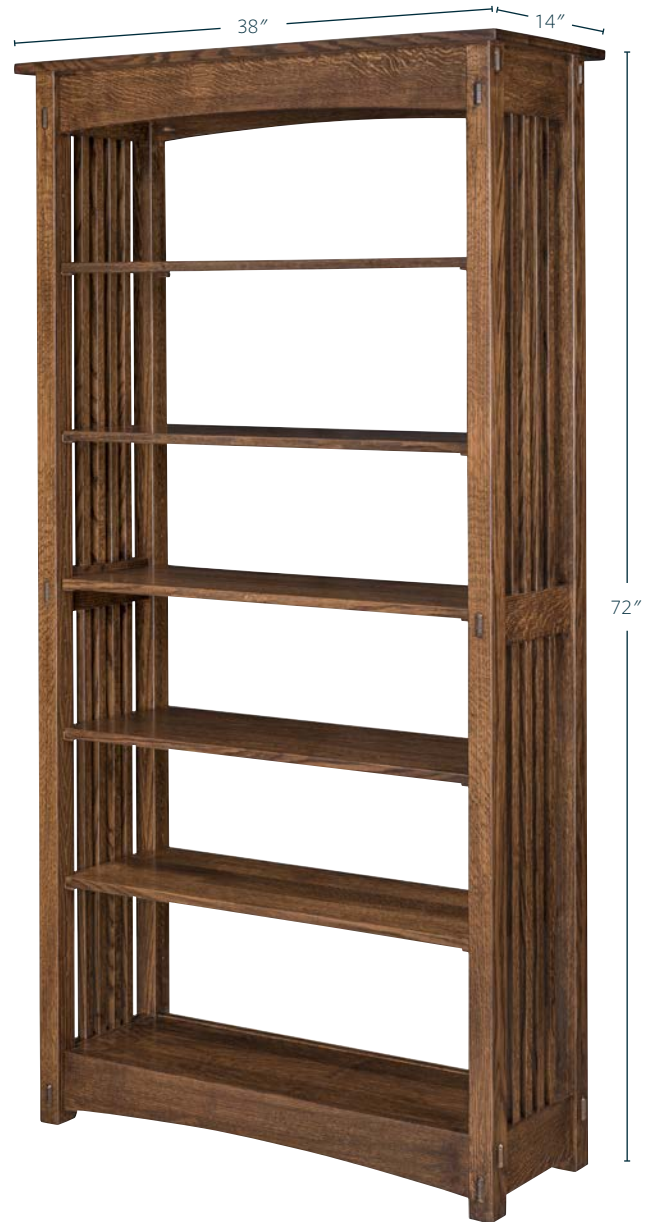

Features

Solid panels & finished back.

- 23 $\frac{1}{2}$ "d x 21"w x 24"h
- Hardware: D925-BL pulls
- Wood: QSWO with Burnt Umber stain

Options

- Locks on drawers

Bookcase Item #: LA-SIG-3872-BK

Features

All open back. Tenons go all the way through posts.