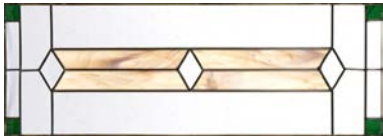

Clear Glass Standard
Additional Options Below

Amber Glass