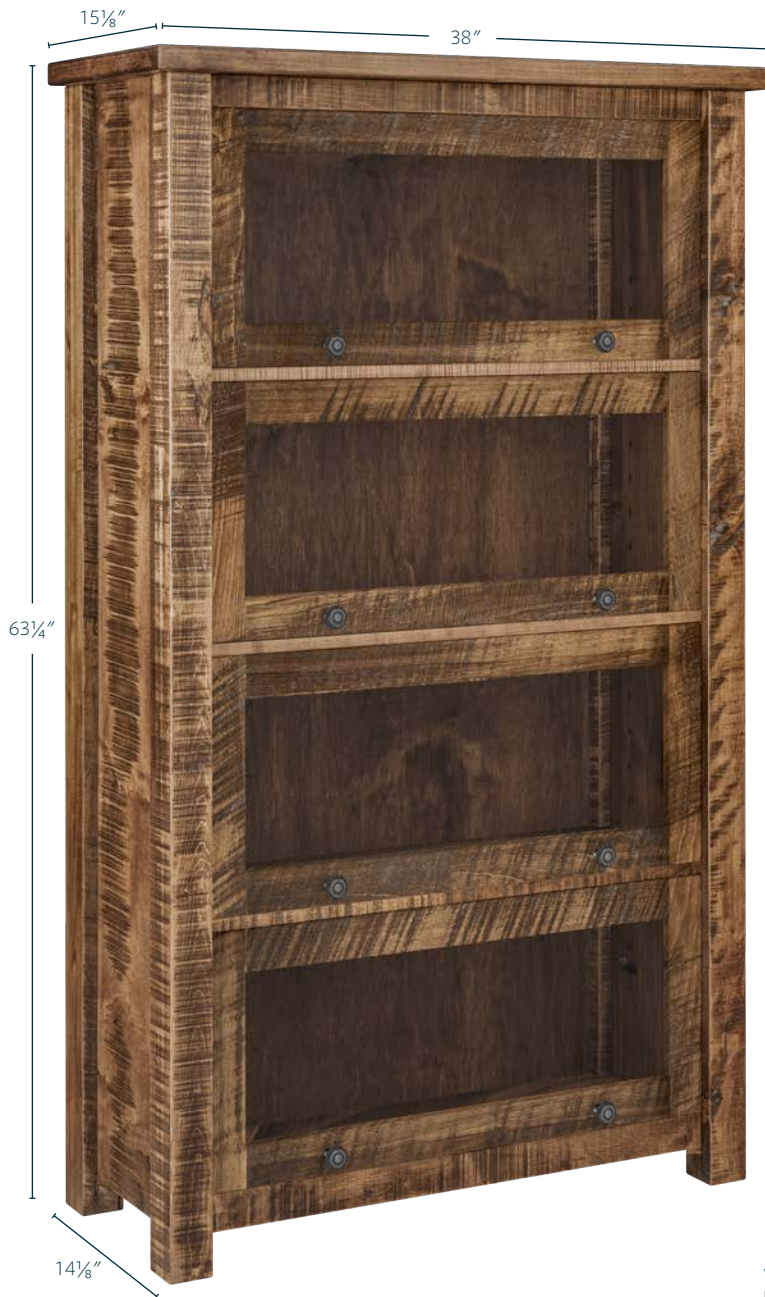

Barrister Bookcase

Item #: LA-ELP-1538-4-RS

Features

4 doors & shelves. Plain glass standard on doors.

- 15 1/8" d x 38" w x 63 1/4" h
- Hardware: P3003-BL
- Wood: Rustic-Sawn Brown Maple with Almond stain & low sheen finish

Also Available

- 2 Door (LA-ELP-1538-2-RS)
- 3 Door (LA-ELP-1538-3-RS)
- 5 Door (LA-ELP-1538-5-RS)

Clear Glass Standard

Additional Options Below

Lateral File Cabinet

Item #: LA-ELP-2538-LF-2-RS

Features

2 lateral file drawers with full extension drawer slides

- 25" d x 38" w x 30 1/4" h
- Hardware: P3004-BL
- Wood: Rustic-Sawn Brown Maple with Almond stain & low sheen finish