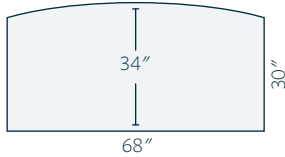

Executive Desk Item #: LA-OWD-2008-EX

Features

2 file drawers, 4 storage drawers, & in pencil drawer in knee space.

- 68" w x 34" d x 30" h overall
- Hardware: 2981-ORB
- Wood: Brown Maple with Driftwood stain