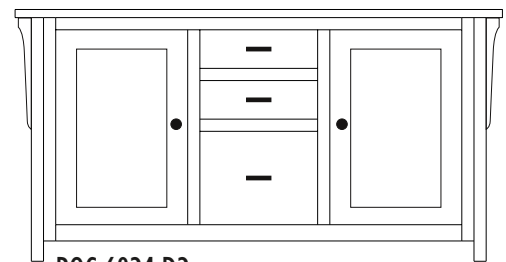

BOC-6024-D2

BOC-5624 Credenza

56w x 24d x 31h

BOC-6024-LD Credenza

60w x 24d x 31h

BOC-6024-D2 Credenza

60w x 24d x 31h

Standard Features

- Letter-size hanging files
- (1) adjustable shelf behind doors
- Full-extension drawer slides
- Unfinished back
- AMBP4424-ORB pulls
- AMBP4425-ORB knobs

Options include finished back and hardware styles.