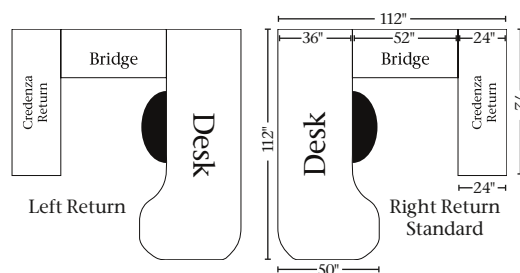

Power Options Available for All Desks

Built in Data Port
Wireless Charging Port

Pop Up Power Station