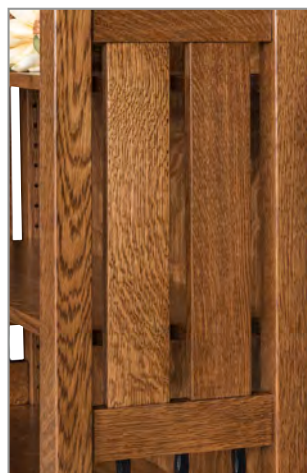

CARMEN Bookcase

CA-3636-0 Open Bookcase

39w x 14d x 36h

CA-3648-0 Open Bookcase

39w x 14d x 48h

CA-3660-0 Open Bookcase

39w x 14d x 60h

CA-3672-0 Open Bookcase

39w x 14d x 72h (pictured)

CA-3680-0 Open Bookcase

39w x 14d x 80h

CA-3684-0 Open Bookcase

39w x 14d x 84h

Standard Features

- 1" top
- Adjustable shelves
- 10.75" shelf depth

Quartersawn Oak with FC-11043 Hoosier Special Stain

* Top size is 39w x 14d

* Case size is 36w x 12.25d

For Matching Bookcases with doors, see our complete collection in our Bookcase Catalog on pages 39-44.

See Bookcase Price List for prices.

CA-3636-0

2 shelves

CA-3648-0

3 shelves

CA-3660-0

4 shelves

CA-3672-0

5 shelves

CA-3680-0

5 shelves

CA-3684-0

6 shelves