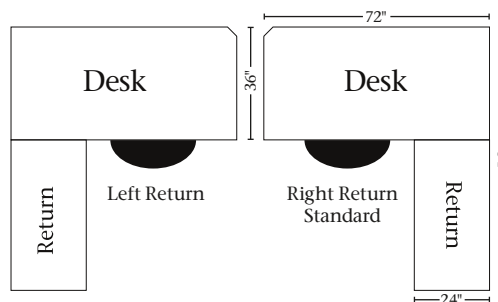

BOSTON Corner Desk & Hutch Topper

BO-801447 Hutch Topper

80w x 14d x 47h

Standard Features

- Will fit BO7284RD Corner Desk
- Solid wood doors
- Adjustable shelves
- (3) Puck lights
- Unfinished back
- AMBP4425-ORB knobs

Options include no puck lights, glass doors, and customized to fit your desk.

Quartersawn with Michaels Cherry Stain

BO-801447

BO-7284-RD

Corner Desk

72w x 36d x 31h

Return Desk

48w x 24d x 31h

Standard Features

- Return on right
- Keyboard on return
- Pencil drawer on desk
- Finished back on desk
- Unfinished back on return
- (2) File drawers
- (4) Small drawers
- (2) Writing pullouts
- AMBP4424-ORB pulls
- AMBP4425-ORB knobs

Options include finished or unfinished backs, return on left (no upcharge), switch keyboard and pencil drawer (no upcharge), hardware styles, and cord holes.

Quartersawn with Michaels Cherry Stain

BO-7284-RD

BOSTON