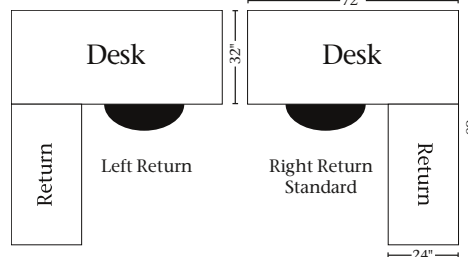

BFD-36-RD

Power Options Available for All Desks

Built in Data Port

Wireless Charging Port

Pop Up Power Station

BELMONT

BFD-48-RD

BFD-32-RD