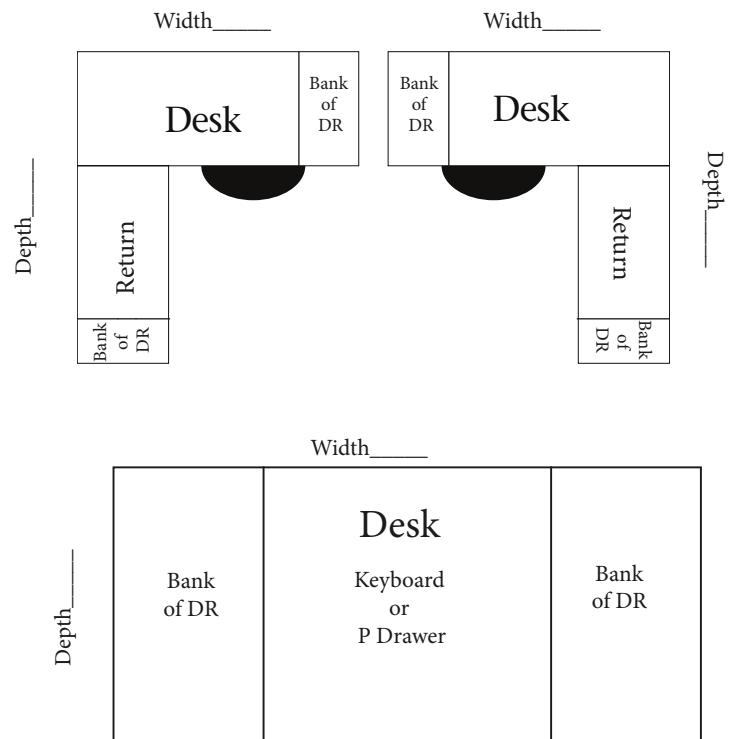

PLEASE USE THIS TEMPLATE WHEN ORDERING

Keep this form in your catalog and make copies as needed. This form is provided for you to streamline the ordering process. Please fill out completely and mark where you would like to place the cord holes.

WOODWORKING

2240N 925W
Shipshewana, In 46565
vm 260-768-7008
fax 260-768-7011
email: lnwoodworking@ibyfax.com

Company Name _____
PO # _____
Contact _____
Address _____
Phone _____
Email _____

To the right please indicate where you would like your power supply customization.

Collection _____

Item _____

Power Supply Options _____
_____
_____
_____

Standard Cord Hole _____

Cord Hole with Grommet _____

POWER SUPPLY OPTIONS

Item #	Description
PUP	Pop Up Power Station
BID	Build In Data Port
PUU	Pop Up USB

Item #	Description
SCH	Standard Cord Hole
OWG	Optional Wood Grommet
WCD	Wireless Charging Dock