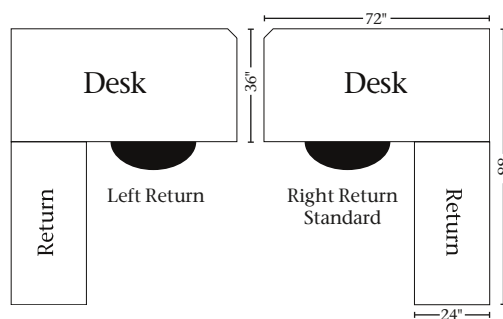

Power Options Available for All Desks

Built in Data Port

Wireless Charging Port

Pop Up Power Station