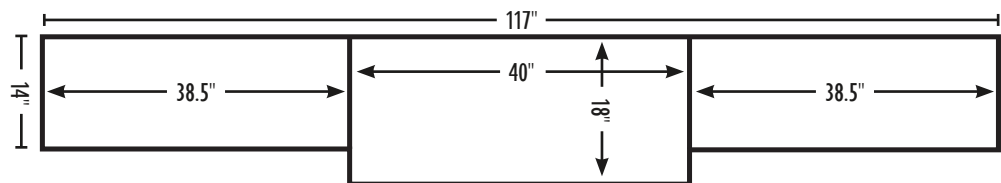

Top view of unit