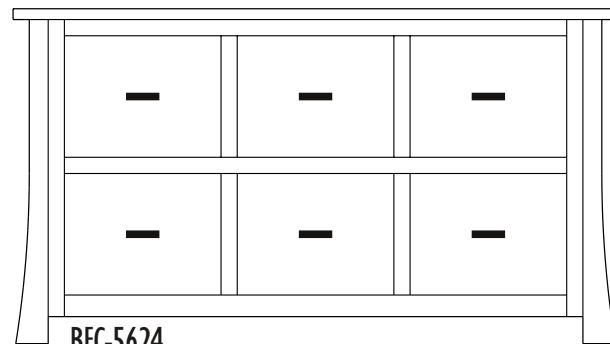

BRIDGEFORT MISSION Credenza

BFC-5624 Credenza

56w x 24d x 31h

BFC-6024-3DR Credenza

60w x 24d x 31h

BFC-6024-D2 Credenza

60w x 24d x 31h

BFC-6024-LD Credenza

60w x 24d x 31h

Standard Features

- Letter-size hanging files
- Adjustable shelf behind doors
- Unfinished back
- Full-extension drawer slides
- P2174-OBH cup pull
- P2170-OBH knobs

Options include finished back and hardware styles.

Rustic Cherry with FC-N 3173 New Carrington Stain

BFC-5624