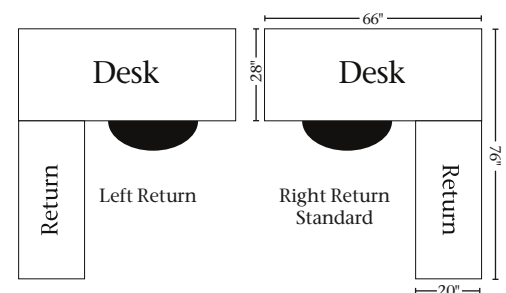

BRIDGEFORT MISSION