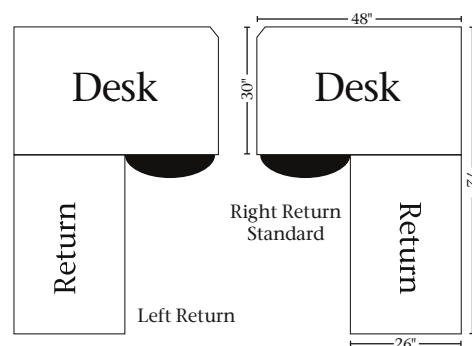

BOSTON

Corner Desk & Hutch Topper

BO-681442

BO-681442 Hutch Topper

68w x 14d x 42h

Standard Features

- Will fit 4872 RD Corner Desk
- Solid wood doors
- Adjustable shelves
- No lights
- Unfinished back
- AMBP4425-ORB knobs

Options include puck lights, glass doors, and customized to fit your desk.

Quartersawn White Oak with Michaels Cherry Stain

BO-4872-RD

Corner Desk

48w x 30d x 31h

Return Desk

42w x 26d x 31h

Standard Features

- Return on right
- Desk and return pencil drawers
- Finished back on desk
- Unfinished back on return
- (1) file drawer
- (2) small drawers
- (1) writing pullout
- AMBP4424-ORB pulls
- AMBP4425-ORB knobs

Options include finished back on return, left or right return (no upcharge), hardware styles, and cord holes.

Quartersawn White Oak with Michaels Cherry Stain

BO-4872-RD