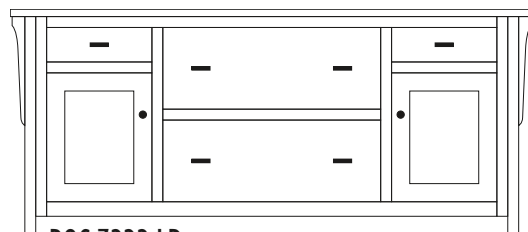

BOC-7222-LD