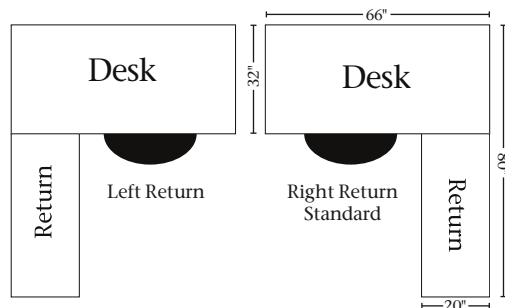

FREEMONT MISSION

Corner Desk & Hutch

FMCT Hutch

64w x 13.5d x 47h

Standard Features

- Fits FMRD or FMFD32 desk
- Solid wood, reverse-raised-panel doors
- Adjustable shelves
- Unfinished back
- P2152-WOA knobs

Options include glass doors and other hardware choices.

Quartersawn Oak with Michaels Cherry Stain

FMRD-32 Corner Desk

66w x 32d x 31h

Return Desk

48w x 20d x 31h

Standard Features

- Left or right return desk
- Keyboard pull-out
- Pencil drawer
- Finished backs
- No cord hole
- Letter-size hanging files
- P2153-WOA pulls
- P2152-WOA knobs

Options include hardware, cord hole, tower door, and FMCT, FMT64 or FMT72 hutch.

Quartersawn Oak with Michaels Cherry Stain

Power Options Available for All Desks

FREEMONT MISSION