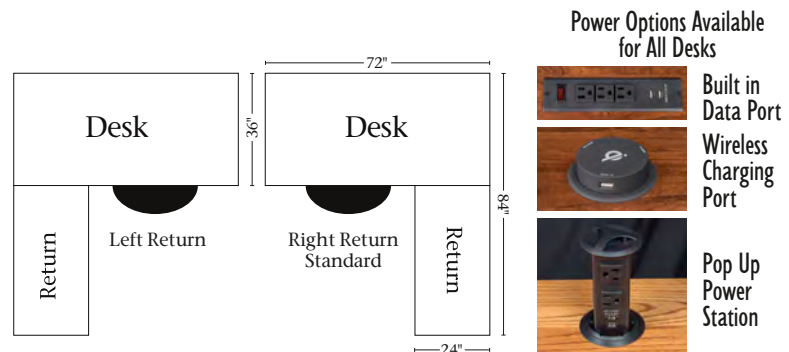

ADONA Corner Desk

AD-7284 Corner Desk

72w x 36d x 31.25h
22" drawer

Return Desk

48w x 24d x 31.25h
16" drawer

Standard Features

- Right hand return
- Available left or right return
- Finished back on both sides
- Pencil drawer on desk
- Keyboard drawer on return
- (1) file drawer with (2) smaller drawers on return
- Letter size file
- 8" overhang on back of desk
- 1 1/4" thick tops with live edge on desk back side
- Knee opening height is 25"
- P 3072-MB Pulls
- PA 1218-MB Knobs

Options include various hardware styles, cord holes, or power supply options.

Rustic Walnut with Natural Stain