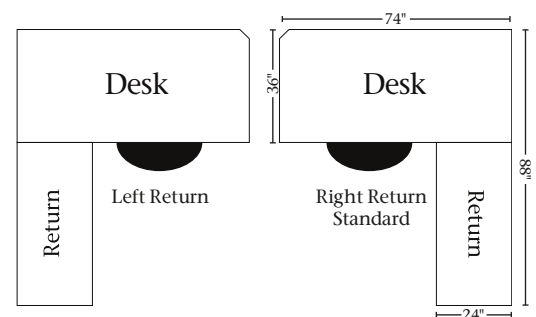

BRIDGEFORT MISSION

Corner Desk & Hutch

BFT-841648

BFT-841648 Hutch

84w x 16d x 48h

Standard Features

- Solid wood doors
- Puck lights
- Light dimmer
- Adjustable shelves
- Unfinished back
- P2170-OBH knobs

Options include glass doors, no lights or dimmer, and other hardware styles.

Quartersawn White Oak with Michaels Cherry Stain

BFM-7488-CD

Corner Desk

74w x 36d x 31h

Return Desk

52w x 24d x 31h

Standard Features

- Left or right return
- Finished back on desk
- Unfinished back on return
- Keyboard pull-out on return
- Pencil drawer
- Cord hole
- Writing pull-outs
- Letter-size files
- 6" overhang in back
- P2174-OBH pulls
- P2170-OBH knobs

Options include unfinished backs, various hardware styles, and no cord hole.

Quartersawn White Oak with Michaels Cherry Stain