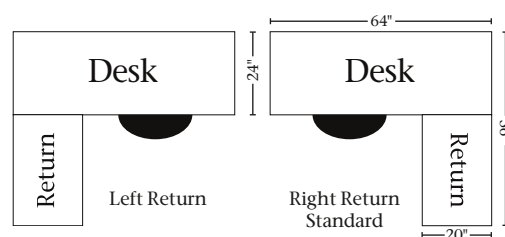

Power Options Available for All Desks

Built in Data Port

Wireless Charging Port

Pop Up Power Station