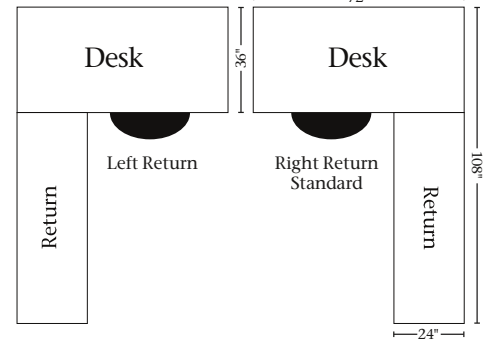

BELMONT

Corner Desks

BFD-32-RD

Corner Desk

72w x 32d x 31h

Return Desk

48w x 24d x 31h

BFD-36-RD

Corner Desk

72w x 36d x 31h

Return Desk

72w x 24d x 31h

BFD-48-RD

Corner Desk

72w x 36d x 31h

Return Desk

48w x 24d x 31h

Standard Features

- Return on left or right
- Letter-size hanging files
- Pencil drawer
- Keyboard pull-out on return
- Finished back on desk
- Unfinished back on return
- Cord hole
- Full-extension drawer slides
- 2981 DACM pulls
- 2980 DACM knobs

Options include alternate hardware styles, no cord hole, a CPU door, finished back on the return and BCT72 or BHT72GD hutch to fit any corner desk or 72-inch return.

Rustic Cherry with Seely Stain

Power Options Available for All Desks

Built in Data Port

Wireless Charging Port

Pop Up Power Station

BELMONT

BFD-48-RD

BFD-32-RD

BFD-36-RD