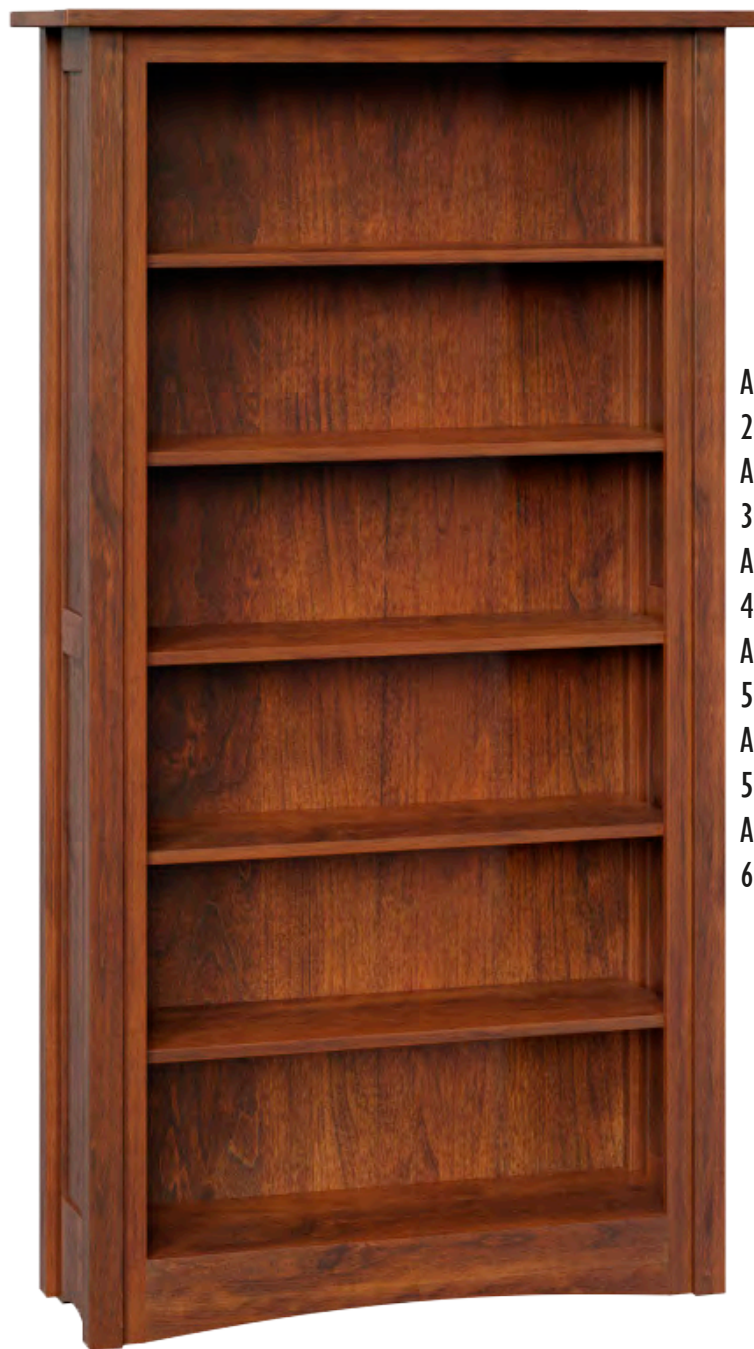

ASPEN Bookcases

AB-3736-O Bookcase

40w x 14d x 36h

AB-3748-O Bookcase

40w x 14d x 48h

AB-3760-O Bookcase

40w x 14d x 60h

AB-3772-O Bookcase

40w x 14d x 72h

AB-3780-O Bookcase

40w x 14d x 80h

AB-3784-O Bookcase

40w x 14d x 84h

Standard Features

- 10.75" shelf depth
- Adjustable shelves

Sap Cherry with Michaels Cherry Stain

* Top size is 40w x 14d

* Case size is 37w x 12.5d

For Matching Bookcases with doors, see our complete collection in our Bookcase Catalog on pages 13-20.

See *Bookcase Price List* for prices.

AB-3736-O

2 shelves

AB-3748-O

3 shelves

AB-3760-O

4 shelves

AB-3772-O (Shown)

5 shelves

AB-3780-O

5 shelves

AB-3784-O

6 shelves