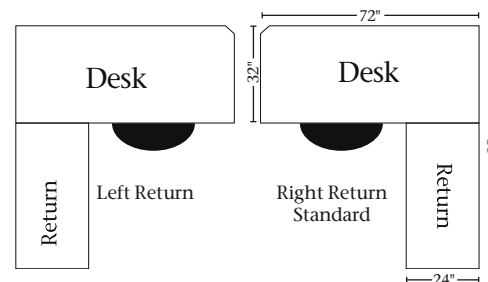

COVINGTON L-Shape Desk

CCT-76 Hutch Topper

76w x 15d x 48h

Standard Features

- Will fit CCD 32RD Corner Desk
- Mullion doors
- Clear glass
- Glass shelves in upper doors
- Unfinished back
- (5) puck lights with dimmer
- 53005-AS knobs

Options include solid wood doors, no puck lights, solid wood shelves, and hardware.

Rustic Cherry with FC-17882 Vintage Antique Stain

CCT-76

CCD-32-RD

Pictured as a left hand return

CCD-32-RD L-Shape Desk

Corner Desk 72w x 32d x 31h

Return Desk 48w x 24d x 31h

Standard Features

- Right Hand Return
- Finished back on desk only
- Keyboard pullout on return
- No cord hole
- Pencil Drawer on desk
- Writing pullouts
- Letter size files
- 6" overhang on desk side
- 53010-AS cup pull
- 53005-AS knobs

Options include finished back on return, cord holes (please specify), and hardware.

Rustic Cherry with FC-17882 Vintage Antique Stain

COVINGTON