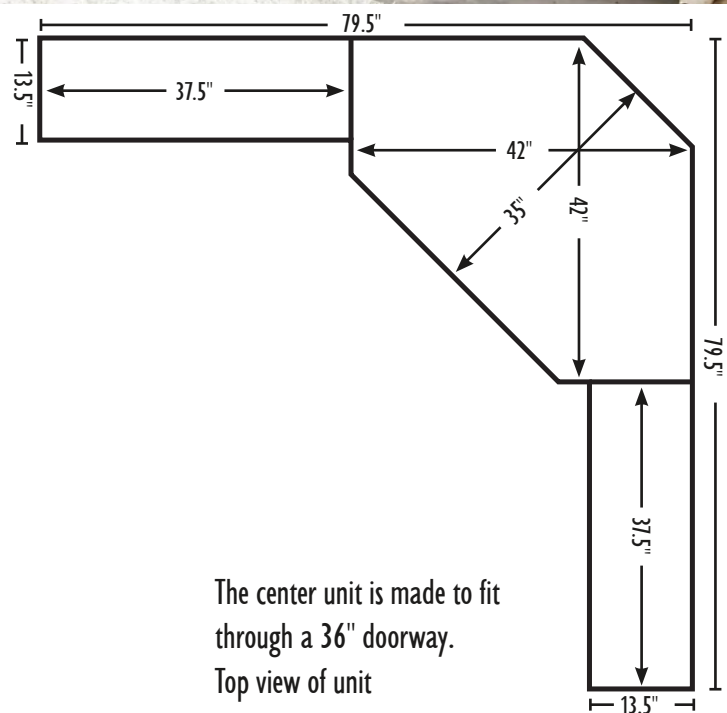

The center unit is made to fit through a 36" doorway.

Top view of unit

L&N WOODWORKING