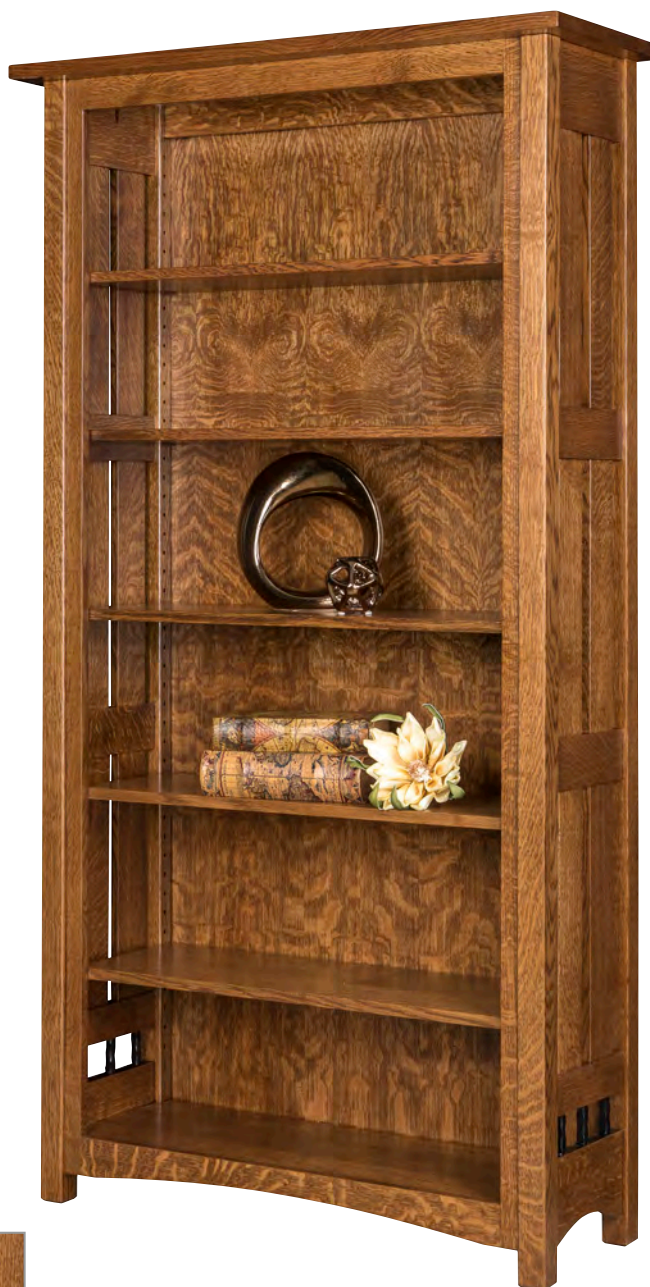

CARMEN Bookcase

CA-3636-0 Open Bookcase

39w x 14d x 36h

CA-3648-0 Open Bookcase

39w x 14d x 48h

CA-3660-0 Open Bookcase

39w x 14d x 60h

CA-3672-0 Open Bookcase

39w x 14d x 72h (pictured)

CA-3680-0 Open Bookcase

39w x 14d x 80h

CA-3684-0 Open Bookcase

39w x 14d x 84h

Standard Features

- 1" top
- Adjustable shelves
- 10.75" shelf depth

Quartersawn Oak with FC-11043 Hoosier Special Stain

* Top size is 39w x 14d

* Case size is 36w x 12.25d

For Matching Bookcases with doors, see our complete collection in our Bookcase Catalog on pages 39-44.

See Bookcase Price List for prices.

CA-3636-0

2 shelves

CA-3648-0

3 shelves

CA-3660-0

4 shelves

CA-3672-0

5 shelves

CA-3680-0

5 shelves

CA-3684-0

6 shelves