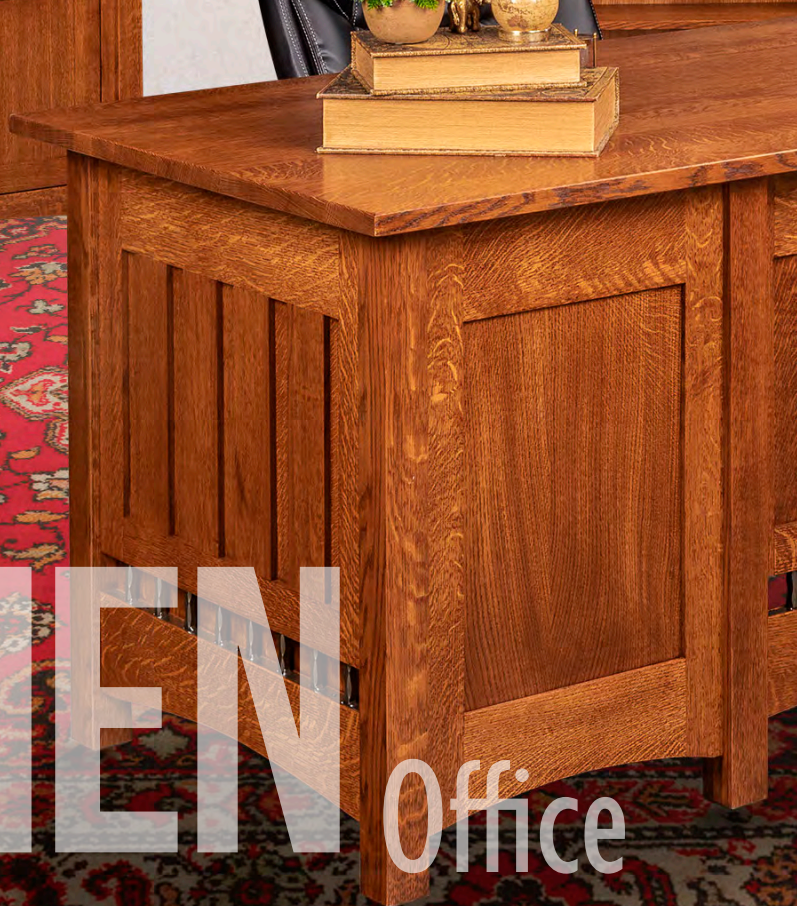

The CARMEN Office