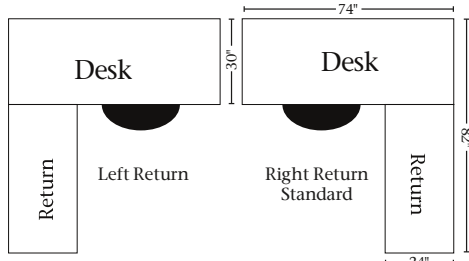

MODESTO

Corner Desk & Hutch

MT Hutch

72w x 16d x 49h

Standard Features

- Fits MRD or MFD desk and MC or MLC credenza
- Reverse raised panel doors
- Adjustable shelves
- Unfinished back
- D553-BL Mission Period hardware

Options include glass doors with mullions and other hardware styles. Shown with optional D552-BL hardware. *Oak with Michaels Cherry Stain*

MRD-36 Corner Desk

74w x 36d x 31h

Return Desk

52w x 24d x 31h

MRD-30 Corner Desk

74w x 30d x 31h

Return Desk

52w x 24d x 31h

Standard Features

- Left or right return
- Finished backs
- Cord hole
- Pencil drawer on desk side
- Keyboard pull-out on return side
- Full-extension drawer slides
- Letter-size hanging files
- D553-BL Mission Period hardware

Options include MT or MCT hutch, other hardware styles, and tower door. *Oak with Michaels Cherry Stain*

MRD-36
MRD-30

MRD-30

MRD-36

MODESTO