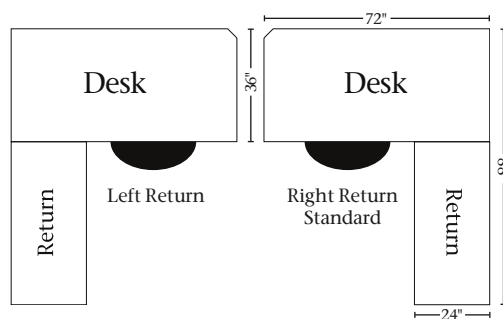

Power Options Available for All Desks

Built in Data Port

Wireless Charging Port

Pop Up Power Station