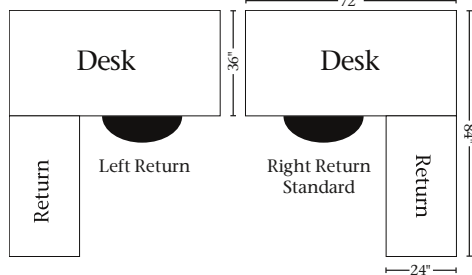

BFD-36-RD

Power Options Available for All Desks

Built in Data Port

Wireless Charging Port

Pop Up Power Station

BELMONT

BFD-48-RD

BFD-32-RD