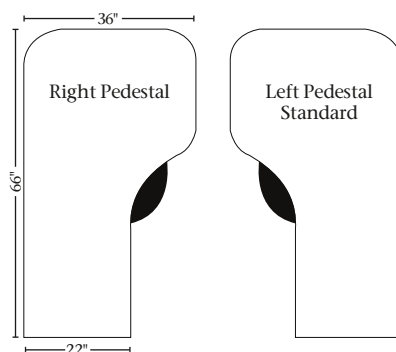

BELMONT

Home or Office Desks

BO-62-RD Pedestal Desk

66w x 36d x 31h

Standard Features

- (1) letter-size laterally hanging file drawer
- Full-extension drawer slides
- (2) pencil drawers
- 2981 DACM pulls
- 2980 DACM knobs

Options include additional hardware styles and a cord hole. Add finished side panel to add use finished back pricing in your price list.

Brown Maple with Tavern Stain