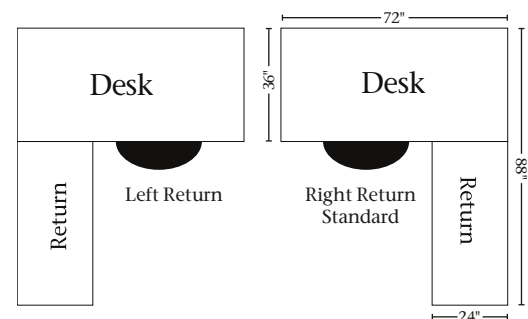

FREMONT MISSION Corner Desk & Hutch

FMT-85 Hutch

85w x 13.5d x 47h

Standard Features

- Fits only FMRD36 desk
- Solid wood, reverse-raised-panel doors
- Adjustable shelves
- Puck lights
- Unfinished back
- P2152-WOA knobs

Cherry with Nutmeg Stain

FMT-85

FMRD-36

FMRD-36 Corner Desk

74w x 36d x 31h

Return Desk

52w x 24d x 31h

Standard Features

- Left or right return desk
- Keyboard pull-out
- Pencil drawer
- Finished backs
- No cord hole
- Letter-size hanging files
- P2153-WOA pulls
- P2152-WOA knobs

Options include hardware, cord hole, tower door, and FMCT, FMT64 or FMT72 hutch.

Quartersawn Oak with Michaels Cherry Stain