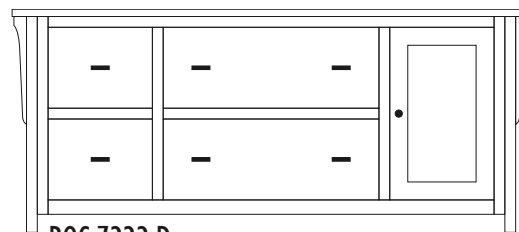

BOC-7222-D

BO-6820-LCR

Low Credenza

68w x 20d x 24h

Standard Features

- Unfinished back
- (1) adjustable shelf
- Letter-size lateral files
- Full-extension drawer slides
- AMBP4424-ORB pulls

Quartersawn White Oak with Michaels Cherry Stain