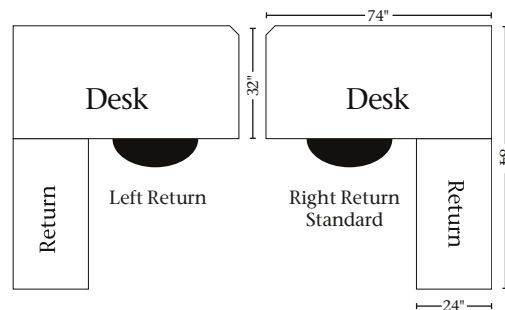

Power Options Available for All Desks

Built in Data Port

Wireless Charging Port

Pop Up Power Station