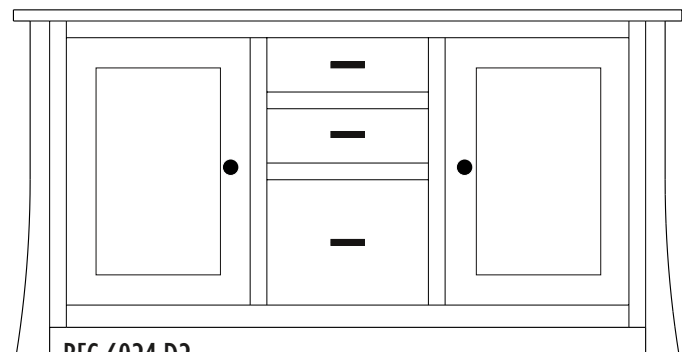

BFC-6024-D2