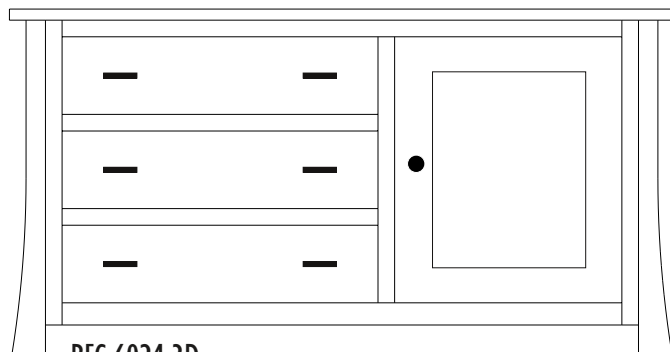

BFC-6024-3Dr