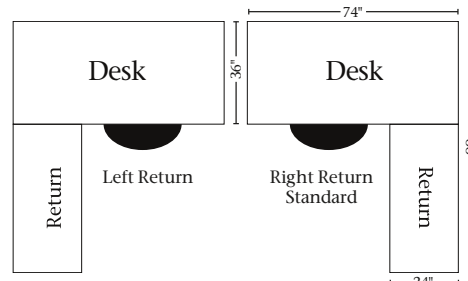

MODESTO

Corner Desk & Hutch

MT Hutch

72w x 16d x 49h

Standard Features

- Fits MRD or MFD desk and MC or MLC credenza
- Reverse raised panel doors
- Adjustable shelves
- Unfinished back
- D553-BL Mission Period hardware

Options include glass doors with mullions and other hardware styles. Shown with optional D552-BL hardware. *Oak with Michaels Cherry Stain*

MRD-36 Corner Desk

74w x 36d x 31h

Return Desk

52w x 24d x 31h

MRD-30 Corner Desk

74w x 30d x 31h

Return Desk

52w x 24d x 31h

Standard Features

- Left or right return
- Finished backs
- Cord hole
- Pencil drawer on desk side
- Keyboard pull-out on return side
- Full-extension drawer slides
- Letter-size hanging files
- D553-BL Mission Period hardware

Options include MT or MCT hutch, other hardware styles, and tower door. *Oak with Michaels Cherry Stain*

MRD-36
MRD-30

MRD-30

MRD-36

MODESTO