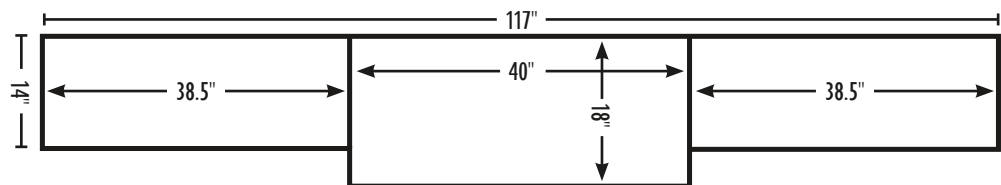

Top view of unit