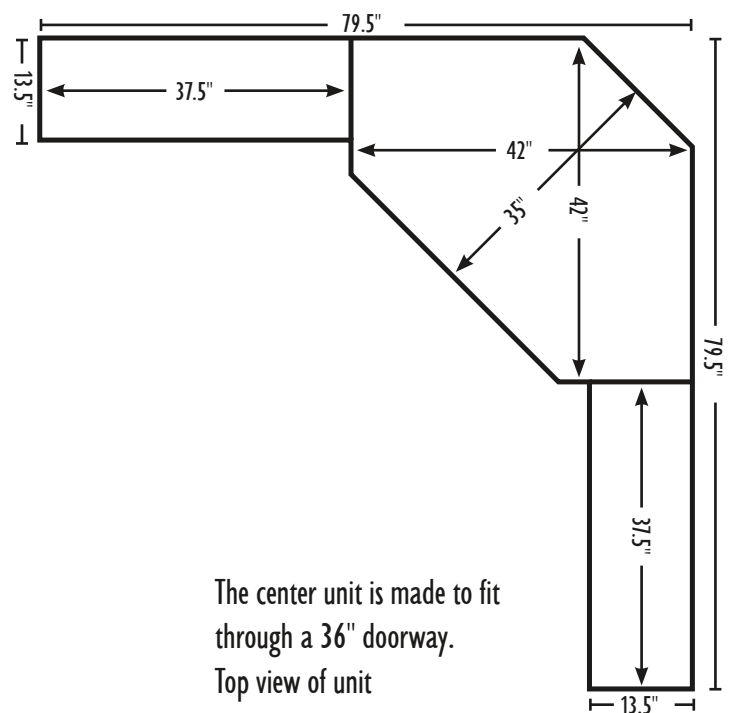

The center unit is made to fit through a 36" doorway.

Top view of unit

COVINGTON