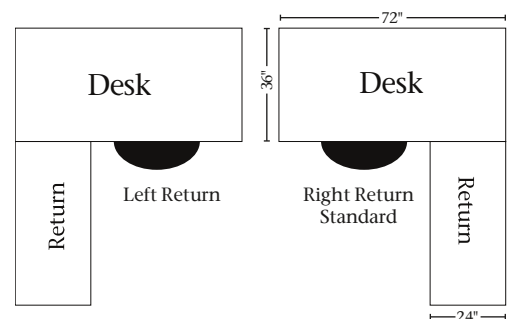

FREMONT MISSION

Corner Desk & Hutch

FMT-103 Hutch

103w x 13.5d x 47h

Standard Features

- Fits only FMRD3672 desk
- Solid wood, reverse-raised-panel doors
- Adjustable shelves
- Puck lights
- Unfinished back
- P2152-WOA knobs

Options include glass doors, no puck lights, and hardware choices.

Quartersawn Oak with Michaels Cherry Stain

FMRD-3672

FMT-103

FMRD-3672 Corner Desk

72w x 36d x 31h

Return Desk

72w x 24d x 31h

Standard Features

- Left or right return desk
- Keyboard pull-out on return
- Pencil drawer on desk
- Finished back on desk
- Unfinished back on return
- No cord hole
- Letter-size hanging files
- P2153-WOA pulls
- P2152-WOA knobs

Options include hardware, cord hole, undermount soft-close slides, and FMT-103 Hutch.

Quartersawn Oak with Michaels Cherry Stain