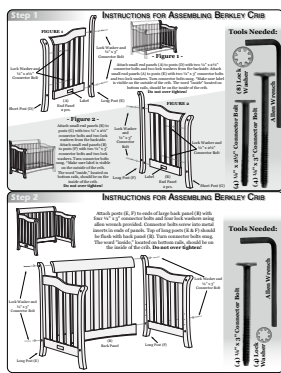

Our cribs are sturdy and durable with mortise and tenon joints and a substructure made of steel inserts and connector bolts. Our dressers feature dovetail wood drawer boxes and full extension slides, all features that make sure our baby furniture will stand the test of time.

••• Quality Craftsmanship

Old Town Oak, LLC furniture is handcrafted in Topeka, Indiana, and every piece is signed by the artisan, Marlin Miller. Tool and hardware kit comes standard attached to every crib spring with easy to read and understand instructions. Panels are specially marked for ease of assembly. All beds are made with mortise & tenon joints, steel inserts, and decorative bronze connector bolts.