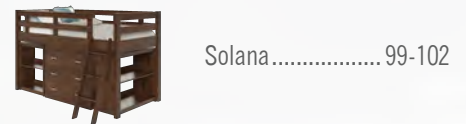

••• Index

Cribs

Youth Furniture

Bunk Beds

Extras

VizTechFurniture.com

1. Go to the "My Account page and register.
2. Wait for an approval email from VIZTECH.
3. Get access to our catalogs, prices, and pictures. Password: 6372