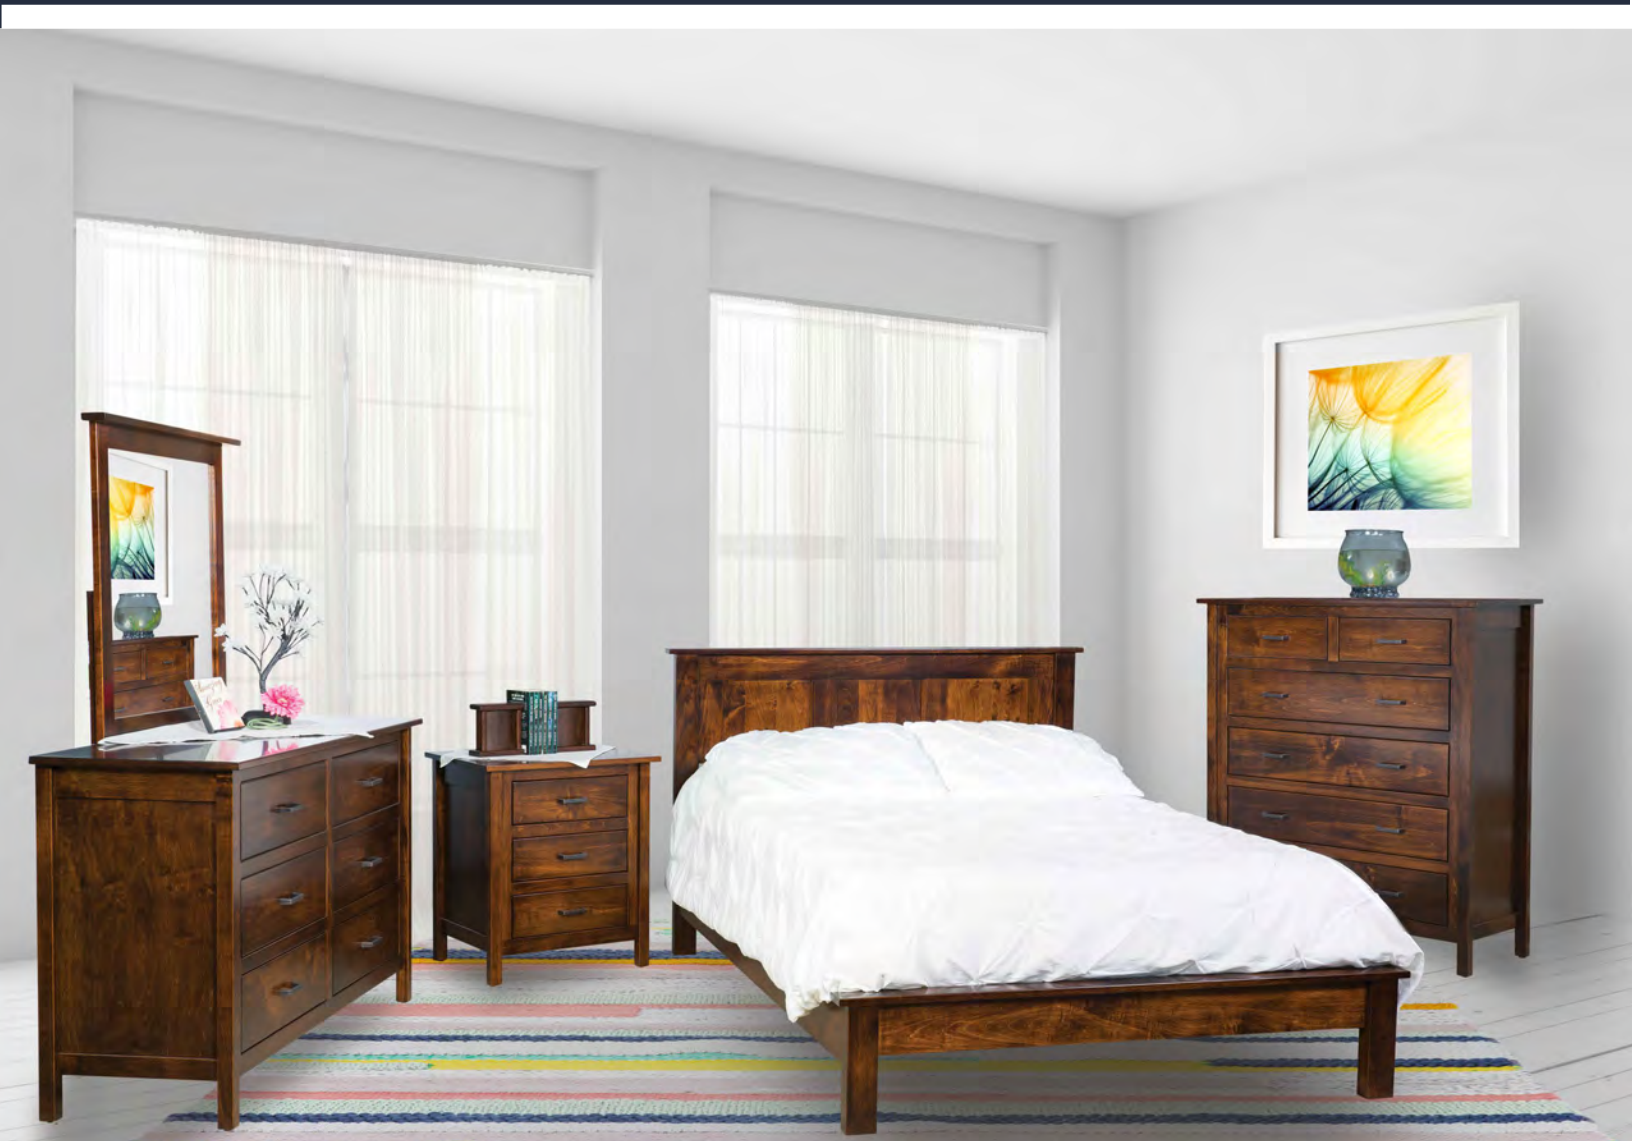

Accessories

Details Listed on Accessories Page
 725 West Lake Box Top
 Dimensions: 37 1/2"w x 6"h x 19 1/2"d
 290 Changing Table Pad

Large Round Over Edge

Austin

...

Youth Furniture Collection

• • • Austin

353