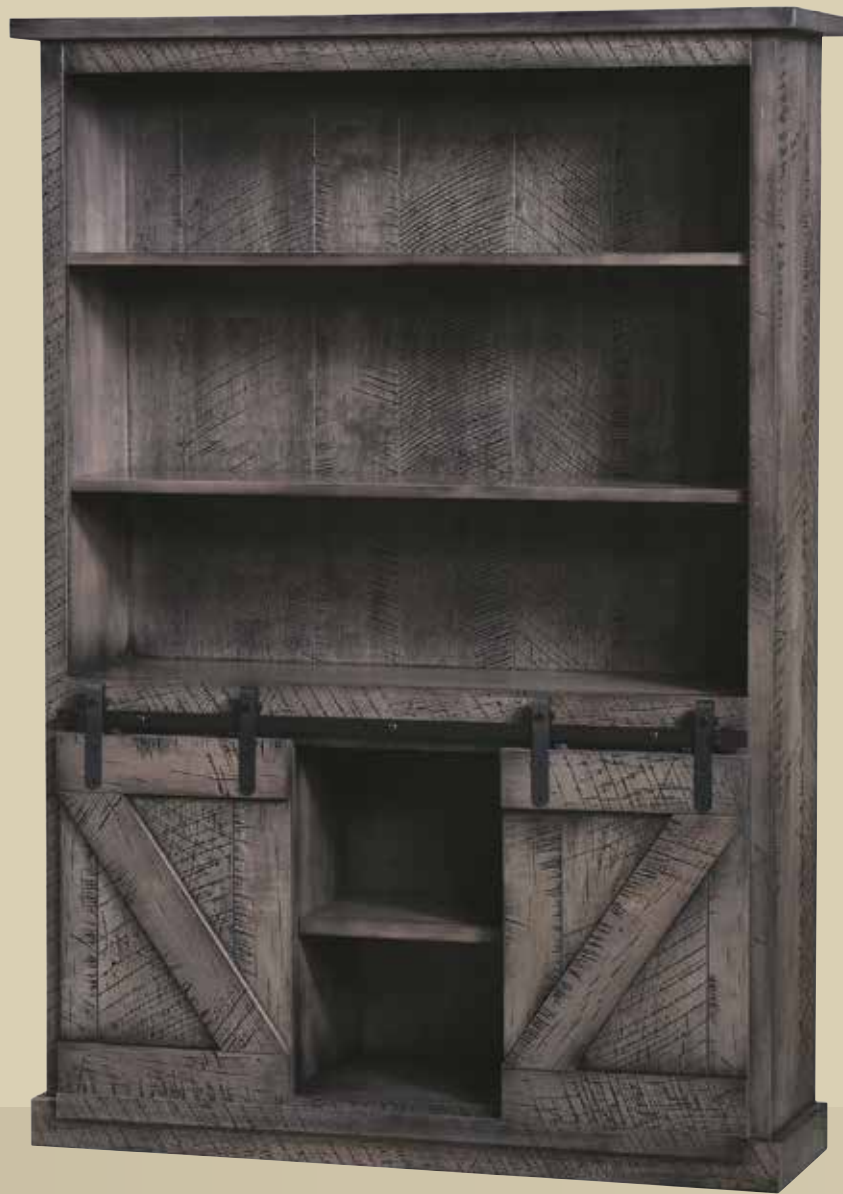

SC-3665 Colebrook

36w x 16d x 65h

SC-3640 Colebrook

36w x 16d x 40h

Features top with bowed front

Colebrook's eye appeal includes curved side posts, mortise-and-tenon details and contrasting wood inlays

DURANGO