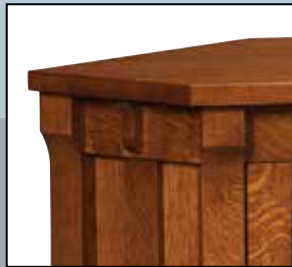

Corbels, curves and mortise-and-tenon details characterize the Manitoba style

SC-62C Manitoba

61½w x 19¼d x 32h

Console doors: 20w x 14h

Shelf space: 20w ea. side & 6¾h top & bottom

SC-53C Manitoba

49½w x 19¼d x 32h

Console doors: 15w x 14h

Shelf space: 30w x 6¾h top & bottom

Standard:

1 fixed shelf behind doors

Soft-close doors

Full-extension drawers

1" tops

K53-BL hardware