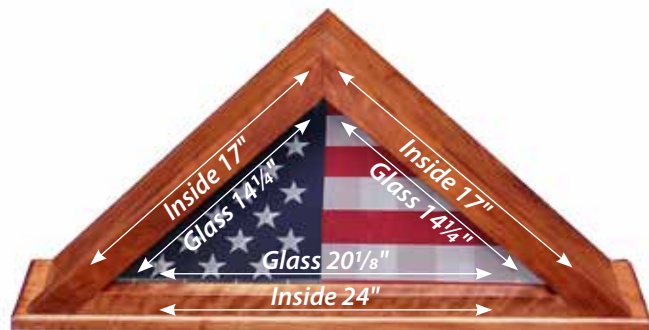

Flag Display
F120115-Oak
F120107-Cherry*
F120117-1/4sawn
28x4x14 1/2