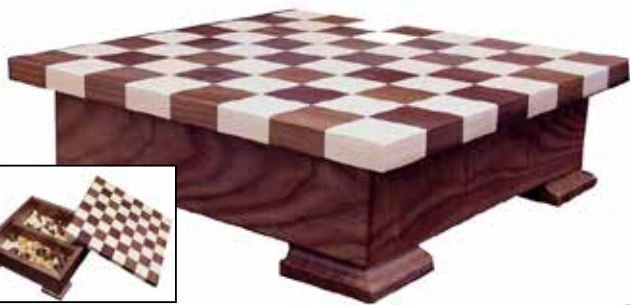

• Games •

Game Pieces Included