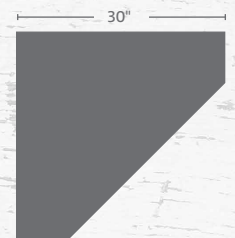

Shown

2-Door: 30" Wall Space with 78 1/2"h

Hardware

D527-BI | D529-BI | D528-BI

Wood | Stain

QSWO | Michael's Cherry