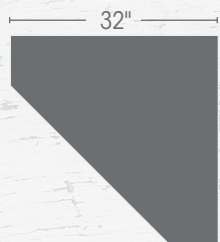

Candice

CORNER HUTCH

Item #TL-197

Standard Features

- Flush doors with light guard
- LED lighting
- Leaded glass doors
- 2 adjustable glass shelves with plate groove
- Full extension soft-close under-mount slides
- Plain wood back
- Fixed shelf in base
- European hinges

Options

- Shiplap back
- Mirror back
- Extra glass shelf
- Full extension side-mount slides
- Bevel glass doors