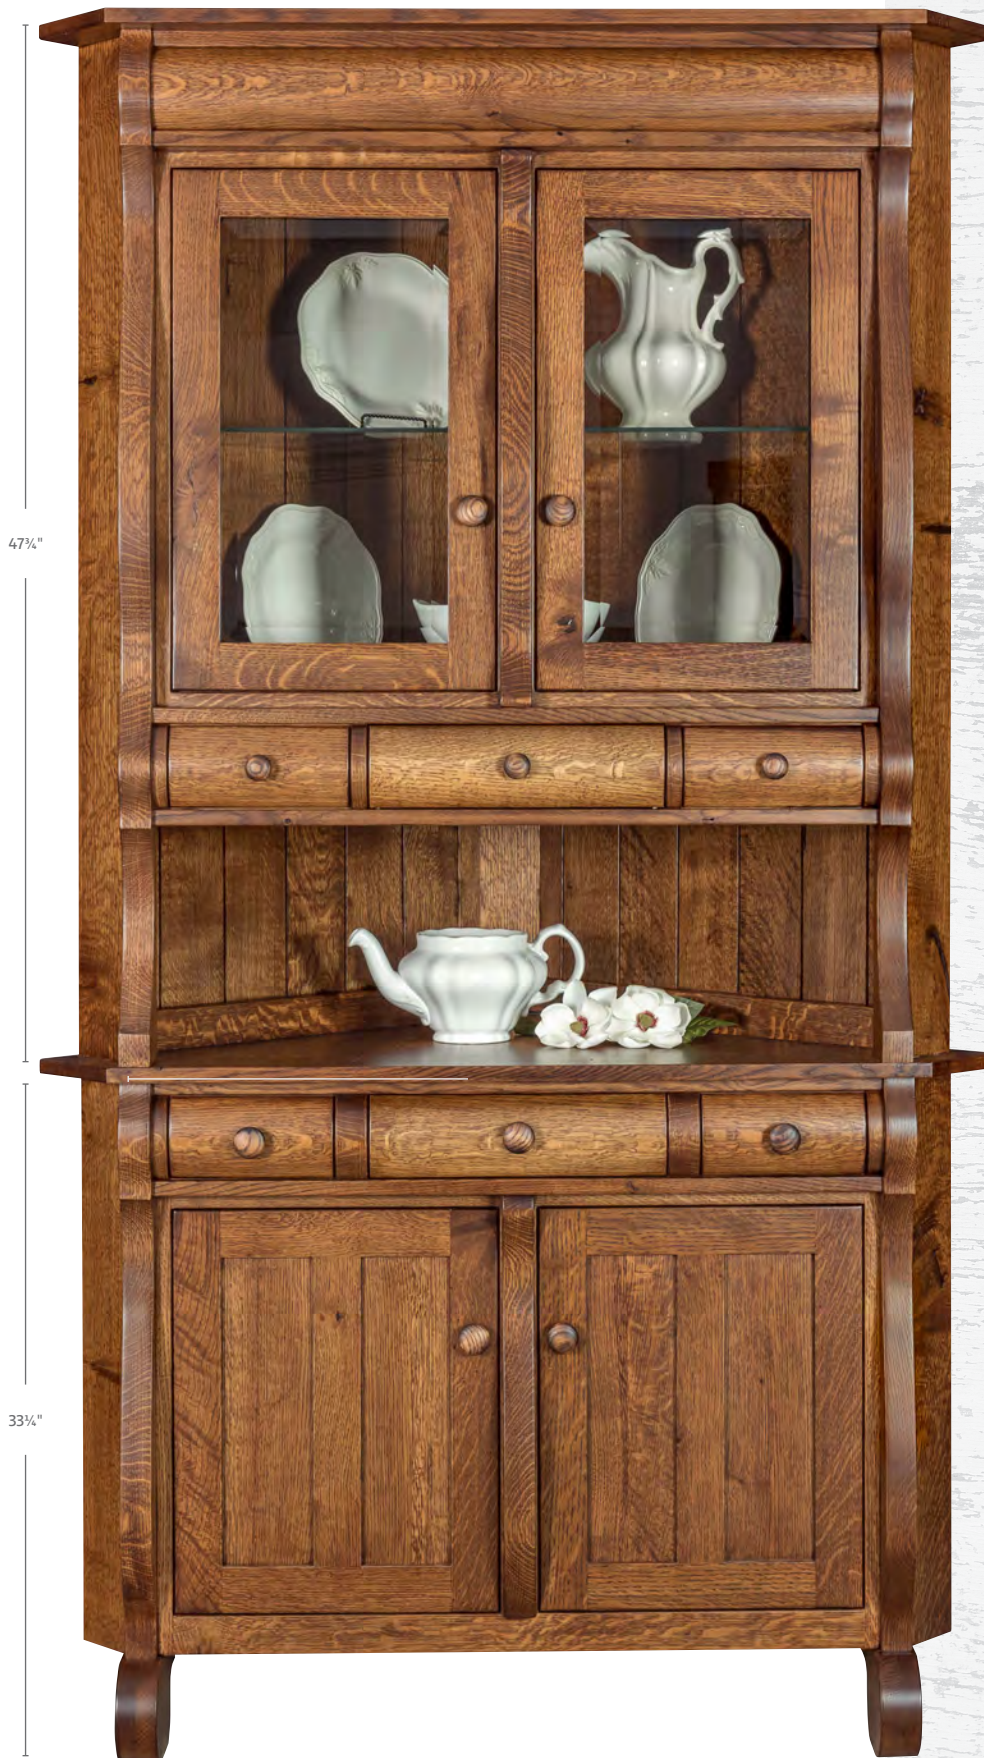

Hampton

CORNER HUTCH

Item #TL-288

Standard Features

- Flush doors with light guard
- Bevel glass
- LED lighting
- 1 adjustable glass shelf with plate groove
- Fixed shelf in base
- Bottom drawers: Full extension soft-close under-mount slides
- Open deck
- European hinges
- Solid shiplap back
- Top drawers full extension sidemount slides

Options

- Mirror back
- Plain wood back
- Extra glass shelf
- Closed deck
- Custom hardware

Shown

- 32" wall space x 81"h
- Hardware K-40-C | K-40-B
- Wood | Stain Rustic QSWO | Light Asbury

47 1/2"

33 1/4"