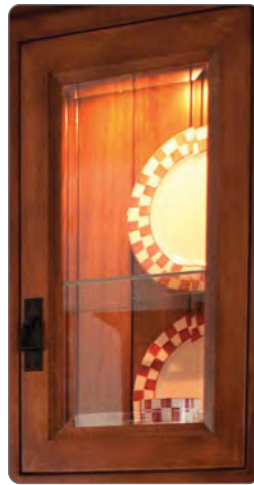

JO3 Cluster
Shown in Country Post

Bevel Glass
Shown in Shelby