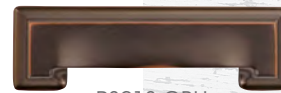

P3230-OBH

P3013-OBH