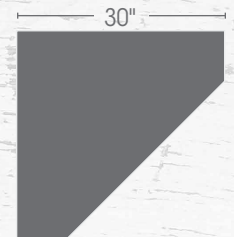

Boulder Creek

CORNER CURIO

Item #TL-123

Standard Features

- Flush doors with light guard
- Antique glass doors with mullions
- Open deck
- LED lighting
- 1" bevel edge on top
- 1 adjustable glass shelf with plate groove in top
- Full extension soft-close under-mount slides
- Ebony inlay
- Plain wood back
- European hinges

Options

- Closed deck
- Extra glass shelf
- No inlays
- Custom hardware
- Full extension side-mount slides
- Shiplap back
- Mirror back

Shown

- 2-Door: 32" Wall Space with 79 1/2"h
- Hardware PA1217-MB
- Wood | Stain QSWO | Hoosier Special