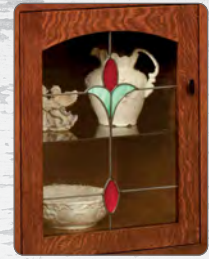

Glass Options

Drawer Liners

Hinge Options