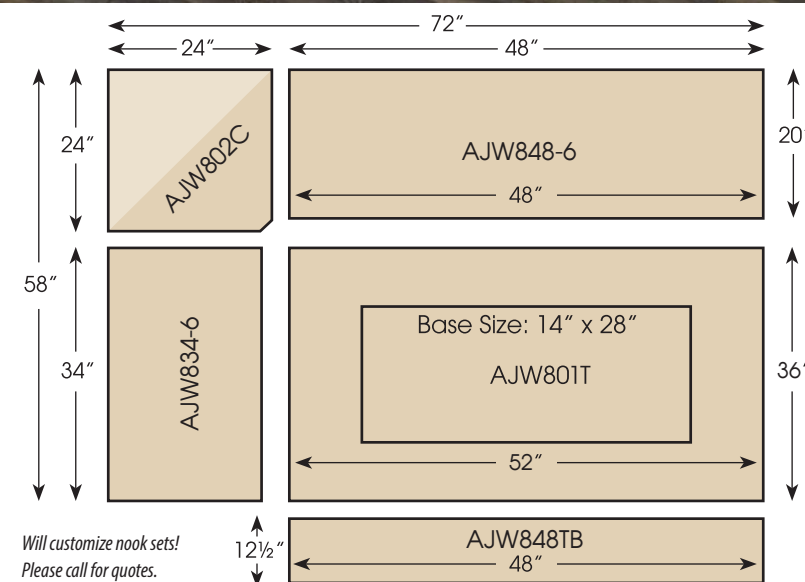

AJW848-16 (16" Storage)
48" w x 20" d x 33" h

AJW848TB
48" w x 12½" d x 18" h

DINING NOOKS

DINING NOOKS

Benches are interchangeable

Shown with 16" Storage option

NEWPORT NOOK SET

Item# **AJW6000**

Features:

- Left-side facing: 1 drawer and pull-out door with waste basket
- Right-side facing: 1 drawer and pull-out door with shelves (soft close glides)

STANDARD MEASUREMENTS

Left side (facing): 82½"
 Right side (facing): 68½"
 Depth: 33¾"
 Bench height: 36¾"
 Seat height: 18"