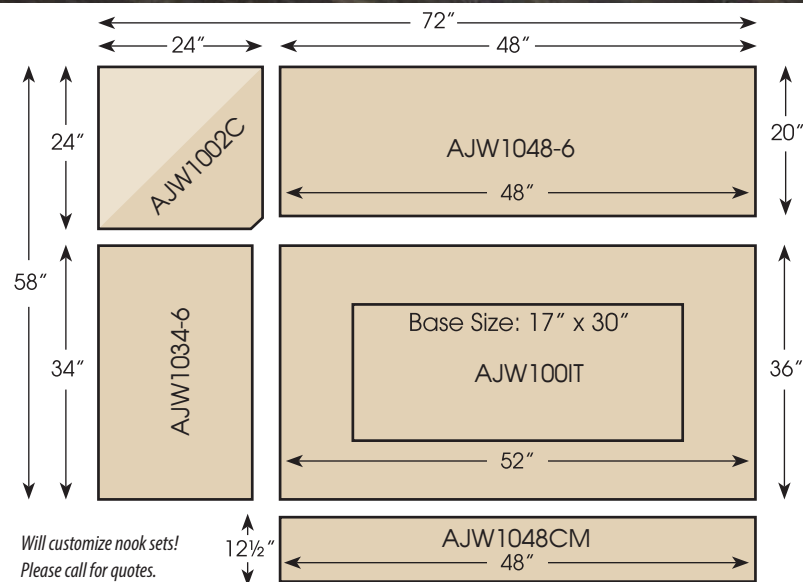

AJW848-16 (16" Storage)
48" w x 20" d x 33" h

AJW848TB
48" w x 12½" d x 18" h

DINING NOOKS

DINING NOOKS

Benches are interchangeable

Shown with 16" Storage option

NEWPORT NOOK SET

Item# **AJW6000**

Features:

- Left-side facing: 1 drawer and pull-out door with waste basket
- Right-side facing: 1 drawer and pull-out door with shelves (soft close glides)

STANDARD MEASUREMENTS

Left side (facing): 82½"
 Right side (facing): 68½"
 Depth: 33¾"
 Bench height: 36¾"
 Seat height: 18"