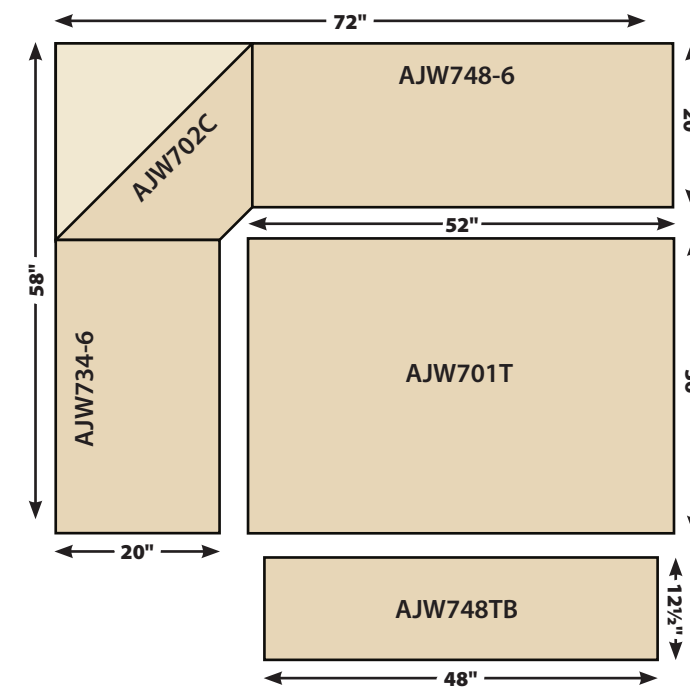

AJW701T
36" w x 52" d x 30" h

AJW702T
24" w x 24" d x 38" h

AJW734-6
34" w x 20" d x 38" h
(6" Storage)

AJW748-6
48" w x 20" d x 38" h
(6" Storage)

AJW748TB
48" w x 12½" d x 18" h

Shown in Brown Soft Maple with White Paint