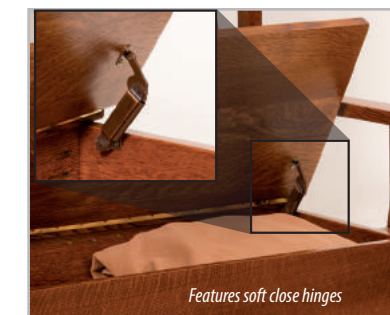

WEST VILLAGE BENCH