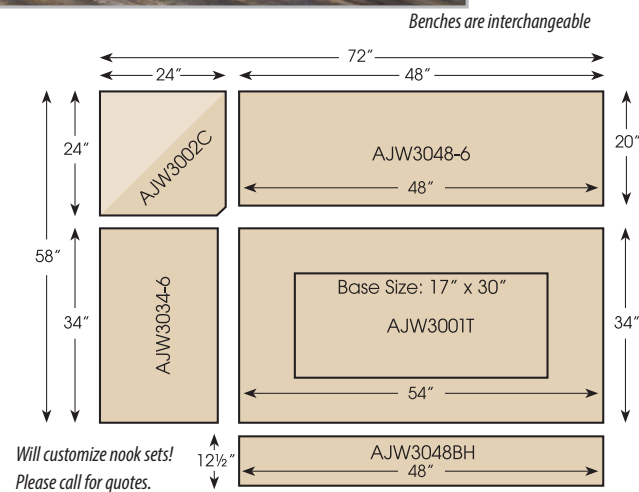

BAY HILL NOOK SET

Item# **AJW3000** – (Shown)
STANDARD MEASUREMENTS

AJW3001T
54" w x 34" d x 30" h

AJW3002C
24" w x 24" d x 41" h

AJW3034-6
34" w x 20" d x 41" h
(6" Storage)

AJW3048-6
48" w x 20" d x 41" h
(6" Storage)

AJW3048BH
48" w x 12½" d x 18" h

Assembled with
6 connector bolts.

Shown in Oak with
OCS 113 Stain