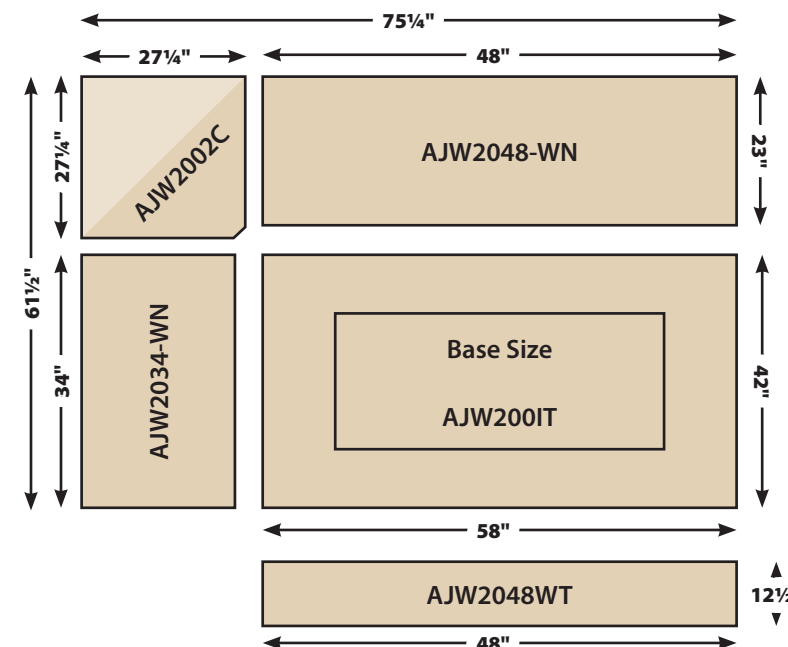

DINING NOOKS

DINING NOOKS