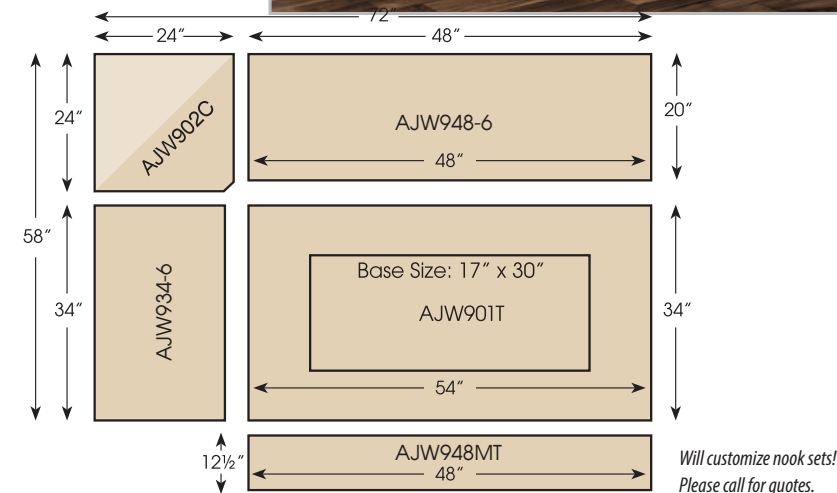

AJW3048-6
 48" w x 20" d x 41" h
 (6" Storage)

AJW3048BH
 48" w x 12½" d x 18" h

Assembled with
 6 connector bolts.

Shown in Oak with
 OCS 113 Stain

MISSION NOOK SET

Item# **AJW900MN** – (Shown)
STANDARD MEASUREMENTS

AJW901T
 54" w x 34" d x 30" h
 with clipped corners

AJW902C
 24" w x 24" d x 41" h

AJW934-6
 34" w x 20" d x 41" h
 (6" Storage)

AJW948-6
 48" w x 20" d x 41" h
 (6" Storage)

AJW948MT
 48" w x 12½" d x 18" h

Assembled with 6
 connector bolts.

Benches are interchangeable

Will customize nook sets!
 Please call for quotes.

CLASSIC MISSION DINING NOOK SET

Item# AJW1000DN – (Shown)
STANDARD MEASUREMENTS

AJW100IT
52" w x 36" d x 30" h