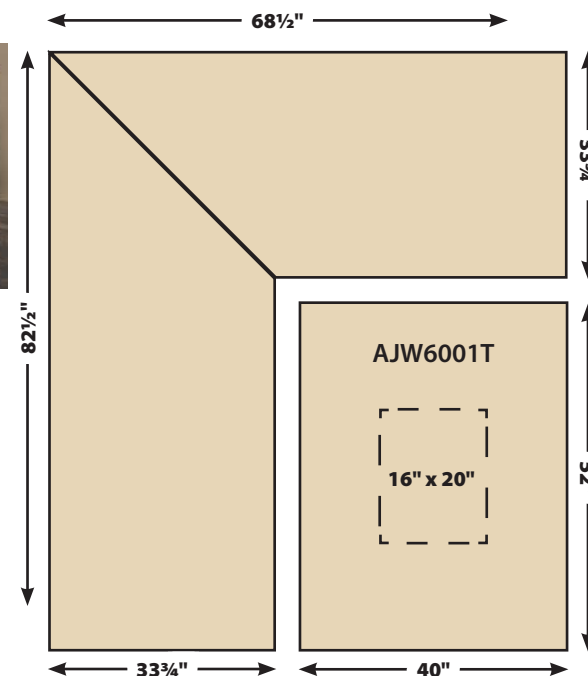

Features:

- Left-side facing: 1 drawer and pull-out door with waste basket
- Right-side facing: 1 drawer and pull-out door with shelves (soft close glides)

STANDARD MEASUREMENTS

Left side (facing): 82½"
 Right side (facing): 68½"
 Depth: 33¾"
 Bench height: 36¾"
 Seat height: 18"

AJW6001T
 40" w X 52" l X 30" h
 Base Size: 16" x 20"

Shown in Rustic QSWO with FC-10901 Golden Brown Stain

Option:
 48" w x 12½" d x 18" h
Trestle Bench

Use in the center of the room. Finished backs.

WOODSIDE NOOK SET

Item# **AJW2000**

AJW2001T
 42" w X 58" d X 30" h

AJW2002C
 27½" w X 27½" d X 37" h

AJW20034-WN
 34" w X 23" d X 37" h
 (Storage)

AJW20048-WN
 48" w X 23" d X 37" h
 (Storage)

AJW2048WT
 48" w X 12½" d X 18" h