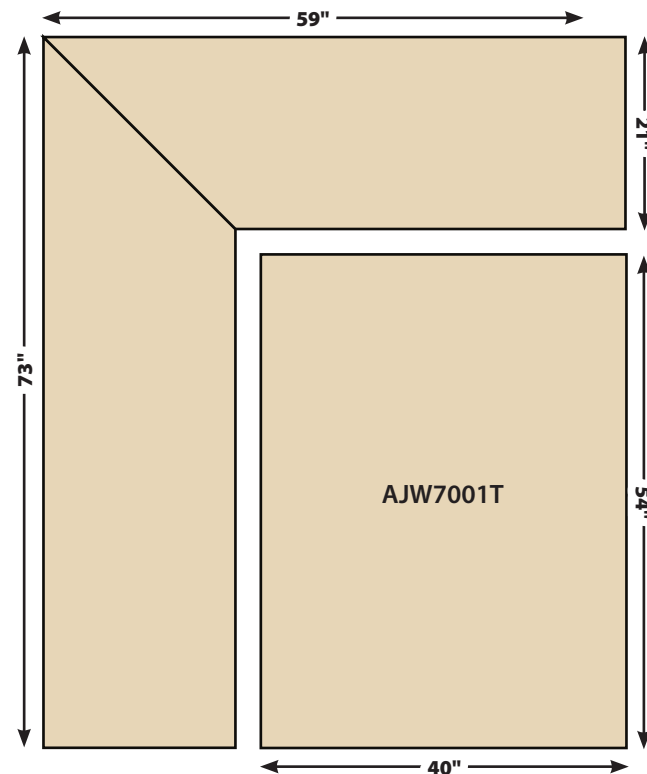

SOUTH HAVEN NOOK SET

Item# AJW7000

Features:

1 drawer on each end with soft close glides and pedestal table.

STANDARD MEASUREMENTS

Left side (facing): 73"
Right side (facing): 59"
Depth: 21"
Bench height: 60"
Seat height: 18"

AJW7001T
40" w X 54" l X 30" h
Pedestal 10" x 10" (36½" with feet)

Shown in Brown Soft Maple with FC-9090 Chocolate Spice Seats with Country White Paint

As a treasured gift or beautifully practical solution for storing linens, keepsakes, or hope chest items, A&J chests are available in styles characterized by straight lines, exposed joinery, raised panels, arches, and a variety of foot and skirt designs. Optional tray inserts are available for most models. Standard on all cedar chests is a fully lined cedar interior and lock with key.

Trunks/Cedar Chests

THE ART OF SERENE STYLE^{SM}

DINING NOOKS