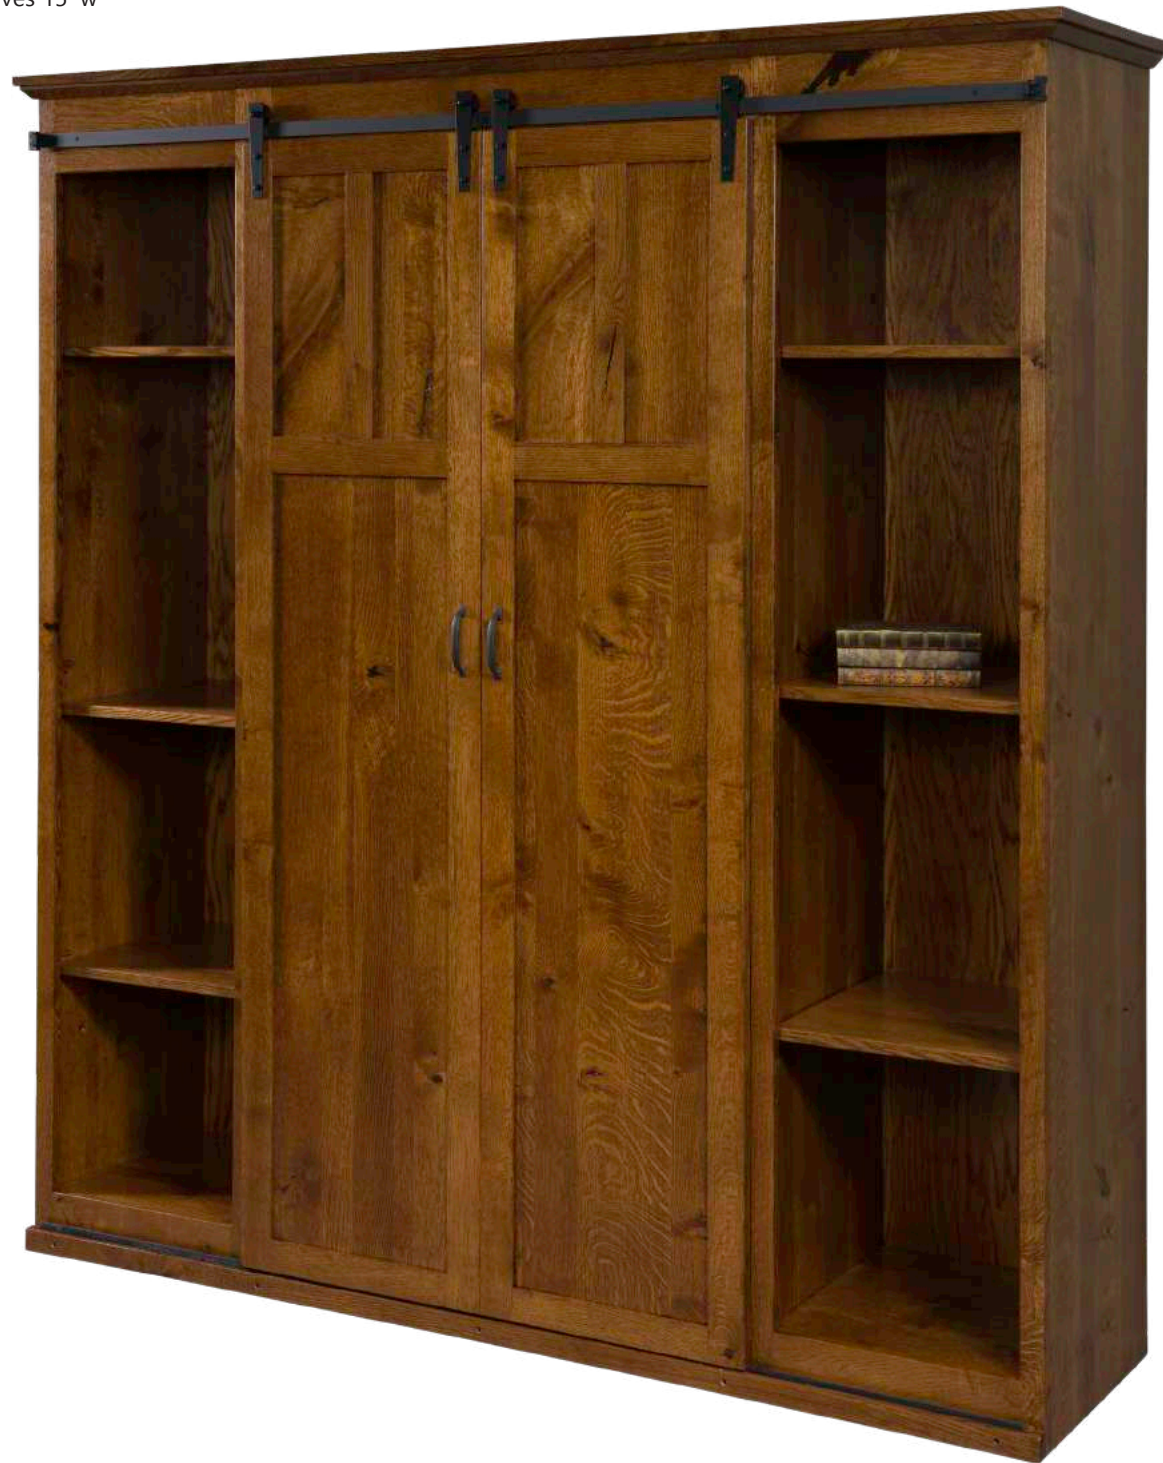

BURLINGTON HALL SEAT

Item# AJW220

74½" w x 19½" d x 81" h

Center Section • 36"

- Seat 34"
- Cubbies 15¾" w x 9½" h
- Doors 15½" w x 11¾" h

Outside Section • 18" w

- Sliding Doors 18" w x 74" h
- Adjustable Shelves 15" w

HARDWARE:

Center Pulls: DA.FRP175u19

Hooks: Q15-f

Pulls: K3273-BL

Shown in Rustic QSWO
FC-9018 Lite Asbury Stain

HALL SEATS

HALL SEATS