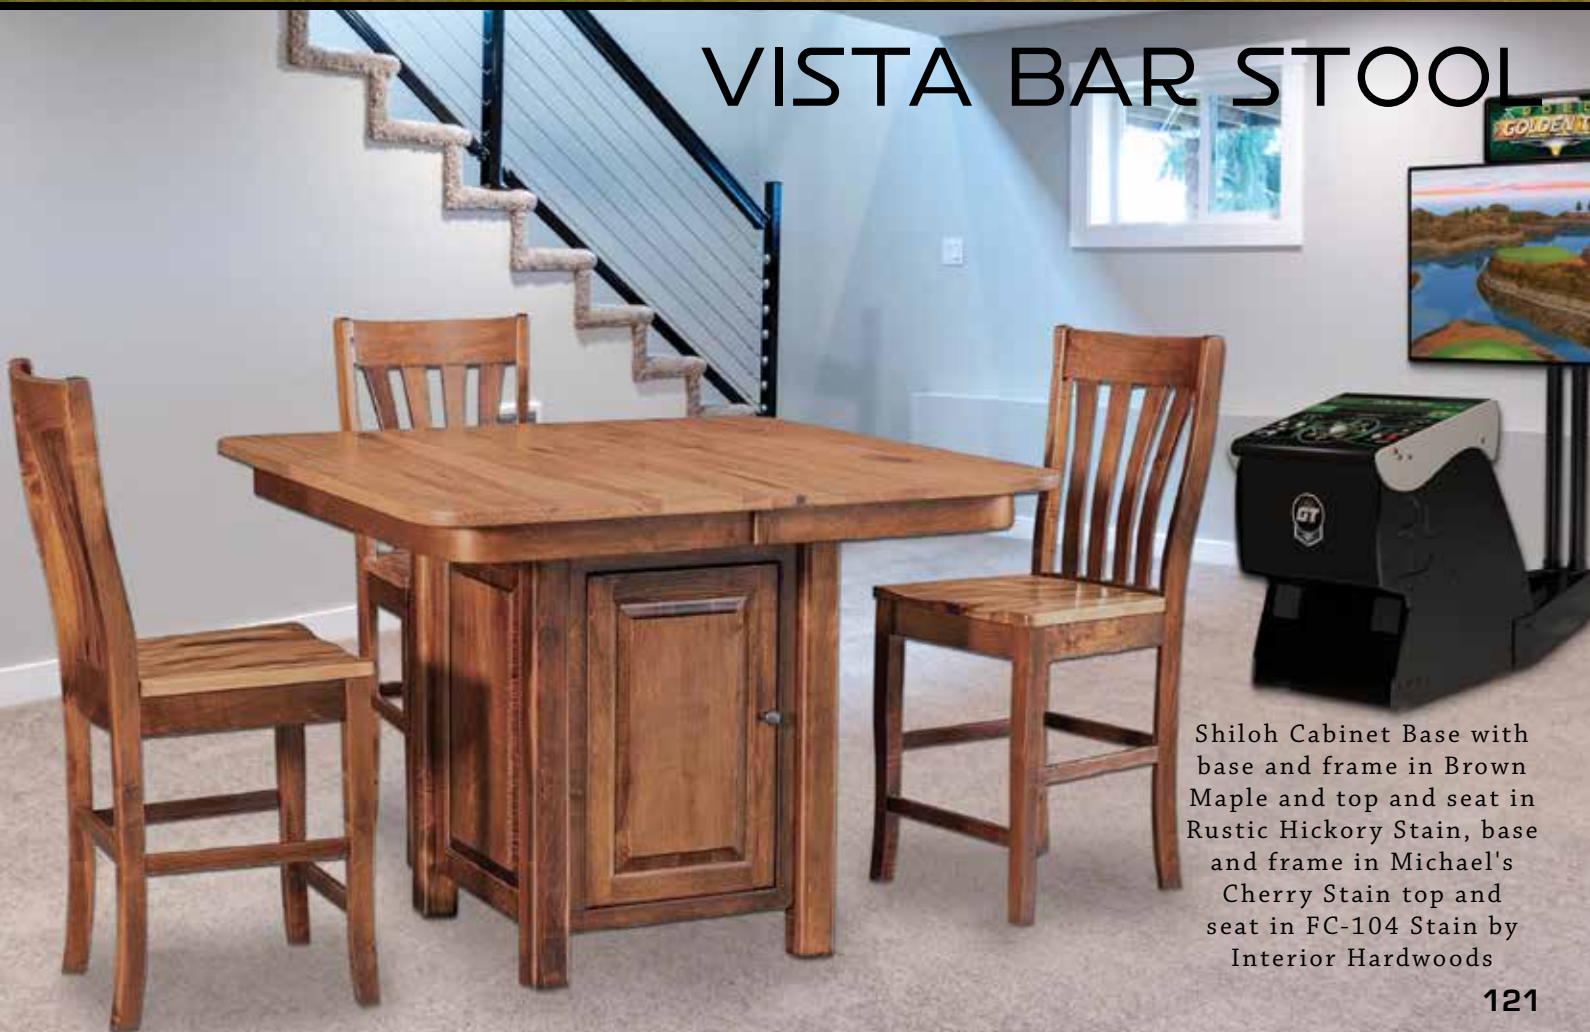

VISTA BAR STOOL

Shiloh Cabinet Base with base and frame in Brown Maple and top and seat in Rustic Hickory Stain, base and frame in Michael's Cherry Stain top and seat in FC-104 Stain by Interior Hardwoods