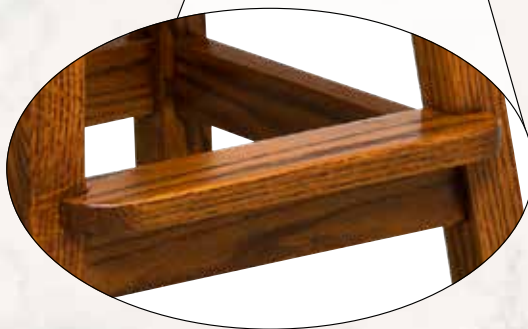

Benton Scoop Seat Option
with Round Over Edge

Breadboard Seat Option

Saddle Scoop Seat Option
with Round Over Edge

Deep Scoop Seat Option
with Round Over Edge

FOOT REST OPTIONS

*Bar Stool Weight Limit:
250 lbs.*

Kick Plate

Lincoln 24" Swivel
17½ x 16¼ x 42

Shown with
option foot rest

Brookville
24" Bar Stool
19 x 17¼ x 44

Shown with
option foot rest

BEAUMONT

Arm 40 x 18¼ x 40
Side 36 x 18¼ x 40

CAMBRIDGE