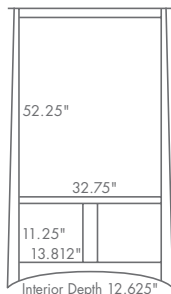

McCOY bookcases

STANDARD FEATURES

- Three adjustable solid shelves
- Two drawer
- Full extension slides with dovetailed drawers
- 1" thick reverse beveled tops
- Black pyramid wood knobs
- FGLS comes standard with three glass shelves with plate groove
- Amber (AMB) or clear (CLR) water glass available*

* Please specify when ordering

DIMENSIONS

MCC76FGLS - CLR

- 46" w x 16.5" d x 76.5" h

MCC76BC - AMB

- 46" w x 16.5" d x 76.5" h

MCC76FGLS - CLR