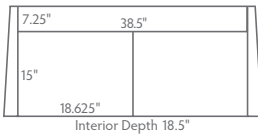

DIMENSIONS

MCSB2149TV

- 49" w x 21" d x 29.5" h

MCSB2160TV

- 60" w x 21" d x 29.5" h