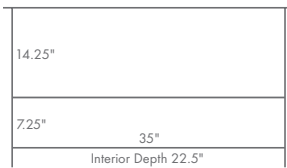

QUINCY

TV corner cabinet

STANDARD FEATURES

- 1" thick top
- Premium soft close undermount slides
- Dovetailed maple drawer boxes
- Smoked glass in doors (lightly smoked for easy remote operation)
- DVD accessible drawer
- One adjustable shelf
- Soft close, concealed salice hinges (not shown)

DIMENSIONS

QCNRTV

- 60" w x 26" d x 29.5" h

QCNRTV

shown in rustic cherry; FC-N3173 New Carrington stain; #2 hardware standard hardware shown, please see page 184 for more options