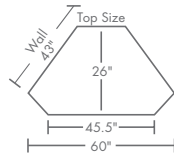

QUINCY

TV corner cabinet

STANDARD FEATURES

- 1" thick top
- Premium soft close undermount slides
- Dovetailed maple drawer boxes
- Smoked glass in doors (lightly smoked for easy remote operation)
- DVD accessible drawer
- One adjustable shelf
- Soft close, concealed salice hinges (not shown)

DIMENSIONS

QCNRTV

- 60" w x 26" d x 29.5" h

QCNRTV

shown in rustic cherry; FC-N3173 New Carrington stain; #2 hardware standard hardware shown, please see page 184 for more options