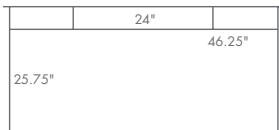

LM2254CD
computer keyboard pullout