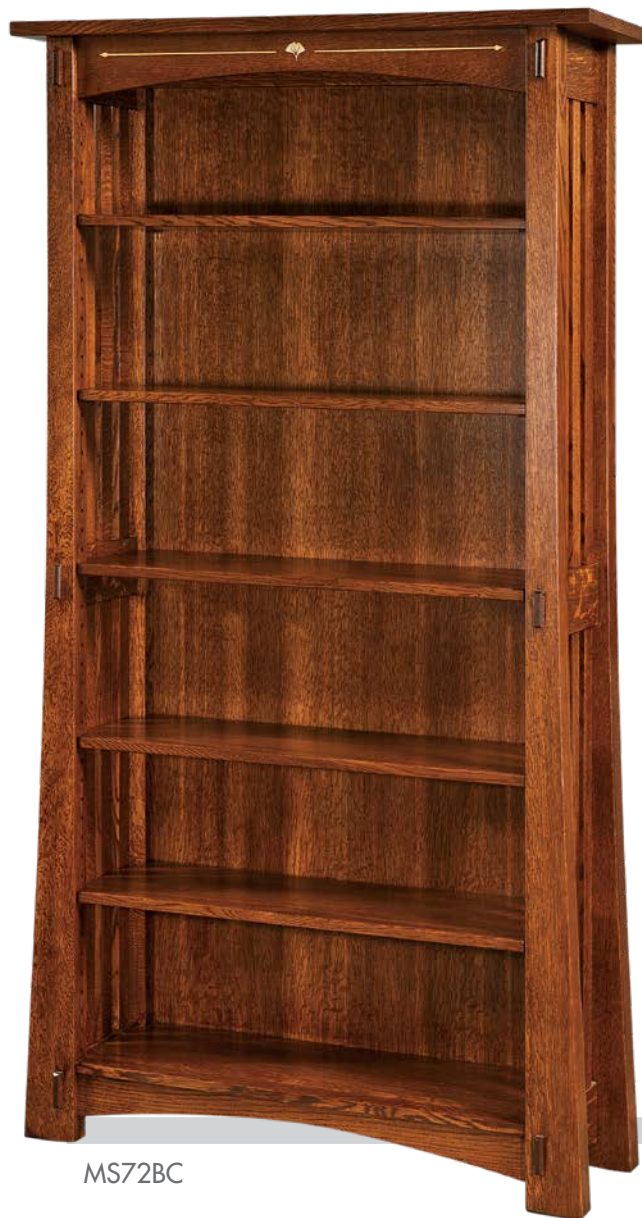

MS72BC

MS48BC shown in walnut; FC 10944 Tavern stain – MS72BC shown in quarter-sawn white oak; FC 10901 Golden Brown stain
standard hardware shown, please see page 184 for more options