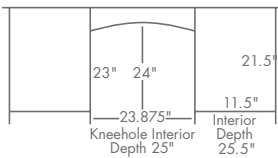

DIMENSIONS

SH3164CDTP

- 64" w x 31" d x 30" h

SH3164PNNT

- 64" w x 31" d x 30.75" h