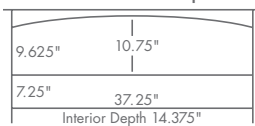

SHAKER HILL OPEN TV cabinets

STANDARD FEATURES

- 1" thick reversed beveled tops
- Dovetailed maple drawer boxes (SKO60DRS only)
- Premium soft close undermount slides (SKO60DRS only)
- SKO48DRS available with drawers; see pricelist

DIMENSIONS

SKO48TV

- 48" w x 18" d x 26.25" h
- 40.75" w x 14.375" d shelf size without front lip

SKO60DRS

- 60" w x 18" d x 26.25" h
- 52.75" w x 14.375" d shelf size without front lip