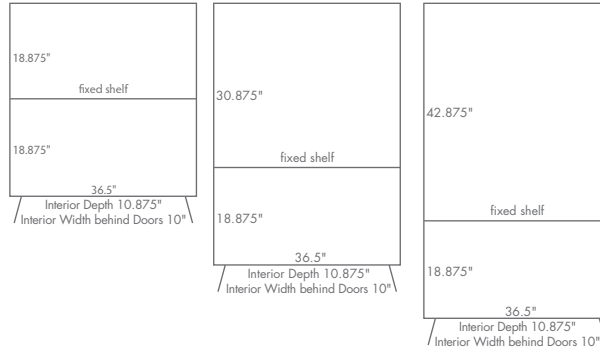

CENTURY bookcases

STANDARD FEATURES

- 3/4" thick mitered sides, top and bottom
- Back is 5/8 thick veneer plywood
- Mid-century style legs
- One fixed shelf per bookcase (see line drawing)
- Adjustable shelves

OPTIONS

CEBC

- Wood door option, as shown on 72" model

DIMENSIONS

CE48BC

- 38" w x 12.25" d x 48" h

CE60BC

- 38" w x 12.25" d x 60" h

CE72BC

- 38" w x 12.25" d x 72" h

shown in brown maple; FC-N3030 Kona stain; #54 hardware
standard hardware shown, please see page 184 for more options