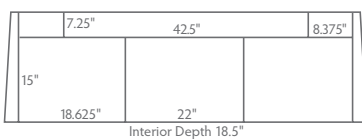

MCSB2172TV

- 72" w x 21" d x 29.5" h

MCSB2172TV

shown in quarter-sawn white oak; FC7992 Asbury stain; #3 hardware
standard hardware shown, please see page 184 for more options