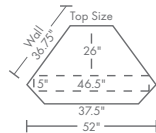

### DIMENSIONS

LMCNRTV

- 52" w x 26" d x 29.5" h
- Inside cabinet: 23.5" d

LMCNRTV

*shown in quarter-sawn white oak; Michael's Cherry stain; #17 hardware  
standard hardware shown, please see page 184 for more options*