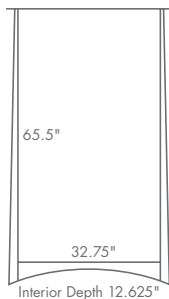

## DIMENSIONS

MCO76BC

- 46" w x 16.5" d x 76.5" h

*shown in quarter-sawn white oak; Michael's Cherry stain  
standard hardware shown, please see page 184 for more options*