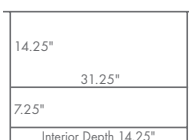

CALEDONIA flat screen TV corner cabinet

STANDARD FEATURES

- 1" thick top
- One adjustable shelf
- Door opening: 32" w x 21.5" d x 14" h
- Smoked glass in doors (lightly smoked for easy remote operation)
- Full extension undermount soft close slides

DIMENSIONS

CDCNRTV

- 60" w x 26" d x 29.5" h

CDCNRTV

*shown in brown maple; CF7992 Asbury stain; #11 hardware
standard hardware shown, please see page 184 for more options*