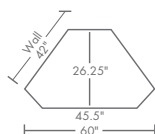

CALEDONIA flat screen TV corner cabinet

STANDARD FEATURES

- 1" thick top
- One adjustable shelf
- Door opening: 32" w x 21.5" d x 14" h
- Smoked glass in doors (lightly smoked for easy remote operation)
- Full extension undermount soft close slides

DIMENSIONS

CDCNRTV

- 60" w x 26" d x 29.5" h

CDCNRTV

*shown in brown maple; CF7992 Asbury stain; #11 hardware
standard hardware shown, please see page 184 for more options*