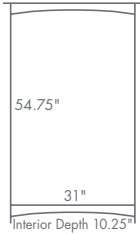

SH72BC

- 38" w x 12.25" d x 72" h