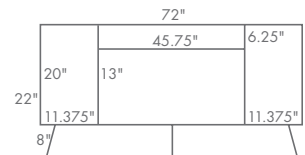

CENTURY

sound bar TV cabinet

STANDARD FEATURES

- 1" Thick solid 45° mitre locked case of cabinet
- Salice soft close 3 way adjustable concealed hinges
- Smoked grey glass in center 2 doors
- 2 Cord slots in back behind center 2 doors
- 1 Cord hole in center of sound bar area (back)
- 1 Adjustable shelf clearance cut-out in back for cords in center section
- 2 Adjustable shelves behind each outside door
- 4 Mid Century Modern tapered legs that are tenoned into bottom for added support
- 1 Threaded removable center leg located towards back center for added support in middle

DIMENSIONS

CE1872TV

- 72"w x 18"d x 30"h
- Height from the floor to the bottom of the cabinet - 8"
- Depth of cabinet inside - 15.875"
- Dimensions behind outside wood doors - 11.375"w x 15.875"d x 20"h
- Dimensions behind middle glass doors - 45.75"w x 15.875"d x 13"h
- Sound bar area - 45.75"w x 16.75"d x 6.25"h
- Center cord hole in sound bar area (diameter) - 2"
- Cord slot size behind glass doors - 2"w x 10"h
- Outside section adjustable shelf dimensions - 11.125"w x 14.25"d
- Center section adjustable shelf dimensions - 45.5"w x 14.25"d

CE1872TV

*shown in Brown Maple; FC 42633 Manchester stain; #58 hardware
standard hardware for Century sound bar TV cabinet is #57, please see page 184 for more options*