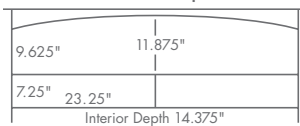

SKO60TV

- 60" w x 18" d x 26.25" h
- 52.75" w x 14.375" d shelf size without front lip

SKO48TV