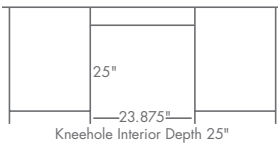

SH3164PNTTP

SH3164CDTP & SH3164PNNT shown in quarter-sawn white oak; Michael's Cherry stain; #27 and 28 hardware
SH3164PNTTP shown in quarter-sawn white oak; Michael's Cherry stain with burnishing; #27 hardware
standard hardware shown, please see page 184 for more options