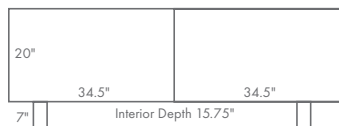

VENICE TV cabinet

STANDARD FEATURES

- 1" thick solid construction
- 2 pair soft close concealed hinge doors
- 2 adjustable shelves per section
- Full length wood pulls

DIMENSIONS

VC1772TV

- 72" w x 17" d x 29¼" h

VC1772TV

*shown in base: brown maple, doors: oak; FC-40592 Earthtone stain
standard hardware shown, please see page 184 for more options*