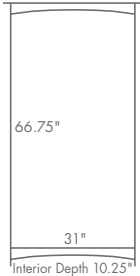

SH72BC

*shown in quarter-sawn white oak; Michael's Cherry stain
standard hardware shown, please see page 184 for more options*