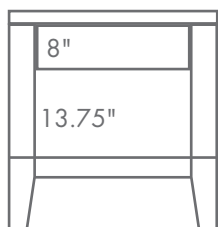

SANDALWOOD bedroom

NIGHTSTAND

SW253D

- 25.25" w x 18.375" d x 30" h
- 3 drawers
- 100lb capacity Blum soft close undermount slides standard

OPEN NIGHTSTAND

SW251D

- 25.25" w x 18.375" d x 30" h
- 1 drawer open face
- 100lb capacity Blum soft close undermount slides standard

SW251D