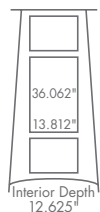

McCOY clocks

STANDARD FEATURES

- Fully finished back
- Two .25" glass plate grooved shelves (MC1DRWCLKGL)
- Curio light (MC1DRWCLKGL)

DIMENSIONS

MC1DRWCLKGL (glass panel door)

MC1DRWCLK (wood panel door)

- 24.5" w x 16.5" d x 76.5" h

MC1DRWCLK