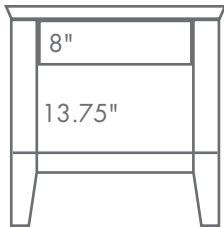

BRINKLY bedroom

OPEN NIGHTSTAND

BR261D

- 26" w x 18.75" d x 30" h
- 1 drawer open face
- 100lb capacity Blum soft close undermount slides standard

NIGHTSTAND options

THIRSTY STONE PULL-OUT

- not available on Cottage collection

also available (not shown)