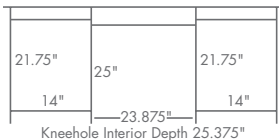

DIMENSIONS

MG3165PNNT

- 65" w x 31" d x 30.75" h

MG3165CDNT

- 65" w x 31" d x 30