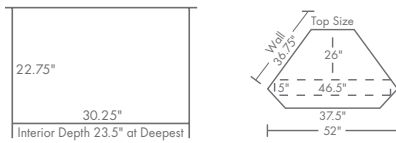

McCOY

TV corner cabinet

STANDARD FEATURES

- 1" thick top
- Three adjustable shelves
- Smoked glass in doors (lightly smoked for easy remote operation)
- Soft close, concealed salice hinges (not shown)

DIMENSIONS

MCCNRTV

- 52" w x 26" d x 29.5" h

MCCNRTV

*shown in quarter-sawn white oak; #3 hardware
standard hardware shown, please see page 184 for more options*