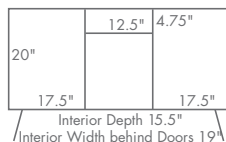

CENTURY TV cabinet

STANDARD FEATURES

- Detailed mid-century look
- Smoked glass in doors (lightly smoked for easy remote operation)
- One adjustable shelf inside each door
- Full extension undermount slides
- Dovetailed maple drawer boxes
- Inside door: 19" w x 16" d x 20" h

DIMENSIONS

CE1854TV

- 54" w x 18" d x 30" h

CE1854TV

*shown in brown maple; FC9090 Chocolate Spice stain; #54 & $55 hardware
standard hardware shown, please see page 184 for more options*