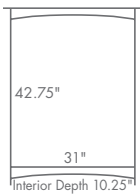

SH60BC

- 38" w x 12.25" d x 60" h