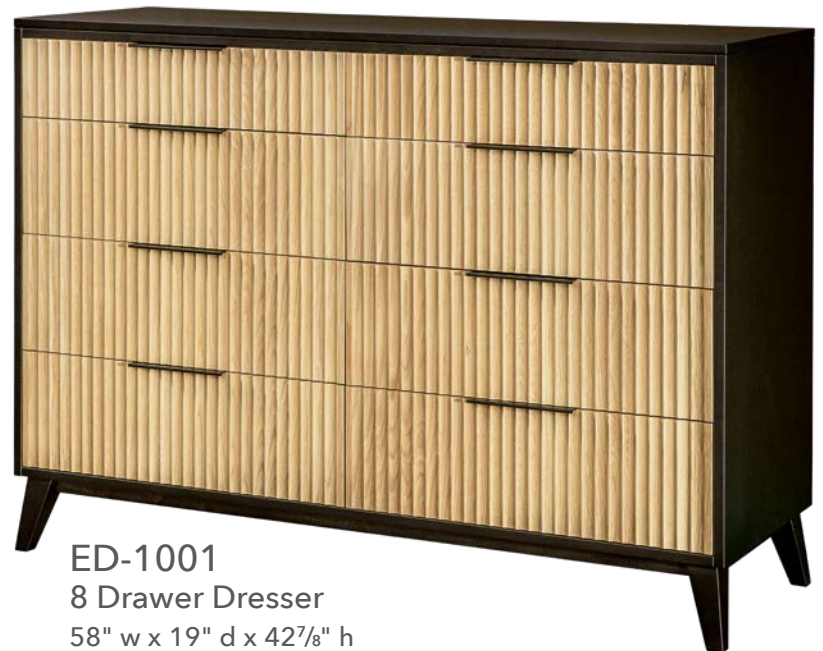

- Blum soft-close undermount drawer slides
- double USB charging port
- fluted drawer fronts

ED-1037

Mirror (*not shown*)

46" w x 35" h

ED-1038

Wall Mirror (*not shown*)

46" w x 26" h

ED-1001