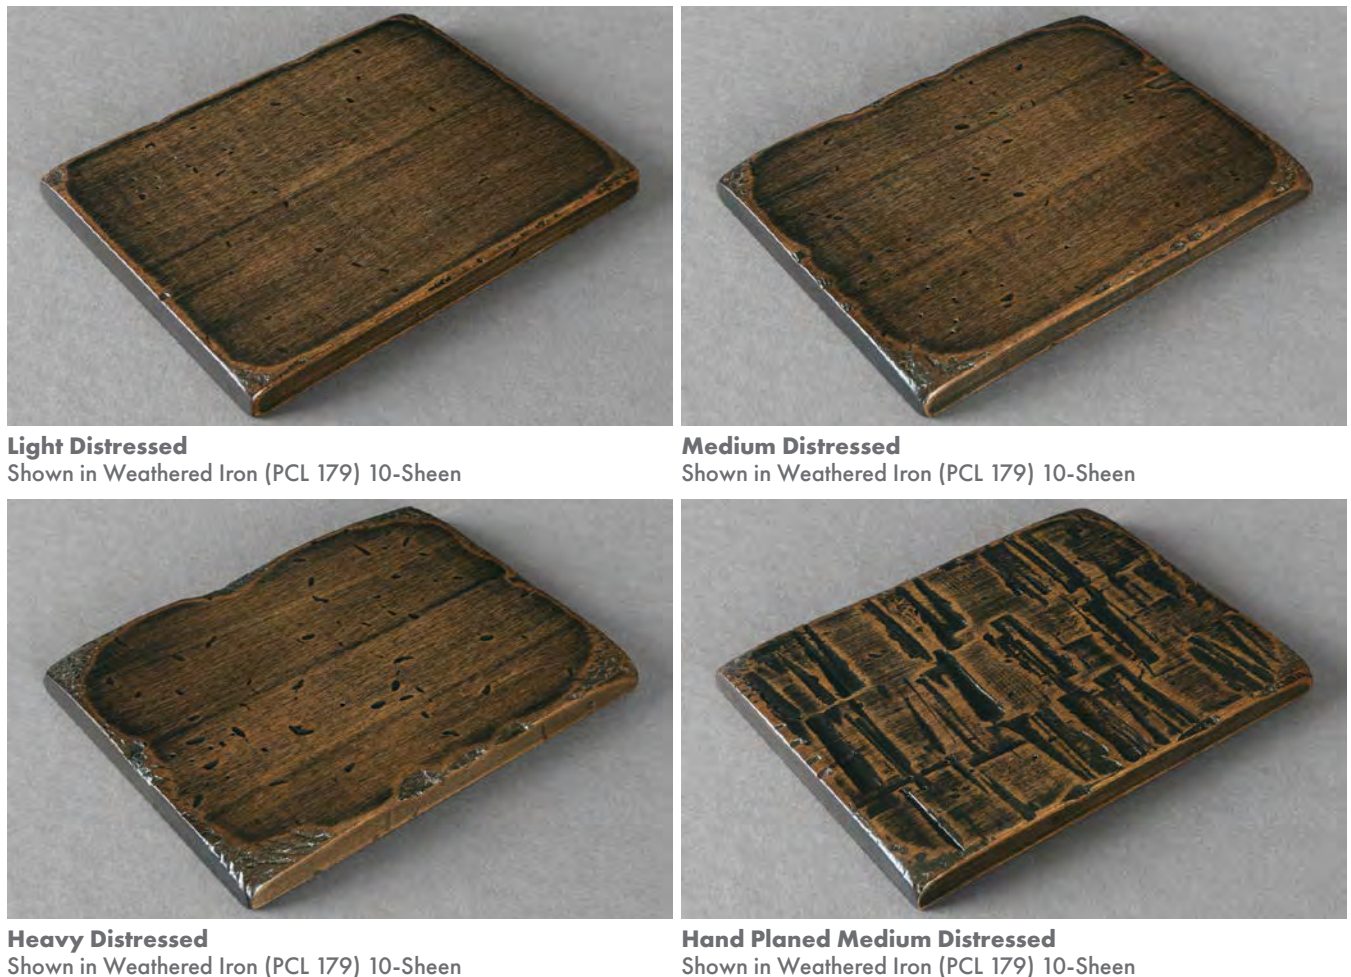

DISTRESSING OPTIONS