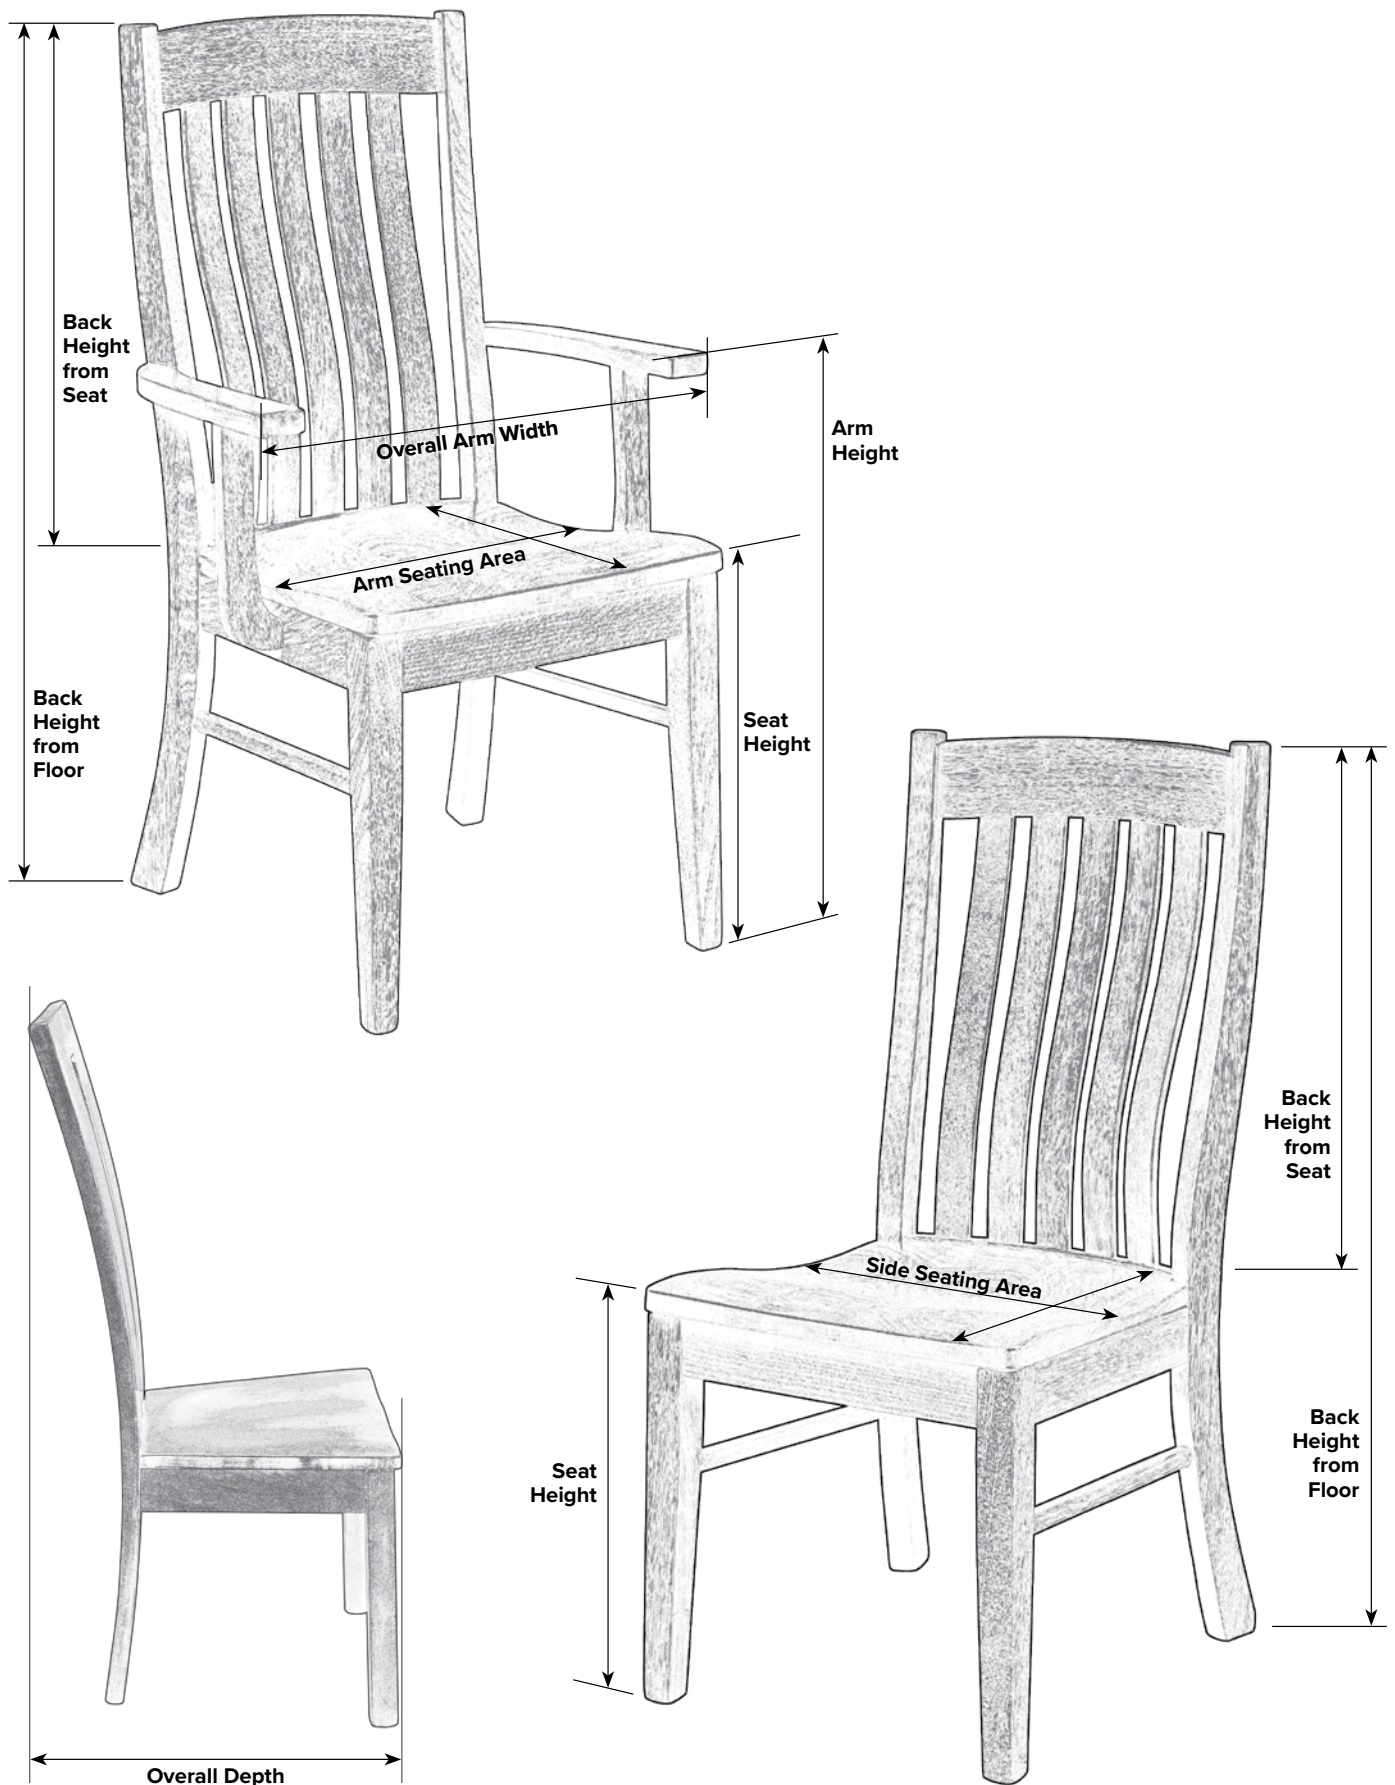

Chair Dimensions