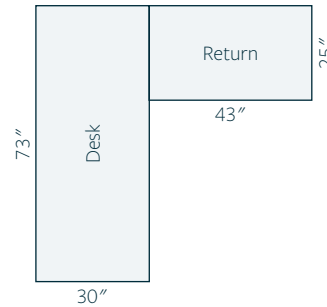

- 25" d x 48" w x 30" h
- Hardware: 53005-G10
- Wood: Brown Maple with 7992 stain

File Cabinet Item #: LA-CRL-82-2

Features

Also available in 3 & 4 drawer.

- 25" d x 20 $\frac{1}{4}$ " w x 30" h
- Hardware: 53005-G10
- Wood: Brown Maple with 7992 stain