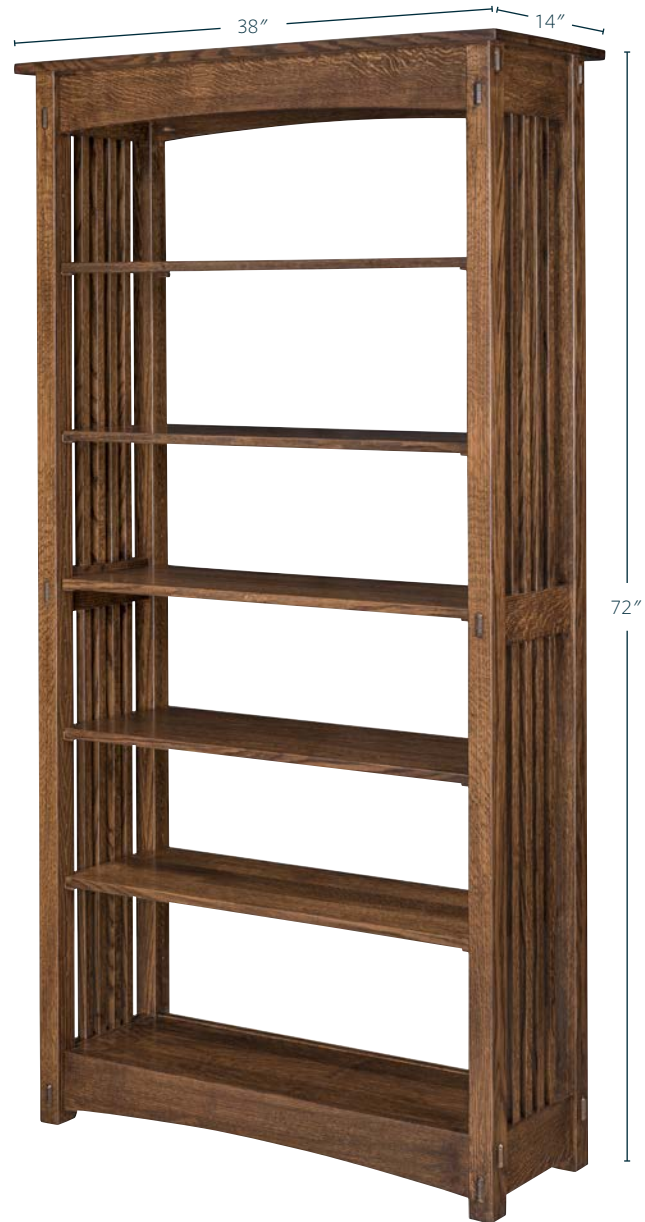

Features

Solid panels & finished back.

- 23 $\frac{1}{2}$ " d x 21" w x 24" h
- Hardware: D925-BL pulls
- Wood: QSWO with Burnt Umber stain

Options

- Locks on drawers

Bookcase Item #: LA-SIG-3872-BK

Features