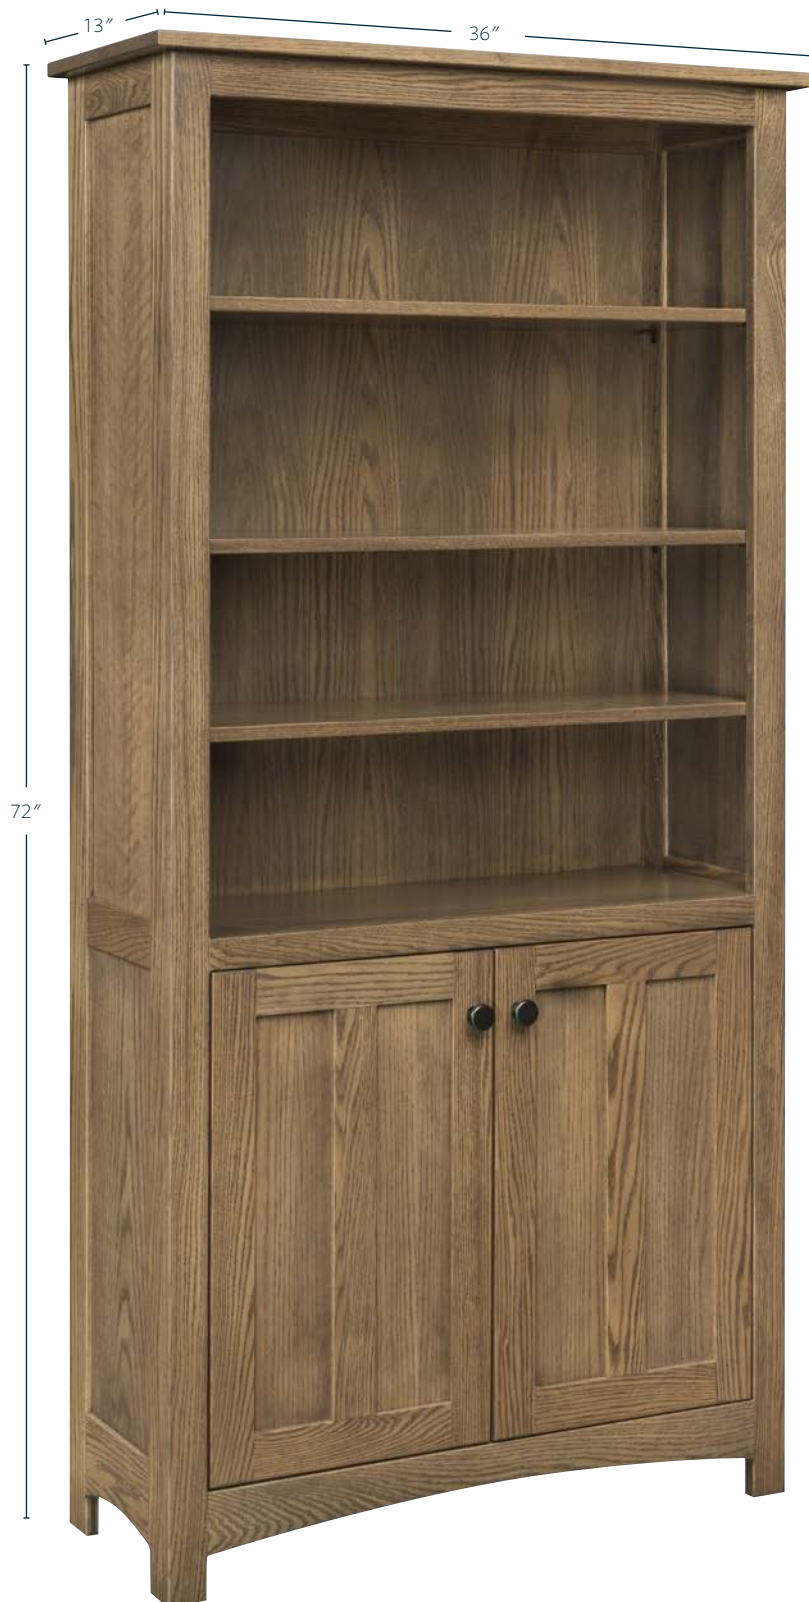

Designed to meet your budget without compromising quality. Hardwood plywood (not particle board) inserts in the side panels to prevent warping, expanding, contracting, and splitting.

Bookcase Item #: LA-OK-3672-WD

Features

4 adjustable shelves and 2 doors.

- Overall: 13" d x 36" w x 72" h
- Case: 12" d x 34" w x 72" h
- Hardware: K6303-DACM
- Wood: Oak with American Antique stain

Also Available

- 48" h (LA-OK-3648-WD)
- 60" h (LA-OK-3660-WD)
- 84" h (LA-OK-3684-WD)

- 48" h (LA-OK-3648-BK) no doors
- 60" h (LA-OK-3660-BK) no doors
- 72" h (LA-OK-3672-BK) no doors
- 84" h (LA-OK-3684-BK) no doors

72" Bookcase with
Doors eligible for Quick
Ship in Red Oak