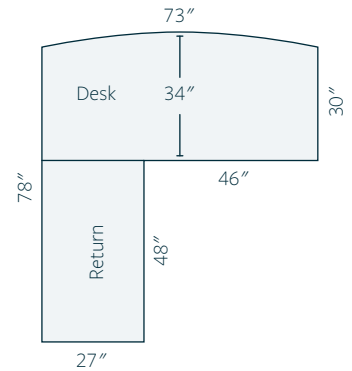

Oakwood | L Desk