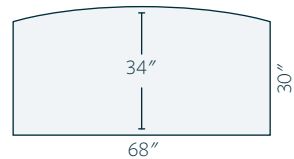

Executive Desk Item #: LA-OWD-2008-EX

Features

2 file drawers, 4 storage drawers, & in pencil drawer in knee space.

- 68" w x 34" d x 30" h overall
- Hardware: 2981-ORB
- Wood: Brown Maple with Driftwood stain