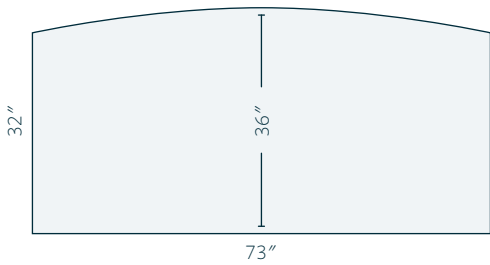

Executive Desk Item #: LA-BKY-150-EX

Features

2 file drawers, 4 storage drawers, and keyboard drawer with flip down front. Standard with a finished back.

- 73" w x 36" d x 30" h
- Hardware: P2280-SN pulls & 53005-G10 knobs
- Wood: Red Oak with Sandstone stain