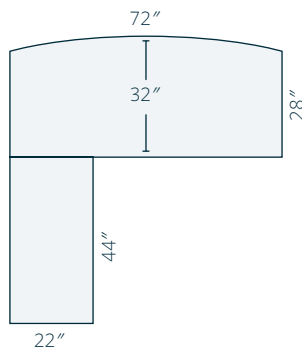

L Desk Item #: LA-CRL-83-L

Features

2 file drawers, 2 storage drawers, 2 pencil drawers, & 2 writing boards.

- 76" w x 72" w x 30" h overall
- Desk: 32" d x 72" w
- Return: 22" d x 44" w
- Hardware: 53005-G10
- Wood: Rustic QS White Oak with Michaels Cherry stain.

Hutch Item #: LA-CRL-84-H

- 69" w x 13 1/2" d x 46" h overall
- Hardware: 53005-G10