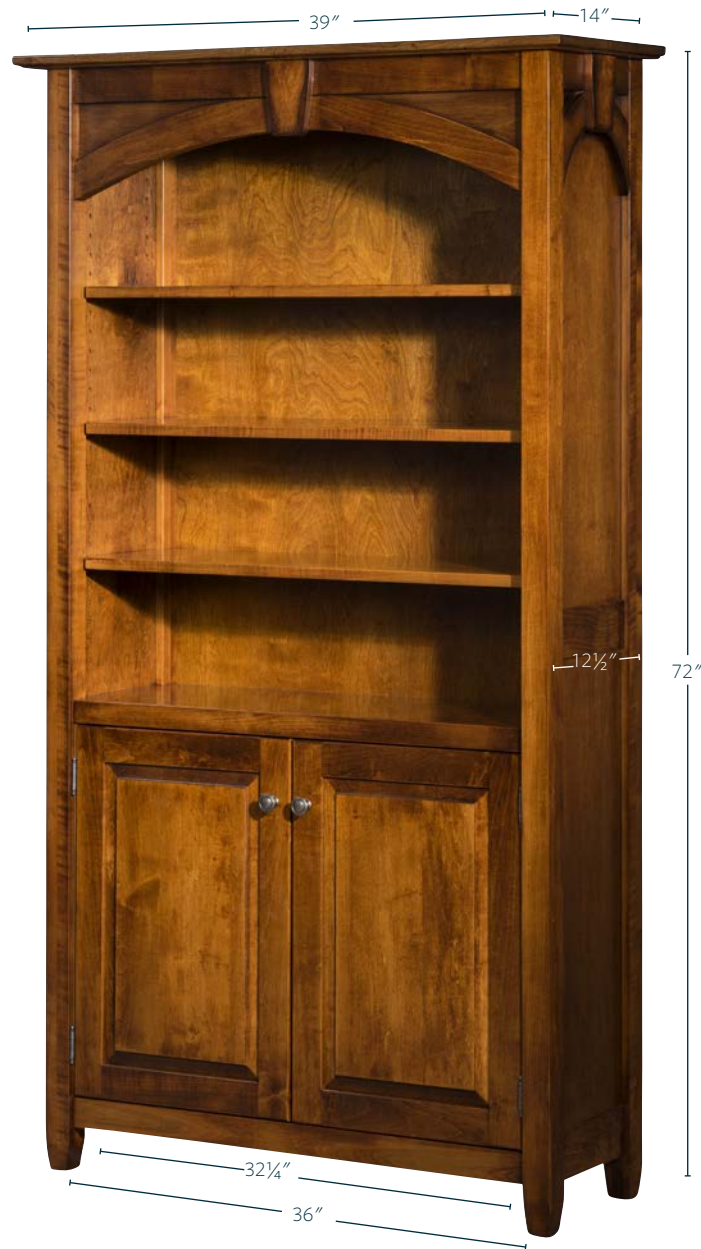

Bookcase Item #: LA-KN-3972-WD

Features

- 14" d x 39" w x 72" h
- Hardware: Z110-BNDL knobs
- Wood: Brown Maple base, rustic QSWO top, with Michaels Cherry stain and burnished arches and corners.
- Shown with raised panel doors.

Also Available

- 84" h (LA-KN-3984-WD)
- 60" h (LA-KN-3960-WD)
- 48" h (LA-KN-3948-WD)
- With or without doors