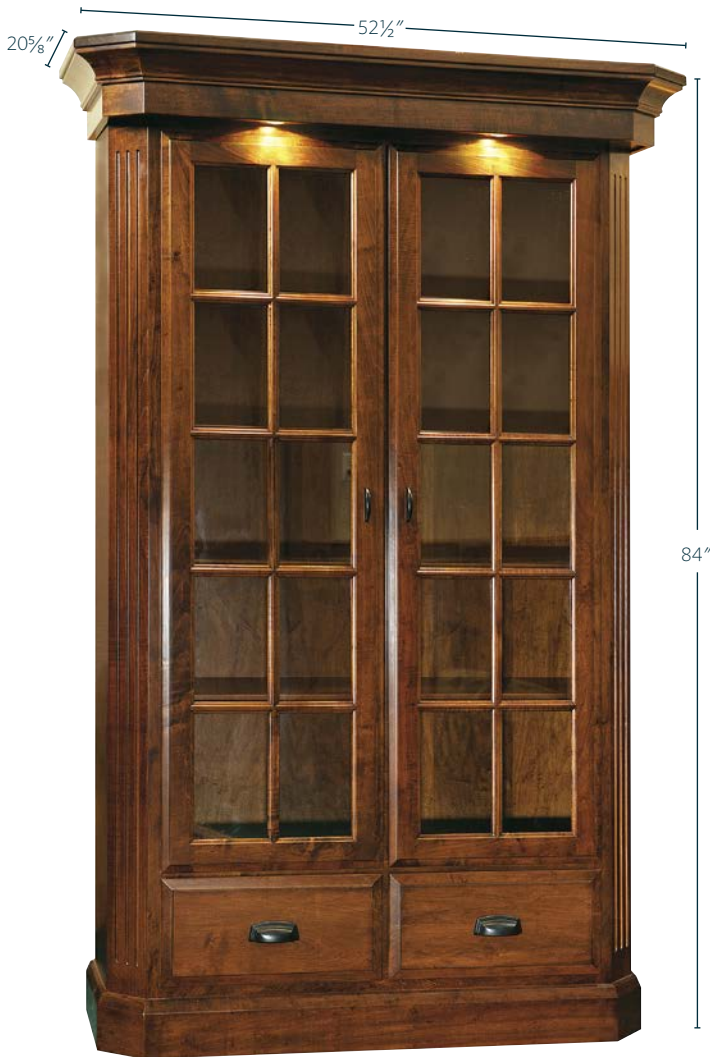

4 Drawer

- Item #: LA-SAT-2074-4-F
- 25" w x 25" d x 59" h

3 Drawer

- Item #: LA-SAT-2073-3-F
- 25" w x 25" d x 46" h

2 Drawer

- Item #: LA-SAT-2072-2-F
- 25" w x 25" d x 33" h

Lateral File Item #: LA-SAT-2037-2-LF

Features

2 file drawers with full extension drawer slides.

- 20" d x 40" w x 33" h
- Hardware: P3072-MB
- Wood: Brown Maple with Rich Tobacco stain

Bookcase Item #: LA-SAT-2035-BK

Features

- 52 1/2" w x 20 5/8" d x 84" h
- Hardware: P3072-MB drawer pulls & P2623-MB door pulls