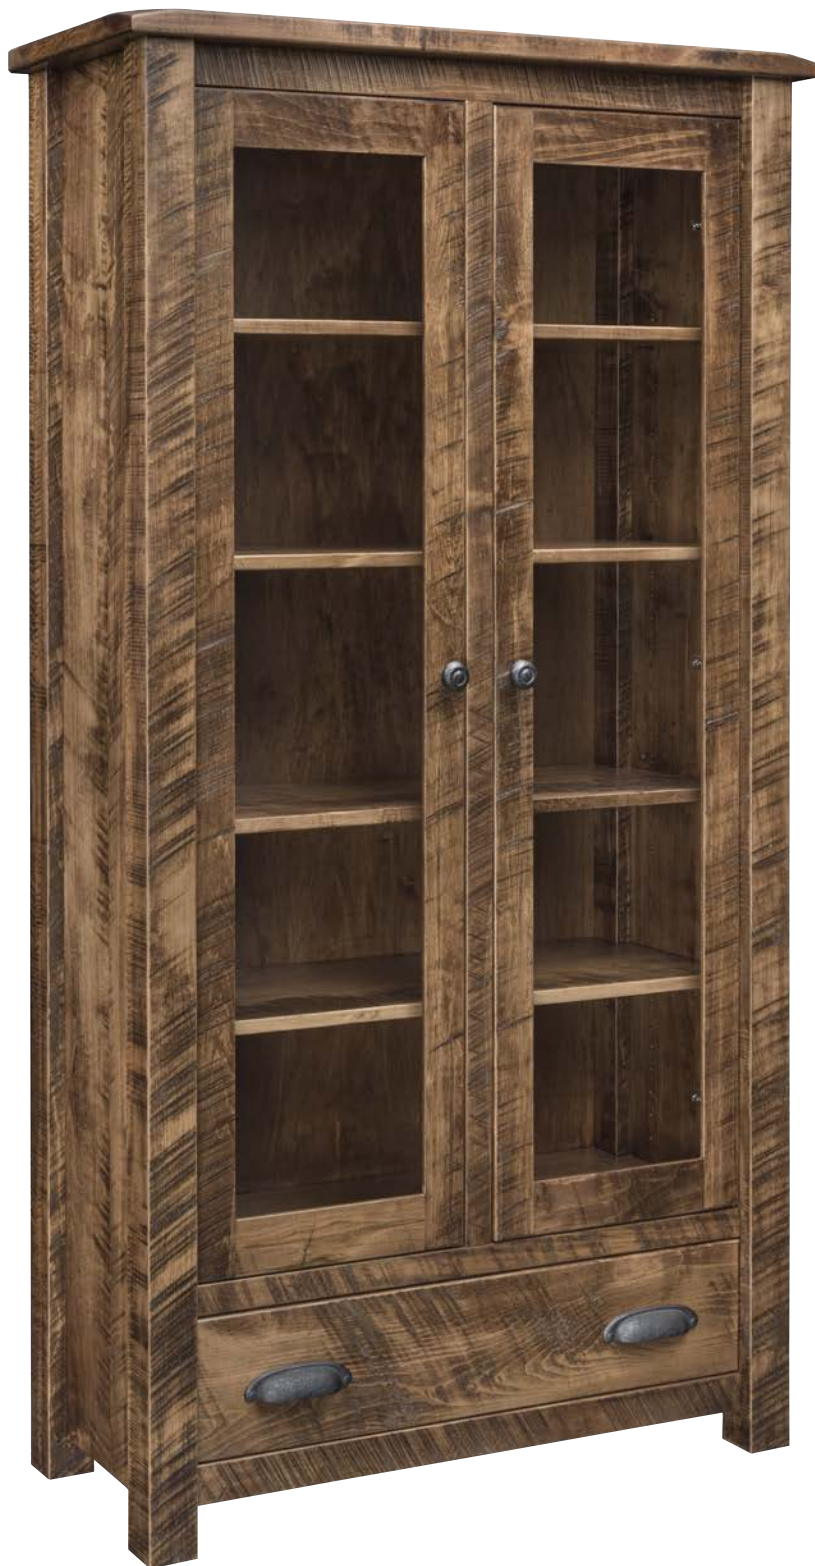

New In 2024

Bookcase Item #: LA-ELP-1638-72-BK-RS

Features

Full length glass doors. 4 adjustable shelves and 1 drawer.

- Overall: 16" d x 38" w x 72" h
- Hardware: P3003-BL knobs & P3004-BL pulls
- Wood: Rustic-Sawn Brown Maple with Almond stain & low sheen finish