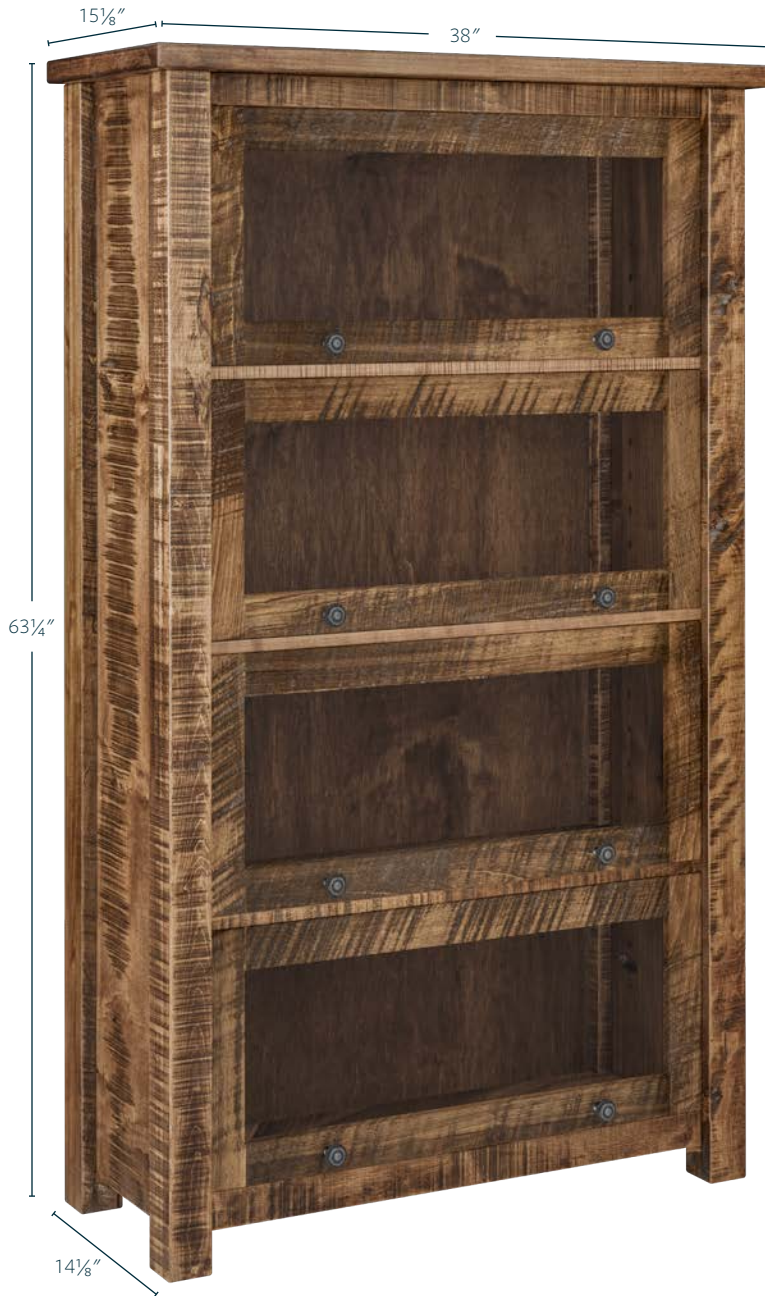

Barrister Bookcase

Item #: LA-ELP-1538-4-RS

Features

4 doors & shelves. Plain glass standard on doors.

- 15 $\frac{1}{8}$ " d x 38" w x 63 $\frac{1}{4}$ " h
- Hardware: P3003-BL
- Wood: Rustic-Sawn Brown Maple with Almond stain & low sheen finish

Also Available

- 2 Door (LA-ELP-1538-2-RS)
- 3 Door (LA-ELP-1538-3-RS)
- 5 Door (LA-ELP-1538-5-RS)

Clear Glass Standard

Additional Options Below