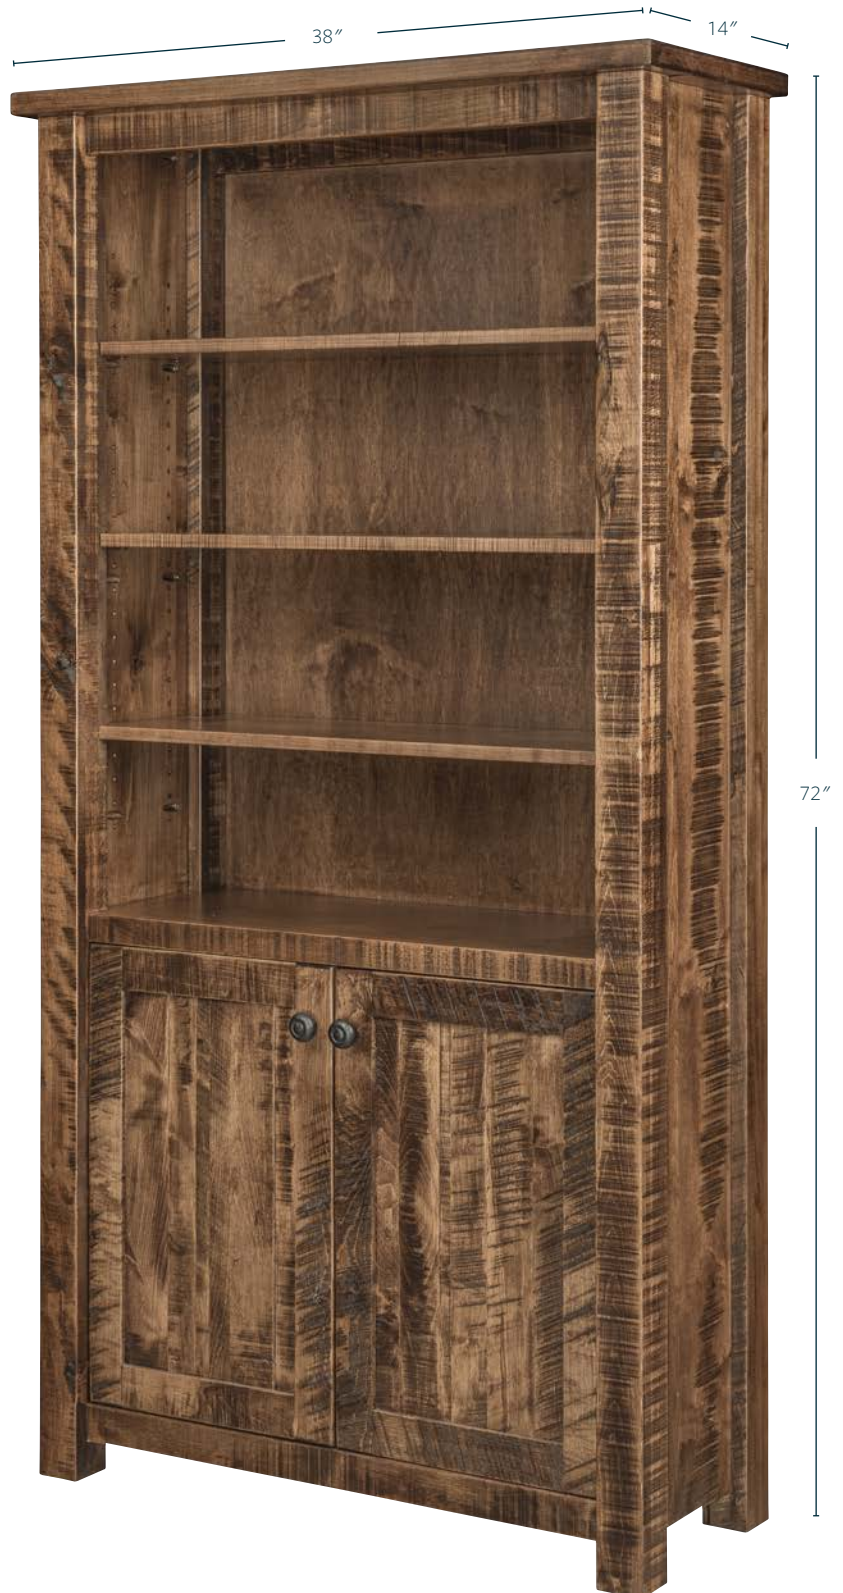

AB-301 Glass

Bookcase Item #: LA-ELP-3872-WD-RS

Features

4 adjustable shelves and 2 doors.

- Overall: 14"d x 38"w x 72"h
- Case: 13"d x 36"w x 72"h
- Shelves: 11"d x 32³/₄"w
- Hardware: P3003-BL
- Wood: Rustic-Sawn Brown Maple with Almond stain & low sheen finish

Also Available

- 48"h (LA-ELP-3848-WD-RS)
- 60"h (LA-ELP-3860-WD-RS)
- 84"h (LA-ELP-3884-WD-RS)
- 48"h (LA-ELP-3848-BK-RS) no doors
- 60"h (LA-ELP-3860-BK-RS) no doors
- 72"h (LA-ELP-3872-BK-RS) no doors
- 84"h (LA-ELP-3884-BK-RS) no doors