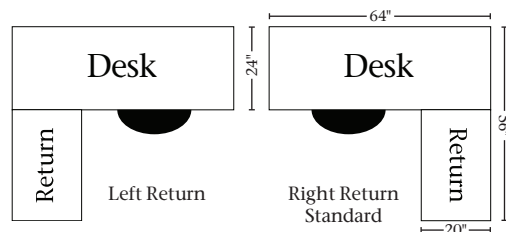

Power Options Available for All Desks

Built in Data Port
Wireless Charging Port

Pop Up Power Station