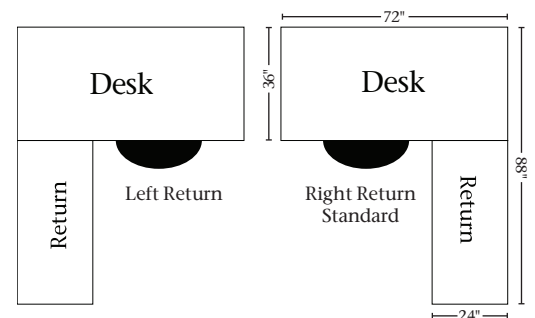

FREEMONT MISSION