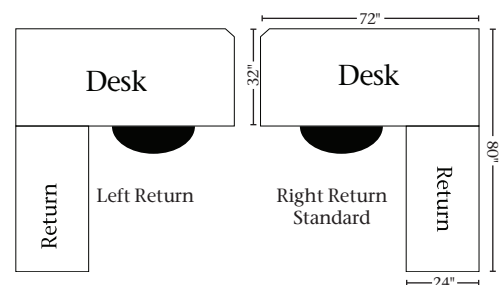

COVINGTON L-Shape Desk

CCT-76 Hutch Topper

76w x 15d x 48h

Standard Features

- Will fit CCD 32RD Corner Desk
- Mullion doors
- Clear glass
- Glass shelves in upper doors
- Unfinished back
- (5) puck lights with dimmer
- 53005-AS knobs

Options include solid wood doors, no puck lights, solid wood shelves, and hardware.

Rustic Cherry with FC-17882 Vintage Antique Stain

CCT-76

CCD-32-RD

Pictured as a left hand return

CCD-32-RD L-Shape Desk

Corner Desk 72w x 32d x 31h

Return Desk 48w x 24d x 31h

Standard Features

- Right Hand Return
- Finished back on desk only
- Keyboard pullout on return
- No cord hole
- Pencil Drawer on desk
- Writing pullouts
- Letter size files
- 6" overhang on desk side
- 53010-AS cup pull
- 53005-AS knobs

Options include finished back on return, cord holes (please specify), and hardware.

Rustic Cherry with FC-17882 Vintage Antique Stain

COVINGTON