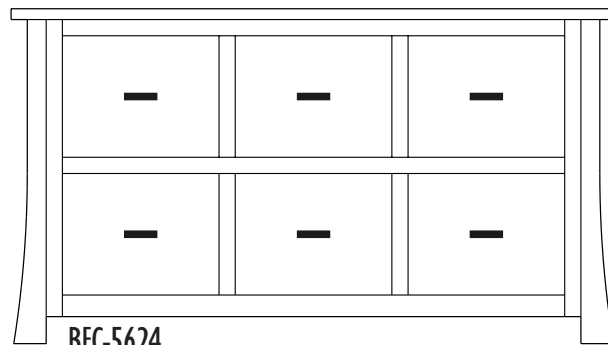

BRIDGEFORT MISSION Credenza

BFC-5624 Credenza

56w x 24d x 31h

BFC-6024-3DR Credenza

60w x 24d x 31h

BFC-6024-D2 Credenza

60w x 24d x 31h

BFC-6024-LD Credenza

60w x 24d x 31h

Standard Features

- Letter-size hanging files
- Adjustable shelves behind doors
- Unfinished back
- Full-extension drawer slides
- P2174-OBH cup pull
- P2170-OBH knobs

Options include finished back and hardware styles.

Rustic Cherry with FC-N 3173 New Carrington Stain

BFC-5624

BRIDGEFORT MISSION