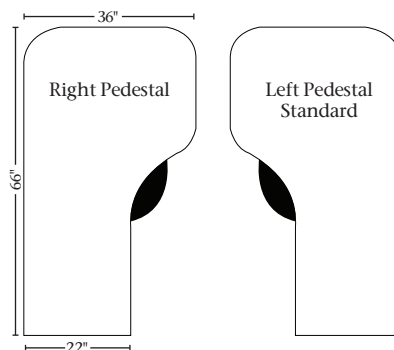

BELMONT

Home or Office Desks

BO-62-RD Pedestal Desk

66w x 36d x 31h

Standard Features

- (1) letter-size laterally hanging file drawer
- Full-extension drawer slides
- (2) pencil drawers
- 2981 DACM pulls
- 2980 DACM knobs

Options include additional hardware styles and a cord hole. Add finished side panel. To add use finished back pricing in your price list.

Brown Maple with Tavern Stain