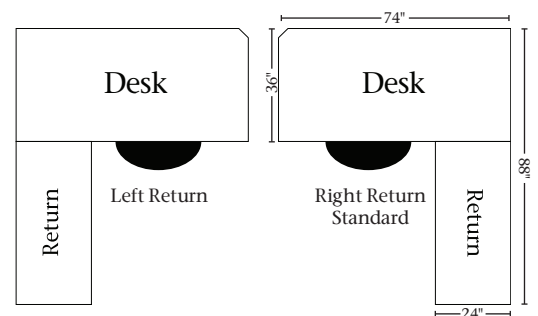

BRIDGEFORT MISSION