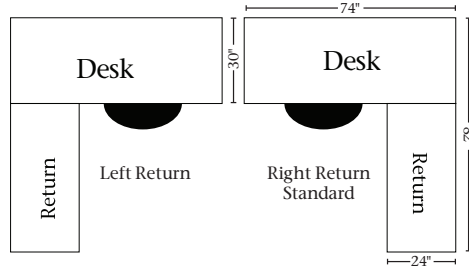

Standard Features

- Left or right return
- Finished back on desk
- No cord hole
- Pencil drawer on desk side
- Keyboard pull-out on return side
- Full-extension drawer slides
- Letter-size hanging files
- D553-BL Mission Period hardware
- MRD-36 will have a 6" overhang
- MRD-30 will have a 2" overhang

Options include MT Hutch, other hardware styles, and tower door.
Rustic Hickory with Sandstone Stain

MRD-30