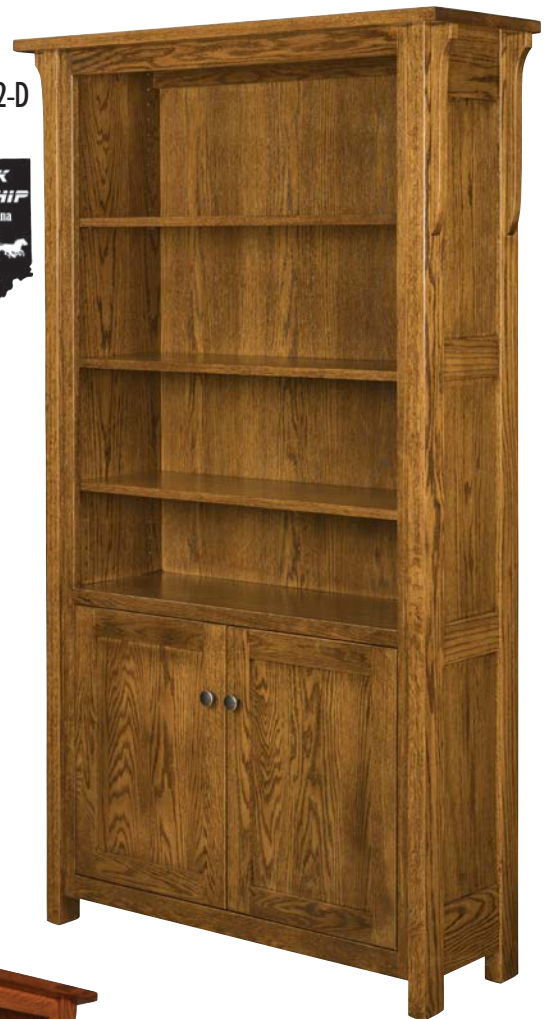

BOSTON Bookcases

BO-3784-0 Bookcase

41w x 14d x 84h

BO-3780-0 Bookcase

41w x 14d x 80h

BO-3772-0 Bookcase

41w x 14d x 72h

BO-3760-0 Bookcase

41w x 14d x 60h

BO-3748-0 Bookcase

41w x 14d x 48h

BO-3736-0 Bookcase

41w x 14d x 36h

Standard Features

- 10.75" shelf depth
- Adjustable shelves

Quartersawn White Oak with Michaels Cherry Stain

* Top size is 41.5w x 14d

* Case size is 37.5w x 12.5d

For Matching Bookcases with doors, see our complete collection in our Bookcase Catalog on pages 25-30.

See Bookcase Price List for prices.

BO-3772-D

BO-3784-0

BO-3772-0

BO-3760-0

BO-3748-0