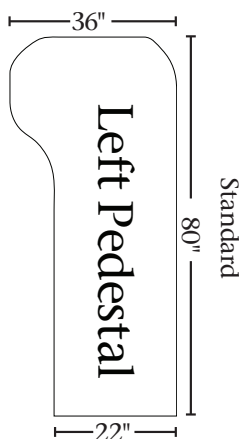

CO-80-RD Pedestal Desk

80w x36d x 31h

Standard Features

- All sides are finished
- A door will include (1) adjustable shelf
- Drawers will include (2) standard drawers and (1) letter size hanging file
- 53005-AS knobs
- 53010-AS cup pulls

Brown Maple with FC-4200 Almond Stain