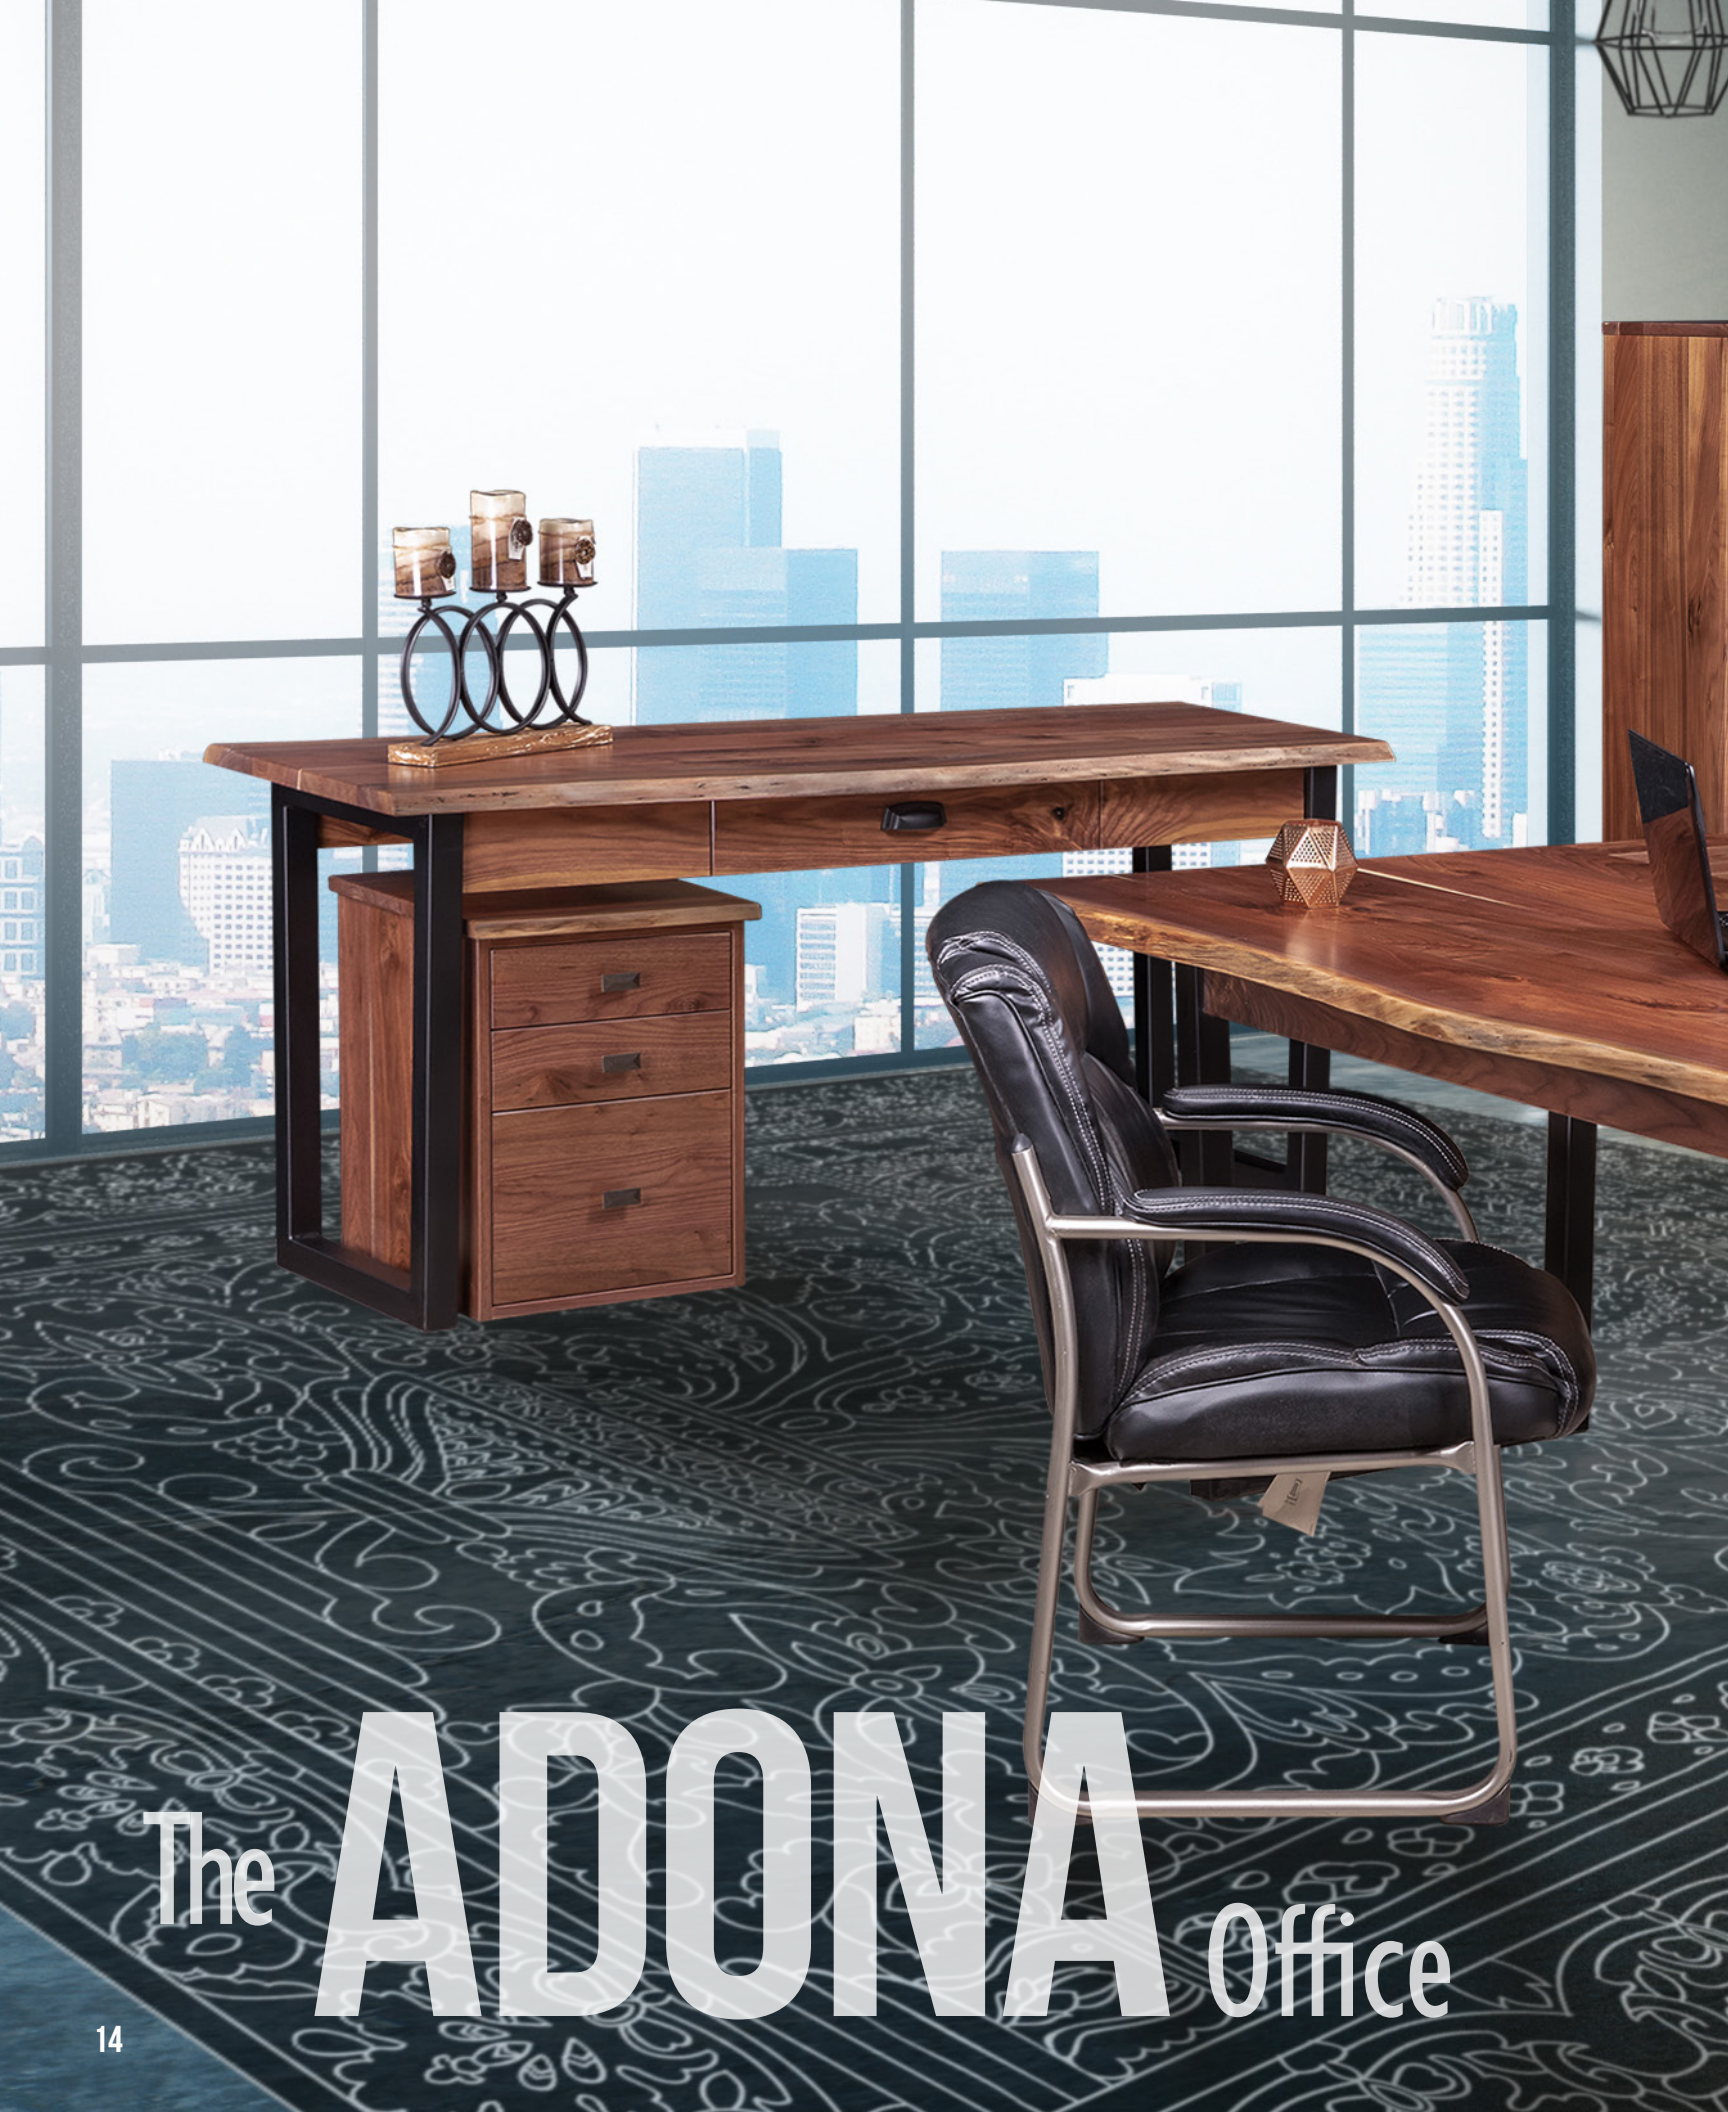

## A LIFETIME OF BEAUTY

Caring for Wood Furniture .....	218
L & N Warranty .....	218

The **ADONA** Office

A 1 1/4" live edge top and sleek metal sides give the Adona a simple and modern style. With the simplicity of this collection, it is perfect with any décor already implemented in your home or office space.