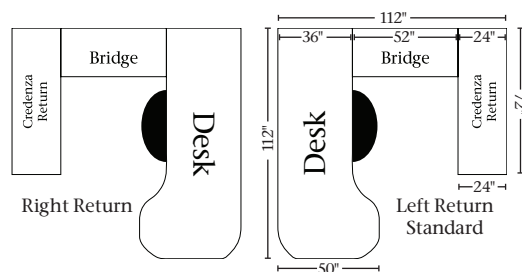

COVINGTON U-Shape Desk

CCT-72 Hutch Topper

72w x 15d x 48h

Standard Features

- This topper will fit CUSD U-Shape Desk
- Will fit any 72" desk or credenza
- Wood doors
- Adjustable shelves
- (3) puck lights
- Unfinished back
- 53005-AS knobs

Options include glass doors, no puck lights, and hardware.

Rustic Cherry with FC-17882 Vintage Antique Stain

CCT-72

CUSD

CUSD U-Shape Desk

Desk 112w x 50d x 31h

Bridge 52w x 24d x 31h

Return 72w x 24d x 31h

Standard Features

- Finished backs on desk and bridge side only
- Unfinished back on return
- Keyboard pullout on bridge
- Pencil drawers on desk and return
- No cord holes
- Writing pullout on desk
- Letter size files
- 6" overhang on back of desk
- 53010-AS cup pulls
- 53005-AS knobs

Options include cord holes (please specify), hardware, and finished back on return.

Rustic Cherry with FC-17882 Vintage Antique Stain

Power Options Available for All Desks

Built in Data Port
Wireless Charging Port

Pop Up Power Station