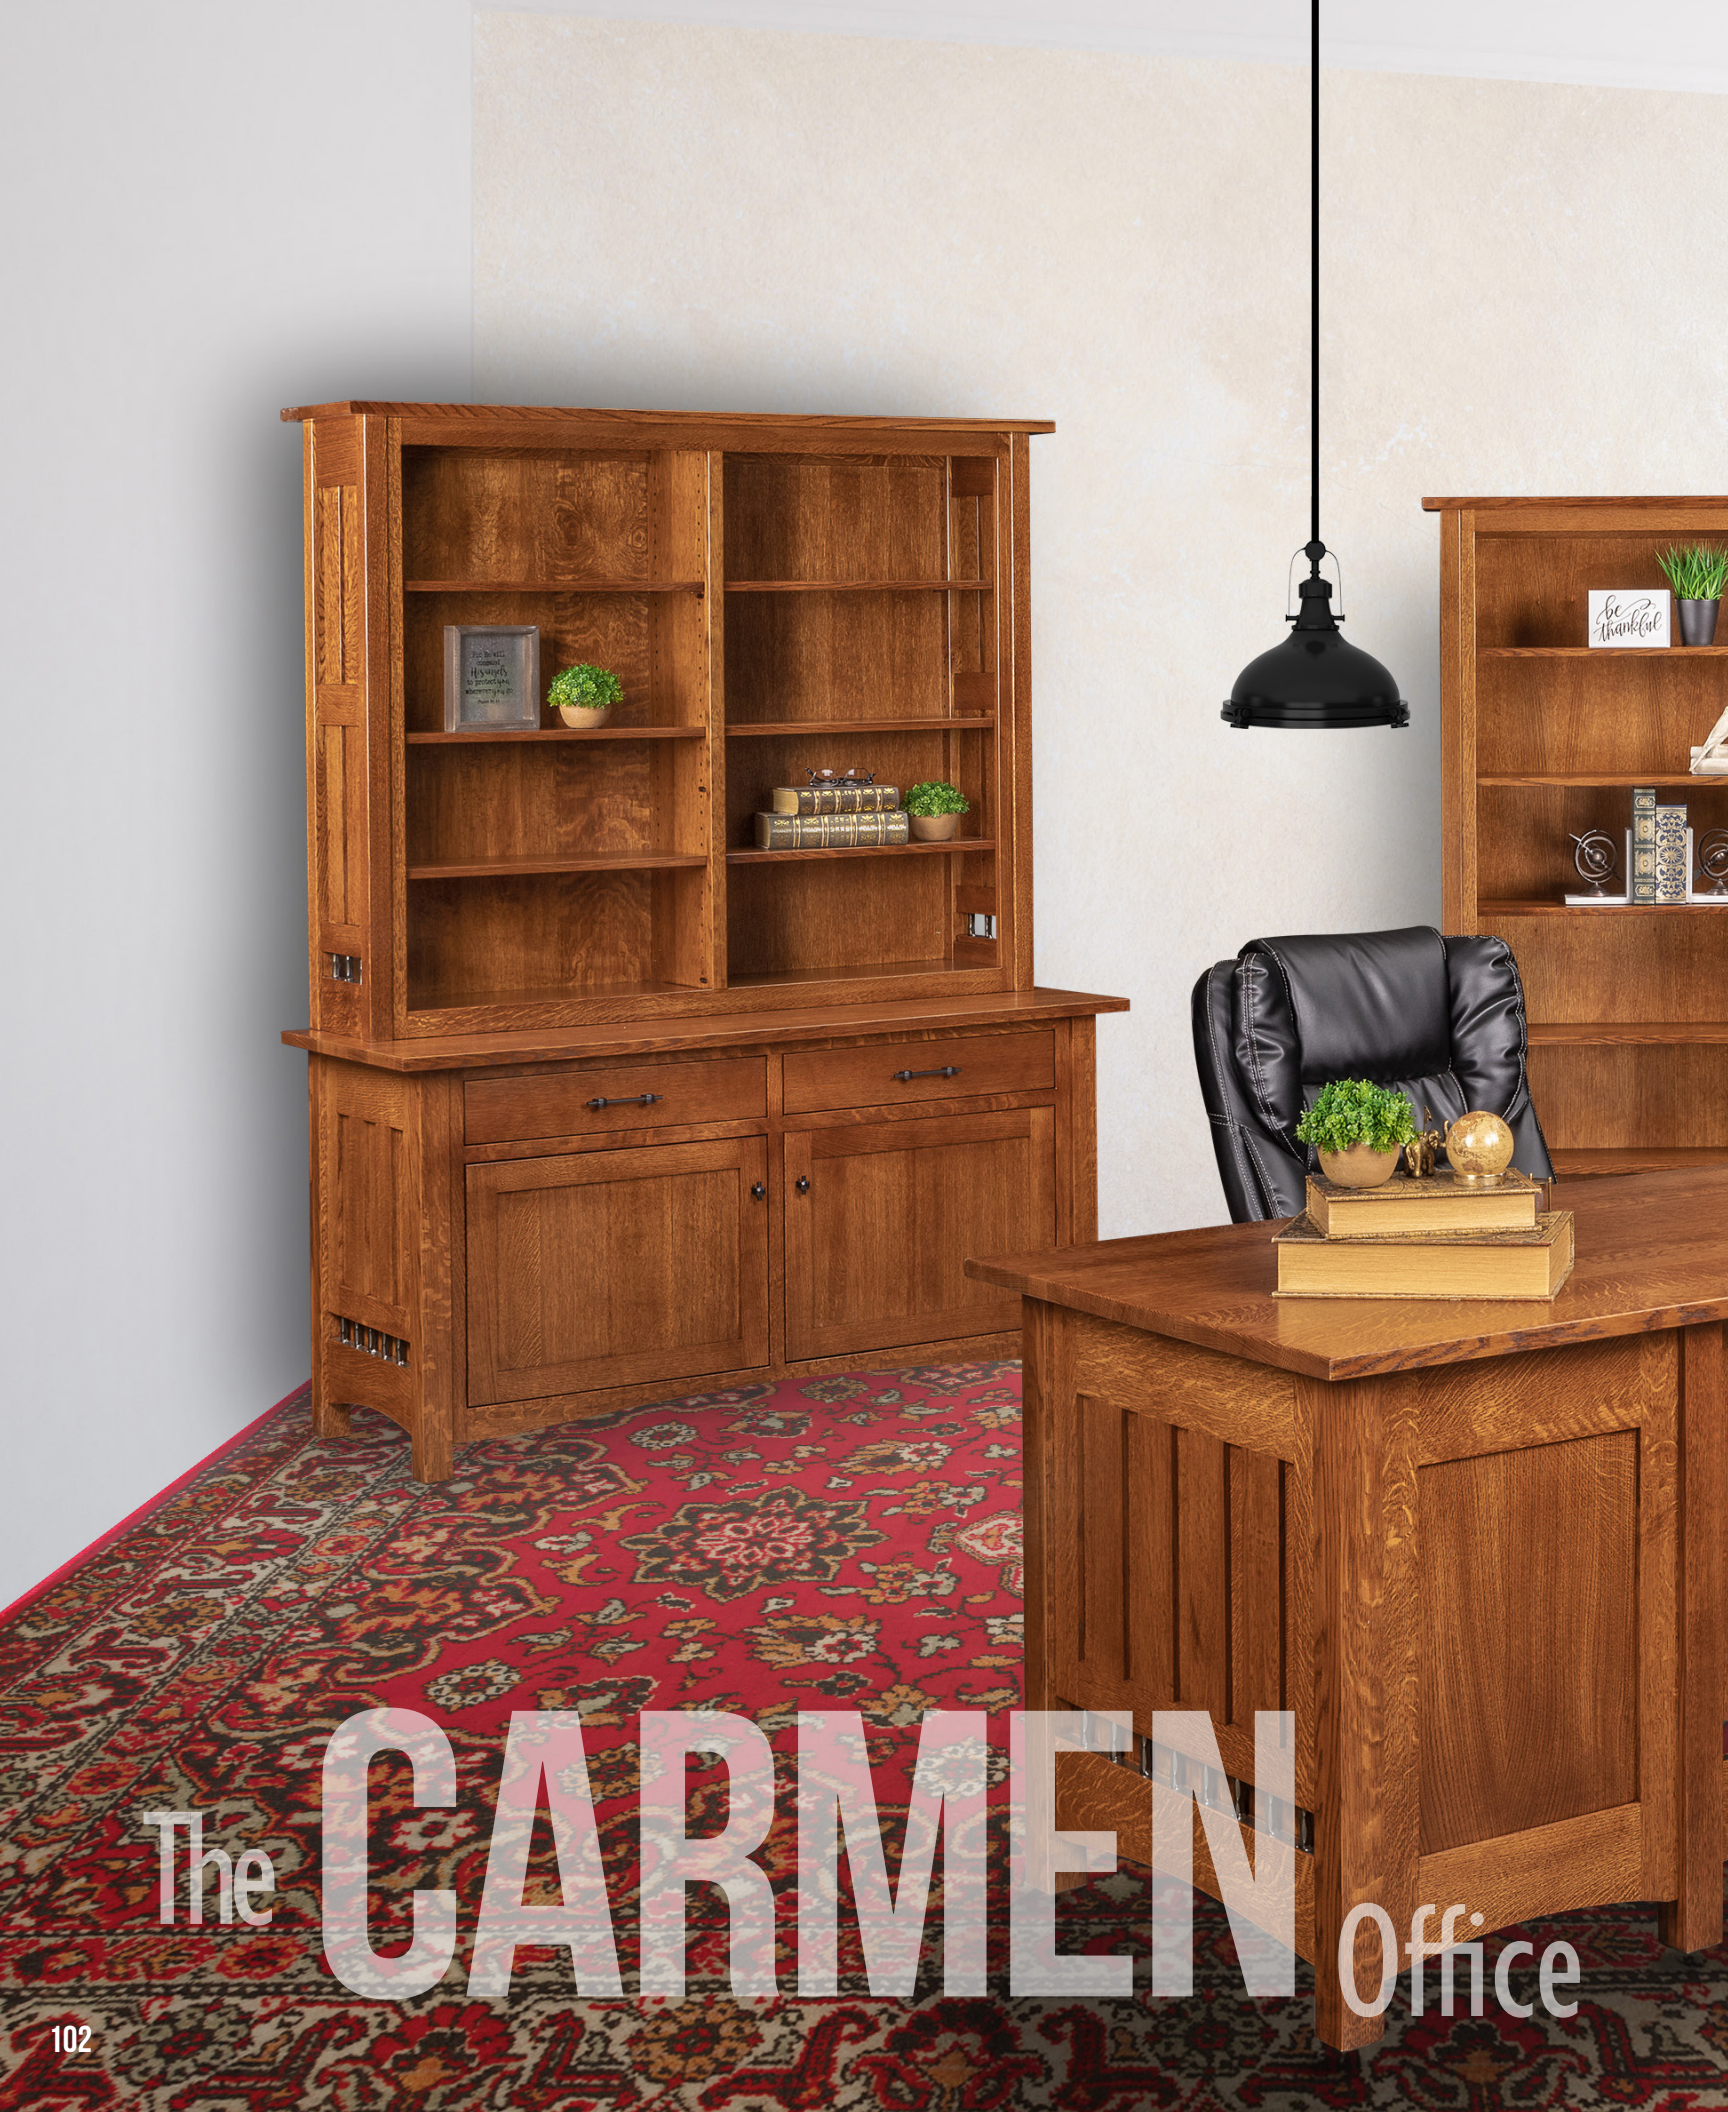

BFB-4060-O

BFB-4048-O

The **CARMEN** Office