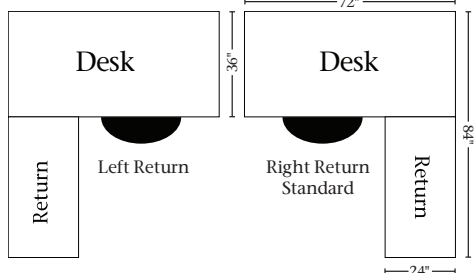

Power Options Available for All Desks

Built in Data Port

Wireless Charging Port

Pop Up Power Station

BFD-48-RD