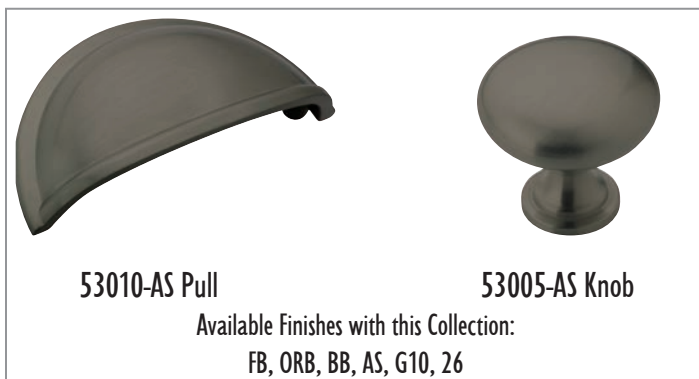

HARDWARE

Authentically reproduced hardware adds the finishing touches to all L&N office furniture. Although we have selected specific hardware styles as standard for each office collection, we invite our customers to add their own touches by choosing optional hardware from the offerings that follow.