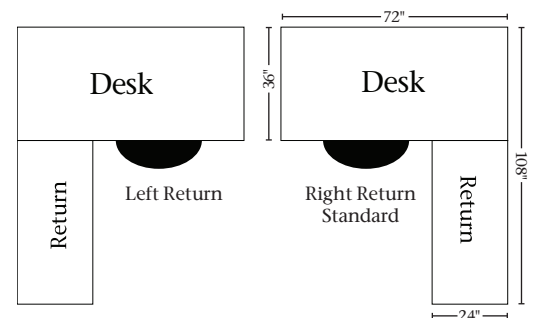

FREEMONT MISSION

Corner Desk & Hutch

FMT-103 Hutch

103w x 13.5d x 47h

Standard Features

- Fits only FMRD3672 desk
- Solid wood, reverse-raised-panel doors
- Adjustable shelves
- Puck lights
- Unfinished back
- P2152-WOA knobs

Options include glass doors, no puck lights, and hardware choices.

Quartersawn Oak with Michaels Cherry Stain

FMRD-3672

FMT-103

FMRD-3672 Corner Desk

72w x 36d x 31h

Return Desk

72w x 24d x 31h

Standard Features

- Left or right return desk
- Keyboard pull-out on return
- Pencil drawer on desk
- Finished back on desk
- Unfinished back on return
- No cord hole
- Letter-size hanging files
- P2153-WOA pulls
- P2152-WOA knobs

Options include hardware, cord hole, undermount soft-close slides, and FMT-103 Hutch.

Quartersawn Oak with Michaels Cherry Stain