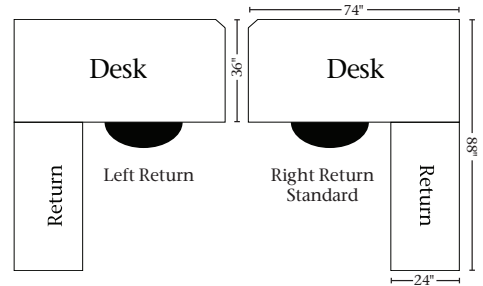

MODESTO

Corner Desk & Hutch

MT Hutch

82w x 16d x 48h

Standard Features

- Fits on MRD-36 or MRD-30
- Reverse raised panel doors
- Adjustable shelves
- Unfinished back
- D553-BL Mission Period hardware

Options include other hardware styles. Shown with optional D552-BL hardware.
Rustic Hickory with Sandstone Stain

MRD-36 Corner Desk

74w x 36d x 31h

Return Desk

52w x 24d x 31h

MRD-30 Corner Desk

74w x 30d x 31h

Return Desk

52w x 24d x 31h

Standard Features

- Left or right return
- Finished back on desk
- No cord hole
- Pencil drawer on desk side
- Keyboard pull-out on return side
- Full-extension drawer slides
- Letter-size hanging files
- D553-BL Mission Period hardware
- MRD-36 will have a 6" overhang
- MRD-30 will have a 2" overhang

Options include MT Hutch, other hardware styles, and tower door.
Rustic Hickory with Sandstone Stain

MRD-36