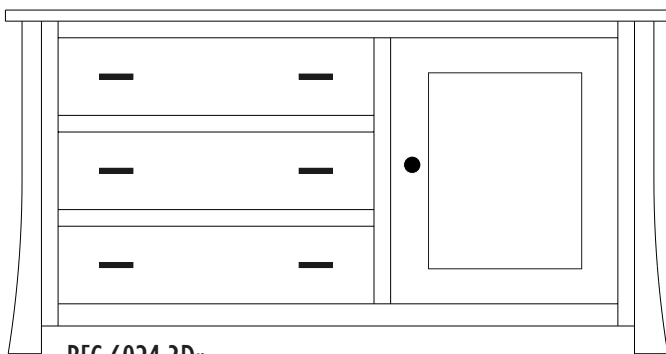

BFC-6024-3Dr