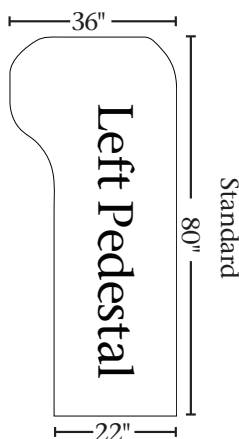

CO-80-RD Pedestal Desk

80w x36d x 31h

Standard Features

- All sides are finished
- A door will include (1) adjustable shelf
- Drawers will include (2) standard drawers and (1) letter size hanging file
- K-6025-SIM knobs
- K-602-96-SI pull

Brown Maple with SP-170 Weathered Snow White 10 Sheen Stain on Base and FC-50241 Charwood Stain on Top.