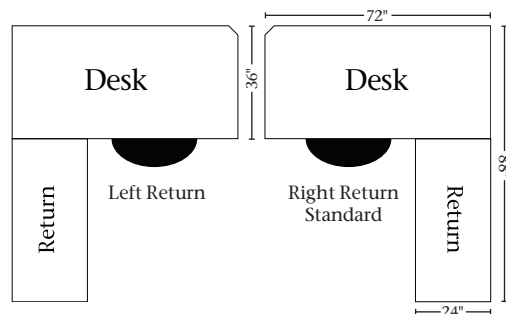

Power Options Available for All Desks

Built in Data Port

Wireless Charging Port

Pop Up Power Station