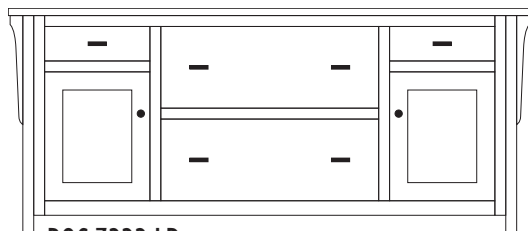

BOC-7222-LD