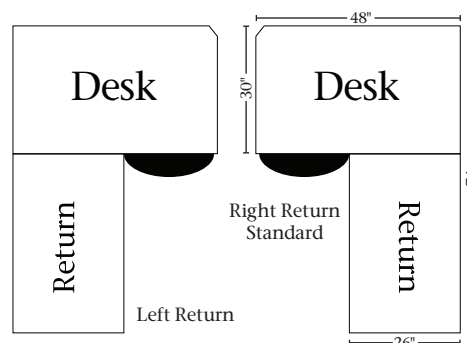

BOSTON

Corner Desk & Hutch Topper

BO-681442

BO-681442 Hutch Topper

68w x 14d x 42h

Standard Features

- Will fit 4872 RD Corner Desk
- Solid wood doors
- Adjustable shelves
- No lights
- Unfinished back
- AMBP4425-ORB knobs

Options include puck lights, glass doors, and customized to fit your desk.

Quartersawn White Oak with Michaels Cherry Stain

BO-4872-RD

Corner Desk

48w x 30d x 31h

Return Desk

42w x 26d x 31h

Standard Features

- Return on right
- Desk and return pencil drawers
- Finished back on desk
- Unfinished back on return
- (1) file drawer
- (2) small drawers
- (1) writing pullout
- AMBP4424-ORB pulls
- AMBP4425-ORB knobs

Options include finished back on return, left or right return (no upcharge), hardware styles, and cord holes.

Quartersawn White Oak with Michaels Cherry Stain

BO-4872-RD