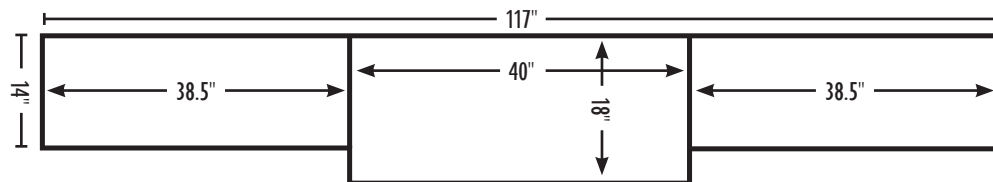

Top view of unit