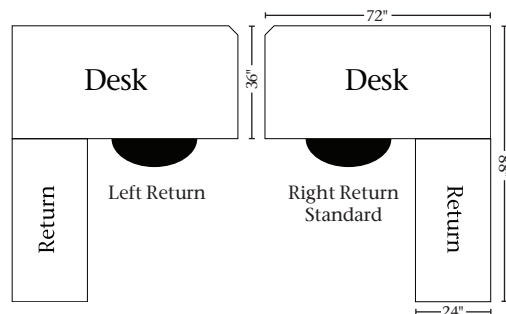

MANITOBA

Corner Desk & Hutch

MACT-792149 Hutch

79w x 21d x 49h

Standard Features

- Glass doors with mullions
- (3) puck lights and dimmer
- Adjustable glass shelves
- Unfinished back
- K519-ABSB knobs

Options include no lights, wood doors, solid wood shelves, and other hardware styles.

Rustic Hickory with FC-46483 Golden Harvest Stain

MACT-792149

MAD-7288-CD

MAD-7288-CD Corner Desk

36w x 72d x 31h

Return Desk

24w x 52d x 31h

Standard Features

- Left or right return
- Finished back on desk
- Unfinished back on return
- Cord hole
- Writing and keyboard pull-outs
- Letter-size hanging files
- 9" back overhang on desk section
- K-519-96-ABSB pulls
- K-519-ABSB knobs

Options include without cord hole and with optional hardware.

Rustic Hickory with FC-46483 Golden Harvest Stain

Finished Back

Power Options Available for All Desks

Built in Data Port
Wireless Charging Port

Pop Up Power Station