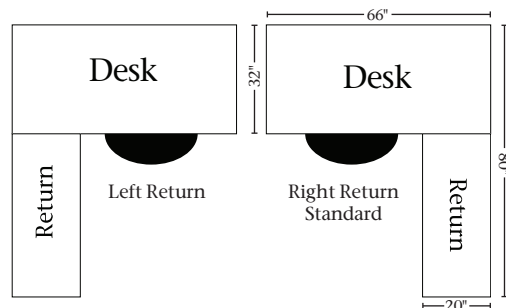

FREEMONT MISSION

Corner Desk & Hutch

FMCT Hutch

64w x 13.5d x 47h

Standard Features

- Fits FMRD or FMFD32 desk
- Solid wood, reverse-raised-panel doors
- Adjustable shelves
- Unfinished back
- P2152-WOA knobs

Options include glass doors and other hardware choices.

Quartersawn Oak with Michaels Cherry Stain

FMRD-32 Corner Desk

66w x 32d x 31h

Return Desk

48w x 20d x 31h

Standard Features

- Left or right return desk
- Keyboard pull-out
- Pencil drawer
- Finished backs
- No cord hole
- Letter-size hanging files
- P2153-WOA pulls
- P2152-WOA knobs

Options include hardware, cord hole, tower door, and FMCT, FMT64 or FMT72 hutch.

Quartersawn Oak with Michaels Cherry Stain

Power Options Available for All Desks

Built in Data Port

Wireless Charging Port

Pop Up Power Station