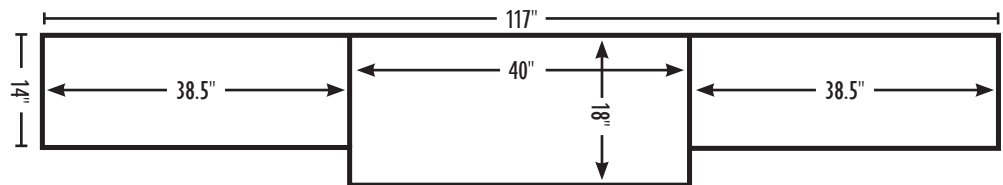

Top view of unit