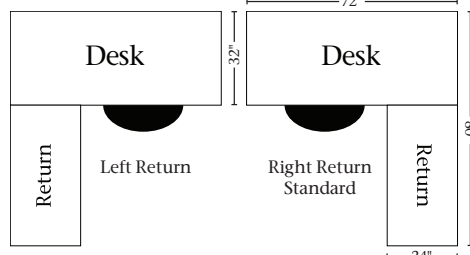

BELMONT

Corner Desks

BFD-32-RD
Corner Desk
72w x 32d x 31h
Return Desk
48w x 24d x 31h

BFD-36-RD
Corner Desk
72w x 36d x 31h
Return Desk
72w x 24d x 31h

BFD-48-RD
Corner Desk
72w x 36d x 31h
Return Desk
48w x 24d x 31h

Standard Features

- Return on left or right
- Letter-size hanging files
- Pencil drawer
- Keyboard pull-out on return
- Finished back on desk
- Unfinished back on return
- Cord hole
- Full-extension drawer slides
- 2981 DACM pulls
- 2980 DACM knobs

Options include alternate hardware styles, no cord hole, a CPU door, finished back on the return and BCT72 or BHT72GD hutch to fit any corner desk or 72-inch return.

Rustic Cherry with Seely Stain

Power Options Available for All Desks

Built in Data Port

Wireless Charging Port

Pop Up Power Station

BFD-32-RD