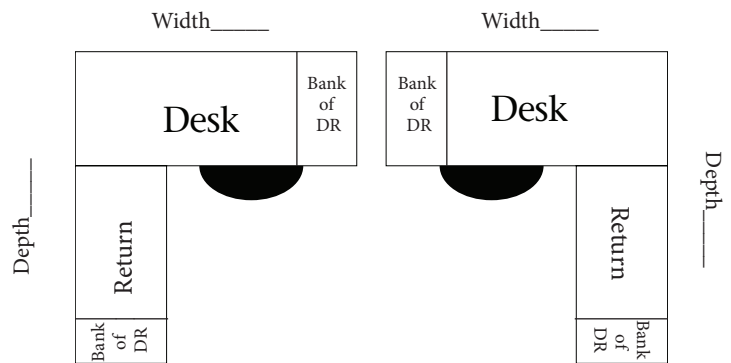

PLEASE USE THIS TEMPLATE WHEN ORDERING

Keep this form in your catalog and make copies as needed. This form is provided for you to streamline the ordering process. Please fill out completely and mark where you would like to place the cord holes.

WOODWORKING

2240N 925W
Shipshewana, In 46565
vm 260-768-7008
fax 260-768-7011
email: lnwoodworking@ibyfax.com

Company Name _____
PO # _____
Contact _____
Address _____
Phone _____
Email _____

To the right please indicate where you would like your power supply customization.

Collection _____

Item _____

Power Supply Options _____

_____

_____

_____

Standard Cord Hole _____

Cord Hole with Grommet _____

POWER SUPPLY OPTIONS

Item #	Description
PUP	Pop Up Power Station
BID	Build In Data Port
PUU	Pop Up USB

Item #	Description
SCH	Standard Cord Hole
OWG	Optional Wood Grommet
WCD	Wireless Charging Dock