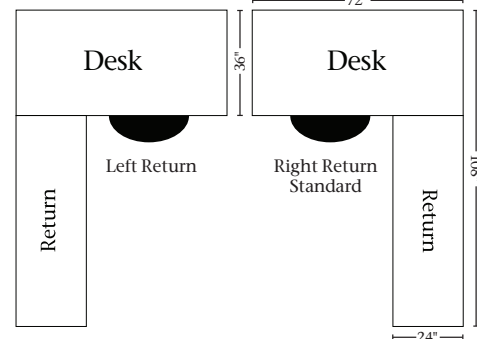

BELMONT

Corner Desks

BFD-32-RD
Corner Desk
72w x 32d x 31h
Return Desk
48w x 24d x 31h

BFD-36-RD
Corner Desk
72w x 36d x 31h
Return Desk
72w x 24d x 31h

BFD-48-RD
Corner Desk
72w x 36d x 31h
Return Desk
48w x 24d x 31h

Standard Features

- Return on left or right
- Letter-size hanging files
- Pencil drawer
- Keyboard pull-out on return
- Finished back on desk
- Unfinished back on return
- Cord hole
- Full-extension drawer slides
- 2981 DACM pulls
- 2980 DACM knobs

Options include alternate hardware styles, no cord hole, a CPU door, finished back on the return and BCT72 or BHT72GD hutch to fit any corner desk or 72-inch return.

Rustic Cherry with Seely Stain

Power Options Available for All Desks

Built in Data Port

Wireless Charging Port

Pop Up Power Station

BFD-36-RD