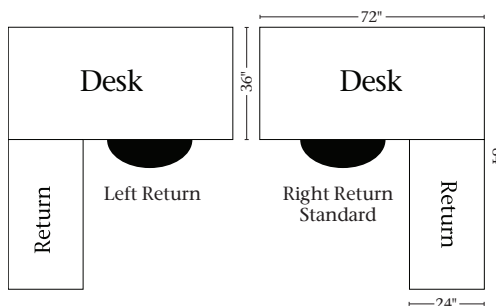

ADONA Corner Desk

AD-7284 Corner Desk

72w x 36d x 31.25h
22" drawer

Return Desk

48w x 24d x 31.25h
16" drawer

Standard Features

- Right hand return
- Available left or right return
- Finished back on both sides
- Pencil drawer on desk
- Keyboard drawer on return
- (1) file drawer with (2) smaller drawers on return
- Letter size file
- 8" overhang on back of desk
- 1 1/4" thick tops with live edge on desk back side
- Knee opening height is 25"
- P 3072-MB Pulls
- PA 1218-MB Knobs

Options include various hardware styles, cord holes, or power supply options.

Rustic Walnut with Natural Stain

Power Options Available for All Desks

Built in Data Port

Wireless Charging Port

Pop Up Power Station