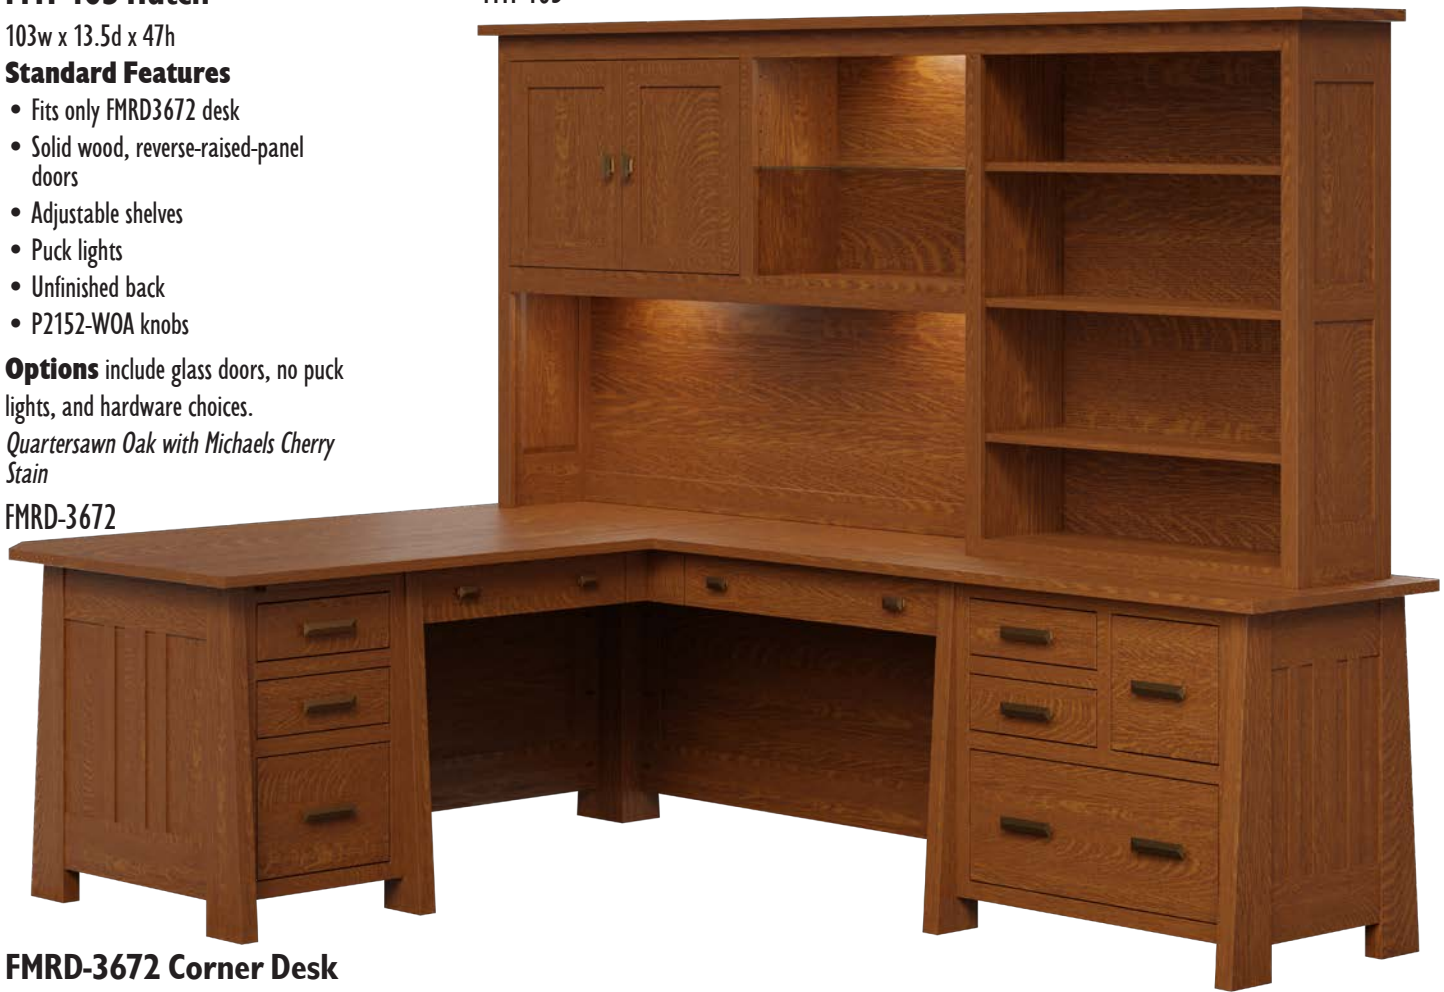

FREEMONT MISSION

Corner Desk & Hutch

FMT-103 Hutch

103w x 13.5d x 47h

Standard Features

- Fits only FMRD3672 desk
- Solid wood, reverse-raised-panel doors
- Adjustable shelves
- Puck lights
- Unfinished back
- P2152-WOA knobs

Options include glass doors, no puck lights, and hardware choices.

Quartersawn Oak with Michaels Cherry Stain

FMRD-3672

FMT-103

FMRD-3672 Corner Desk

72w x 36d x 31h

Return Desk

72w x 24d x 31h

Standard Features

- Left or right return desk
- Keyboard pull-out on return
- Pencil drawer on desk
- Finished back on desk
- Unfinished back on return
- No cord hole
- Letter-size hanging files
- P2153-WOA pulls
- P2152-WOA knobs

Options include hardware, cord hole, undermount soft-close slides, and FMT-103 Hutch.

Quartersawn Oak with Michaels Cherry Stain