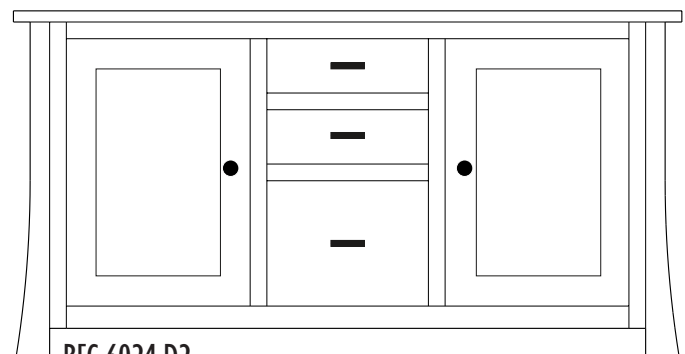

BFC-6024-D2

BRIDGEFORT MISSION