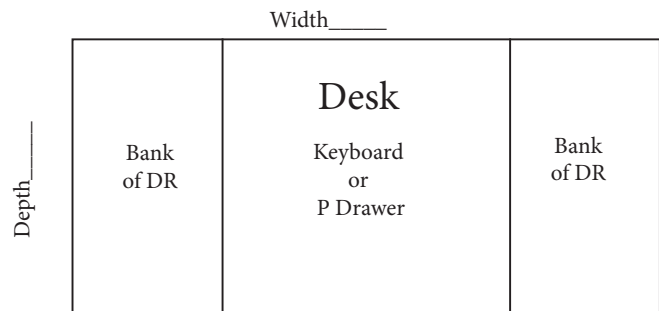

PLEASE USE THIS TEMPLATE WHEN ORDERING

Keep this form in your catalog and make copies as needed. This form is provided for you to streamline the ordering process. Please fill out completely and mark where you would like to place the cord holes.

WOODWORKING

2240N 925W
Shipshewana, In 46565
vm 260-768-7008
fax 260-768-7011
email: lnwoodworking@ibyfax.com

Company Name _____
PO # _____
Contact _____
Address _____
Phone _____
Email _____

To the right please indicate where you would like your power supply customization.

Collection _____

Item _____

Power Supply Options _____

_____

_____

_____

Standard Cord Hole _____

Cord Hole with Grommet _____

POWER SUPPLY OPTIONS

Item #	Description
PUP	Pop Up Power Station
BID	Build In Data Port
PUU	Pop Up USB

Item #	Description
SCH	Standard Cord Hole
OWG	Optional Wood Grommet
WCD	Wireless Charging Dock