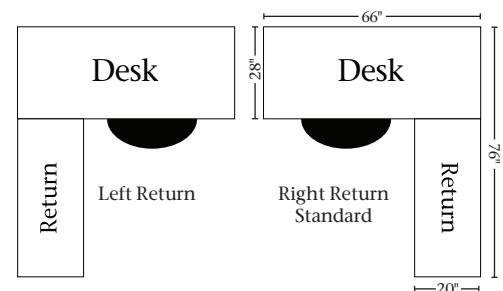

BRIDGEFORT MISSION