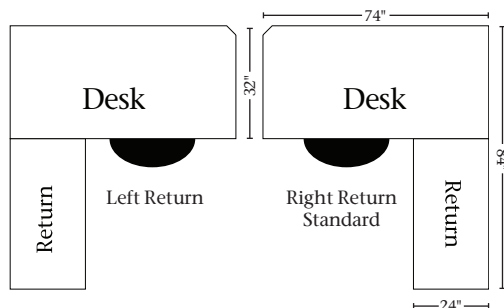

Power Options Available for All Desks

Built in Data Port
Wireless Charging Port

Pop Up Power Station