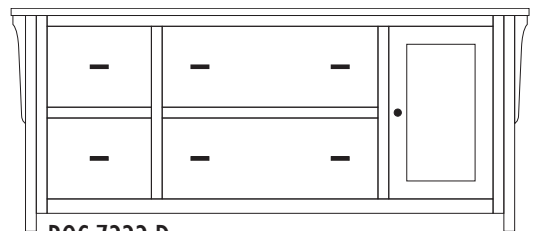

BOC-7222-D

BO-6820-LCR

Low Credenza

68w x 20d x 24h

Standard Features

- Unfinished back
- (1) adjustable shelf
- Letter-size lateral files
- Full-extension drawer slides
- AMBP4424-ORB pulls

Quartersawn White Oak with Michaels Cherry Stain