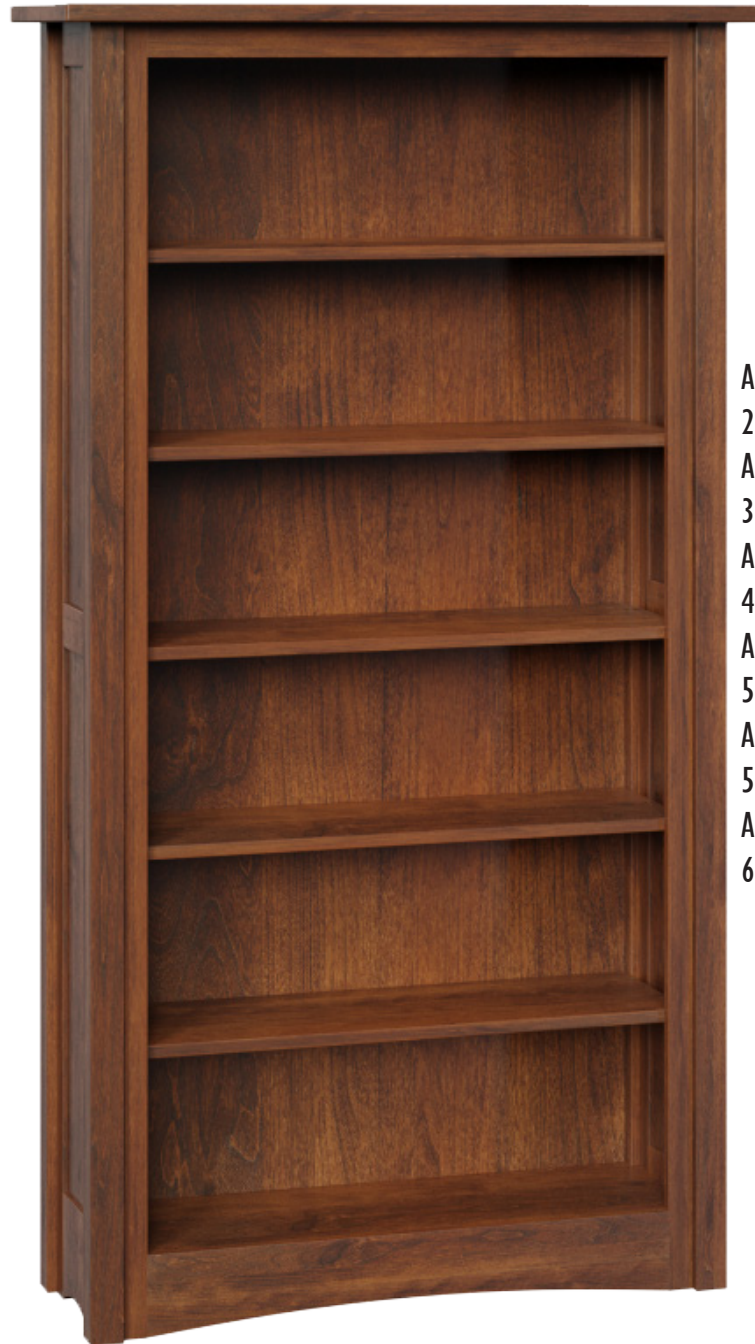

ASPEN Bookcases

AB-3736-O Bookcase

40w x 14d x 36h

AB-3748-O Bookcase

40w x 14d x 48h

AB-3760-O Bookcase

40w x 14d x 60h

AB-3772-O Bookcase

40w x 14d x 72h

AB-3780-O Bookcase

40w x 14d x 80h

AB-3784-O Bookcase

40w x 14d x 84h

Standard Features

- 10.75" shelf depth
- Adjustable shelves

Sap Cherry with Michaels Cherry Stain

* Top size is 40w x 14d

* Case size is 37w x 12.5d

For Matching Bookcases with doors, see our complete collection in our Bookcase Catalog on pages 13-20.

See *Bookcase Price List* for prices.

AB-3736-O

2 shelves

AB-3748-O

3 shelves

AB-3760-O

4 shelves

AB-3772-O (Shown)

5 shelves

AB-3780-O

5 shelves

AB-3784-O

6 shelves