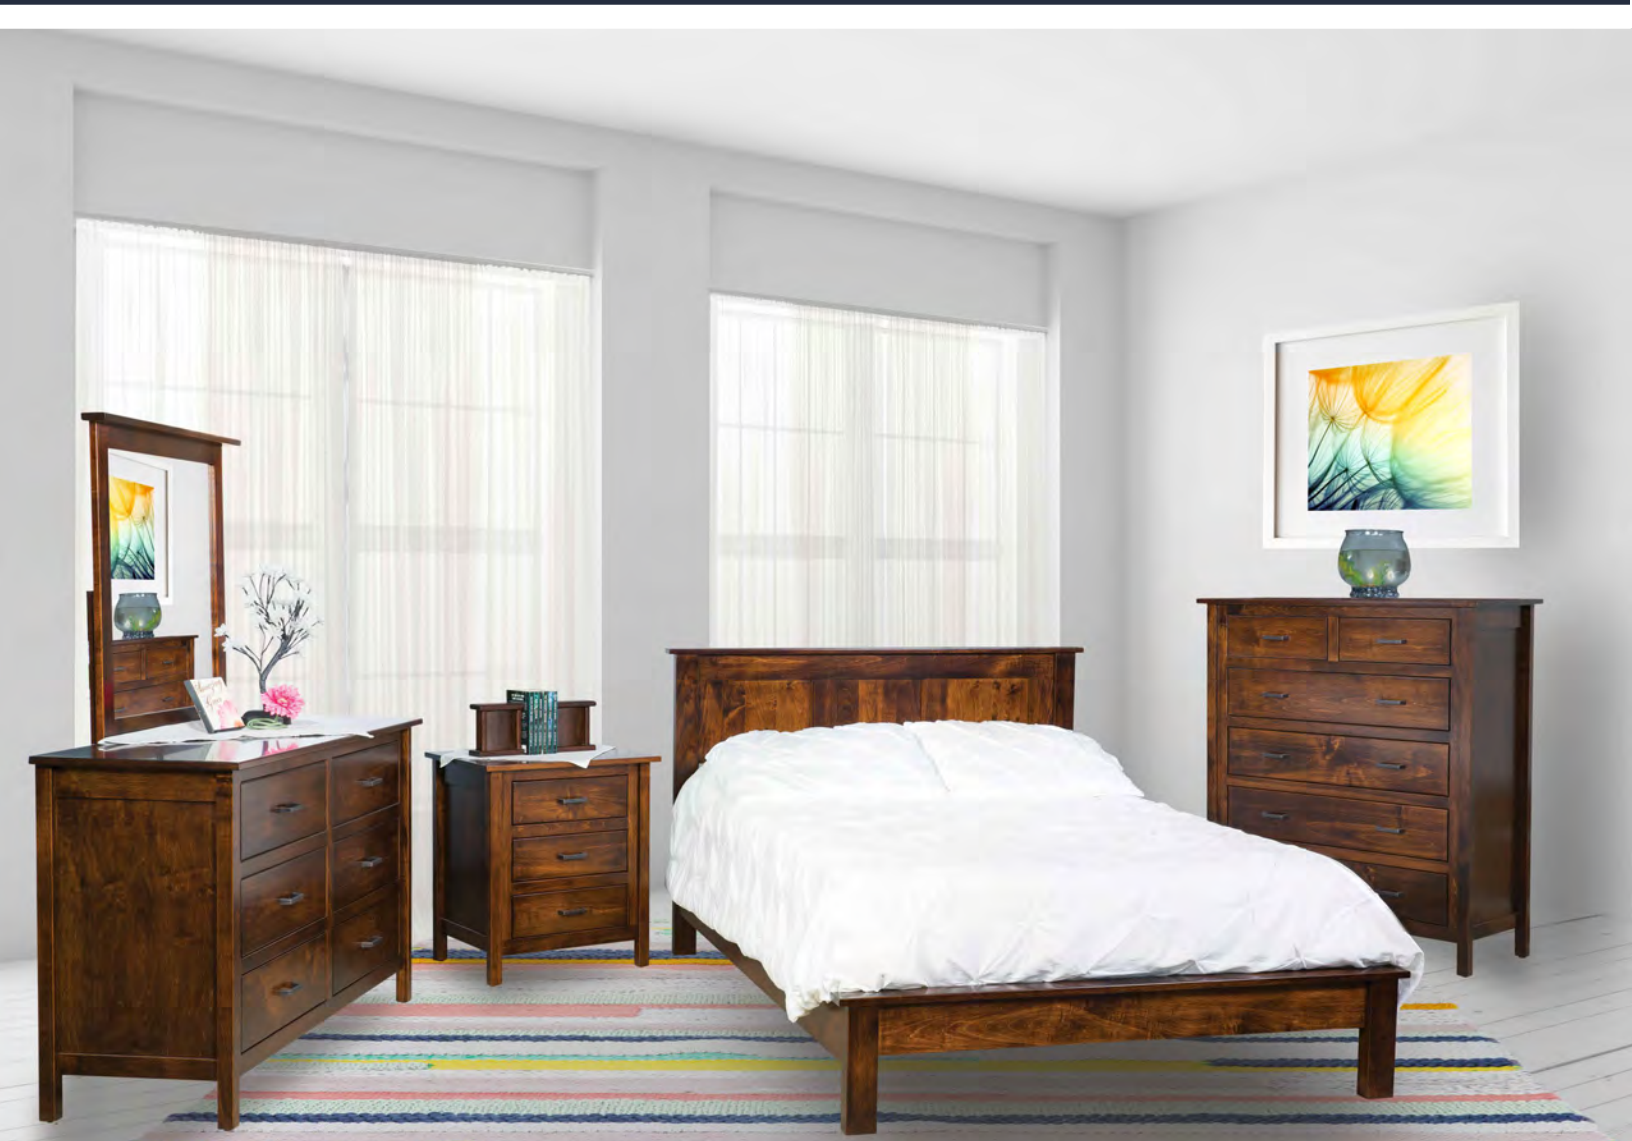

Accessories

Details Listed on Accessories Page
 725 West Lake Box Top
 Dimensions: 37 1/2"w x 6"h x 19 1/2"d
 290 Changing Table Pad

Large Round Over Edge

Austin

...

Bedroom Furniture Collection

••• Austin

350 Austin Full Bed