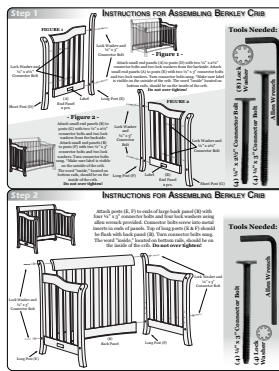

Stage 1 Crib

Use as a crib for newborn to toddler stage.

Stage 2 Toddler Bed

Use as a day bed for toddlers to preschoolers.

Stage 3 Double Bed

Use as a full bed from preschool through adulthood.

••• Quality Craftsmanship

Old Town Oak, LLC furniture is handcrafted in Topeka, Indiana, and every piece is signed by the artisan, Marlin Miller. Tool and hardware kit comes standard attached to every crib spring with easy to read and understand instructions. Panels are specially marked for ease of assembly. All beds are made with mortise & tenon joints, steel inserts, and decorative bronze connector bolts.