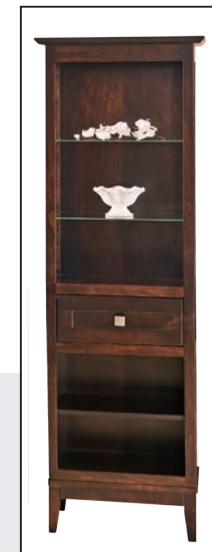

SC-3250T Venice
92w x 18d x 72h

TV opening: 47w x 18d
Console doors: 21¼w x 14h

Standard:

Adjustable shelves (2 glass at top of ea. tower;
1 wood at bottom of ea. tower, behind ea. glass
door and behind center door)

Soft-close doors

Full-extension drawers

1" tops

55273-SN hardware

*Priced as separate pieces – for other console
configurations that also work with Venice towers,
see TV Consoles section*

SC-Venice Tower
24w x 15¼d x 72h