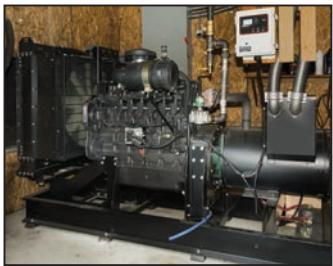

COME HOME TO QUALITY

At Schwartz Creations we believe in tradition. Amish woodworking skills are passed down from generation to generation and building quality furniture is a family enterprise. We also believe in honoring the natural resources so abundant here in Indiana. Oak, Maple, Hickory, Elm and other native woods are carefully selected and painstakingly crafted into functional works of art for the home. Tops and sides are solid wood. Drawers are dovetailed. All features and options are designed to enhance the overall user experience. Soft-close doors with concealed hinges, full-extension drawers, LED lights and hidden power strips with USB ports... just a few quality touches you can count on us to offer. Hand crafted construction, a wide variety of styles, artful detailing... Schwartz Creations furniture is built for a lifetime of enjoyment. We stand behind each and every piece we make.

Joe Schwartz, Owner

Proudly Made in the USA

SCHWARTZ

Creations