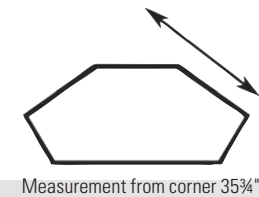

ROYAL MISSION

CORNER CABINETS

SC-063C-RM Royal Mission

63w x 18¾d x 32h

Doors: 20w x 16h

Space behind doors: 20w with 7¾" above & below shelf

SC-052C-RM Royal Mission

51w x 18¾d x 32h

Doors: 15w x 16h

Space behind doors: 30w with 7¾" above & below shelf

Standard:

1 fixed shelf behind doors

Soft-close doors

Full-extension drawer

1" tops

Black Mission hardware

51w x 18¾d x 32h