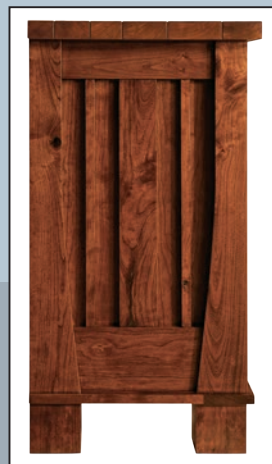

DESKS

HARDWARE

CARE & WARRANTY

LARADO

SC-60 Larado
60w x 18d x 33¾h

Distinguishing features include plank-look top, hand-hammered straps and side details

TV CONSOLES

SC-60 Larado