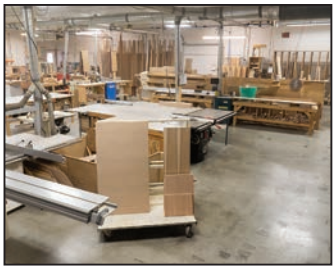

SCHWARTZ *Creations*

Entertainment Centers | Fireplace Units | Media Cabinets
Occasionals | Desks | Bookcases

2024-2025
Product Catalog

COME HOME TO QUALITY

At Schwartz Creations we believe in tradition. Amish woodworking skills are passed down from generation to generation and building quality furniture is a family enterprise. We also believe in honoring the natural resources so abundant here in Indiana. Oak, Maple, Hickory, Elm and other native woods are carefully selected and painstakingly crafted into functional works of art for the home. Tops and sides are solid wood. Drawers are dovetailed. All features and options are designed to enhance the overall user experience. Soft-close doors with concealed hinges, full-extension drawers, LED lights and hidden power strips with USB ports... just a few quality touches you can count on us to offer. Hand crafted construction, a wide variety of styles, artful detailing... Schwartz Creations furniture is built for a lifetime of enjoyment. We stand behind each and every piece we make.