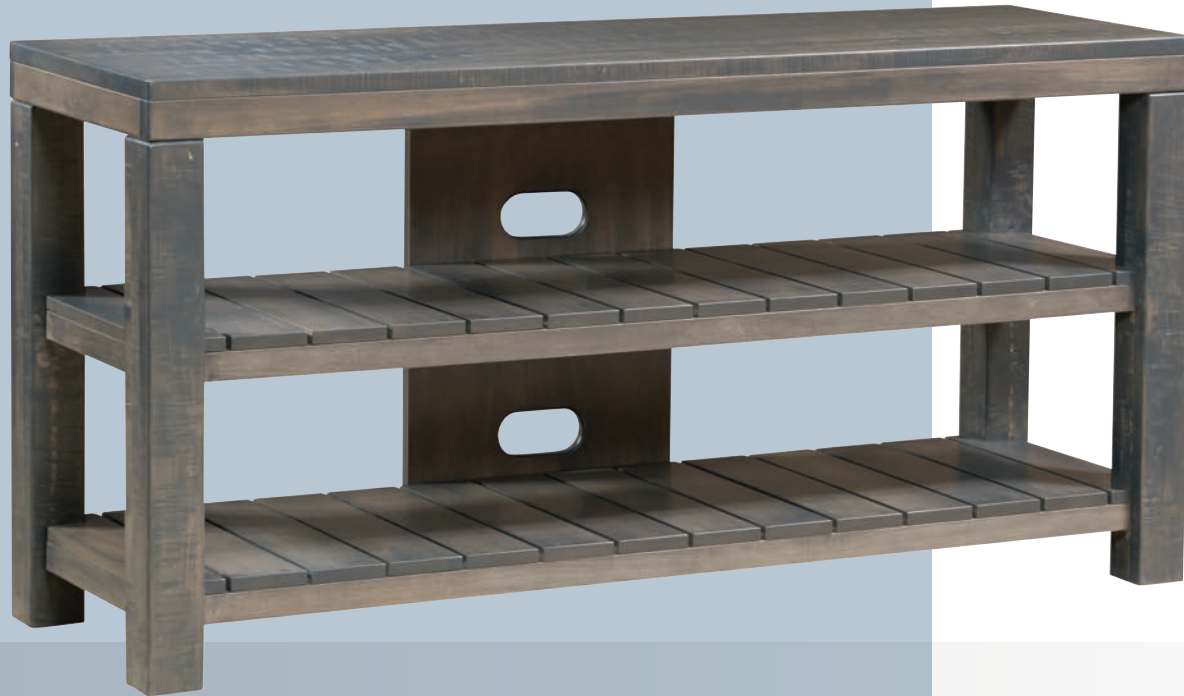

Hand-planed top

KINGSWOOD

TV CONSOLE

SC-60 Kingswood
60w x 18d x 30h

Standard:

1" hand-planed top

3" x 3" solid, hand-planed posts