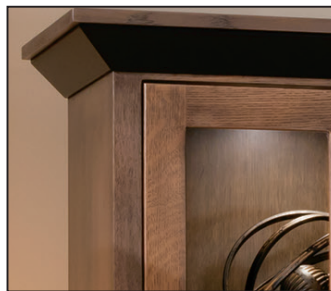

If humidity moves out of the ideal range, solid wood furniture can expand or contract causing splits in grain panels. These symptoms are the result of an uncontrolled environment and are not considered defective. If the environment is not controlled, these conditions should be appreciated as an inherent characteristic of solid wood furniture. Due to the wood's "open grain" they tend to expand and/or contract in relationship to their environment. Seasonal gapping or minor cracks in the grain patterns of solid wood are considered a normal occurrence and should not be assumed to be a defect of material or workmanship.

If under normal conditions the furniture develops a defect, such as a deep crack, the dealer will visit the customer's home to assess the humidity level. The dealer is responsible for taking a portable hygrometer along to record the humidity level and send the readings to Schwartz Creations. If the humidity is not in the range of 35 to 45%, the warranty is void and repair charges can be assessed. The decision to repair or replace the item is at the discretion of Schwartz Creations.

Limitations

Warranty does not include freight costs to and from factory or inspection fees. These costs are the responsibility of the customer. Negligence, misuse or accidents by the customer will void the warranty.