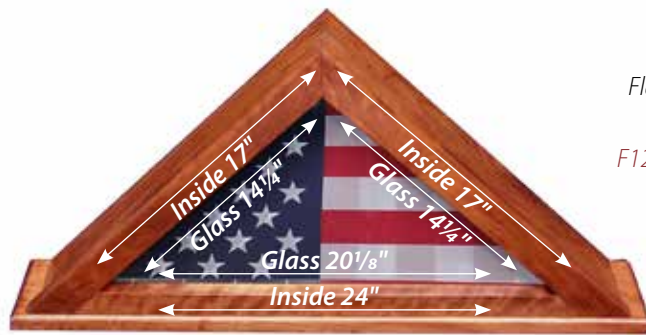

Quilting Hoop
 with Swivel
 Q132100C - Cherry
 Q132100 - Oak*
 23x22x33

• Plaques, Displays, Hampers & Podiums •

The Lords Prayer Plaque

L090300
25x34x30

The Love Chapter

L090302
25x34x30

Flag Display Deluxe, Oak
28x4x23
F120000-Oak
F120000BM-Brown Maple*
F120000C-Cherry
F120000W-1/4sawn