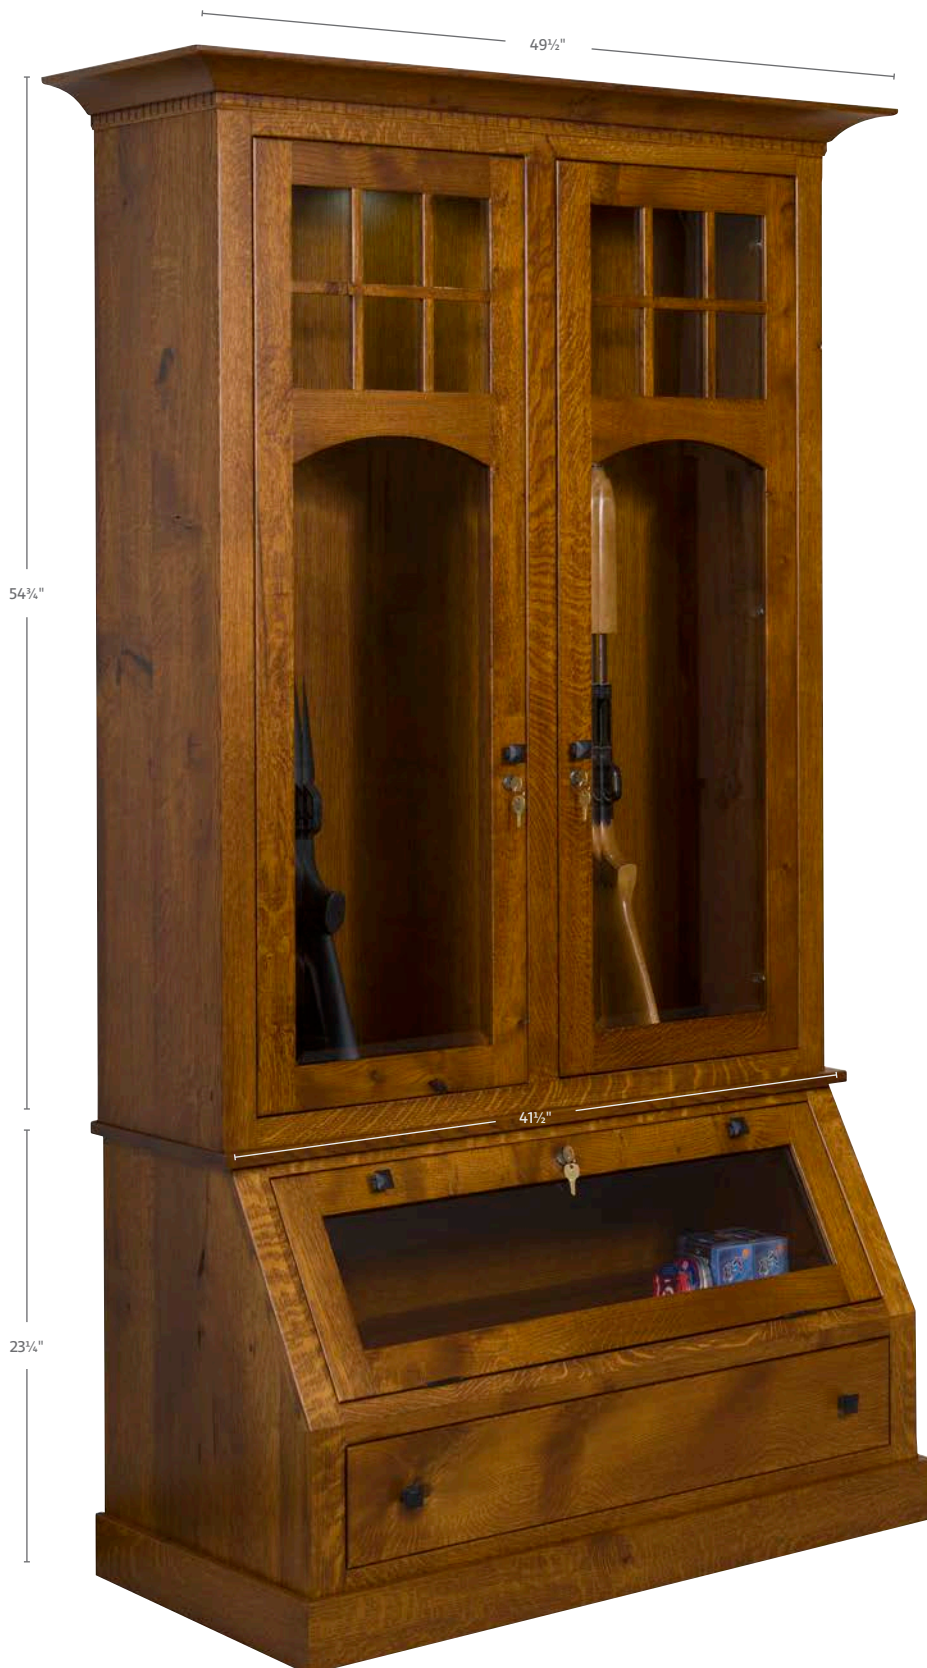

4-Door: 20"d x 72"w x 80"h
With Crown: 76½"w

Hardware
524-BL

Wood | Stain
QSWO | Michael's Cherry

Tribecca

GUN CABINET

ITEM #TL-603

Standard Features

- Flush doors with light guard
- European hinges
- LED touch lights
- Locks
- Felt lined bottoms
- Full extension soft-close under-mount slides
- 12 gun divider
- Bevel glass
- Dovetail drawer boxes