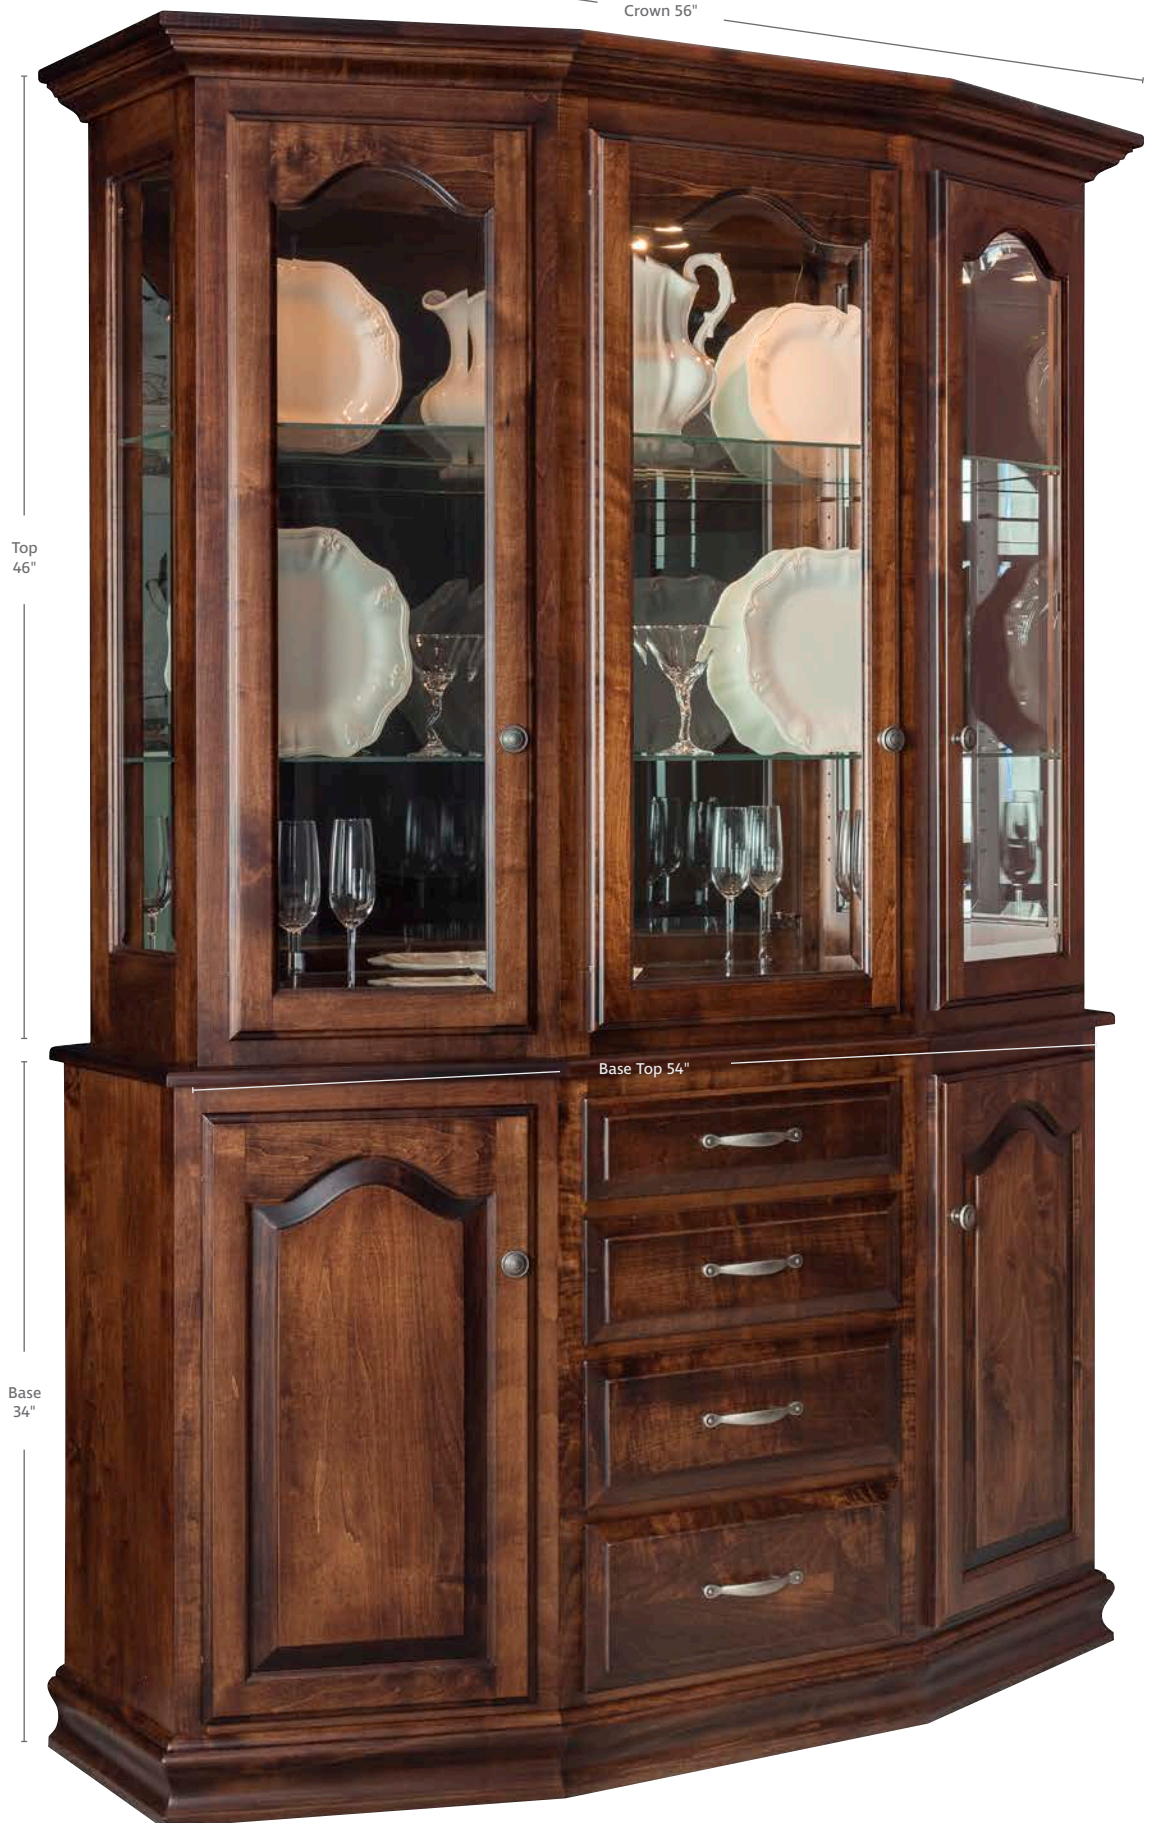

Cantilever

LAGRANGE SERIES - 3 DOOR HUTCH

Item #TL-200

Standard Features

- 3/8" inset & 1/2" overlay doors
- Bevel glass doors and sides
- Closed deck
- LED lighting
- 2 adjustable glass shelves with plate groove in top
- Adjustable shelf in base
- Full extension side-mount slides
- Mirror back
- Dovetail drawer boxes

Options

- Solid shiplap back
- Plain wood back
- Full extension soft-close under-mount slides
- Extra glass shelf
- Solid wood sides
- Fixed shelf in base
- Custom hardware
- Doors w/mullions and plain glass

Shown

- 3-Door: 20"d x 54"w x 80"h
- With Crown: 56"w
- Hardware
  1586-WN | 1590-WN
- Wood | Stain
  Brown Maple | Tavern