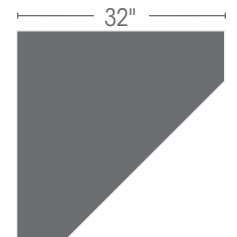

Boulder Creek

CORNER CURIO

Item #TL-123

Standard Features

- Flush doors with light guard
- Antique glass doors with mullions
- Open deck
- LED lighting
- 1" bevel edge on top
- 1 adjustable glass shelf with plate groove in top
- Full extension soft-close under-mount slides
- Ebony inlay
- Plain wood back
- European hinges
- Dovetail drawer boxes

Options

- Closed deck
- Extra glass shelf
- No inlays
- Custom hardware
- Full extension side-mount slides
- Shiplap back
- Mirror back

Shown

- 2-Door: 32" Wall Space with 79 1/2"h
- Hardware
  PA1217-MB
- Wood | Stain
  QSWO | Hoosier Special