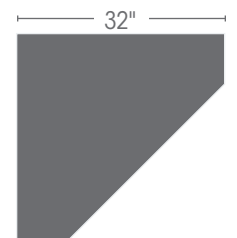

Brookline

CORNER HUTCH

Item #TL-168

Standard Features

- Flush doors with light guard
- Plain glass doors
- Open deck
- LED lighting
- 1 adjustable glass shelves with plate groove in top
- Fixed shelf in base
- Plain wood back
- European hinges

Options

1. Solid shiplap back
   - Mirror back
   - Closed deck
   - Extra glass shelf
   - Adjustable shelf in base
   - Bevel glass
   - Custom hardware
2. Also Available
   2-Door: 28" Wall Space with 80"h

Shown

- 2-Door: 32" Wall Space with 80"h
2. Hardware
     KR15
   - Wood
     Body: Cherry
     Tops: Hard Maple
   - Stain
     Body: Washington Cherry
     Tops: Natural