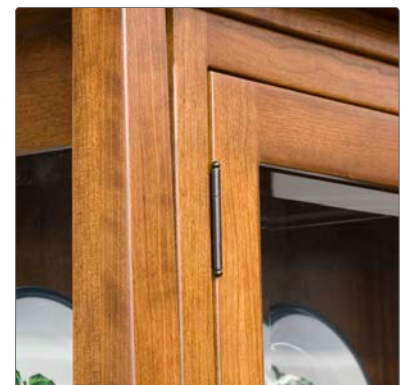

Flat Liner

Hinge Options

Barrel
Hinges

TOWNLINE
furniture LLC

4425 S 00EW | LAGRANGE, IN 46761 | 260.499.4875
FAX. 260.499.4876 | EMAIL: SALES@TOWNLINEFURNITURE.COM