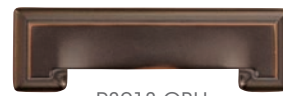

P3230-OBH

P3013-OBH