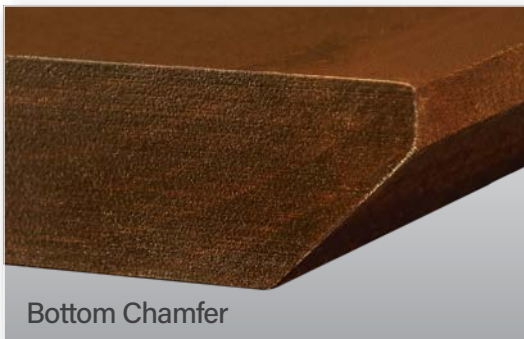

Silverton Pedestal

Uvalde Pedestal

West Newton Pedestal

Xanterra Pedestal

Benches

Alamo Bench

Bailey Bench

Brooklyn Bench

Ellington Bench

Grand Island Bench

Harper Bench

Houston Bench

Laredo Bench

Sadie Bench

Venice Bench

West Newton Bench

Table Shapes

Rectangle

Bow End

Boat

Burbank

Round

Bow / Round

Oval

Ventura

NOTE: Not all shapes are available with all tables. Please refer to the table chart shown with each table individually to determine availability.

Edge Types & Magnet Skirts

A.l.a.m.o

LEG

SEE PAGE 84 FOR DETAILS