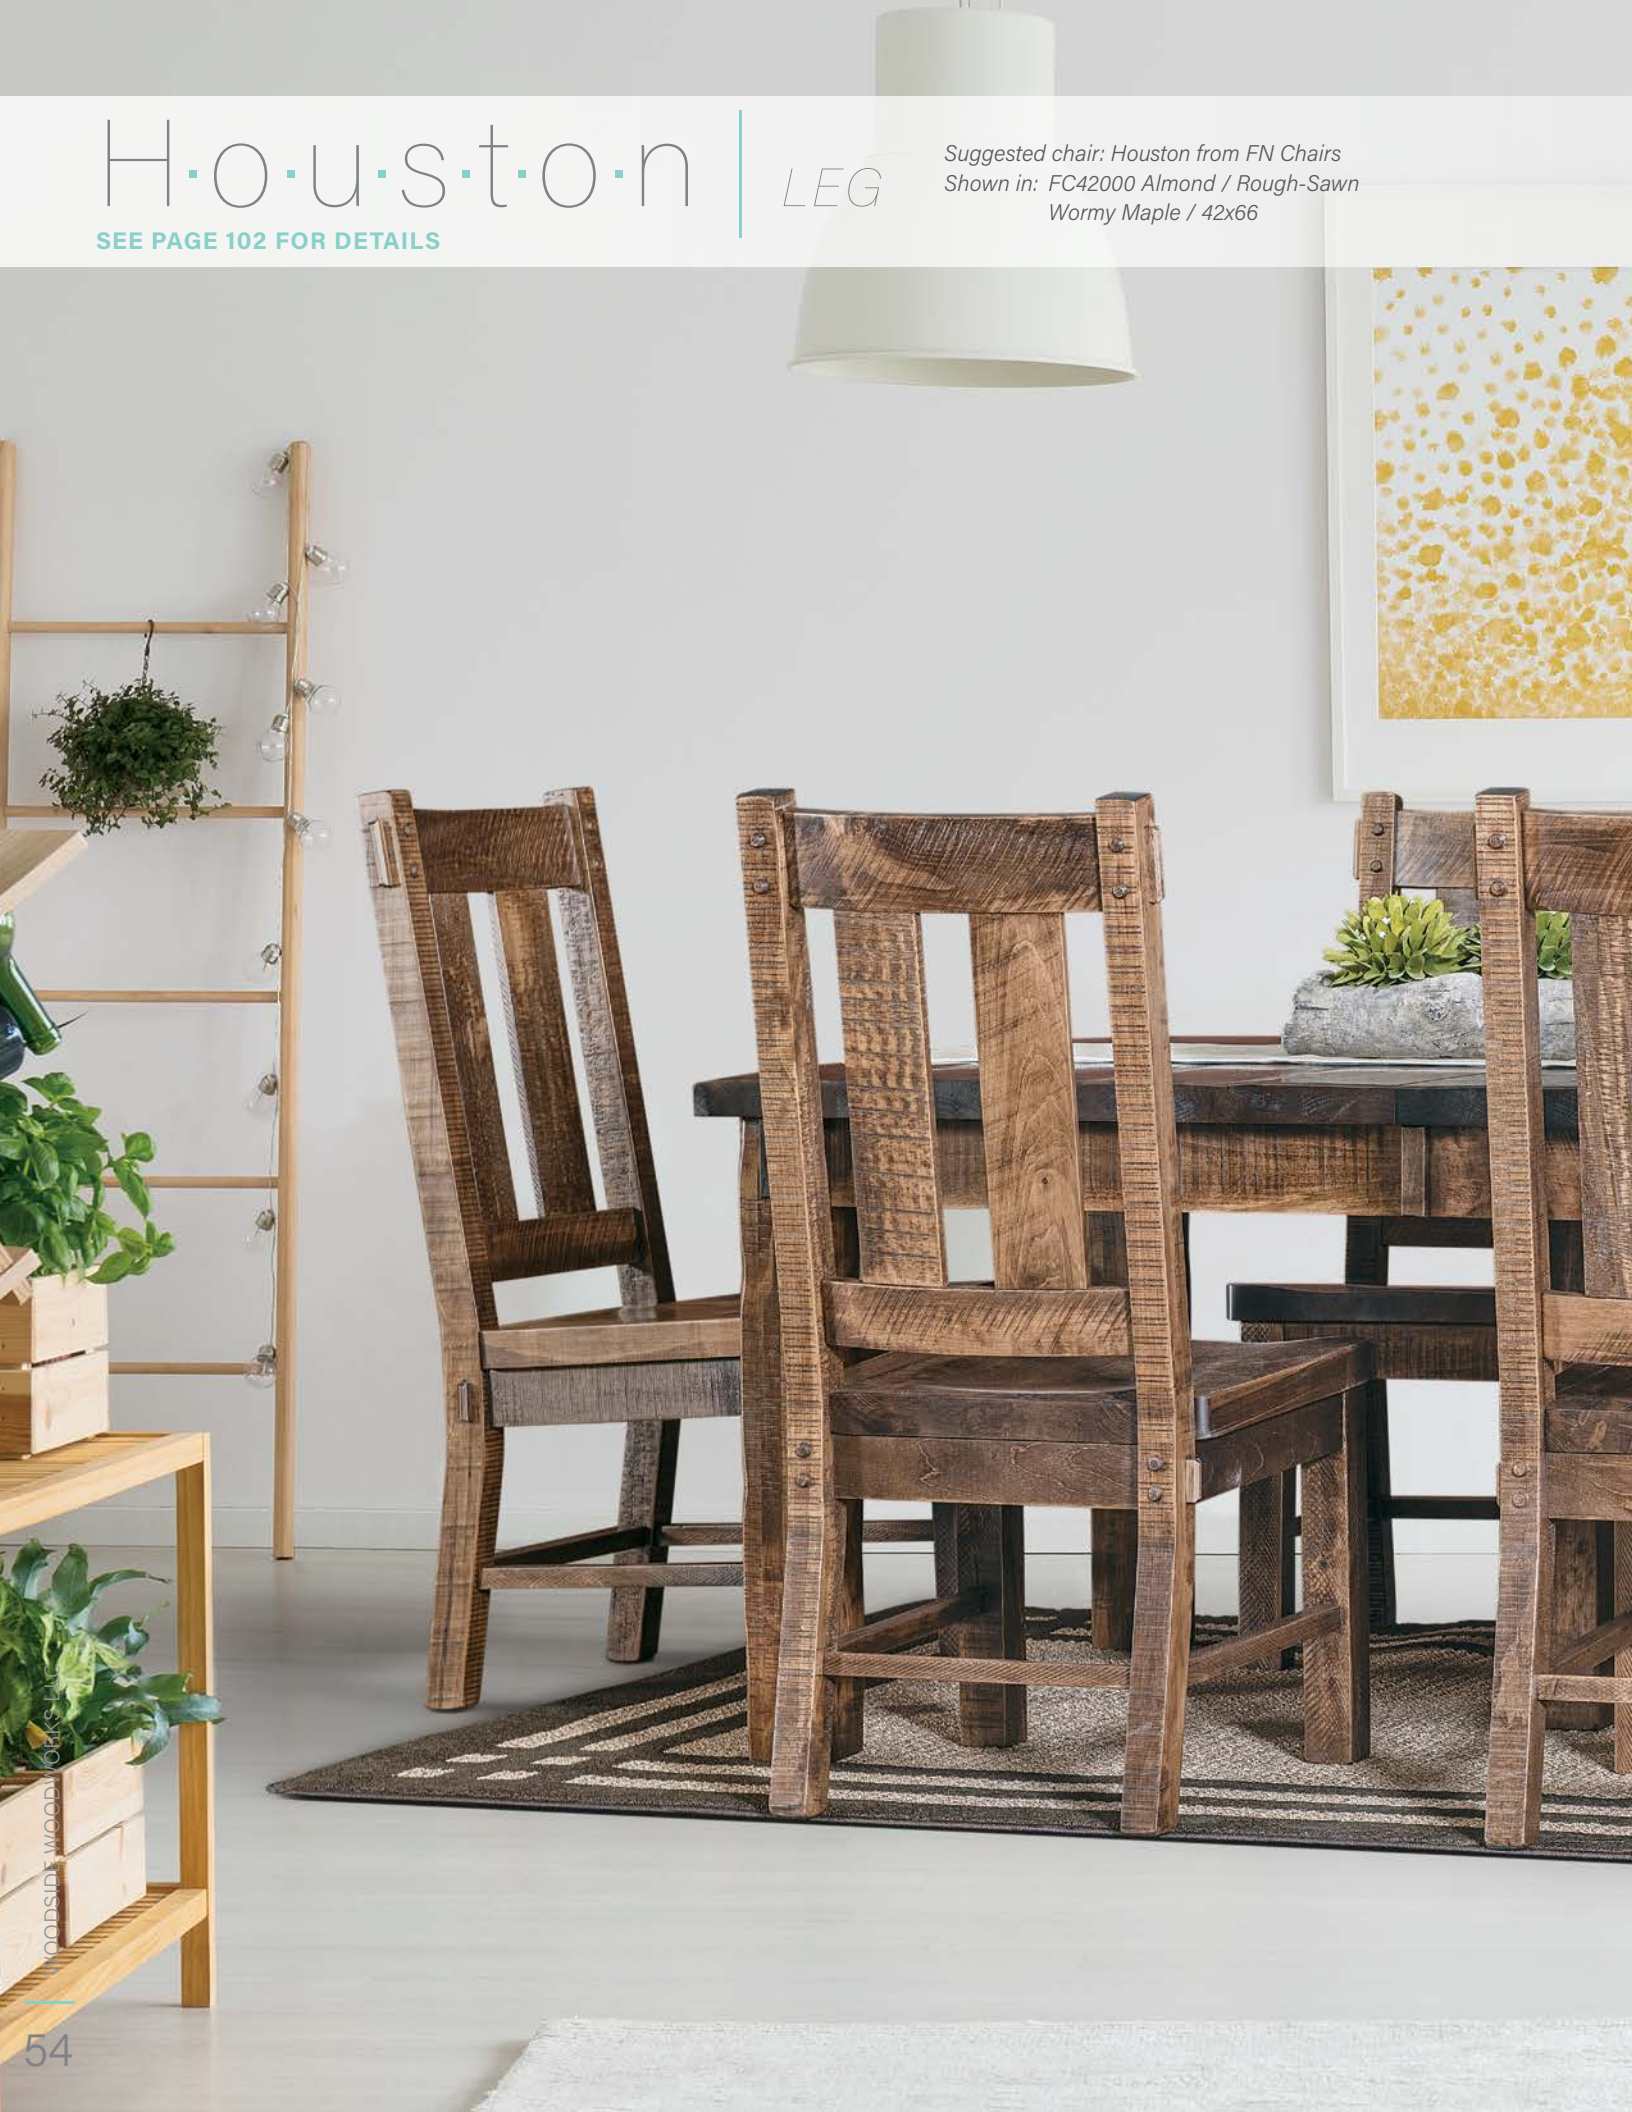

H·o·u·s·t·o·n

LEG

Suggested chair: Houston from FN Chairs
Shown in: FC42000 Almond / Rough-Sawn
Wormy Maple / 42x66

SEE PAGE 102 FOR DETAILS

WOODSIDE WOODWORKS