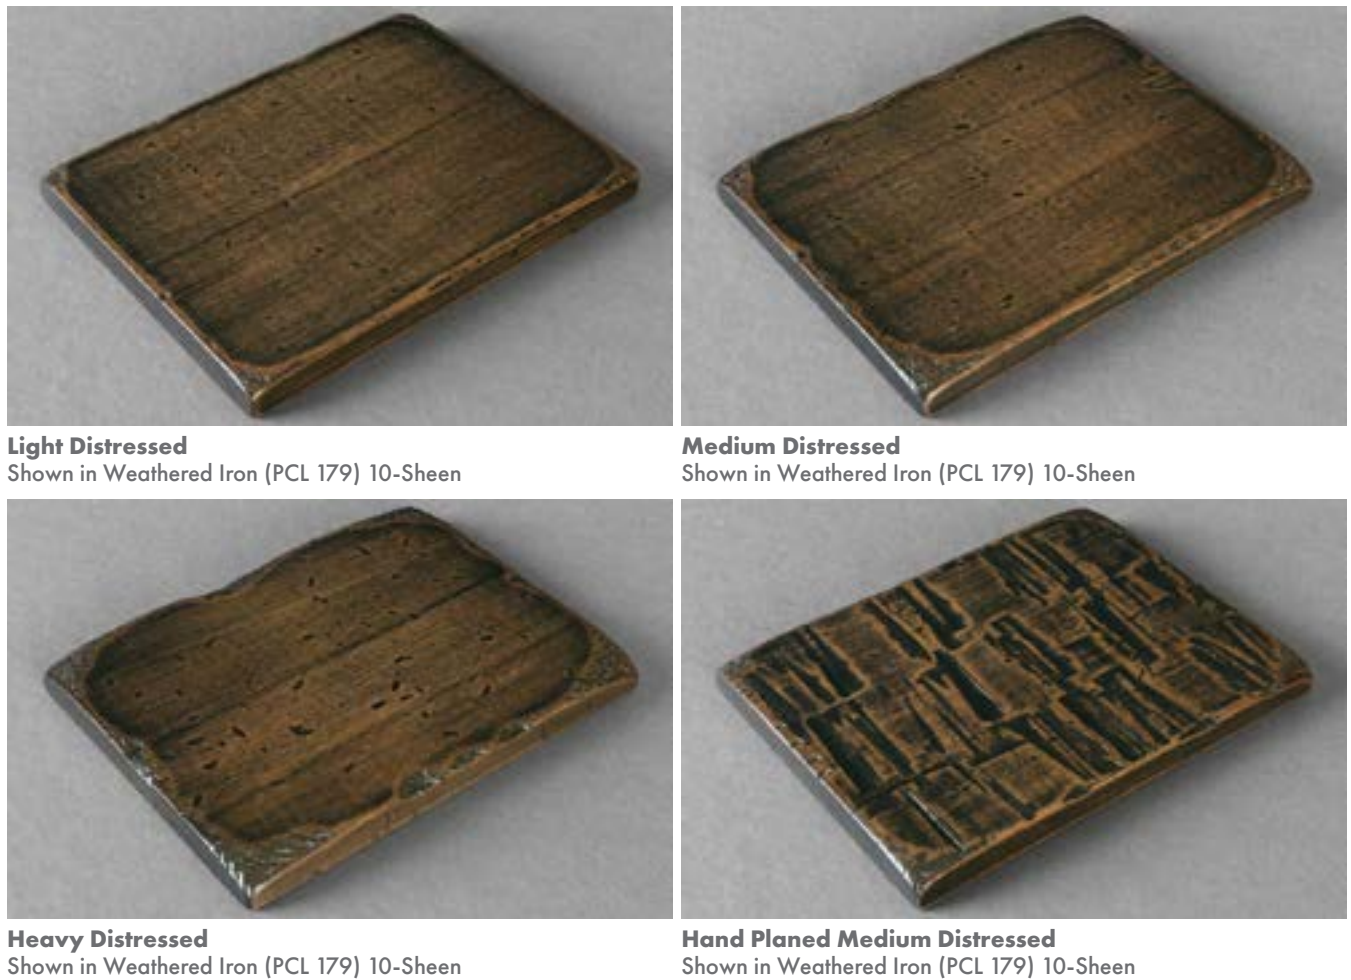

DISTRESSING OPTIONS