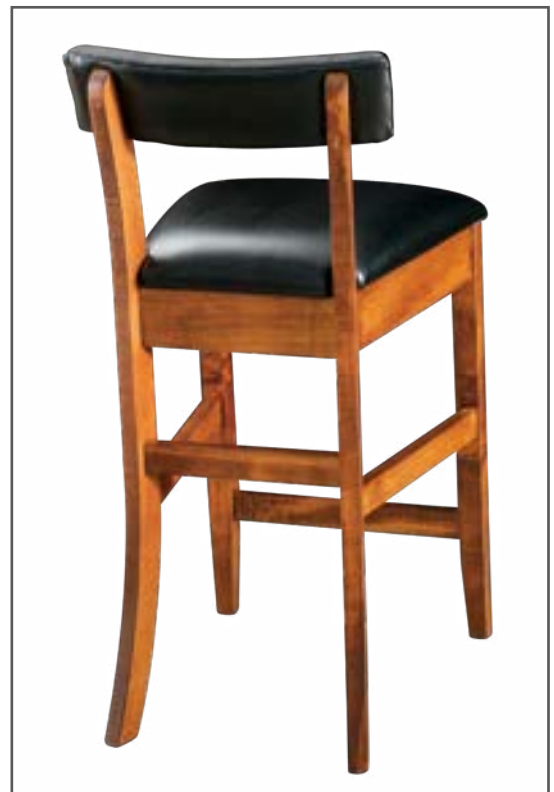

Stationary Bar Stool

overall: 16.5"w x 18.75"d x 34"h
seating: 16.5"w x 15"d
seat height: 24" 30"
back height from seat: 10.5"
shown at 24" height