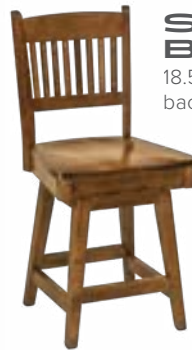

Swivel Bar Stool

18.5"w x 17.5"d
back ht. from seat: 17.25"

- ☐ Side
- ☐ Arm
- ☐ Swivel Bar Stool
- ☐ Stationary Bar Stool
- ☐ Desk Chair

*Chairs shown in
Brown Maple with
CF 725-033
Nutmeg stain.*