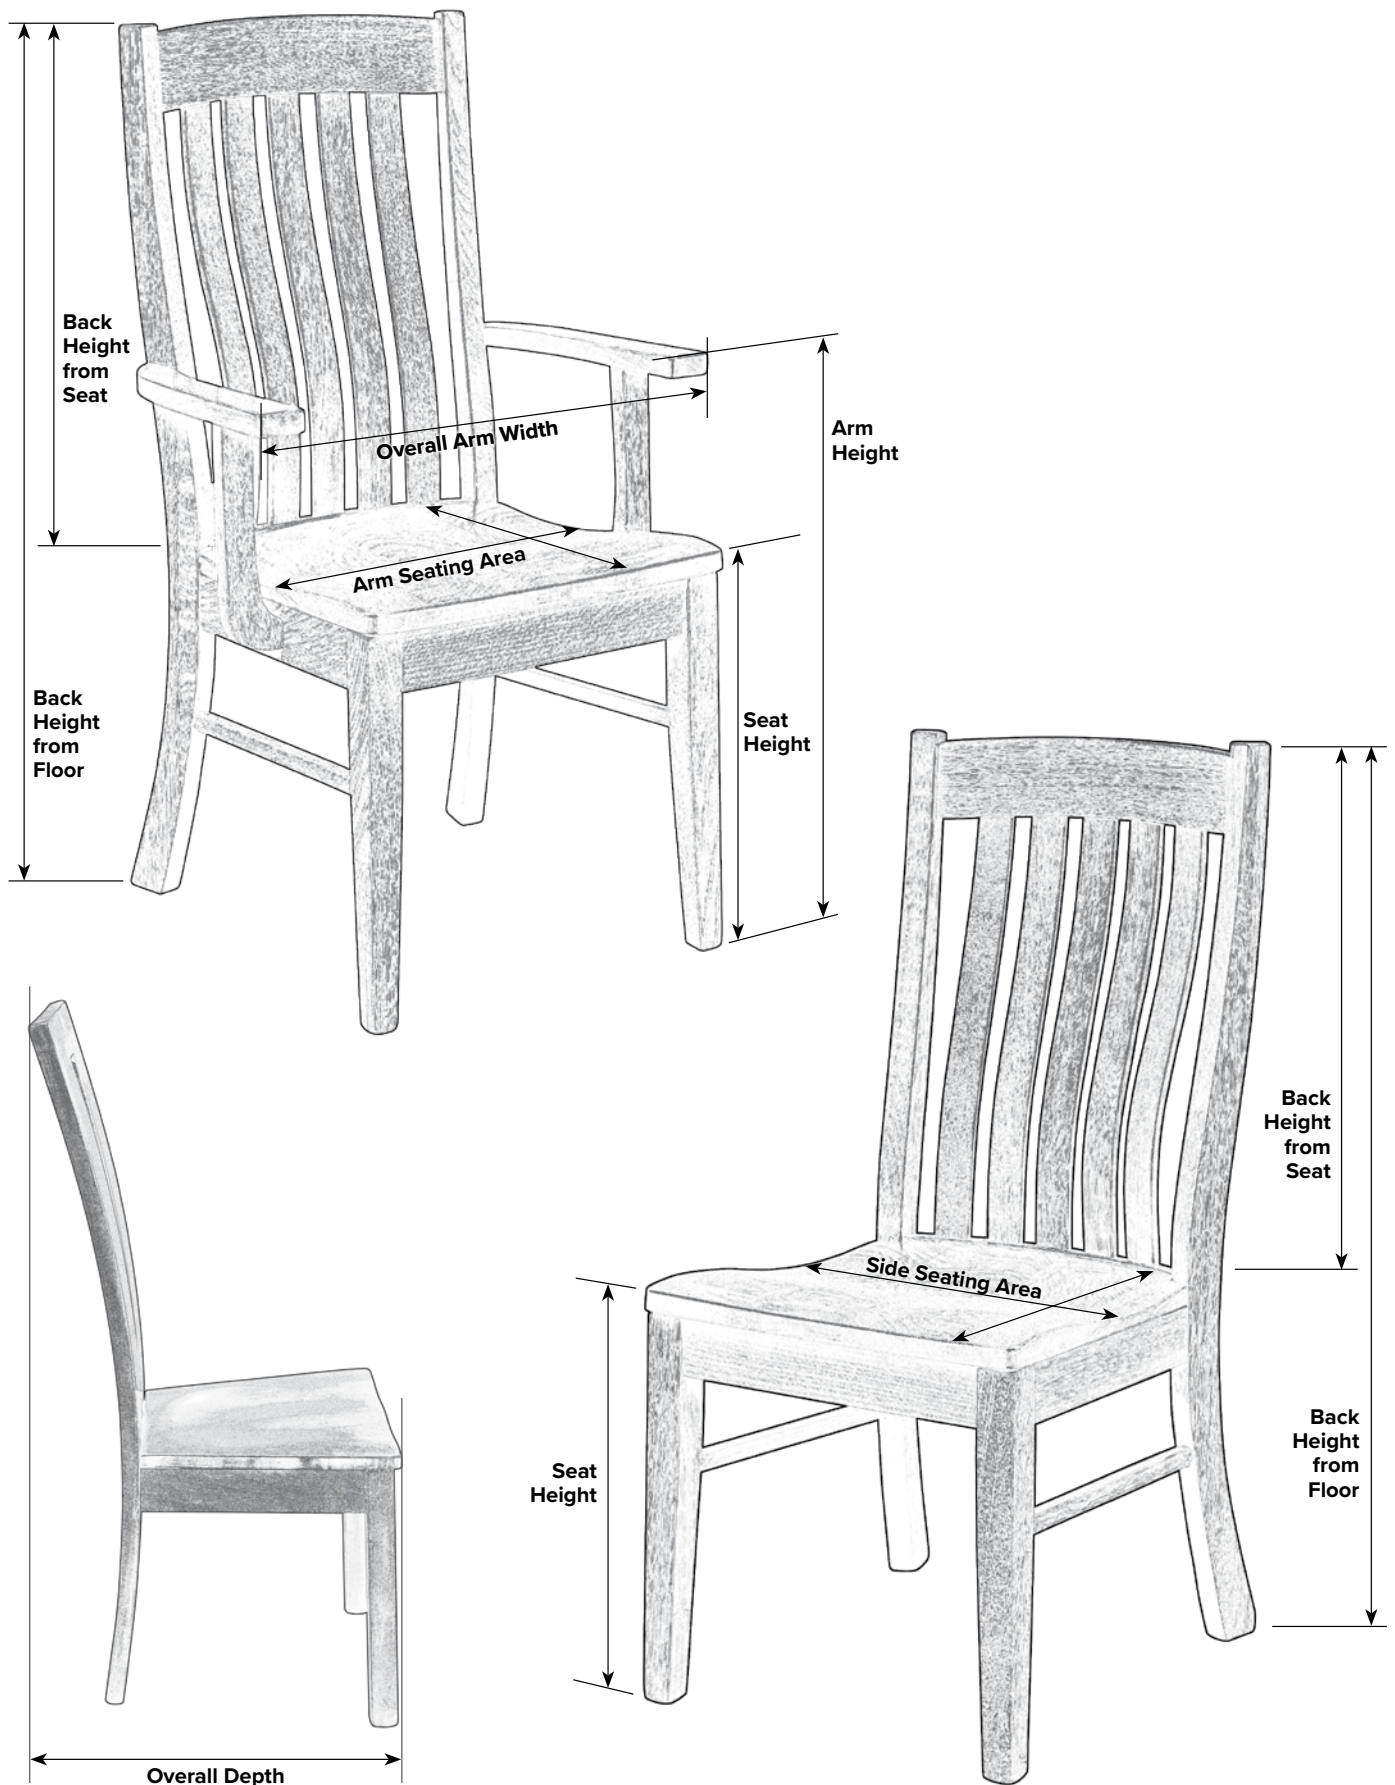

Chair Dimensions