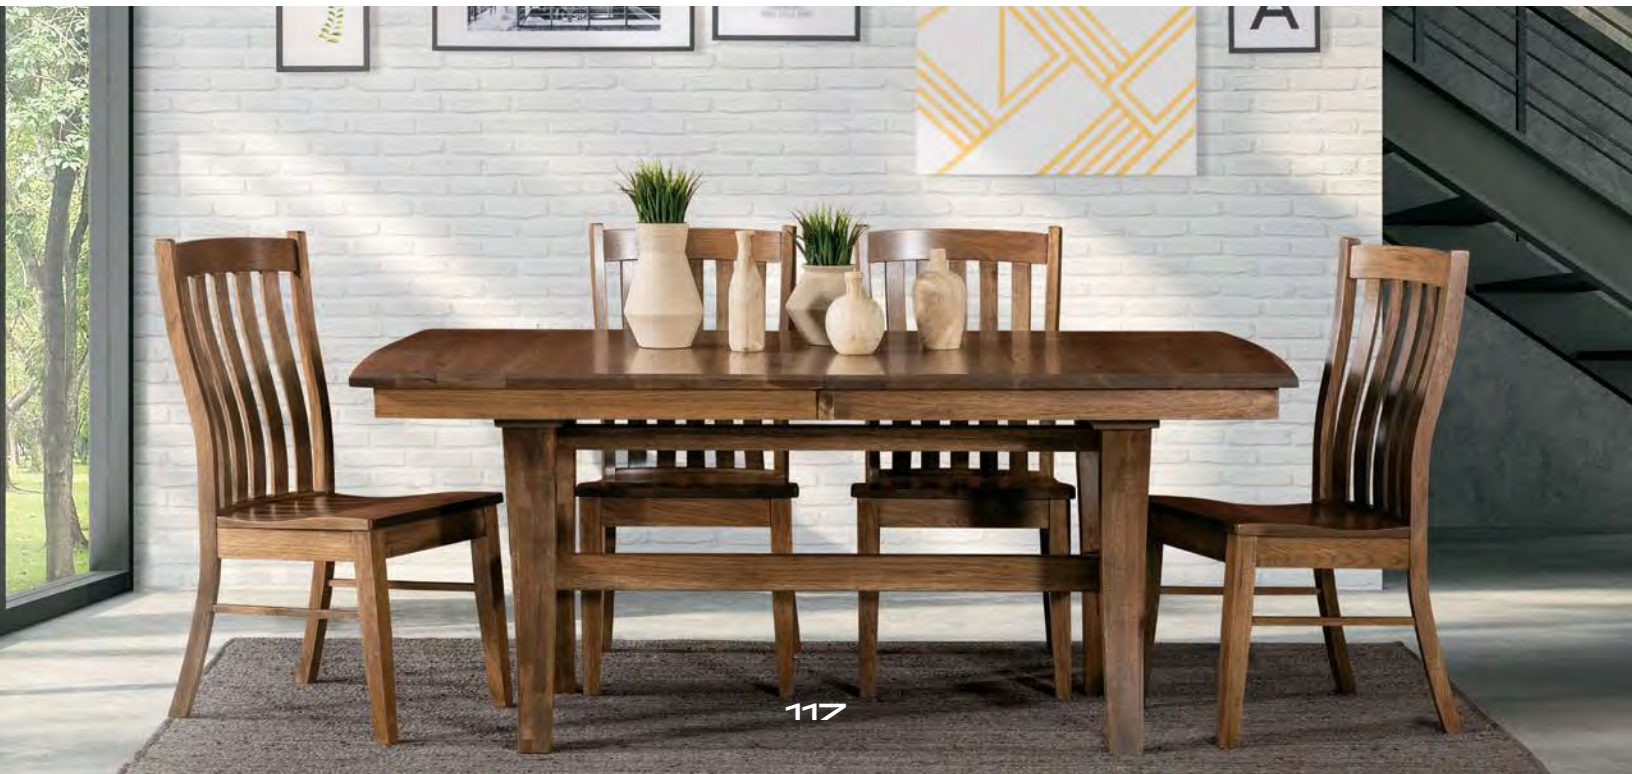

Hillcrest

Side Chair

overall: 18.75"w x 22.5"d x 38.5"h
seating: 18.75"w x 17.5"d
seat height: 18"
back height from seat: 21"

Arm Chair

overall: 24.5"w x 22.5"d x 38.5"h
seating: 19.75"w x 17.5"d
arm height: 25"
seat height: 18"
back height from seat: 21"

Stationary Bar Stool

18.75"w x 17.5"d
back ht. from seat: 19.5"

Swivel Bar Stool

18.75"w x 17.5"d
back ht. from seat: 19.5"

- ☐ Side
- ☐ Arm
- ☐ Swivel Bar Stool
- ☐ Stationary Bar Stool
- ☐ Desk Chair

*Chairs shown
in Red Oak with
FC-48015
Sandstone stain.*

*Side & Arm chair
& 24" Stationary
in Red Oak &
Brown Maple*