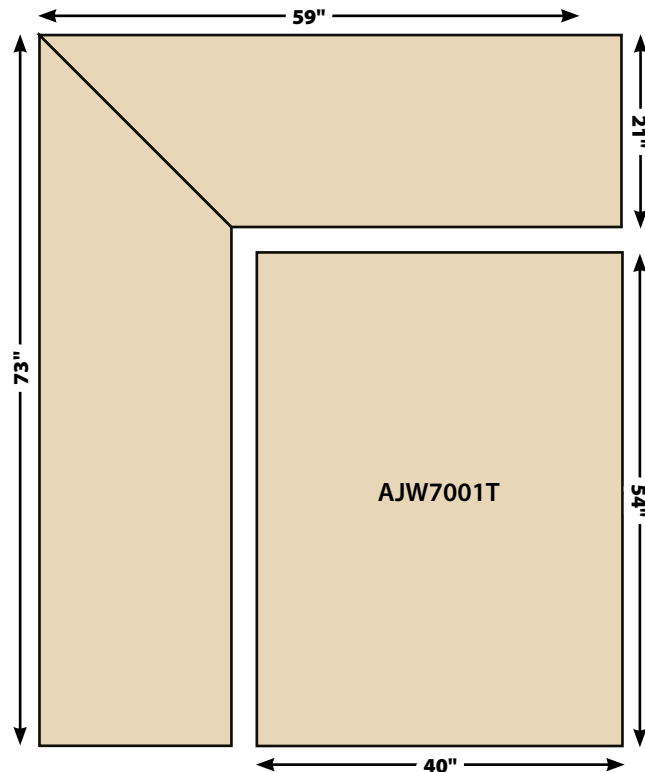

DINING NOOKS