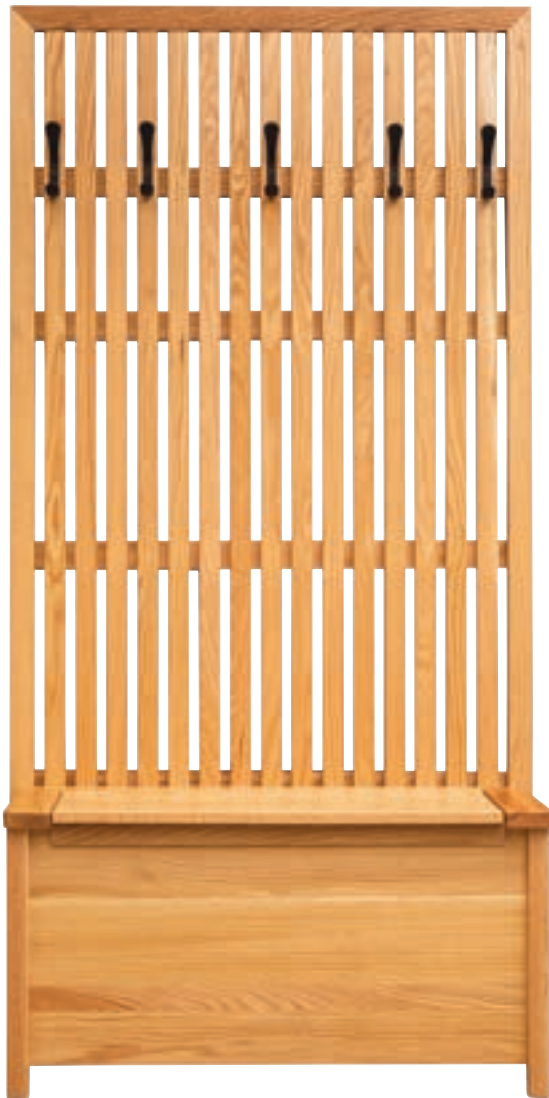

HARDWARE:

Center Pulls: DA.FRP175u19

Hooks: Q15-f

Pulls: K3273-BL

Shown in Rustic QSWO

FC-9018 Lite Asbury Stain

BAYVILLE HALL SEAT

Item# AJW225 : 36" w x 19½" d x 72" h
Shown in Oak with PCL-192 Natural Effect

HALL SEATS

BROOKSTONE HALL SEAT

Item# AJW215 : 52" w (seat) x 18" d x 82" h : Overall Size: 56" w

FEATURES:

Shown in Rustic Cherry with
OCS 226 Coffee Stain

Beadboard back with
ebony stain.

Baskets not included.