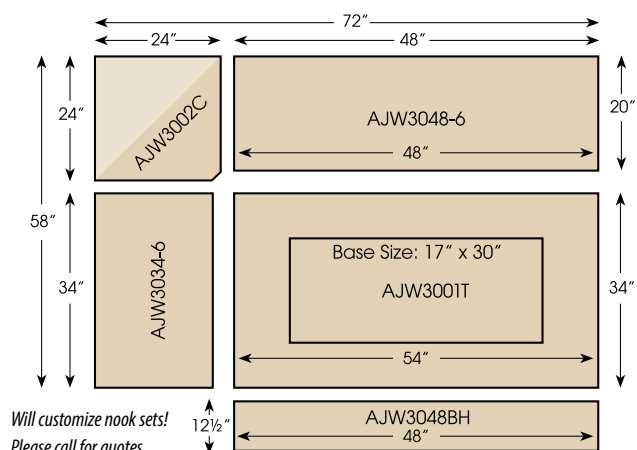

OPTIONS:

AJW24LB
24" w x 12" d x 18" h
(Not Shown)

AJW36LB
36" w x 12" d x 18" h
(Not Shown)

AJW60LB
60" w x 12 " d x 18" h
(Not Shown)

AJW72LB
72" w x 12" d x 18" h
(Not Shown)

DINING NOOKS

D&S nook sets create a cozy corner for relaxed dining and intimate conversation. Tables are available with pedestal, trestle, or legged bases. Benches offer optional storage space. In the tradition of furniture created in the Midwest, function meets remarkable design features to create charming dining nooks built to withstand years and years of daily use.

THE ART OF SERENE STYLESM

BAY HILL NOOK SET

Item# **AJW3000** - (Shown)

STANDARD MEASUREMENTS

Shown in Oak with FC-14620 - Lite Asbury

AJW3001T
54" w x 34" d x 30" h

AJW3002C
24" w x 24" d x 41" h

AJW3034-6
34" w x 20" d x 41" h
(6" Storage)

AJW3048-6
48" w x 20" d x 41" h
(6" Storage)

AJW3048BH
48" w x 12" d x 18" h

Assembled with
6 connector bolts.

Benches are interchangeable

MISSION NOOK SET

Item# **AJW900MN** - (Shown)
 STANDARD MEASUREMENTS
 Shown in Oak with Michaels Cherry