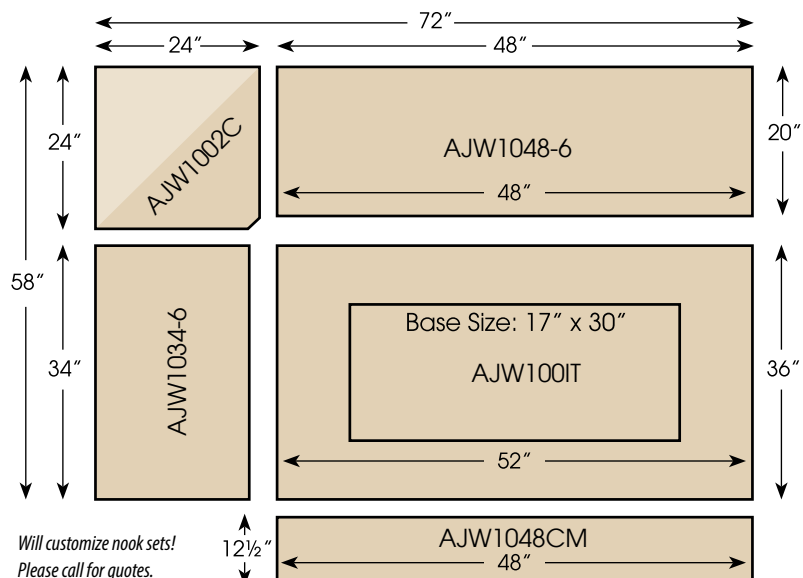

AJW1002C

24" w x 24" d x 44" h

AJW1034-6

34" w x 20" d x 44" h
(6" Storage)

AJW1048-6

48" w x 20" d x 44" h
(6" Storage)

AJW1048CM

48" w x 12" d x 18" h

Assembled with
6 connector bolts

Shown in Oak
CF-7992 Asbury Stain

DINING NOOKS

Benches are interchangeable

TRADITIONAL NOOK SET

Item# AJW800TN-6 - (Shown) : 6" Storage

STANDARD MEASUREMENTS

AJW801T (Pedestal Option)
52" w x 36" d x 30" h