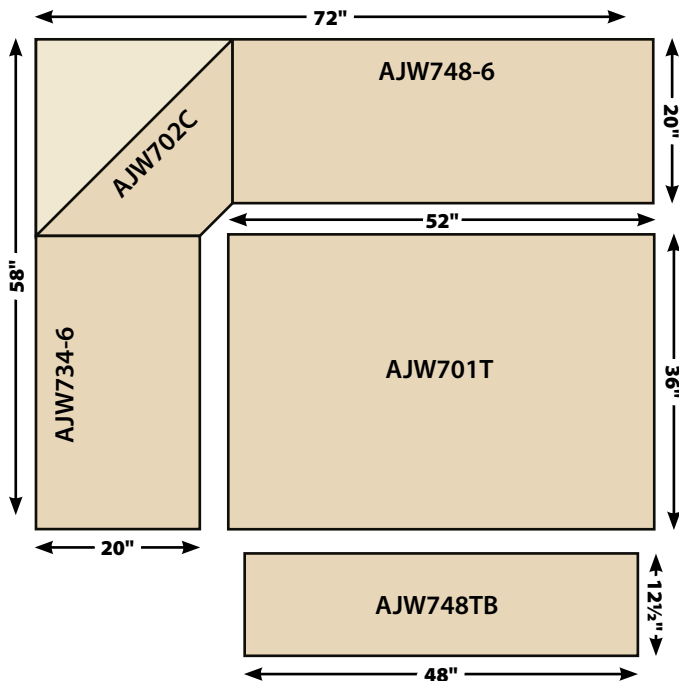

24" w x 24" d x 38" h

AJW734-6

34" w x 20" d x 38" h
(6" Storage)

AJW748-6

48" w x 20" d x 38" h
(6" Storage)

AJW748TB

48" w x 12" d x 18" h

Shown in Brown Soft Maple with White Paint