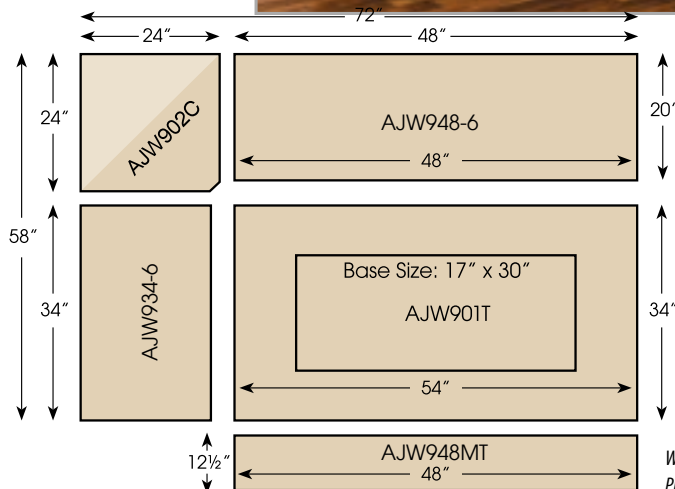

OPTIONS:

AJW24LB
24" w x 12" d x 18" h
(Not Shown)

AJW36LB
36" w x 12" d x 18" h
(Not Shown)

AJW60LB
60" w x 12 " d x 18" h
(Not Shown)

AJW72LB
72" w x 12" d x 18" h
(Not Shown)

DINING NOOKS

D&S nook sets create a cozy corner for relaxed dining and intimate conversation. Tables are available with pedestal, trestle, or legged bases. Benches offer optional storage space. In the tradition of furniture created in the Midwest, function meets remarkable design features to create charming dining nooks built to withstand years and years of daily use.

AJW3048-6
48" w x 20" d x 41" h
(6" Storage)

AJW3048BH
48" w x 12" d x 18" h

Assembled with
6 connector bolts.

Benches are interchangeable

MISSION NOOK SET

Item# **AJW900MN** - (Shown)
 STANDARD MEASUREMENTS
 Shown in Oak with Michaels Cherry

Will customize nook sets!
 Please call for quotes.

Benches are interchangeable

OPTIONS:

AJW901T
 54" w x 34" d x 30" h
 with clipped corners

AJW902C
 24" w x 24" d x 41" h

AJW934-6
 34" w x 20" d x 41" h
 (6" Storage)