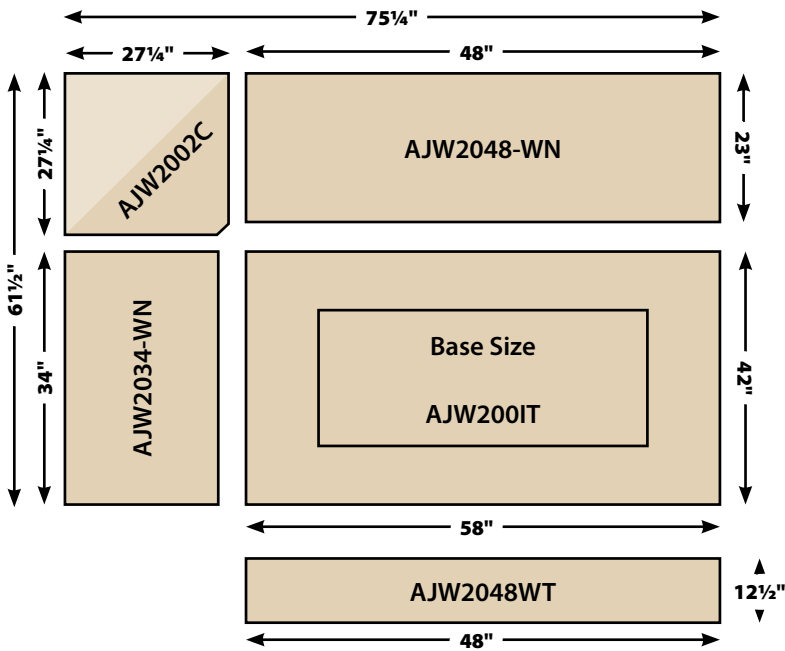

DINING NOOKS