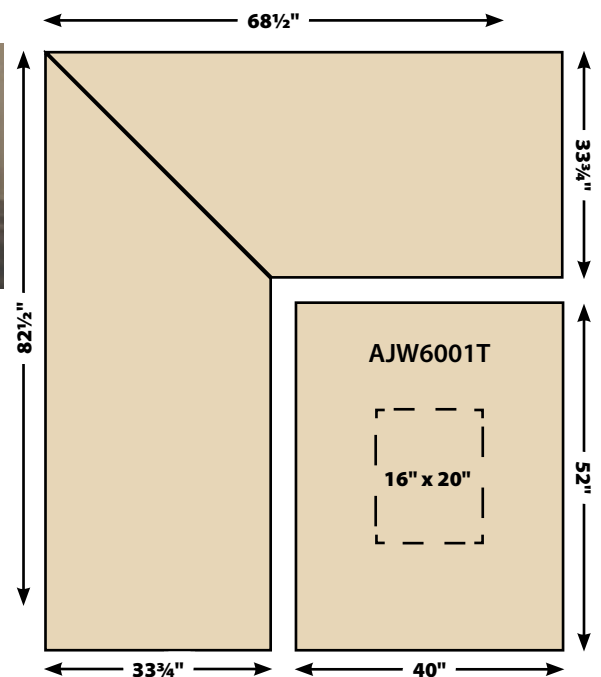

Use in the center of the room. Finished backs.