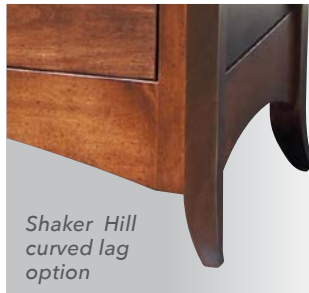

Shaker Hill curved lag option

Shaker Hutch shown in Cherry with S114 stain

Standard Hardware: KR15