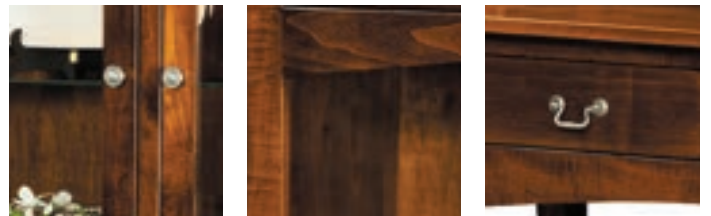

HUDSON

The stately Hudson hutch is available in several sizes and wood choices for maximum customization.

HUH4881 (SHOWN)

20" d x 48" w x 81" h
Hutch - 2 Door, Open Deck
Base - 2 Drawer

HUHC4881

20" d x 48" w x 81" h
Hutch - 2 Door, Closed Deck
Base - 2 Drawer

HUHB4635

20" d x 46" w x 35" h
Hutch Base Only - 2 Drawer

HUH6281

20" d x 62" w x 81" h
Hutch - 3 Door, Open Deck
Base - 2 Drawer

HUHC6281

20" d x 62" w x 81" h
Hutch - 3 Door, Closed Deck
Base - 2 Drawer

HUHB6035

20" d x 60" w x 35" h
Hutch Base Only - 2 Drawer

HUH7281

20" d x 72" w x 81" h
Hutch - 4 Door, Open Deck
Base - 3 Drawer

HUHC7281

20" d x 72" w x 81" h
Hutch - 4 Door, Closed Deck
Base - 3 Drawer

HUHB7035

20" d x 70" w x 35" h
Hutch Base Only - 3 Drawer

DETAILS:

- Light blocking trim in doors
- LED or Can Lights
- Undermount soft close slides
- Also available in closed deck
- Soft close hinges
- Hutch - 1 adjustable shelf

HARDWARE:

Door: K-88B
Drawer: K-87B