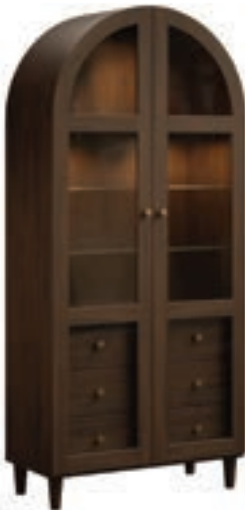

**BENTLEY
B36552**
(BROWN MAPLE)

**ROANOKE
RO4278**
(BROWN MAPLE)

**BENTLEY
B42557**
(WHITE OAK)

**ETHAN BUFFET
ETB6040**
(BROWN MAPLE)

**MONET HUTCH
MTH7281**
(BROWN MAPLE)
**MONET BASE ONLY
MTHB7238**
(BROWN MAPLE)