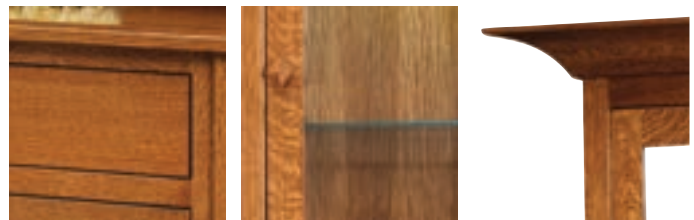

HARDWARE:

Square Wood Knobs