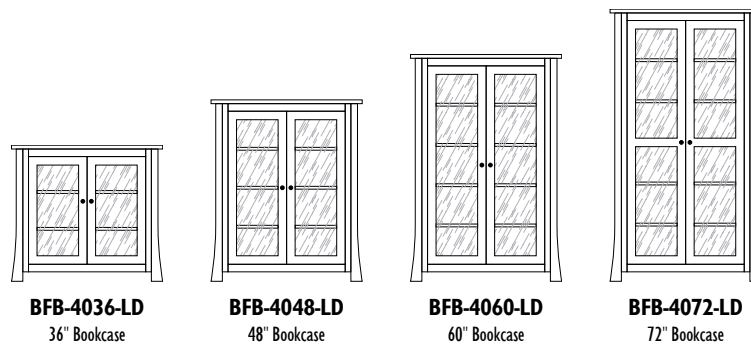

Standard Features

- Solid wood doors on bottom of side units
- No lights
- Unfinished backs
- Adjustable shelves
- AMBP-4425-ORB knobs
- Bolted together

Options include no doors, ALL doors, puck lights, and not bolted together.

Quartersawn White Oak with Michaels Cherry Stain

BOSTON

The **BRIDGEFORT** Bookcase Collection

BRIDGEFORT 40" Bookcases

1 Adjustable Shelf Inside Bottom Doors

BRIDGEFORT

BRIDGEFORT 48" Bookcases

1 Adjustable Shelf Inside Bottom Doors