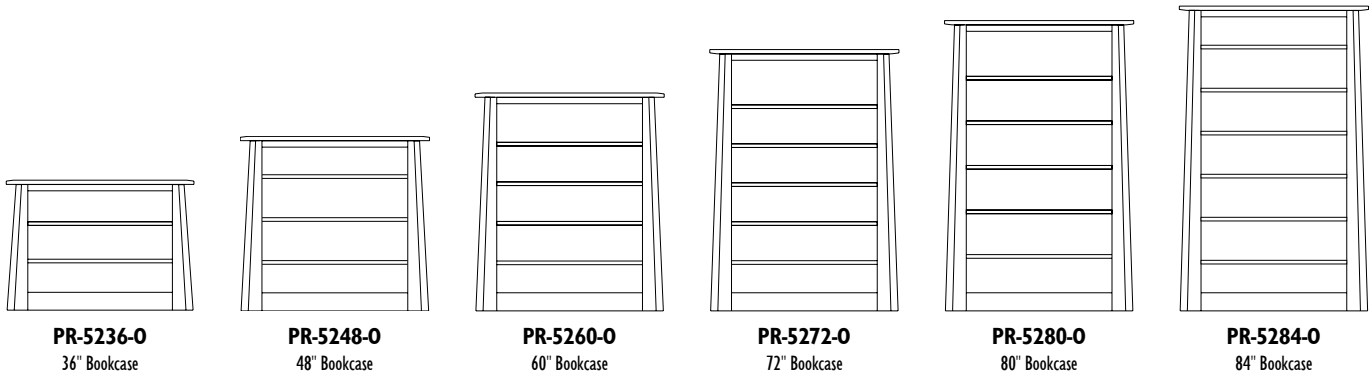

The **PRISM** Bookcase Collection

PRISM 42" Bookcases

PR-4272-D

1 Adjustable Shelf Inside Bottom Doors

PR-4272-D4

1 Adjustable Shelf Inside Bottom Doors

PRISM

PRISM 42" Bookcases

PR-4272-LD

PR-4272-O

PRISM

PRISM 52" Bookcases

1 Adjustable Shelf Inside Bottom Doors

1 Adjustable Shelf Inside Bottom Doors

The **SILOAM** Bookcase Collection

SILOAM 36" Bookcases