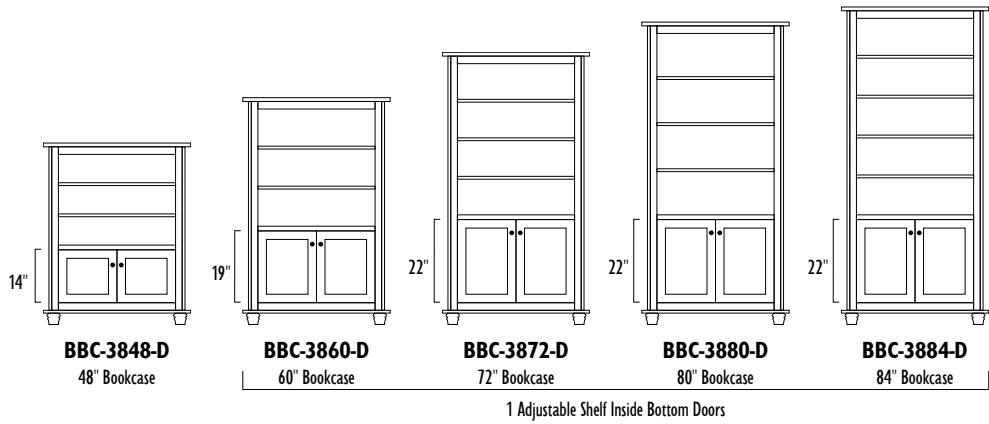

BELMONT 38" Bookcases

BELMONT