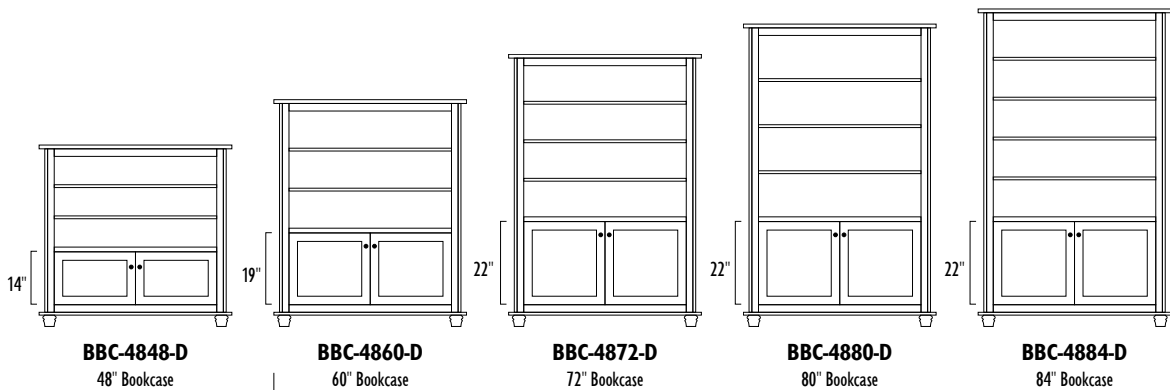

BELMONT 48" Bookcases