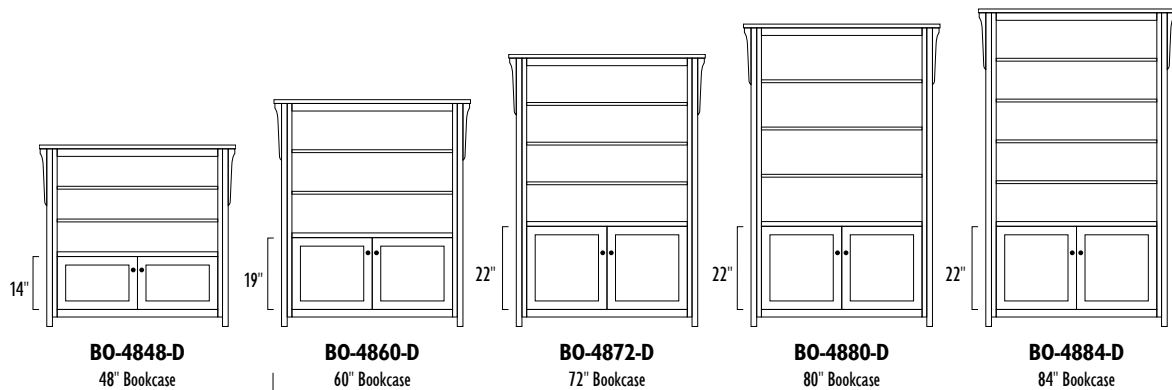

BELMONT

Center & Side Bookcases

BBD80GD Center Bookcase

39w x 18d x 80h

Side Bookcases

38w x 14d x 72h

Standard Features

- Mullioned doors with seedy glass on side units
- 3-stage LED soft-touch lights
- Unfinished backs
- Adjustable shelves
- AMBP 1466-WID knobs

BOSTON

BOSTON 48" Bookcases

1 Adjustable Shelf Inside Bottom Doors

BOSTON

BOSTON Credenzas & Hutches

BO-3641-0

BO-4021-D4

BO-3649-0