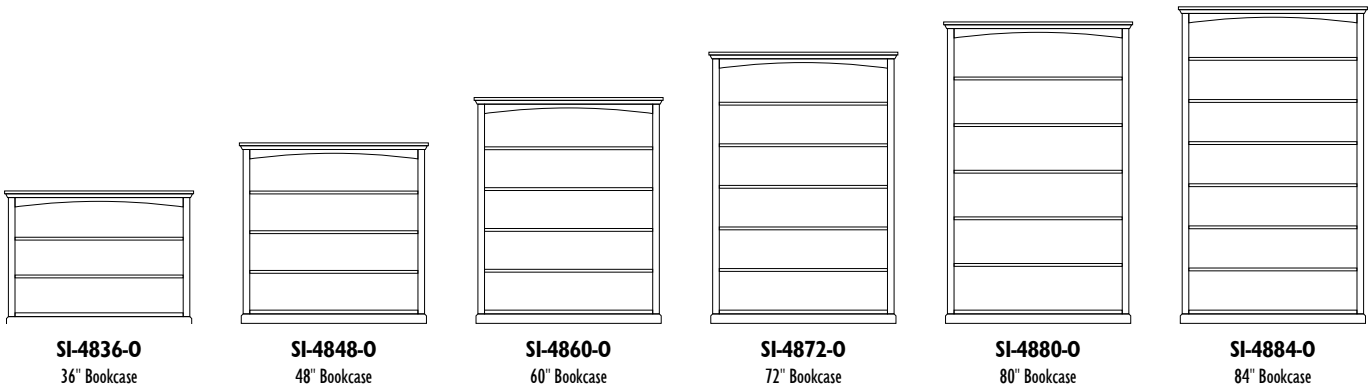

SI-3660-LD
60" Bookcase

SI-3648-LD
48" Bookcase

SI-3636-LD
36" Bookcase

SILOAM

SILOAM 36" Bookcases

SI-3648-D

SI-3680-O

SI-3660-O
60" Bookcase

SI-3648-O
48" Bookcase

SI-3636-O
36" Bookcase

SI-3684-O
84" Bookcase

SI-3680-O
80" Bookcase

SI-3672-O
72" Bookcase

SILOAM

SILOAM 48" Bookcases

1 Adjustable Shelf Inside Bottom Doors