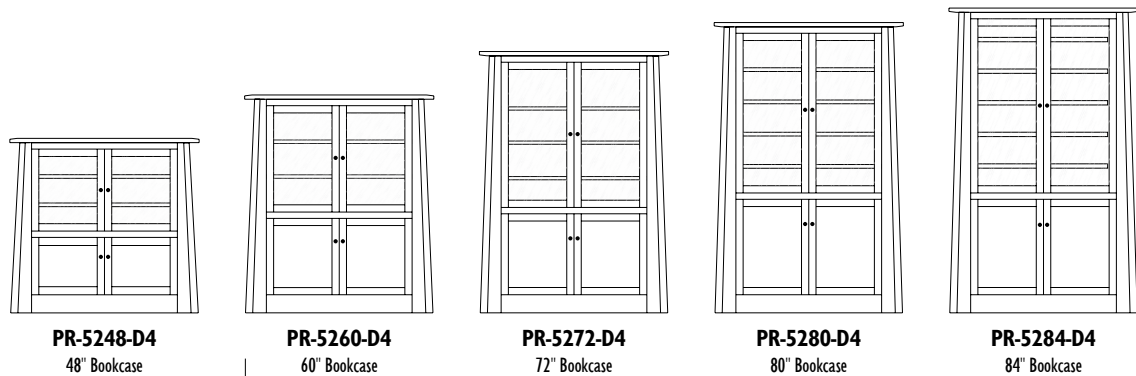

The **PRISM** Bookcase Collection

PRISM 42" Bookcases

PR-4272-D

1 Adjustable Shelf Inside Bottom Doors

PR-4272-D4

1 Adjustable Shelf Inside Bottom Doors

PRISM

PRISM 42" Bookcases

PR-4272-LD

PR-4272-O

PRISM

PRISM 52" Bookcases

1 Adjustable Shelf Inside Bottom Doors

1 Adjustable Shelf Inside Bottom Doors

The **SILOAM** Bookcase Collection

SILOAM 36" Bookcases

SI-3660-D4

SI-3648-D4
48" Bookcase

SI-3660-D4
60" Bookcase

SI-3672-D4
72" Bookcase

SI-3680-D4
80" Bookcase

SI-3684-D4
84" Bookcase

SI-3672-LD

SI-3672-LD
72" Bookcase