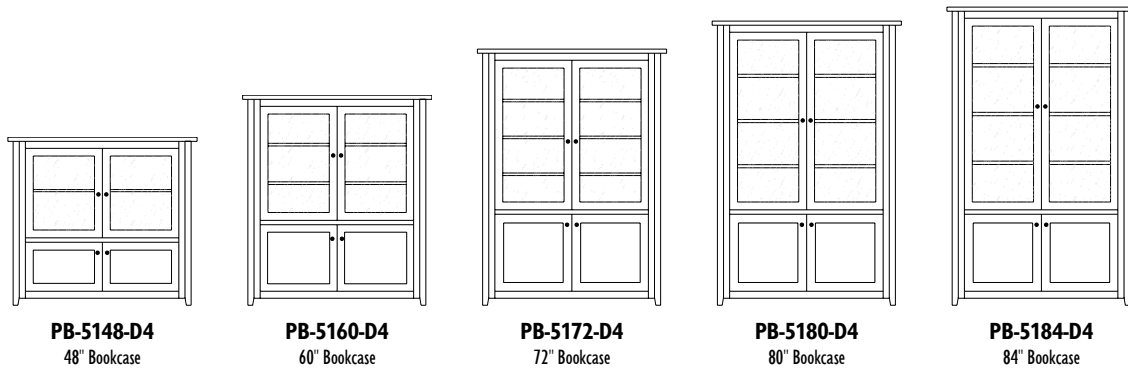

PREMIER 51.25" Bookcases

1 Adjustable Shelf Inside Bottom Doors

PREMIER