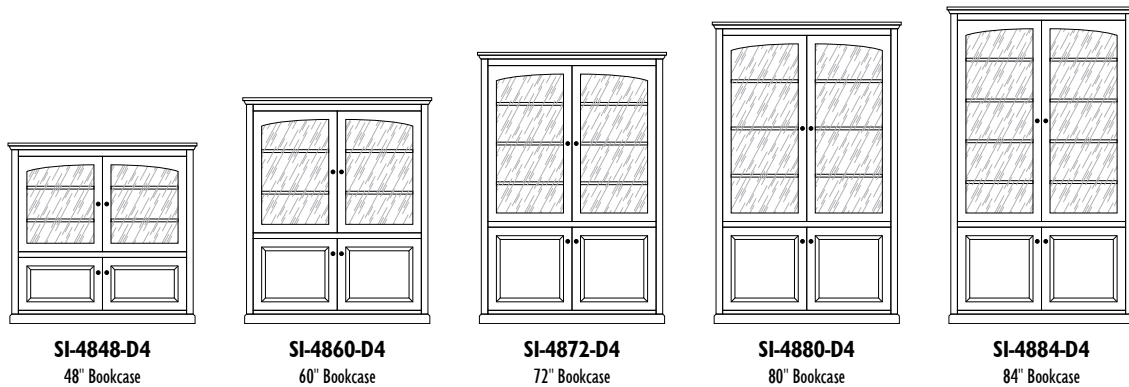

SI-3660-LD
60" Bookcase

SI-3648-LD
48" Bookcase

SI-3636-LD
36" Bookcase

SILOAM

SILOAM 36" Bookcases

SI-3648-D

SI-3680-O

SI-3660-O
60" Bookcase

SI-3648-O
48" Bookcase

SI-3636-O
36" Bookcase

SI-3684-O
84" Bookcase

SI-3680-O
80" Bookcase

SI-3672-O
72" Bookcase

SILOAM

SILOAM 48" Bookcases

1 Adjustable Shelf Inside Bottom Doors