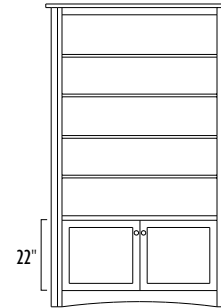

ASPEN 48" Bookcases

AB-4836-LD
36" Bookcase

AB-4848-LD
48" Bookcase

AB-4860-LD
60" Bookcase

AB-4872-LD
72" Bookcase

AB-4836-O
36" Bookcase

AB-4848-O
48" Bookcase

AB-4860-O
60" Bookcase

AB-4872-O
72" Bookcase

AB-4880-O
80" Bookcase

AB-4884-O
84" Bookcase

AB-4848-D
48" Bookcase

AB-4860-D
60" Bookcase

AB-4872-D
72" Bookcase

AB-4880-D
80" Bookcase

AB-4884-D
84" Bookcase

1 Adjustable Shelf Inside Bottom Doors

AB-4848-D4
48" Bookcase

AB-4860-D4
60" Bookcase

AB-4872-D4
72" Bookcase

AB-4880-D4
80" Bookcase

AB-4884-D4
84" Bookcase

ASPEN

ASPEN Credenzas & Bookcase Toppers