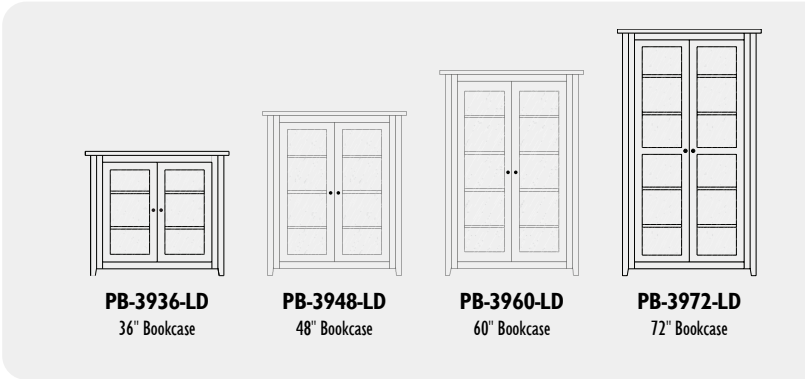

PREMIER 39.25" Bookcases

PB-3960-D

PB-3948-D
48" Bookcase

PB-3960-D
60" Bookcase

PB-3972-D
72" Bookcase

PB-3980-D
80" Bookcase

PB-3984-D
84" Bookcase

1 Adjustable Shelf Inside Bottom Doors

PB-3980-D4

PB-3984-D4
84" Bookcase

PB-3980-D4
80" Bookcase

PB-3972-D4
72" Bookcase

PB-3960-D4
60" Bookcase

PB-3948-D4
48" Bookcase

PREMIER

PREMIER 39.25" Bookcases

PB-3948-LD

PB-3936-LD
36" Bookcase

PB-3948-LD
48" Bookcase

PB-3960-LD
60" Bookcase

PB-3972-LD
72" Bookcase

PB-3972-0

PB-3960-0
60" Bookcase

PB-3948-0
48" Bookcase