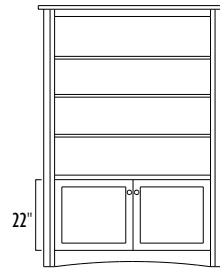

ASPEN 48" Bookcases

AB-4836-LD
36" Bookcase

AB-4848-LD
48" Bookcase

AB-4860-LD
60" Bookcase

AB-4872-LD
72" Bookcase

AB-4836-O
36" Bookcase

AB-4848-O
48" Bookcase

AB-4860-O
60" Bookcase

AB-4872-O
72" Bookcase

AB-4880-O
80" Bookcase

AB-4884-O
84" Bookcase

AB-4848-D
48" Bookcase

AB-4860-D
60" Bookcase

AB-4872-D
72" Bookcase

AB-4880-D
80" Bookcase

AB-4884-D
84" Bookcase

1 Adjustable Shelf Inside Bottom Doors

AB-4848-D4
48" Bookcase

AB-4860-D4
60" Bookcase

AB-4872-D4
72" Bookcase

AB-4880-D4
80" Bookcase

AB-4884-D4
84" Bookcase

ASPEN

ASPEN Credenzas & Bookcase Toppers