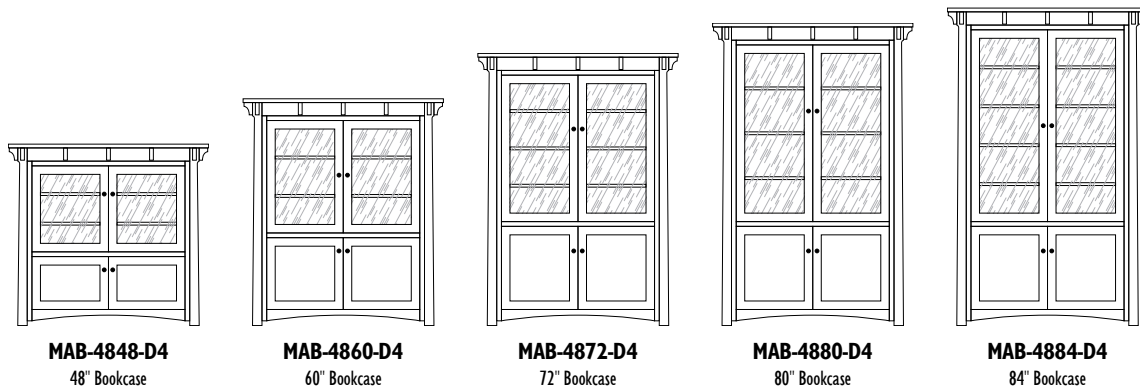

MAB-3948-LD
48" Bookcase

MAB-3936-LD
36" Bookcase

MANITOBA

MANITOBA 39" Bookcases

MAB-3960-D

MAB-3972-O

MANITOBA

MANITOBA 48" Bookcases

1 Adjustable Shelf Inside Bottom Doors

MANITOBA

The **MODESTO** Bookcase Collection

MODESTO 43" Bookcases

MD-4372-D

MD-4348-D
48" Bookcase

MD-4360-D
60" Bookcase

1 Adjustable Shelf Inside Bottom Doors