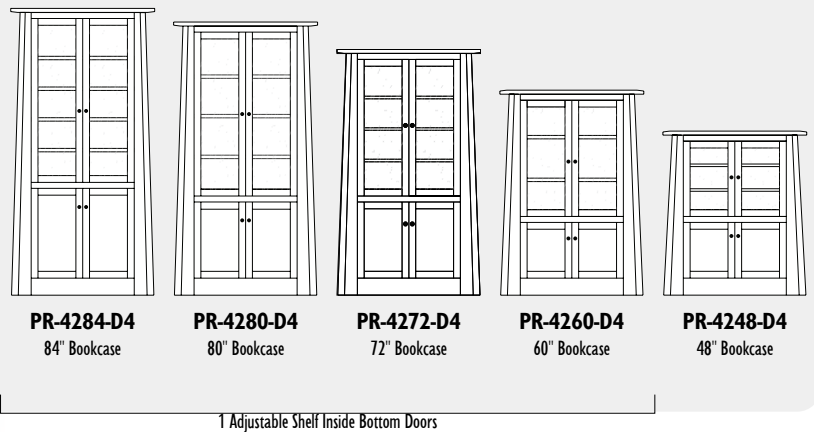

The **PRISM** Bookcase Collection

PRISM 42" Bookcases

PR-4272-D

1 Adjustable Shelf Inside Bottom Doors

PR-4272-D4

1 Adjustable Shelf Inside Bottom Doors

PRISM

PRISM 42" Bookcases

PR-4272-LD

PR-4272-O

PRISM

PRISM 52" Bookcases

1 Adjustable Shelf Inside Bottom Doors

1 Adjustable Shelf Inside Bottom Doors

The **SILOAM** Bookcase Collection

SILOAM 36" Bookcases