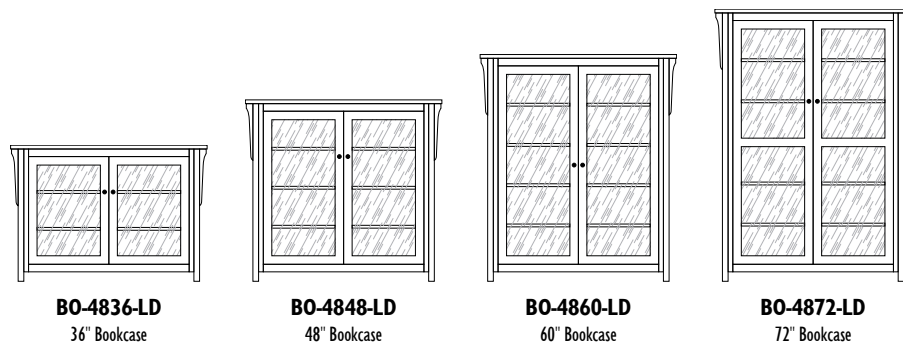

BELMONT

Center & Side Bookcases

BBD80GD Center Bookcase

39w x 18d x 80h

Side Bookcases

38w x 14d x 72h

Standard Features

- Mullioned doors with seedy glass on side units
- 3-stage LED soft-touch lights
- Unfinished backs
- Adjustable shelves
- AMBP 1466-WID knobs

Please specify BBD80SD for optional solid doors on side units.

Quartersawn White Oak with Asbury Brown Stain

BELMONT

The **BOSTON** Bookcase Collection

BOSTON 37" Bookcases

1 Adjustable Shelf Inside Bottom Doors

BOSTON

BOSTON 48" Bookcases

1 Adjustable Shelf Inside Bottom Doors

BOSTON

BOSTON Credenzas & Hutches

BO-3641-0

BO-4021-D4

BO-3649-0