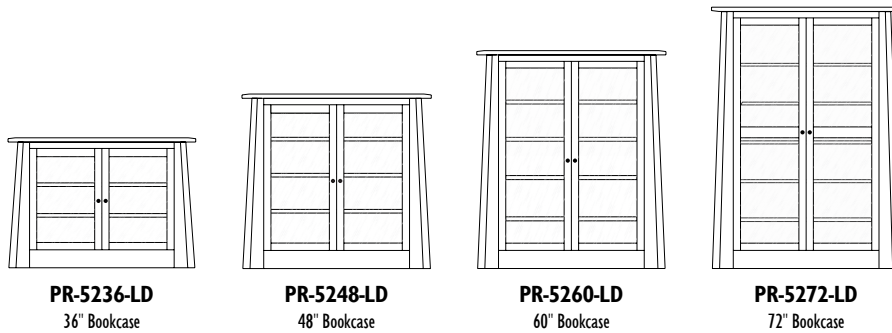

The **PRISM** Bookcase Collection

PRISM 42" Bookcases

PR-4272-D

1 Adjustable Shelf Inside Bottom Doors

PR-4272-D4

1 Adjustable Shelf Inside Bottom Doors

PRISM

PRISM 42" Bookcases

PR-4272-LD

PR-4272-O

PRISM

PRISM 52" Bookcases

1 Adjustable Shelf Inside Bottom Doors

1 Adjustable Shelf Inside Bottom Doors

The **SILOAM** Bookcase Collection

SILOAM 36" Bookcases

SI-3660-D4

SI-3648-D4
48" Bookcase

SI-3660-D4
60" Bookcase

SI-3672-D4
72" Bookcase

SI-3680-D4
80" Bookcase

SI-3684-D4
84" Bookcase

SI-3672-LD

SI-3672-LD
72" Bookcase