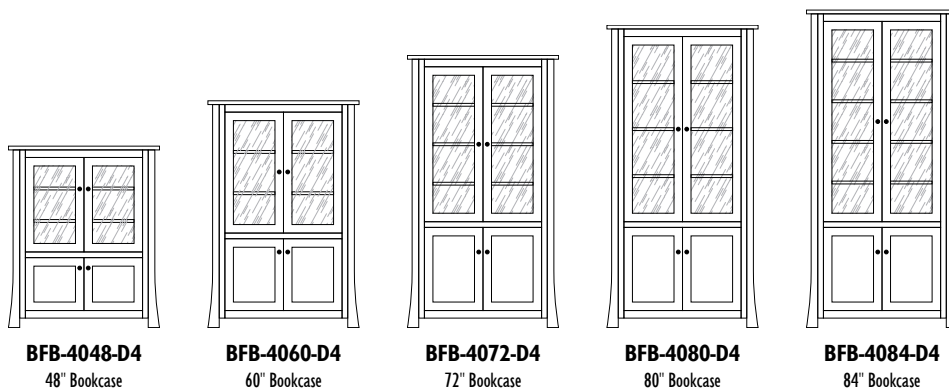

Quartersawn White Oak with Michaels Cherry Stain

BOSTON

The **BRIDGEFORT** Bookcase Collection

BRIDGEFORT 40" Bookcases

1 Adjustable Shelf Inside Bottom Doors

BRIDGEFORT

BRIDGEFORT 48" Bookcases

1 Adjustable Shelf Inside Bottom Doors