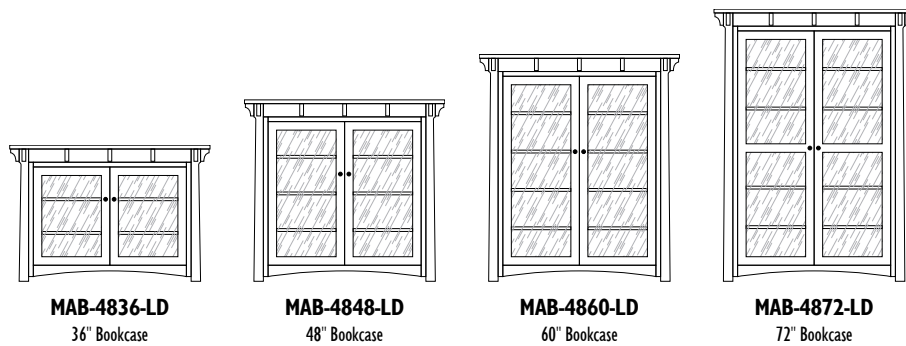

MAB-3948-D4
48" Bookcase

MAB-3960-D4
60" Bookcase

MAB-3972-D4
72" Bookcase

MAB-3980-D4
80" Bookcase

MAB-3984-D4
84" Bookcase

MAB-3948-LD

MAB-3972-LD
72" Bookcase

MAB-3960-LD
60" Bookcase

MAB-3948-LD
48" Bookcase

MAB-3936-LD
36" Bookcase

MANITOBA

MANITOBA 39" Bookcases

MAB-3960-D

MAB-3972-O

MANITOBA

MANITOBA 48" Bookcases

1 Adjustable Shelf Inside Bottom Doors

MANITOBA

The **MODESTO** Bookcase Collection

MODESTO 43" Bookcases

MD-4372-D

MD-4348-D
48" Bookcase

MD-4360-D
60" Bookcase

1 Adjustable Shelf Inside Bottom Doors