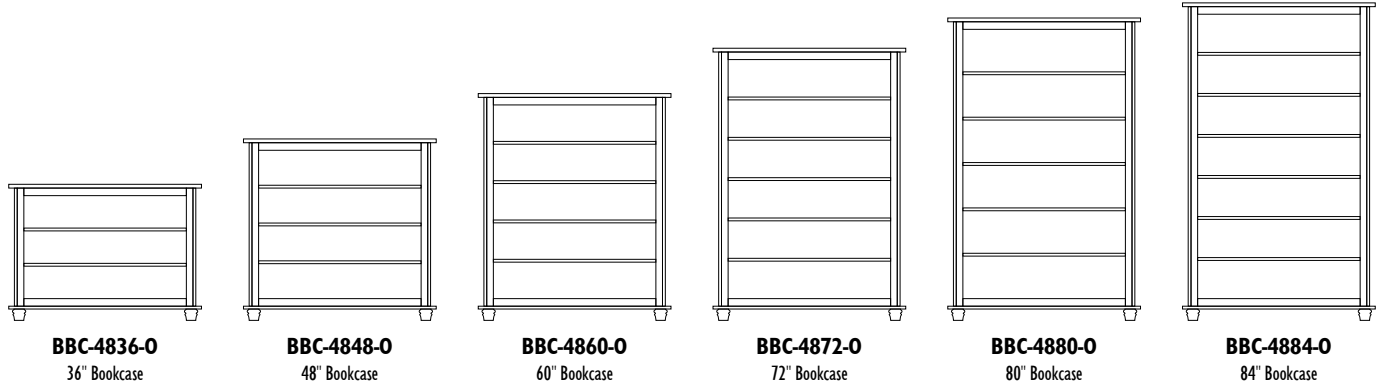

BELMONT 48" Bookcases