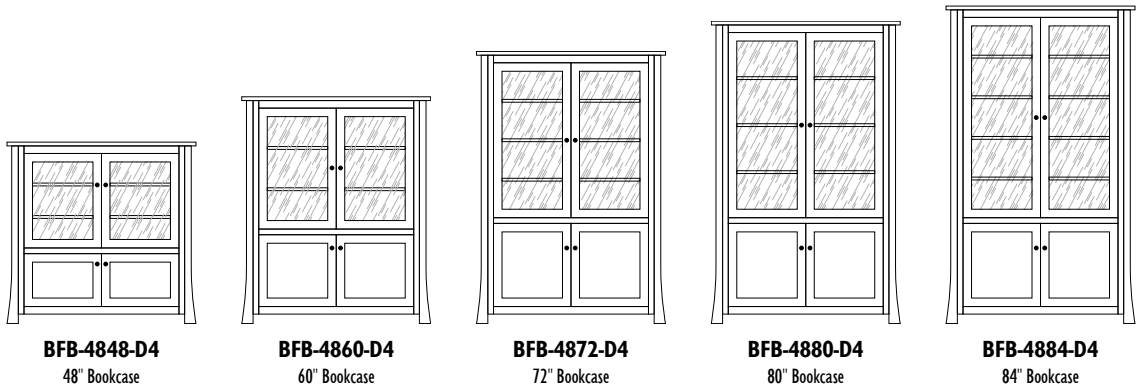

Standard Features

- Solid wood doors on bottom of side units
- No lights
- Unfinished backs
- Adjustable shelves
- AMBP-4425-ORB knobs
- Bolted together

Options include no doors, ALL doors, puck lights, and not bolted together.

Quartersawn White Oak with Michaels Cherry Stain

BOSTON

The **BRIDGEFORT** Bookcase Collection

BRIDGEFORT 40" Bookcases

1 Adjustable Shelf Inside Bottom Doors

BRIDGEFORT

BRIDGEFORT 48" Bookcases

1 Adjustable Shelf Inside Bottom Doors