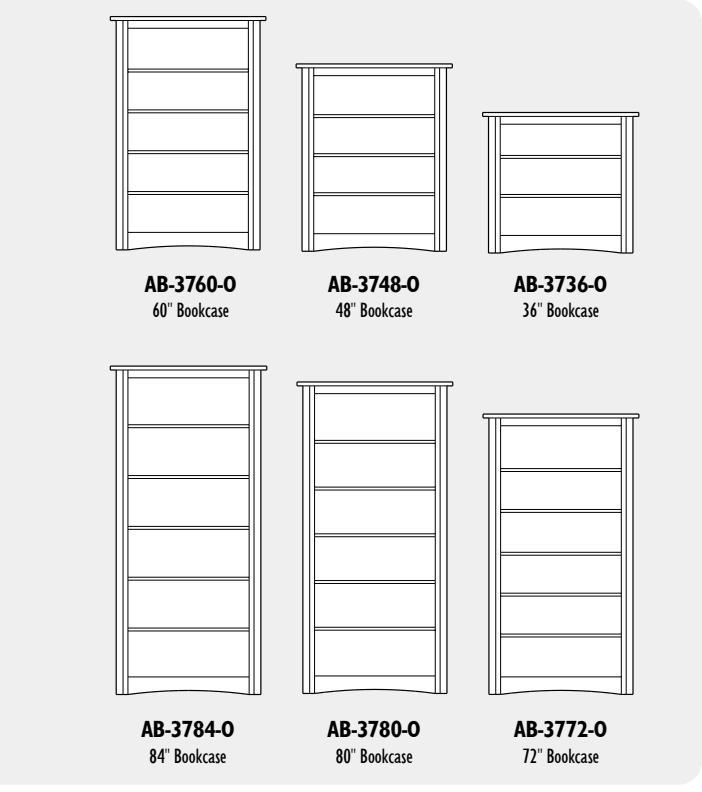

Case size: 37w x 12d

Standard Features

- Unfinished back
- Adjustable shelves
- Live edge tops
- Clear glass in glass doors

Rustic Walnut with FC 47823 Bel Air Stain

Options include doors. To add doors, you will need to add

- GD if glass doors
- SD if solid doors

See price list for upcharge

ADONA

The **ASPEN** Bookcase Collection

ASPEN 37" Bookcases

AB-3760-LD

AB-3736-LD
36" Bookcase

AB-3748-LD
48" Bookcase

AB-3760-LD
60" Bookcase

AB-3772-LD
72" Bookcase

AB-3784-O

AB-3760-O
60" Bookcase

AB-3748-O
48" Bookcase

AB-3736-O
36" Bookcase

AB-3784-O
84" Bookcase

AB-3780-O
80" Bookcase