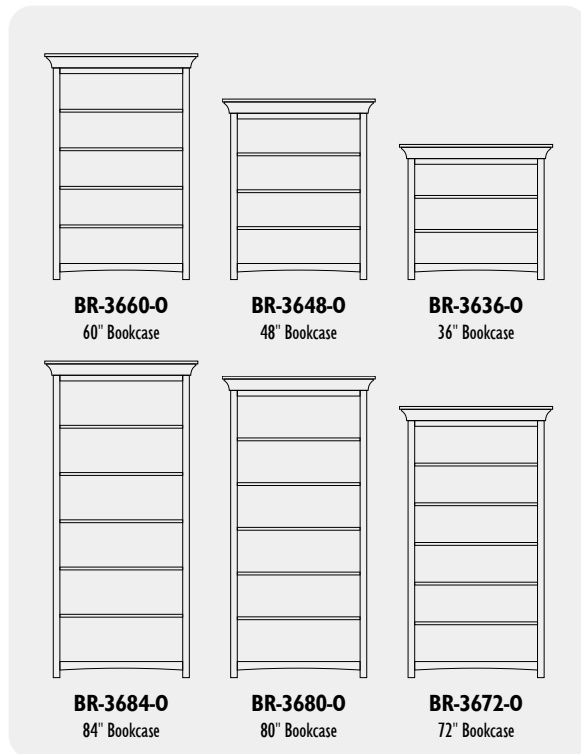

See price list for upcharge

The **BRIDGESTONE** Bookcase Collection

BRIDGESTONE 36" Bookcases

BR-3680-D4

BR-3648-D4
48" Bookcase

BR-3660-D4
60" Bookcase

BR-3672-D4
72" Bookcase

BR-3680-D4
80" Bookcase

BR-3684-D4
84" Bookcase

BR-3648-LD

BR-3672-LD
72" Bookcase

BR-3660-LD
60" Bookcase

BR-3648-LD
48" Bookcase

BR-3636-LD
36" Bookcase

BRIDGESTONE

BRIDGESTONE 36" Bookcases

BR-3672-D

BR-3660-O

BRIDGESTONE

BRIDGESTONE 48" Bookcases

BR-4836-O
36" Bookcase

BR-4848-O
48" Bookcase

BR-4860-O
60" Bookcase

BR-4872-O
72" Bookcase