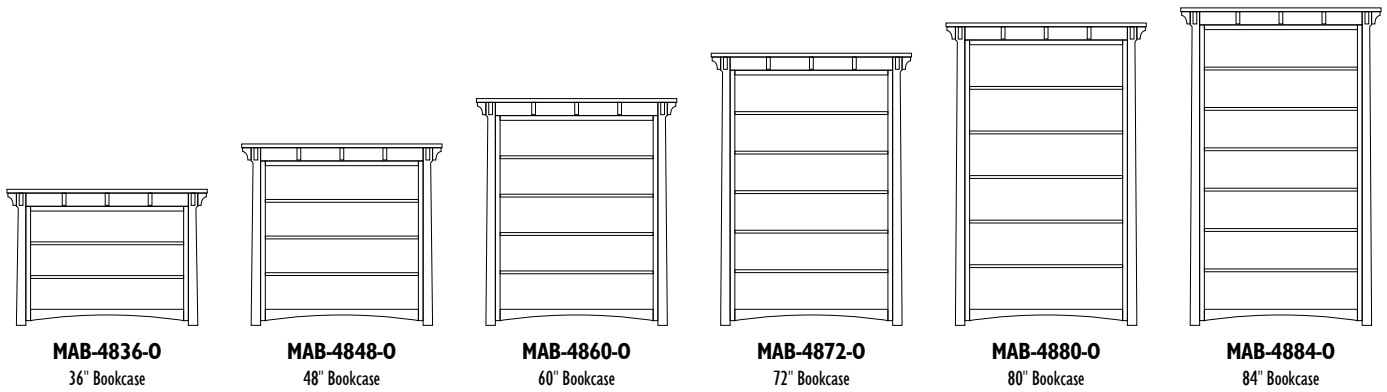

MAB-3948-LD
48" Bookcase

MAB-3936-LD
36" Bookcase

MANITOBA

MANITOBA 39" Bookcases

MAB-3960-D

MAB-3972-O

MANITOBA

MANITOBA 48" Bookcases