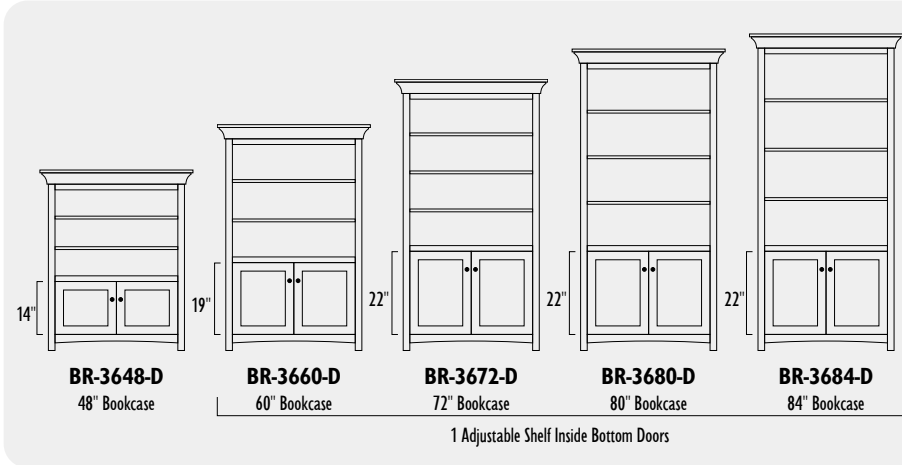

BRIDGESTONE 36" Bookcases

BR-3672-D