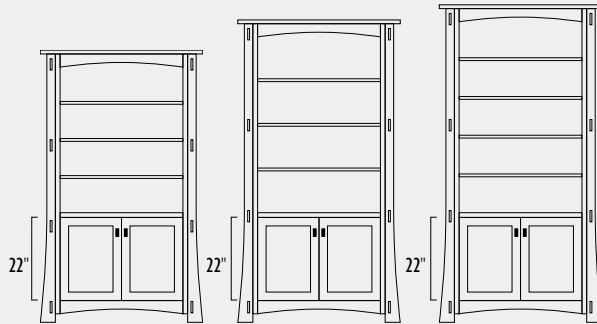

1 Adjustable Shelf Inside Bottom Doors

MANITOBA

The **MODESTO** Bookcase Collection

MODESTO 43" Bookcases

MD-4372-D

MD-4348-D
48" Bookcase

MD-4360-D
60" Bookcase

1 Adjustable Shelf Inside Bottom Doors