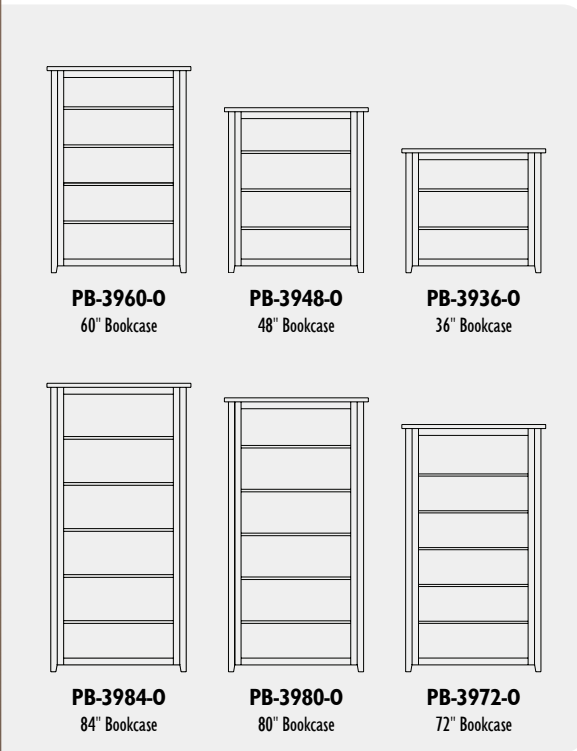

PB-3948-LD

PB-3936-LD
36" Bookcase

PB-3948-LD
48" Bookcase

PB-3960-LD
60" Bookcase

PB-3972-LD
72" Bookcase

PB-3972-0

PB-3960-0
60" Bookcase

PB-3948-0
48" Bookcase