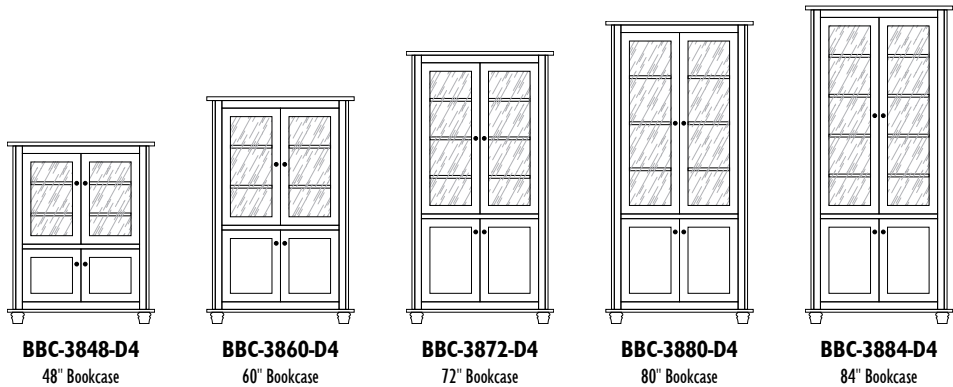

Standard Features

- Unfinished backs
- Side bookcases with bottom doors
- No lights
- Adjustable shelves
- Bolted together
- Will ship in (3) sections
- 585-DP hardware

Options include no doors, ALL doors, puck lights, and not bolted together.

*Quartersawn White Oak with OCS-113
Michaels Cherry Stain*

Top view of unit

The **BELMONT** Bookcase Collection

BELMONT 38" Bookcases

BELMONT

BELMONT 48" Bookcases

1 Adjustable Shelf Inside Bottom Doors

BELMONT

BELMONT

Center & Side Bookcases

BBD80GD Center Bookcase

39w x 18d x 80h

Side Bookcases

38w x 14d x 72h

Standard Features

- Mullioned doors with seedy glass on side units
- 3-stage LED soft-touch lights
- Unfinished backs
- Adjustable shelves
- AMBP 1466-WID knobs