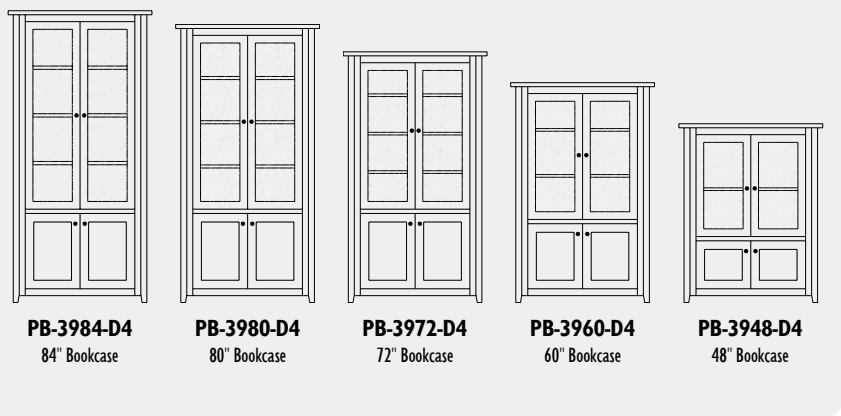

PB-3984-D4
84" Bookcase

PB-3980-D4
80" Bookcase

PB-3972-D4
72" Bookcase

PB-3960-D4
60" Bookcase

PB-3948-D4
48" Bookcase

PREMIER