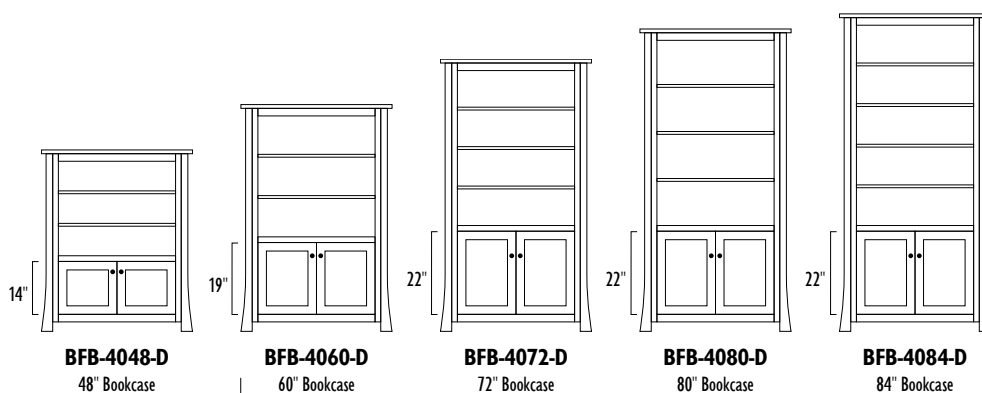

Quartersawn White Oak with Michaels Cherry Stain

BOSTON

The **BRIDGEFORT** Bookcase Collection

BRIDGEFORT 40" Bookcases

1 Adjustable Shelf Inside Bottom Doors

BRIDGEFORT

BRIDGEFORT 48" Bookcases

1 Adjustable Shelf Inside Bottom Doors