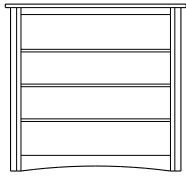

ASPEN 48" Bookcases

AB-4836-LD
36" Bookcase

AB-4848-LD
48" Bookcase

AB-4860-LD
60" Bookcase

AB-4872-LD
72" Bookcase

AB-4836-O
36" Bookcase

AB-4848-O
48" Bookcase

AB-4860-O
60" Bookcase

AB-4872-O
72" Bookcase

AB-4880-O
80" Bookcase

AB-4884-O
84" Bookcase

AB-4848-D
48" Bookcase

AB-4860-D
60" Bookcase

AB-4872-D
72" Bookcase

AB-4880-D
80" Bookcase

AB-4884-D
84" Bookcase