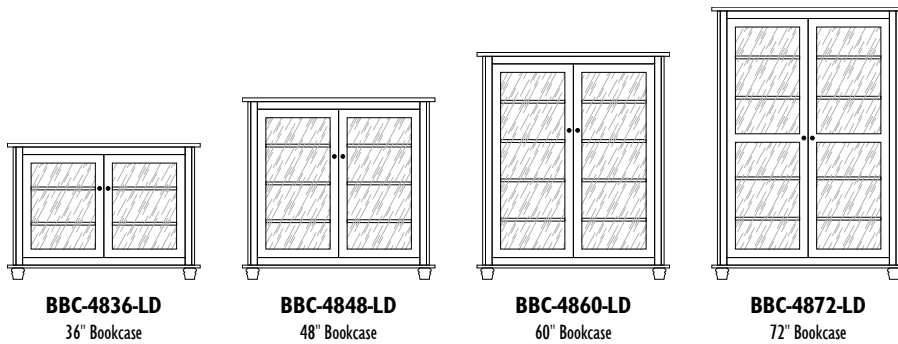

Standard Features

- Unfinished backs
- Side bookcases with bottom doors
- No lights
- Adjustable shelves
- Bolted together
- Will ship in (3) sections
- 585-DP hardware

Options include no doors, ALL doors, puck lights, and not bolted together.

*Quartersawn White Oak with OCS-113
Michaels Cherry Stain*

Top view of unit

The **BELMONT** Bookcase Collection

BELMONT 38" Bookcases

BELMONT

BELMONT 48" Bookcases

1 Adjustable Shelf Inside Bottom Doors

BELMONT

BELMONT

Center & Side Bookcases

BBD80GD Center Bookcase

39w x 18d x 80h

Side Bookcases

38w x 14d x 72h

Standard Features

- Mullioned doors with seedy glass on side units
- 3-stage LED soft-touch lights
- Unfinished backs
- Adjustable shelves
- AMBP 1466-WID knobs