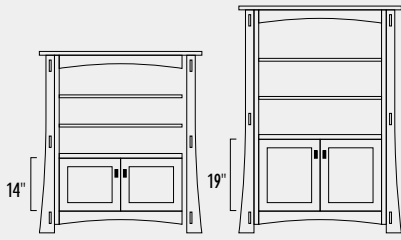

1 Adjustable Shelf Inside Bottom Doors

MANITOBA

The **MODESTO** Bookcase Collection

MODESTO 43" Bookcases

MD-4372-D

MD-4348-D
48" Bookcase

MD-4360-D
60" Bookcase

1 Adjustable Shelf Inside Bottom Doors