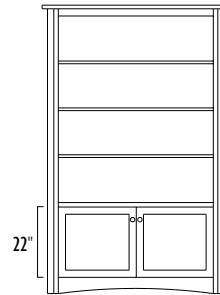

ASPEN 48" Bookcases

AB-4836-LD
36" Bookcase

AB-4848-LD
48" Bookcase

AB-4860-LD
60" Bookcase

AB-4872-LD
72" Bookcase

AB-4836-O
36" Bookcase

AB-4848-O
48" Bookcase

AB-4860-O
60" Bookcase

AB-4872-O
72" Bookcase

AB-4880-O
80" Bookcase

AB-4884-O
84" Bookcase

AB-4848-D
48" Bookcase

AB-4860-D
60" Bookcase

AB-4872-D
72" Bookcase

AB-4880-D
80" Bookcase

AB-4884-D
84" Bookcase

1 Adjustable Shelf Inside Bottom Doors

AB-4848-D4
48" Bookcase

AB-4860-D4
60" Bookcase

AB-4872-D4
72" Bookcase

AB-4880-D4
80" Bookcase

AB-4884-D4
84" Bookcase

ASPEN

ASPEN Credenzas & Bookcase Toppers