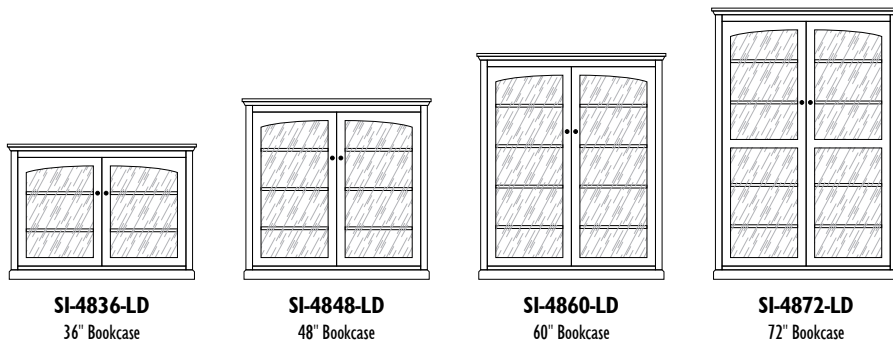

SI-3660-LD
60" Bookcase

SI-3648-LD
48" Bookcase

SI-3636-LD
36" Bookcase

SILOAM

SILOAM 36" Bookcases

SI-3648-D

SI-3680-O

SI-3660-O
60" Bookcase

SI-3648-O
48" Bookcase

SI-3636-O
36" Bookcase

SI-3684-O
84" Bookcase

SI-3680-O
80" Bookcase

SI-3672-O
72" Bookcase

SILOAM

SILOAM 48" Bookcases

1 Adjustable Shelf Inside Bottom Doors