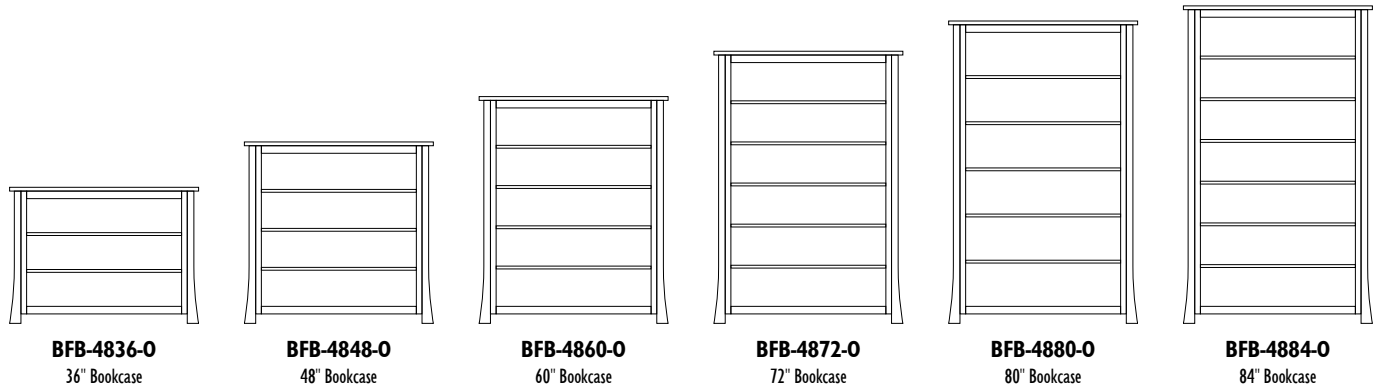

Standard Features

- Solid wood doors on bottom of side units
- No lights
- Unfinished backs
- Adjustable shelves
- AMBP-4425-ORB knobs
- Bolted together

Options include no doors, ALL doors, puck lights, and not bolted together.

Quartersawn White Oak with Michaels Cherry Stain

BOSTON

The **BRIDGEFORT** Bookcase Collection

BRIDGEFORT 40" Bookcases

1 Adjustable Shelf Inside Bottom Doors

BRIDGEFORT

BRIDGEFORT 48" Bookcases

1 Adjustable Shelf Inside Bottom Doors