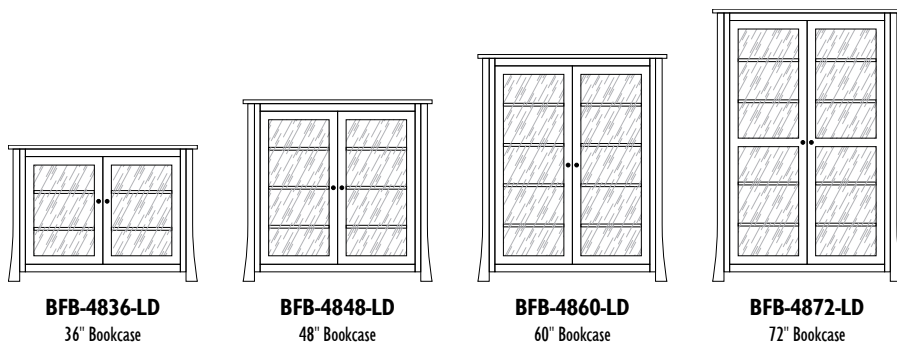

Standard Features

- Solid wood doors on bottom of side units
- No lights
- Unfinished backs
- Adjustable shelves
- AMBP-4425-ORB knobs
- Bolted together

Options include no doors, ALL doors, puck lights, and not bolted together.

Quartersawn White Oak with Michaels Cherry Stain

BOSTON

The **BRIDGEFORT** Bookcase Collection

BRIDGEFORT 40" Bookcases

1 Adjustable Shelf Inside Bottom Doors

BRIDGEFORT

BRIDGEFORT 48" Bookcases

1 Adjustable Shelf Inside Bottom Doors