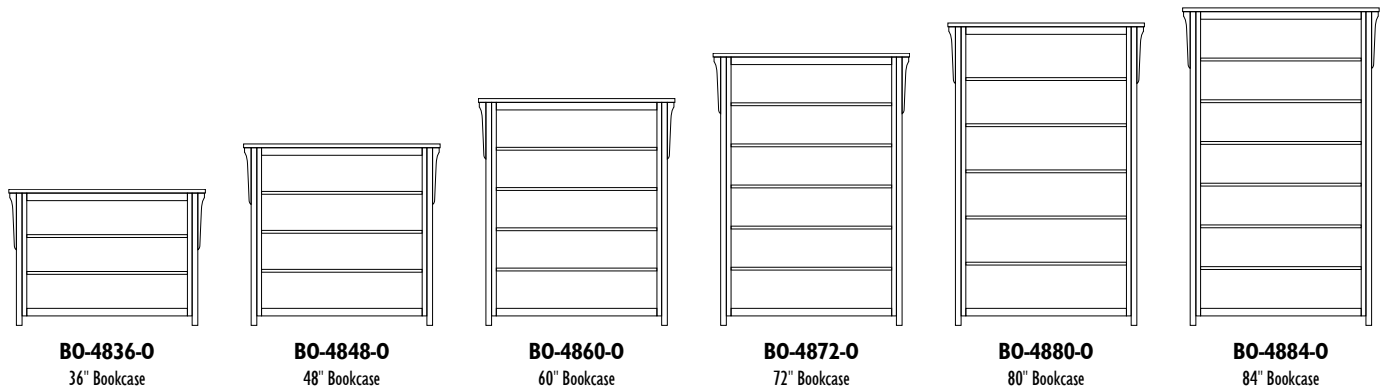

BELMONT

Center & Side Bookcases

BBD80GD Center Bookcase

39w x 18d x 80h

Side Bookcases

38w x 14d x 72h

Standard Features

- Mullioned doors with seedy glass on side units
- 3-stage LED soft-touch lights
- Unfinished backs
- Adjustable shelves
- AMBP 1466-WID knobs

Please specify BBD80SD for optional solid doors on side units.

Quartersawn White Oak with Asbury Brown Stain

BELMONT

The **BOSTON** Bookcase Collection

BOSTON 37" Bookcases

1 Adjustable Shelf Inside Bottom Doors

BOSTON

BOSTON 48" Bookcases

1 Adjustable Shelf Inside Bottom Doors

BOSTON

BOSTON Credenzas & Hutches

BO-3641-0

BO-4021-D4

BO-3649-0