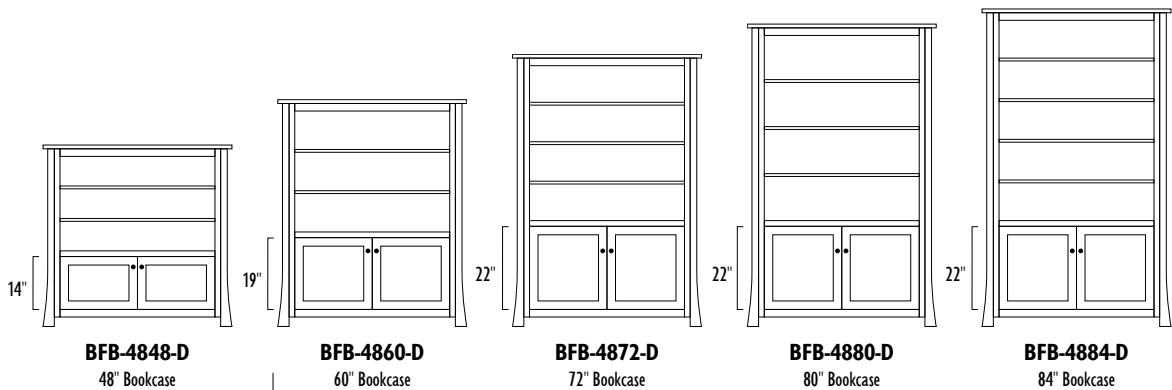

Quartersawn White Oak with Michaels Cherry Stain

BOSTON

The **BRIDGEFORT** Bookcase Collection

BRIDGEFORT 40" Bookcases

1 Adjustable Shelf Inside Bottom Doors

BRIDGEFORT

BRIDGEFORT 48" Bookcases

1 Adjustable Shelf Inside Bottom Doors