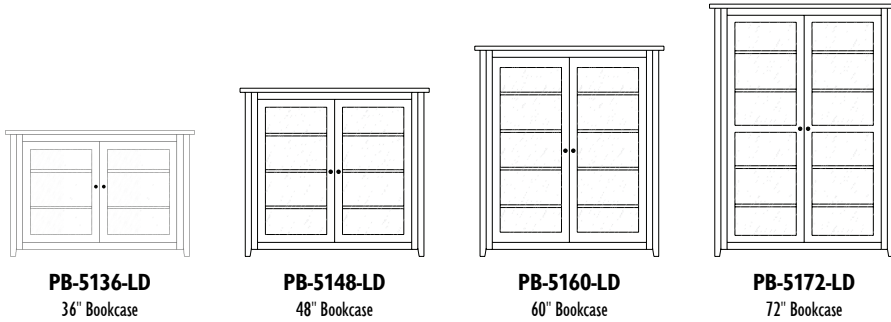

PREMIER 51.25" Bookcases

1 Adjustable Shelf Inside Bottom Doors