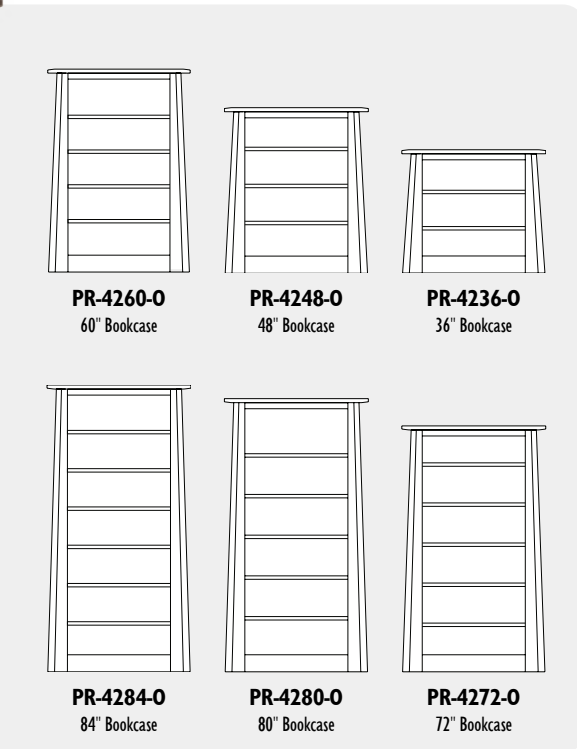

The **PRISM** Bookcase Collection

PRISM 42" Bookcases

PR-4272-D

1 Adjustable Shelf Inside Bottom Doors

PR-4272-D4

1 Adjustable Shelf Inside Bottom Doors

PRISM

PRISM 42" Bookcases

PR-4272-LD

PR-4272-O

PRISM

PRISM 52" Bookcases

1 Adjustable Shelf Inside Bottom Doors

1 Adjustable Shelf Inside Bottom Doors

The **SILOAM** Bookcase Collection

SILOAM 36" Bookcases