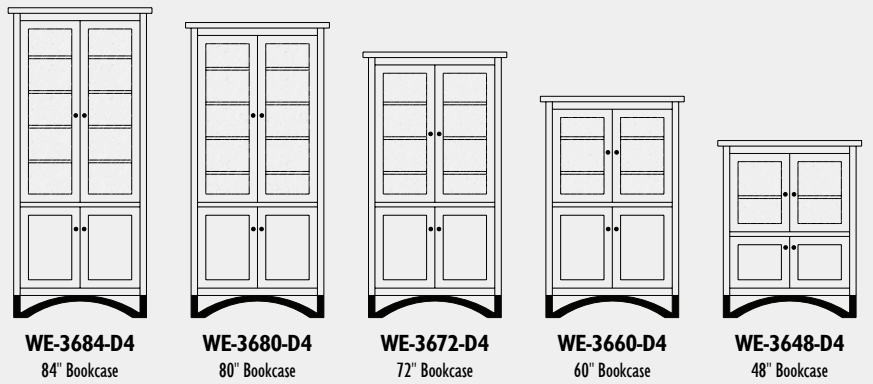

WE-3672-LD
72" Bookcase

WE-3660-O

WE-3660-O
60" Bookcase

WE-3648-O
48" Bookcase

WE-3636-O
36" Bookcase

WE-3684-O
84" Bookcase

WE-3680-O
80" Bookcase

WE-3672-O
72" Bookcase

WESTON

WESTON 36" Bookcases

Standard = Black Metal Bases

WE-3672-D

WE-3680-D4

WESTON

WESTON 48" Bookcases

Standard = Black Metal Bases