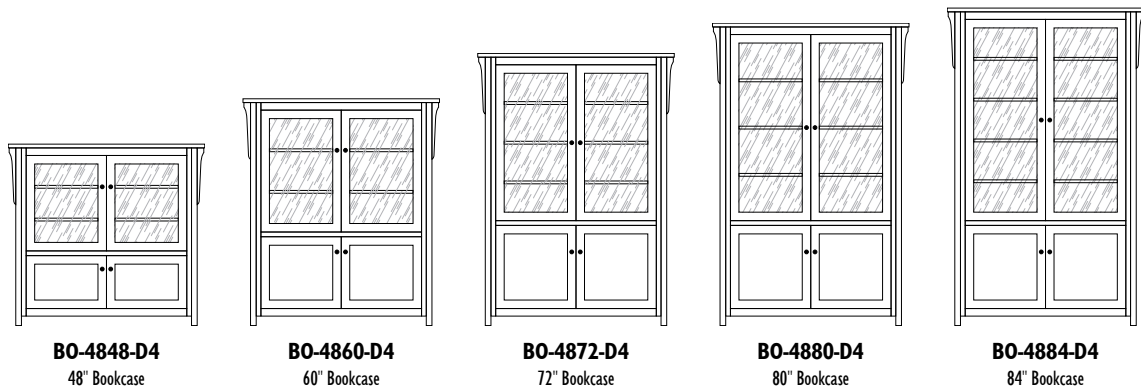

BELMONT

Center & Side Bookcases

BBD80GD Center Bookcase

39w x 18d x 80h

Side Bookcases

38w x 14d x 72h

Standard Features

- Mullioned doors with seedy glass on side units
- 3-stage LED soft-touch lights
- Unfinished backs
- Adjustable shelves
- AMBP 1466-WID knobs

Please specify BBD80SD for optional solid doors on side units.

Quartersawn White Oak with Asbury Brown Stain

BELMONT

The **BOSTON** Bookcase Collection

BOSTON 37" Bookcases

1 Adjustable Shelf Inside Bottom Doors

BOSTON

BOSTON 48" Bookcases

1 Adjustable Shelf Inside Bottom Doors

BOSTON

BOSTON Credenzas & Hutches

BO-3641-0

BO-4021-D4

BO-3649-0