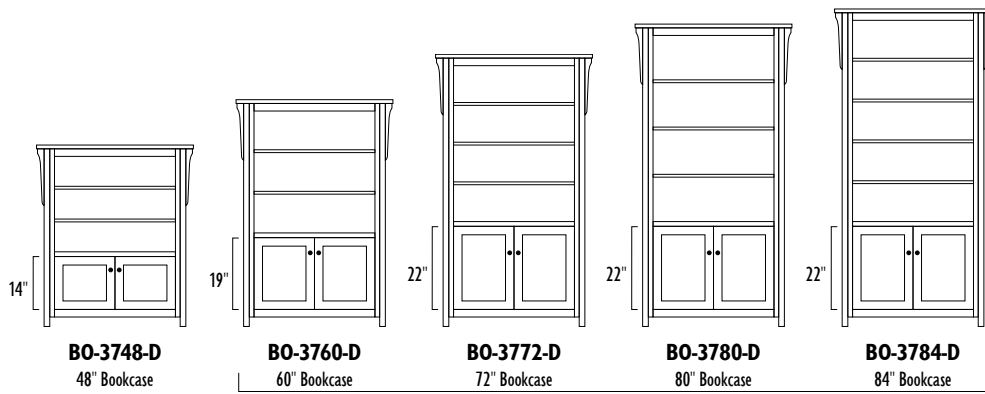

BOSTON 37" Bookcases

1 Adjustable Shelf Inside Bottom Doors