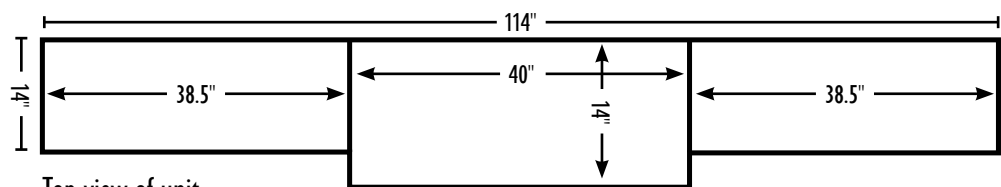

Top view of unit