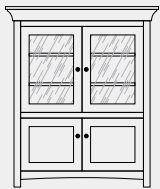

BRIDGESTONE 36" Bookcases

BR-3680-D4

BR-3648-D4
48" Bookcase