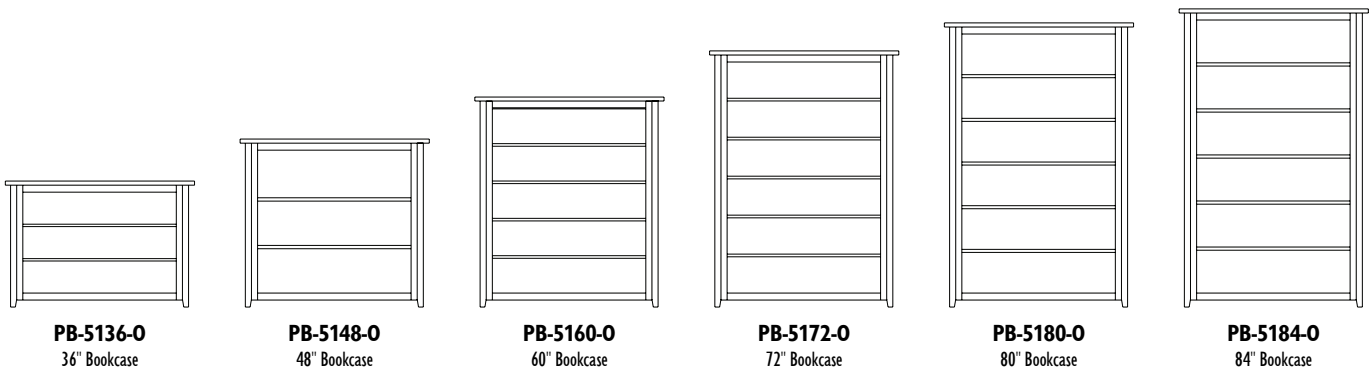

PB-3936-0
36" Bookcase

PB-3984-0
84" Bookcase

PB-3980-0
80" Bookcase

PB-3972-0
72" Bookcase

PREMIER

PREMIER 51.25" Bookcases

1 Adjustable Shelf Inside Bottom Doors

PREMIER