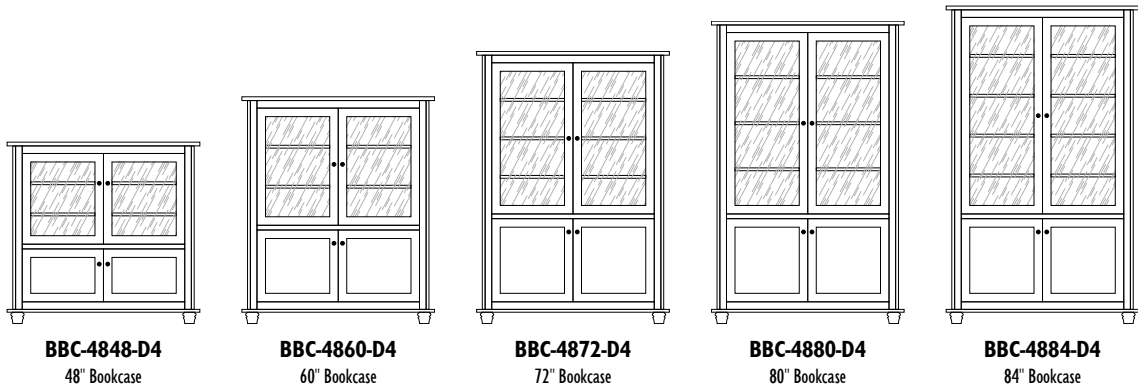

Standard Features

- Unfinished backs
- Side bookcases with bottom doors
- No lights
- Adjustable shelves
- Bolted together
- Will ship in (3) sections
- 585-DP hardware

Options include no doors, ALL doors, puck lights, and not bolted together.

*Quartersawn White Oak with OCS-113
Michaels Cherry Stain*

Top view of unit

The **BELMONT** Bookcase Collection

BELMONT 38" Bookcases

BELMONT

BELMONT 48" Bookcases

1 Adjustable Shelf Inside Bottom Doors

BELMONT

BELMONT

Center & Side Bookcases

BBD80GD Center Bookcase

39w x 18d x 80h

Side Bookcases

38w x 14d x 72h

Standard Features

- Mullioned doors with seedy glass on side units
- 3-stage LED soft-touch lights
- Unfinished backs
- Adjustable shelves
- AMBP 1466-WID knobs