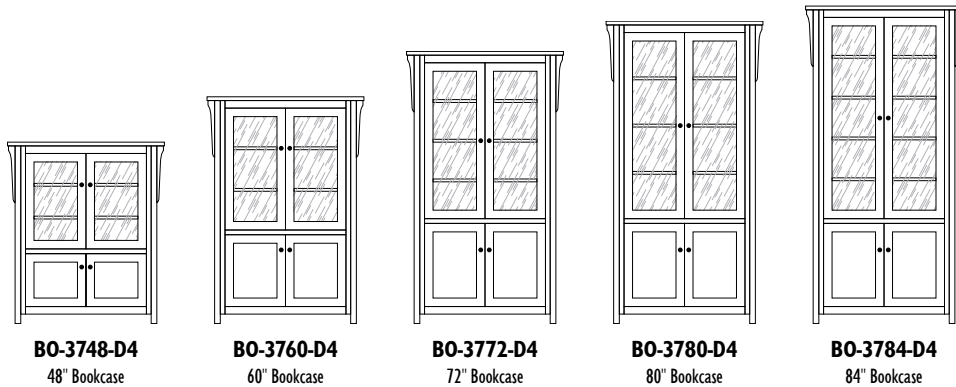

BELMONT

Center & Side Bookcases

BBD80GD Center Bookcase

39w x 18d x 80h

Side Bookcases

38w x 14d x 72h

Standard Features

- Mullioned doors with seedy glass on side units
- 3-stage LED soft-touch lights
- Unfinished backs
- Adjustable shelves
- AMBP 1466-WID knobs

Please specify BBD80SD for optional solid doors on side units.

Quartersawn White Oak with Asbury Brown Stain

BELMONT

The **BOSTON** Bookcase Collection

BOSTON 37" Bookcases

1 Adjustable Shelf Inside Bottom Doors

BOSTON

BOSTON 48" Bookcases

1 Adjustable Shelf Inside Bottom Doors

BOSTON

BOSTON Credenzas & Hutches

BO-3641-0

BO-4021-D4

BO-3649-0