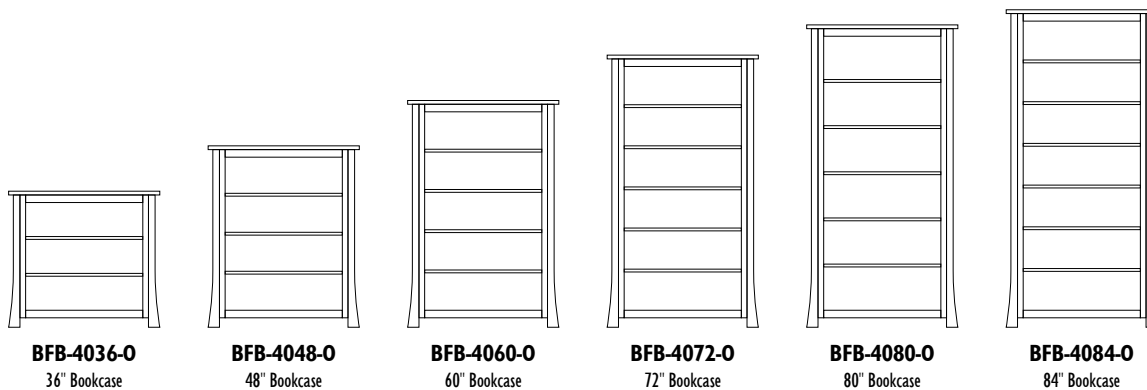

Standard Features

- Solid wood doors on bottom of side units
- No lights
- Unfinished backs
- Adjustable shelves
- AMBP-4425-ORB knobs
- Bolted together

Options include no doors, ALL doors, puck lights, and not bolted together.

Quartersawn White Oak with Michaels Cherry Stain

BOSTON

The **BRIDGEFORT** Bookcase Collection

BRIDGEFORT 40" Bookcases

1 Adjustable Shelf Inside Bottom Doors

BRIDGEFORT

BRIDGEFORT 48" Bookcases

1 Adjustable Shelf Inside Bottom Doors