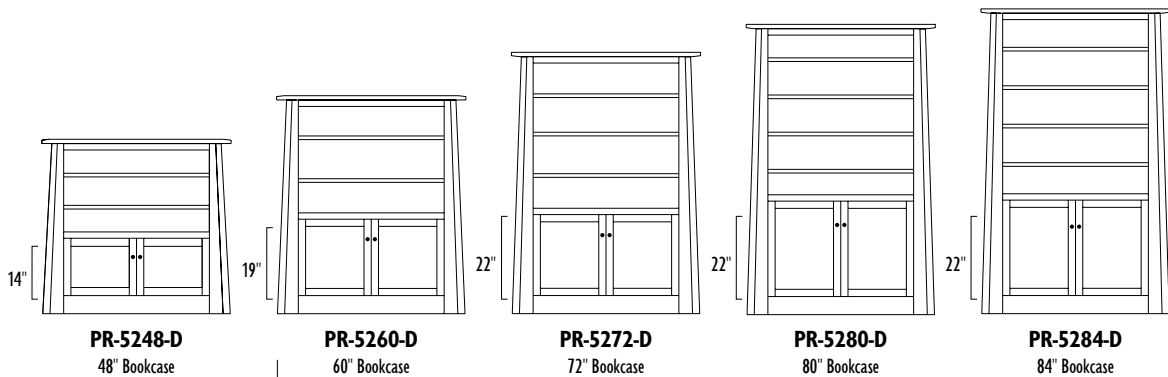

PR-4272-LD

PR-4272-O

PRISM

PRISM 52" Bookcases

1 Adjustable Shelf Inside Bottom Doors

1 Adjustable Shelf Inside Bottom Doors

The **SILOAM** Bookcase Collection

SILOAM 36" Bookcases