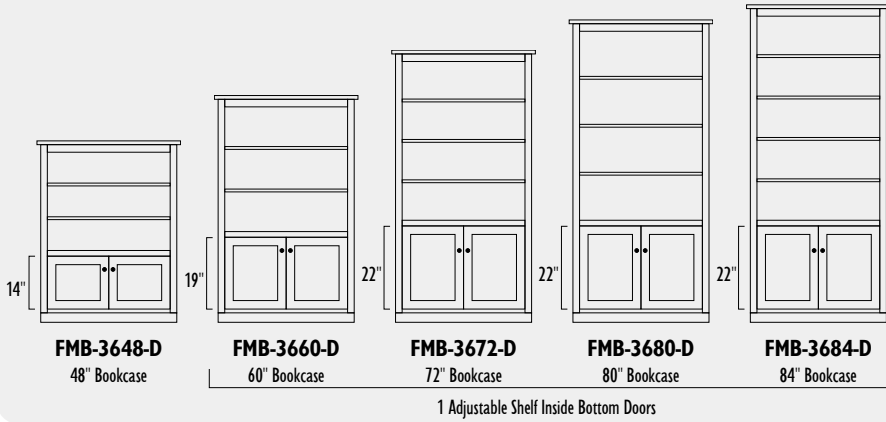

FREEMONT 36" Bookcases

FMB-3680-D