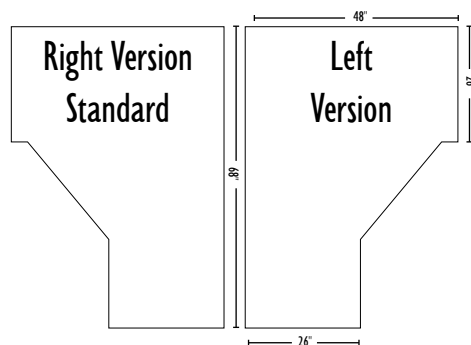

BOSTON

Corner Desk

Right Version

BO-4868-CC

BO-4868-CC Corner Desk

68w x 48d x 31h

Standard Features

- Right version
- Keyboard in center
- Both backsides unfinished
- (1) File drawer
- (2) Small drawers
- (1) Writing pullout
- AMBP4424-ORB pulls
- AMBP4425-ORB knobs

Options include return on left version, pencil drawer on center, hardware styles, and cord holes.

Quartersawn White Oak with Michaels Cherry Stain

Options Available for All Desks