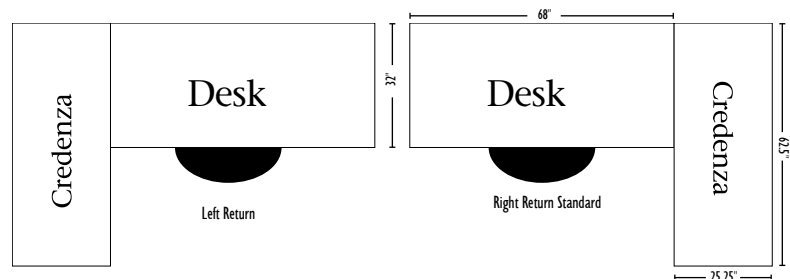

Options Available for All Desks

Built in Data Port

Wireless Charging Port

Pop Up Power Station