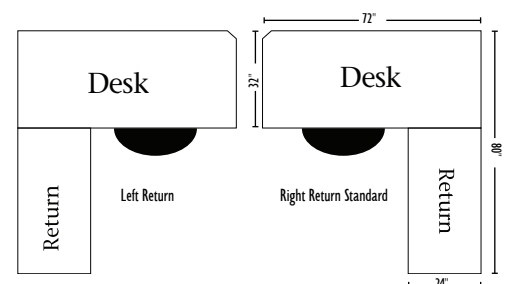

COVINGTON L-Shape Desk

Topper Sits on Return Side

CCT-76 Hutch Topper

76w x 15d x 48h

Standard Features

- Will fit CCD 32RD Corner Desk
- Mullion doors
- Clear glass
- Glass shelves in upper doors
- Unfinished back
- (5) puck lights with dimmer
- 53005-AS knobs

Options include solid wood doors, no puck lights, solid wood shelves, and hardware.

Rustic Cherry with FC-17882 Vintage Antique Stain

CCT-76

CCD-32-RD

Pictured as a left hand return

Desk Side

CCD-32-RD L-Shape Desk

Corner Desk 72w x 32d x 31h

Return Desk 48w x 24d x 31h

Standard Features

- Right Hand Return
- Finished back on desk only
- Keyboard pullout on return
- No cord hole
- Pencil Drawer on desk
- Writing pullouts
- Letter size files
- 6" overhang on desk side
- 53010-AS cup pull
- 53005-AS knobs

Options include finished back on return, cord holes (please specify), and hardware.

Rustic Cherry with FC-17882 Vintage Antique Stain