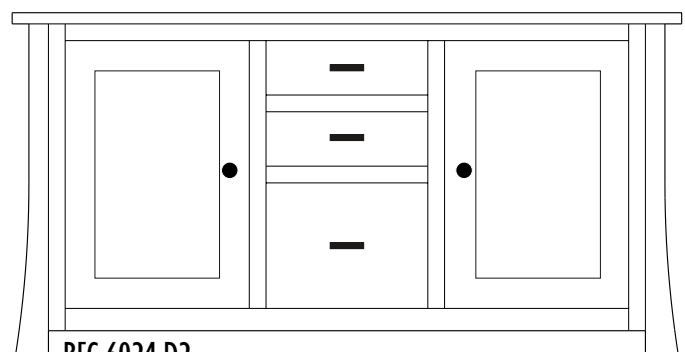

BFC-6024-D2