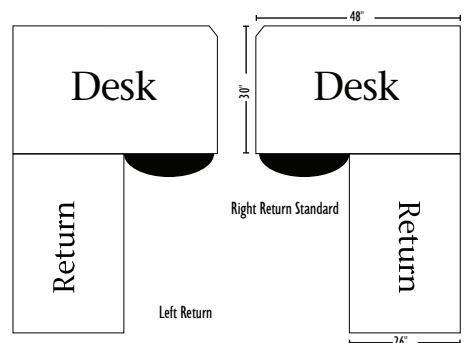

BOSTON

Corner Desk & Hutch Topper

BO-681442

BO-681442 Hutch Topper

68w x 14d x 42h

Standard Features

- Will fit 4872 RD Corner Desk
- Solid wood doors
- Adjustable shelves
- No lights
- Unfinished back
- AMBP4425-ORB knobs

Options include puck lights, glass doors, and customized to fit your desk.

Quartersawn White Oak with Michaels Cherry Stain

Topper Sits on Return Side

Desk Side

BO-4872-RD

BO-4872-RD

Corner Desk

48w x 30d x 31h

Return Desk

42w x 26d x 31h

Standard Features

- Return on right
- Desk and return pencil drawers
- Finished back on desk
- Unfinished back on return
- (1) file drawer
- (2) small drawers
- (1) writing pullout
- AMBP4424-ORB pulls
- AMBP4425-ORB knobs

Options include finished back on return, left or right return (no upcharge), hardware styles, and cord holes.

Quartersawn White Oak with Michaels Cherry Stain