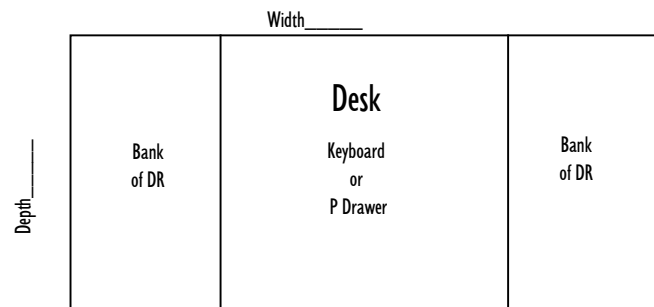

PLEASE USE THIS TEMPLATE WHEN ORDERING

Keep this form in your catalog and make copies as needed. This form is provided for you to streamline the ordering process. Please fill out completely and mark where you would like to place the cord holes.

WOODWORKING

2240N 925W
Shipshewana, In 46565
vm 260-768-7008
fax 260-768-7011
email: lnwoodworking@ibyfax.com

Company Name _____
PO # _____
Contact _____
Address _____
Phone _____
Email _____

To the right please indicate where you would like your power supply customization.

Collection _____

Item _____

Power Supply Options _____

_____
_____
_____

Standard Cord Hole _____

Cord Hole with Grommet _____

POWER SUPPLY OPTIONS

Item #	Description
PUP	Pop Up Power Station
BID	Built In Data Port
CI	Coaster Insert

Item #	Description
SCH	Standard Cord Hole
OWG	Optional Wood Grommet
WCD	Wireless Charging Dock