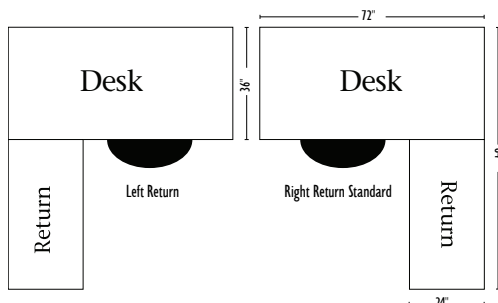

Options Available for All Desks