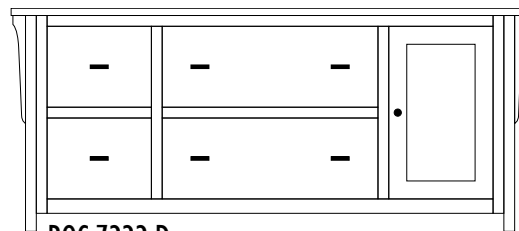

BOC-7222-D

BO-6820-LCR

Low Credenza

68w x 20d x 24h

Standard Features

- Unfinished back
- (1) adjustable shelf
- Letter-size lateral files
- Full-extension drawer slides
- AMBP4424-ORB pulls

Quartersawn White Oak with Michaels Cherry Stain