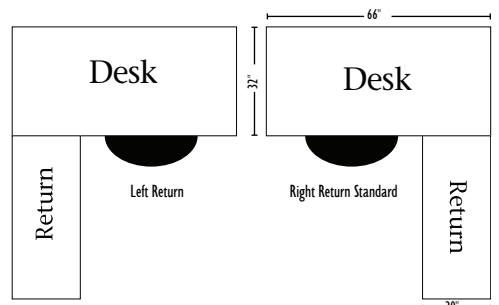

FREEMONT MISSION

Corner Desk & Hutch

Hutch Sits on Desk Side

FMCT Hutch

64w x 13.5d x 47h

Standard Features

- Fits FMRD or FMFD32 desk
- Solid wood, reverse-raised-panel doors
- Adjustable shelves
- Unfinished back
- P2152-WOA knobs

Options include glass doors and other hardware choices.

Quartersawn Oak with Michaels Cherry Stain

Return Side

FMRD-32 Corner Desk

66w x 32d x 31h

Return Desk

48w x 20d x 31h

Standard Features

- Left or right return desk
- Keyboard pull-out
- Pencil drawer
- Finished backs
- No cord hole
- Letter-size hanging files
- P2153-WOA pulls
- P2152-WOA knobs

Options include hardware, cord hole, tower door, and FMCT, FMT64 or FMT72 hutch.

Quartersawn Oak with Michaels Cherry Stain

Options Available for All Desks

FREEMONT MISSION