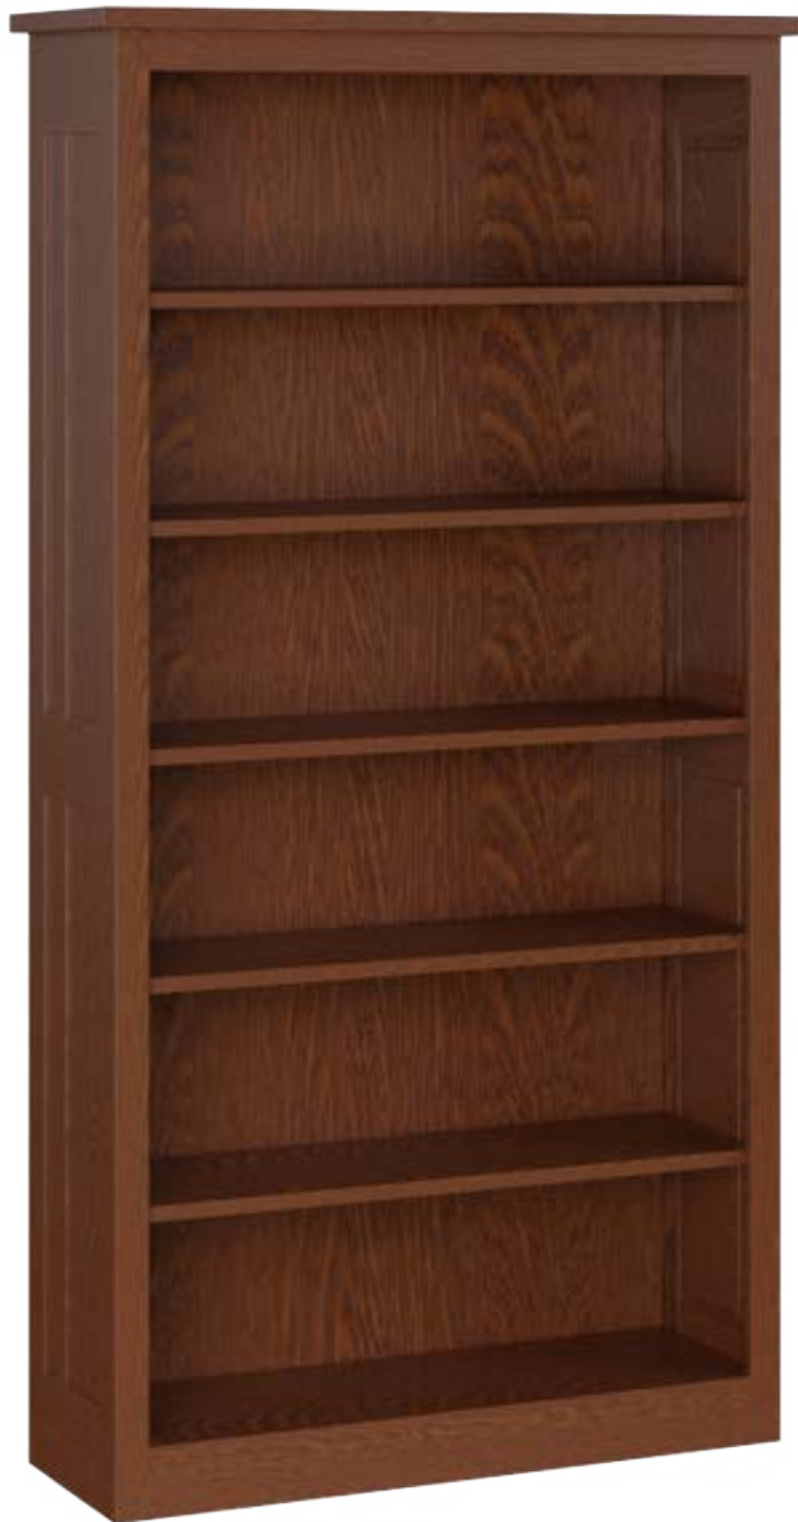

FREEMONT MISSION Bookcases

FMB-3684-0 Bookcase

38w x 13d x 84h

FMB-3680-0 Bookcase

38w x 13d x 80h

FMB-3672-0 Bookcase

38w x 13d x 72h

FMB-3660-0 Bookcase

38w x 13d x 60h

FMB-3648-0 Bookcase

38w x 13d x 48h

FMB-3636-0 Bookcase

38w x 13d x 36h

Standard Features

- Shelf depth 10.75"
- Adjustable shelves
- 30" and 36" sizes can be used as toppers for lateral files

Brown Maple with Rich Cherry Stain

* Top size is 38w x 13d

* Case size is 36w x 12d

For Matching Bookcases with doors, see our complete collection in our Bookcase Catalog on pages 43-48.

See Bookcase Price List for prices.

FMB-3684-0

FMB-3680-0

FMB-3672-0

FMB-3660-0

FMB-3648-0

FMB-3636-0

FREEMONT MISSION