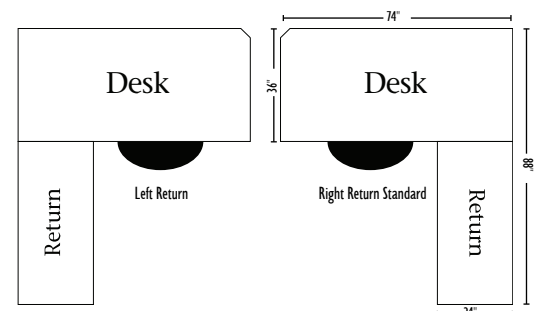

BRIDGEFORT MISSION