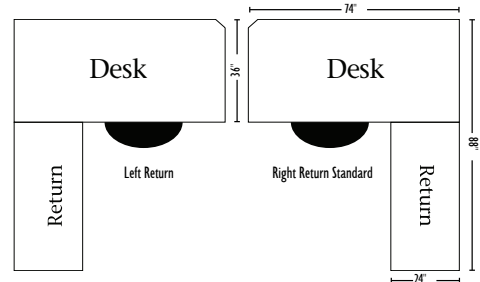

MODESTO

Corner Desk & Hutch

Hutch Sits on Return Side

MT Hutch

82w x 16d x 48h

Standard Features

- Fits on MRD-36 or MRD-30
- Reverse raised panel doors
- Adjustable shelves
- Unfinished back
- D553-BL Mission Period hardware

Options include other hardware styles. Shown with optional D552-BL hardware.
Rustic Hickory with Sandstone Stain

MRD-36 Corner Desk

74w x 36d x 31h

Return Desk

52w x 24d x 31h

MRD-30 Corner Desk

74w x 30d x 31h

Return Desk

52w x 24d x 31h

Standard Features

- Left or right return
- Finished back on desk
- No cord hole
- Pencil drawer on desk side
- Keyboard pull-out on return side
- Full-extension drawer slides
- Letter-size hanging files
- D553-BL Mission Period hardware
- MRD-36 will have a 6" overhang
- MRD-30 will have a 2" overhang

Options include MT Hutch, other hardware styles, and tower door.
Rustic Hickory with Sandstone Stain

MRD-36