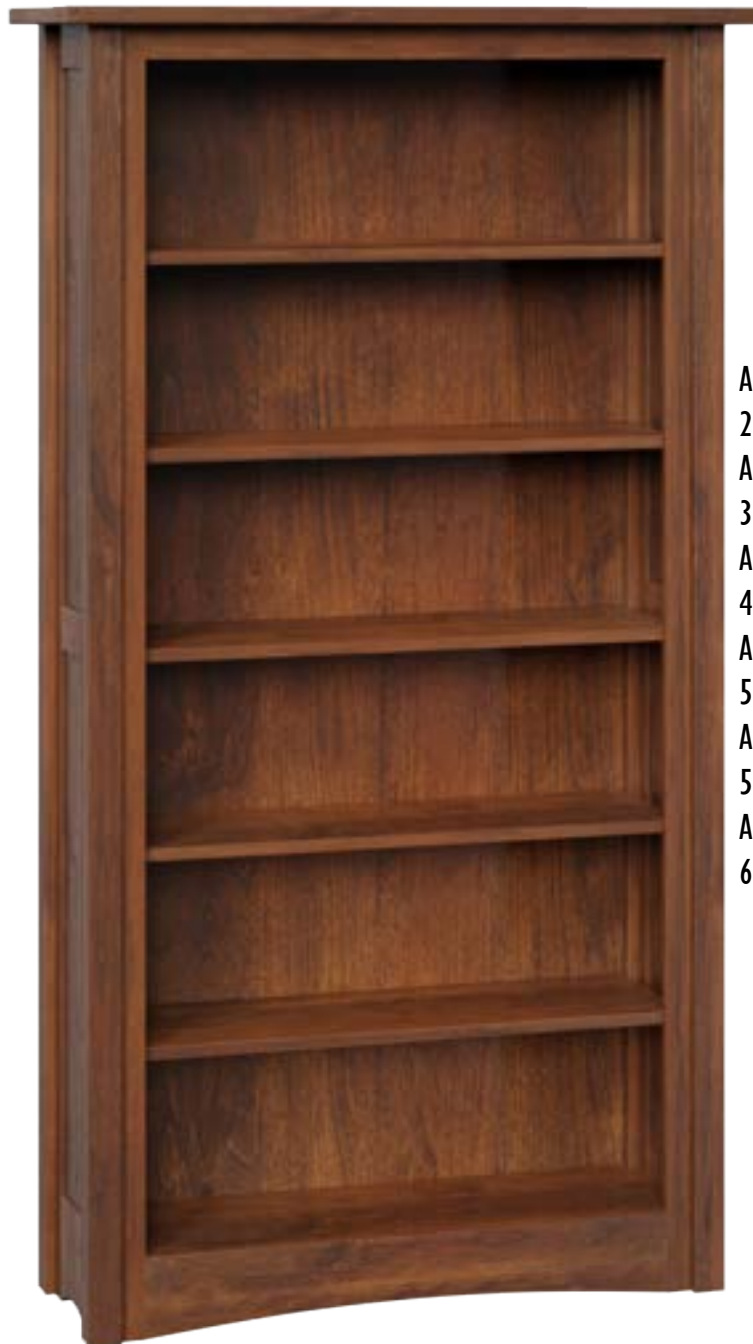

ASPEN Bookcases

AB-3736-O Bookcase

40w x 14d x 36h

AB-3748-O Bookcase

40w x 14d x 48h

AB-3760-O Bookcase

40w x 14d x 60h

AB-3772-O Bookcase

40w x 14d x 72h

AB-3780-O Bookcase

40w x 14d x 80h

AB-3784-O Bookcase

40w x 14d x 84h

Standard Features

- 10.75" shelf depth
- Adjustable shelves

Sap Cherry with Michaels Cherry Stain

* Top size is 40w x 14d

* Case size is 37w x 12.5d

For Matching Bookcases with doors, see our complete collection in our Bookcase Catalog on pages 9-14.

See Bookcase Price List for prices.

AB-3736-O

2 shelves

AB-3748-O

3 shelves

AB-3760-O

4 shelves

AB-3772-O (Shown)

5 shelves

AB-3780-O

5 shelves

AB-3784-O

6 shelves