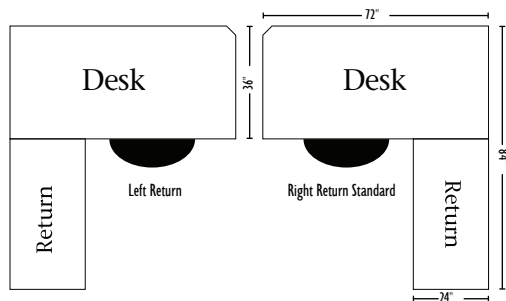

BOSTON

Corner Desk & Hutch Topper

BO-801447 Hutch Topper

80w x 14d x 47h

Standard Features

- Will fit BO7284RD Corner Desk
- Solid wood doors
- Adjustable shelves
- (3) Puck lights
- Unfinished back
- AMBP4425-ORB knobs

Options include no puck lights, glass doors, and customized to fit your desk.

Quartersawn with Michaels Cherry Stain

BO-801447

Topper Sits on Return Side

Desk Side

BO-7284-RD

BO-7284-RD

Corner Desk

72w x 36d x 31h

Return Desk

48w x 24d x 31h

Standard Features

- Return on right
- Keyboard on return
- Pencil drawer on desk
- Finished back on desk
- Unfinished back on return
- (2) File drawers
- (4) Small drawers
- (2) Writing pullouts
- AMBP4424-ORB pulls
- AMBP4425-ORB knobs

Options include finished or unfinished backs, return on left (no upcharge), switch keyboard and pencil drawer (no upcharge), hardware styles, and cord holes.

Quartersawn with Michaels Cherry Stain