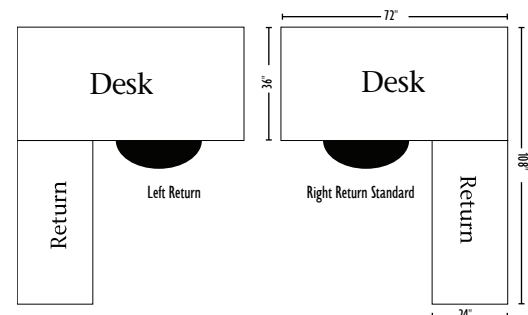

FREEMONT MISSION