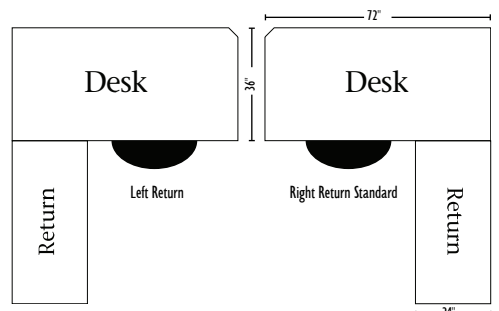

MANITOBA

Corner Desk & Hutch

Hutch Sits on Return Side

MACT-792149 Hutch

79w x 21d x 49h

Standard Features

- Glass doors with mullions
- (3) puck lights and dimmer
- Adjustable glass shelves
- Unfinished back
- K519-ABSB knobs

Options include no lights, wood doors, solid wood shelves, and other hardware styles.

Rustic Hickory with FC-46483 Golden Harvest Stain

MACT-792149

Desk Side

MAD-7288-CD

MAD-7288-CD Corner Desk

36w x 72d x 31h

Return Desk

24w x 52d x 31h

Standard Features

- Left or right return
- Finished back on desk
- Unfinished back on return
- Cord hole
- Writing and keyboard pull-outs
- Letter-size hanging files
- 9" back overhang on desk section
- K-519-96-ABSB pulls
- K-519-ABSB knobs

Options include without cord hole and with optional hardware.

Rustic Hickory with FC-46483 Golden Harvest Stain

Options Available for All Desks