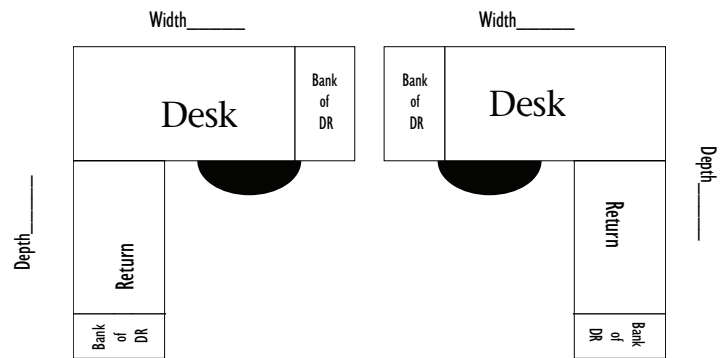

PLEASE USE THIS TEMPLATE WHEN ORDERING

Keep this form in your catalog and make copies as needed. This form is provided for you to streamline the ordering process. Please fill out completely and mark where you would like to place the cord holes.

WOODWORKING

2240N 925W
Shipshewana, In 46565
vm 260-768-7008
fax 260-768-7011
email: lnwoodworking@ibyfax.com

Company Name _____
PO # _____
Contact _____
Address _____
Phone _____
Email _____

To the right please indicate where you would like your power supply customization.

Collection _____

Item _____

Power Supply Options _____

_____
_____
_____

Standard Cord Hole _____

Cord Hole with Grommet _____

POWER SUPPLY OPTIONS

Item #	Description
PUP	Pop Up Power Station
BID	Built In Data Port
CI	Coaster Insert

Item #	Description
SCH	Standard Cord Hole
OWG	Optional Wood Grommet
WCD	Wireless Charging Dock