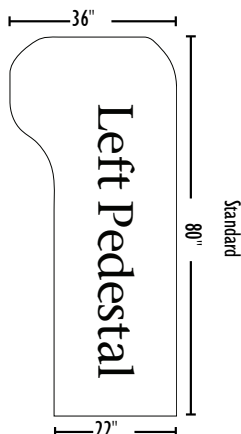

CO-80-RD Pedestal Desk

80w x36d x 31h

Standard Features

- All sides are finished
- A door will include (1) adjustable shelf
- Drawers will include (2) standard drawers and (1) letter size hanging file
- 53005-AS knobs
- 53010-AS cup pulls

Brown Maple with FC-4200 Almond Stain