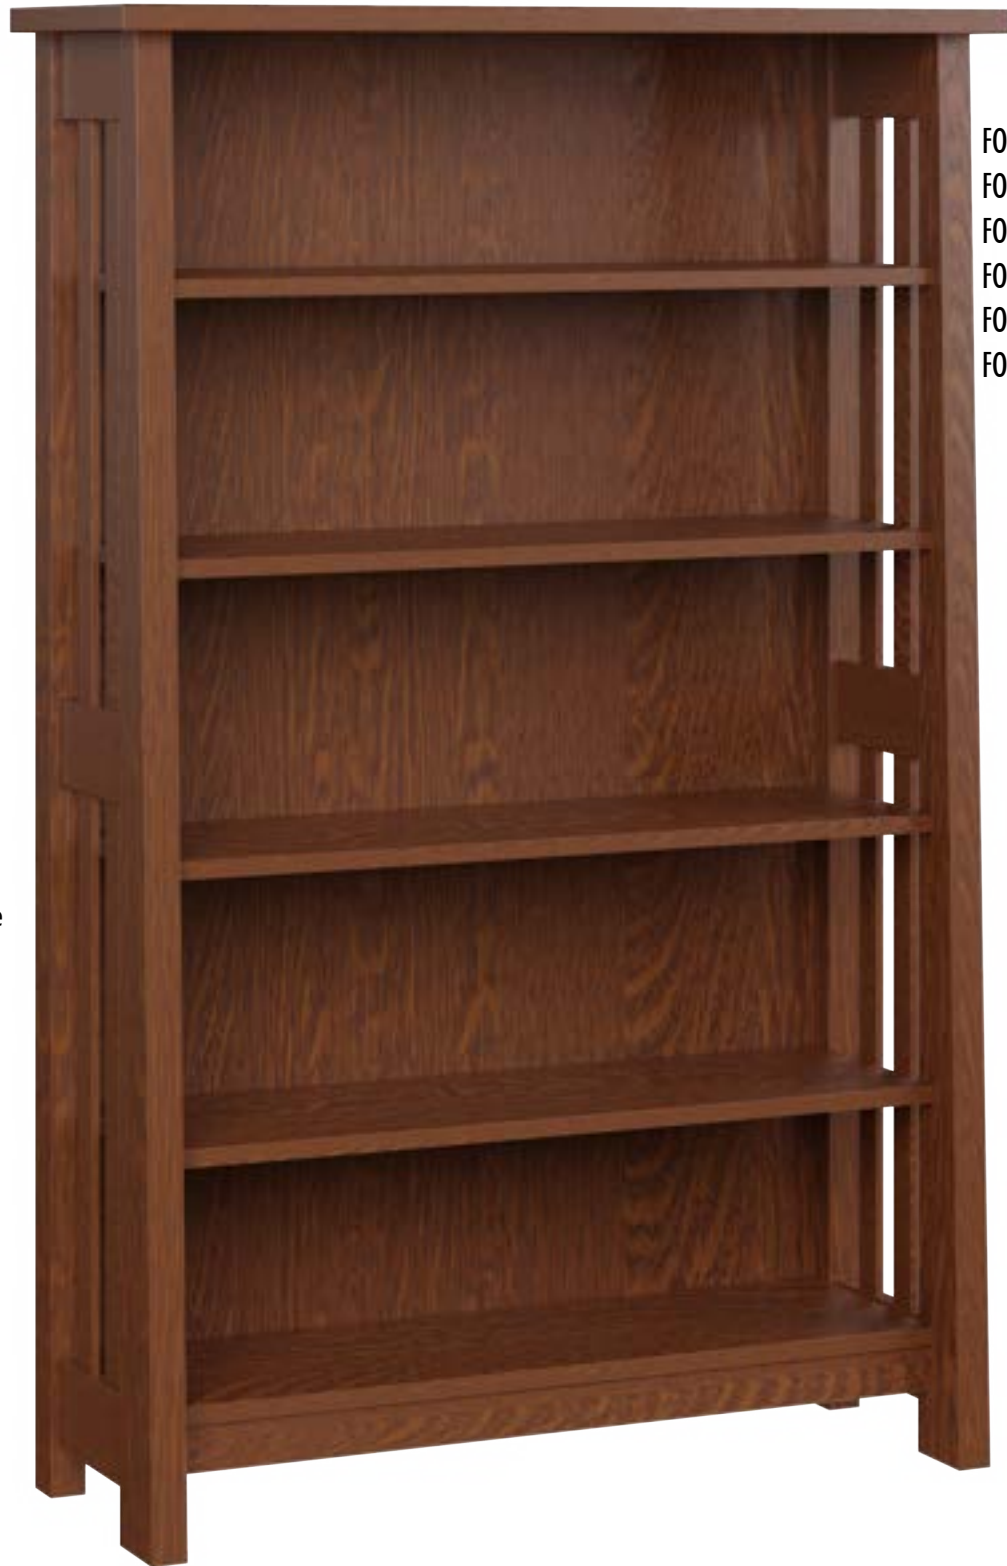

FREEMONT MISSION OPEN Bookcases

FOB-3684-0 Bookcase

38w x 13d x 84h

FOB-3680-0 Bookcase

38w x 13d x 80h

FOB-3672-0 Bookcase

38w x 13d x 72h

FOB-3660-0 Bookcase

38w x 13d x 60h

FOB-3648-0 Bookcase

38w x 13d x 48h

FOB-3636-0 Bookcase

38w x 13d x 36h

Standard Features

- Shelf depth 10.75"
- Adjustable shelves
- 30" and 36" sizes can be used as toppers for lateral files

Quartersawn White Oak with Michaels Cherry Stain

* Top size is 38w x 13d

* Case size is 36w x 12d

For Matching Bookcases with doors, see our complete collection in our Bookcase Catalog on pages 49-52.

See Bookcase Price List for prices.

FOB-3684-0

FOB-3680-0

FOB-3672-0

FOB-3660-0

FOB-3648-0

FOB-3636-0