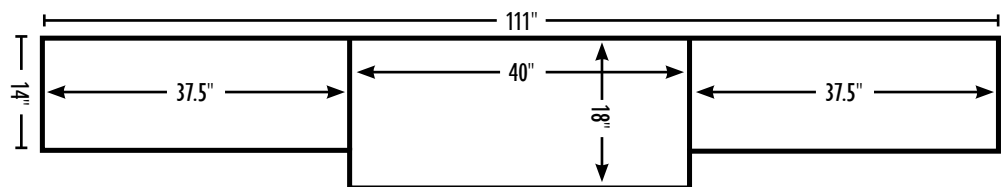

Top view of unit