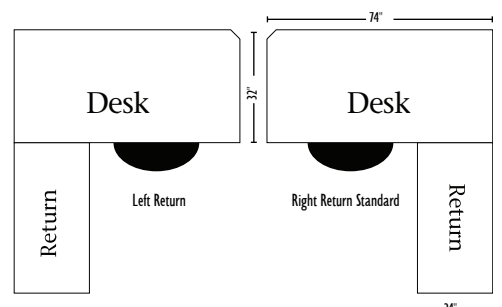

ASPEN Corner Desk & Hutch

Topper Sits on Return Side

AT-7915 Hutch Topper

79w x 15.25d x 48h

Standard Features

- Will fit ACD7484 Corner Desk
- Solid wood doors
- (1) Adjustable shelf behind doors
- (3) Puck lights
- Unfinished back
- 585-DP knobs

Options include no puck lights and hardware.

Sap Cherry with Michaels Cherry Stain

AT-7915

Desk Side

ACD-7484

Corner Desk

74w x 32d x 31h

Return Desk

52w x 24d x 31h

Standard Features

- Return on right
- Keyboard on return
- Pencil drawer on desk
- Finished back on desk only
- Unfinished back on return
- (2) File drawers
- (4) Small drawers
- (2) Writing pullouts
- 6" overhang on desk side
- No cord hole
- Letter size files
- 585-96 DP pulls
- 585 DP knobs

Options include finished back on return, cord holes (please specify), hardware, and left hand return.

Sap Cherry with Michaels Cherry Stain

ACD-7484

Options Available for All Desks