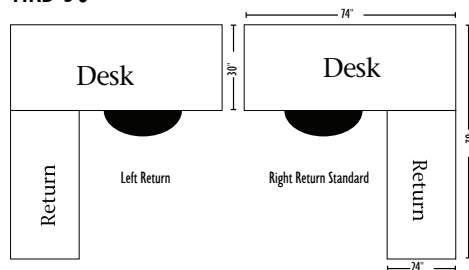

Standard Features

- Left or right return
- Finished back on desk
- No cord hole
- Pencil drawer on desk side
- Keyboard pull-out on return side
- Full-extension drawer slides
- Letter-size hanging files
- D553-BL Mission Period hardware
- MRD-36 will have a 6" overhang
- MRD-30 will have a 2" overhang

Options include MT Hutch, other hardware styles, and tower door.
Rustic Hickory with Sandstone Stain

MRD-30