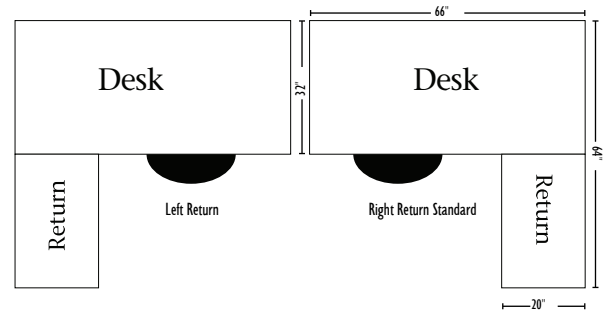

PCD-32-RD

PCD-32-RD Corner Desk

66w x 32d x 31h

Return Desk

32w x 20d x 31h

Standard Features

- Keyboard pull-out on return
- Finished back
- (1) pencil drawer on desk
- (1) standard drawer on desk
- No cord hole
- P.2143-CH pull
- P.2142-CH knob