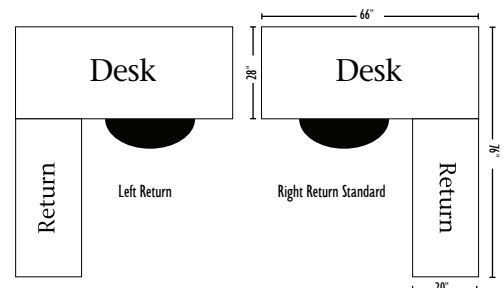

BRIDGEFORT MISSION