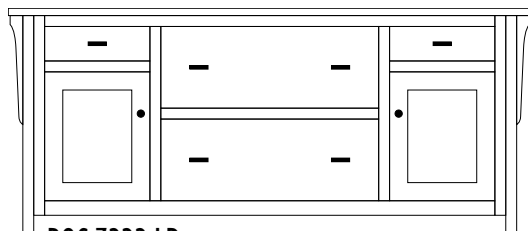

BOC-7222-LD