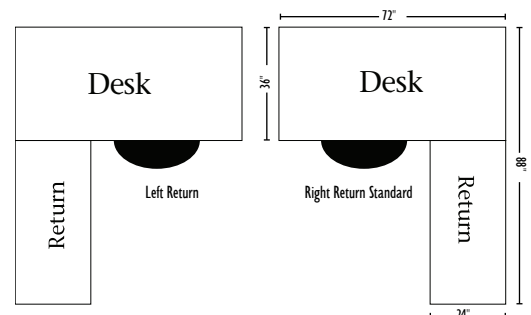

FREEMONT MISSION

Corner Desk & Hutch

FMT-85 Hutch

85w x 13.5d x 47h

Standard Features

- Fits only FMRD36 desk
- Solid wood, reverse-raised-panel doors
- Adjustable shelves
- Puck lights
- Unfinished back
- P2152-WOA knobs

Cherry with Nutmeg Stain

Hutch Sits on Return Side

FMT-85

Desk Side

FMRD-36

FMRD-36 Corner Desk

74w x 36d x 31h

Return Desk

52w x 24d x 31h

Standard Features

- Left or right return desk
- Keyboard pull-out
- Pencil drawer
- Finished backs
- No cord hole
- Letter-size hanging files
- P2153-WOA pulls
- P2152-WOA knobs

Options include hardware, cord hole, tower door, and FMCT, FMT64 or FMT72 hutch.

Quartersawn Oak with Michaels Cherry Stain