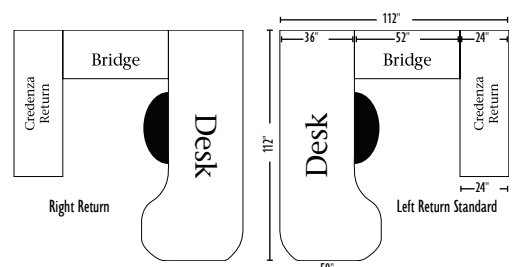

Options Available for All Desks

Built in Data Port

Wireless Charging Port

Pop Up Power Station

Pullout Coaster Insert