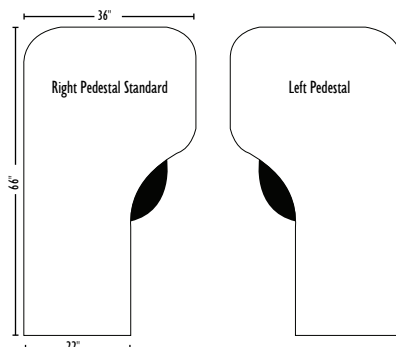

BELMONT

Home or Office Desks

BO-62-RD Pedestal Desk

66w x 36d x 31h

Standard Features

- (1) letter-size laterally hanging file drawer
- Full-extension drawer slides
- (2) pencil drawers
- 2981 DACM pulls
- 2980 DACM knobs

Options include additional hardware styles and a cord hole. Add finished side panel. To add use finished back pricing in your price list.

Brown Maple with Tavern Stain

BELMONT