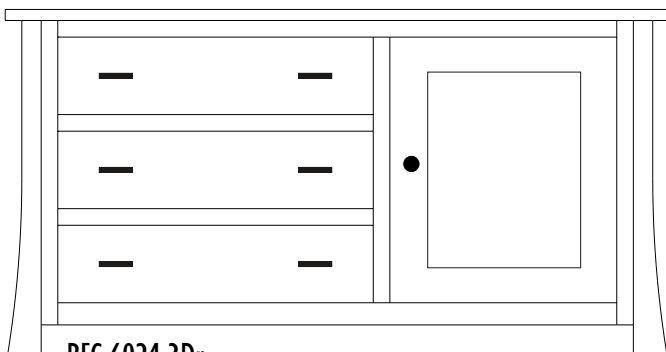

BFC-6024-3Dr