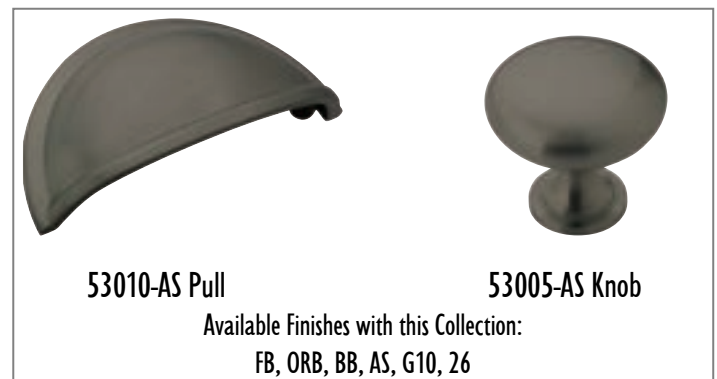

HARDWARE

Authentically reproduced hardware adds the finishing touches to all L&N office furniture. Although we have selected specific hardware styles as standard for each office collection, we invite our customers to add their own touches by choosing optional hardware from the offerings that follow.