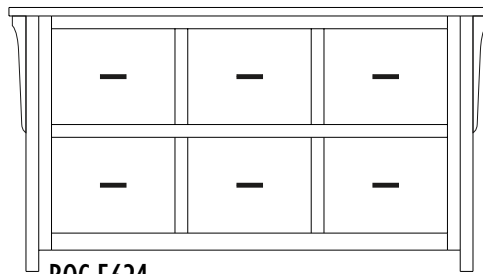

BOSTON Credenzas

BOC-6024-3DR Credenza

60w x 24d x 31h

Quartersawn White Oak with Michaels
Cherry Stain

BOC-5624

BOC-5624 Credenza

56w x 24d x 31h

BOC-6024-LD Credenza

60w x 24d x 31h

BOC-6024-D2 Credenza

60w x 24d x 31h

Standard Features

- Letter-size hanging files
- (1) adjustable shelf behind doors
- Full-extension drawer slides
- Unfinished back
- AMBP4424-ORB pulls
- AMBP4425-ORB knobs

Options include finished back and hardware styles.