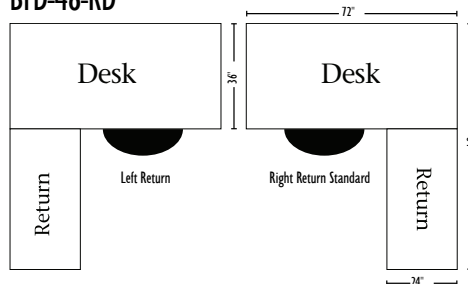

BELMONT

Corner Desk

Desk Side

Return Side

BFD-32-RD
BFD-48-RD (shown)

BFD-32-RD Corner Desk

72w x 32d x 31h

Return Desk

48w x 24d x 31h

BFD-48-RD

Corner Desk

72w x 36d x 31h

Return Desk

48w x 24d x 31h

Standard Features

- Return on left or right
- Letter-size hanging files
- Pencil drawer
- Keyboard pull-out on return
- Finished back on desk
- Unfinished back on return
- Cord hole
- Full-extension drawer slides
- 2981 DACM pulls
- 2980 DACM knobs

Options include alternate hardware styles, no cord hole, a CPU door, finished back on the return and BCT72 or BHT72GD hutch to fit any corner desk or 72-inch return.

Rustic Cherry with Seely Stain

BFD-48-RD

BFD-32-RD

Options Available for All Desks