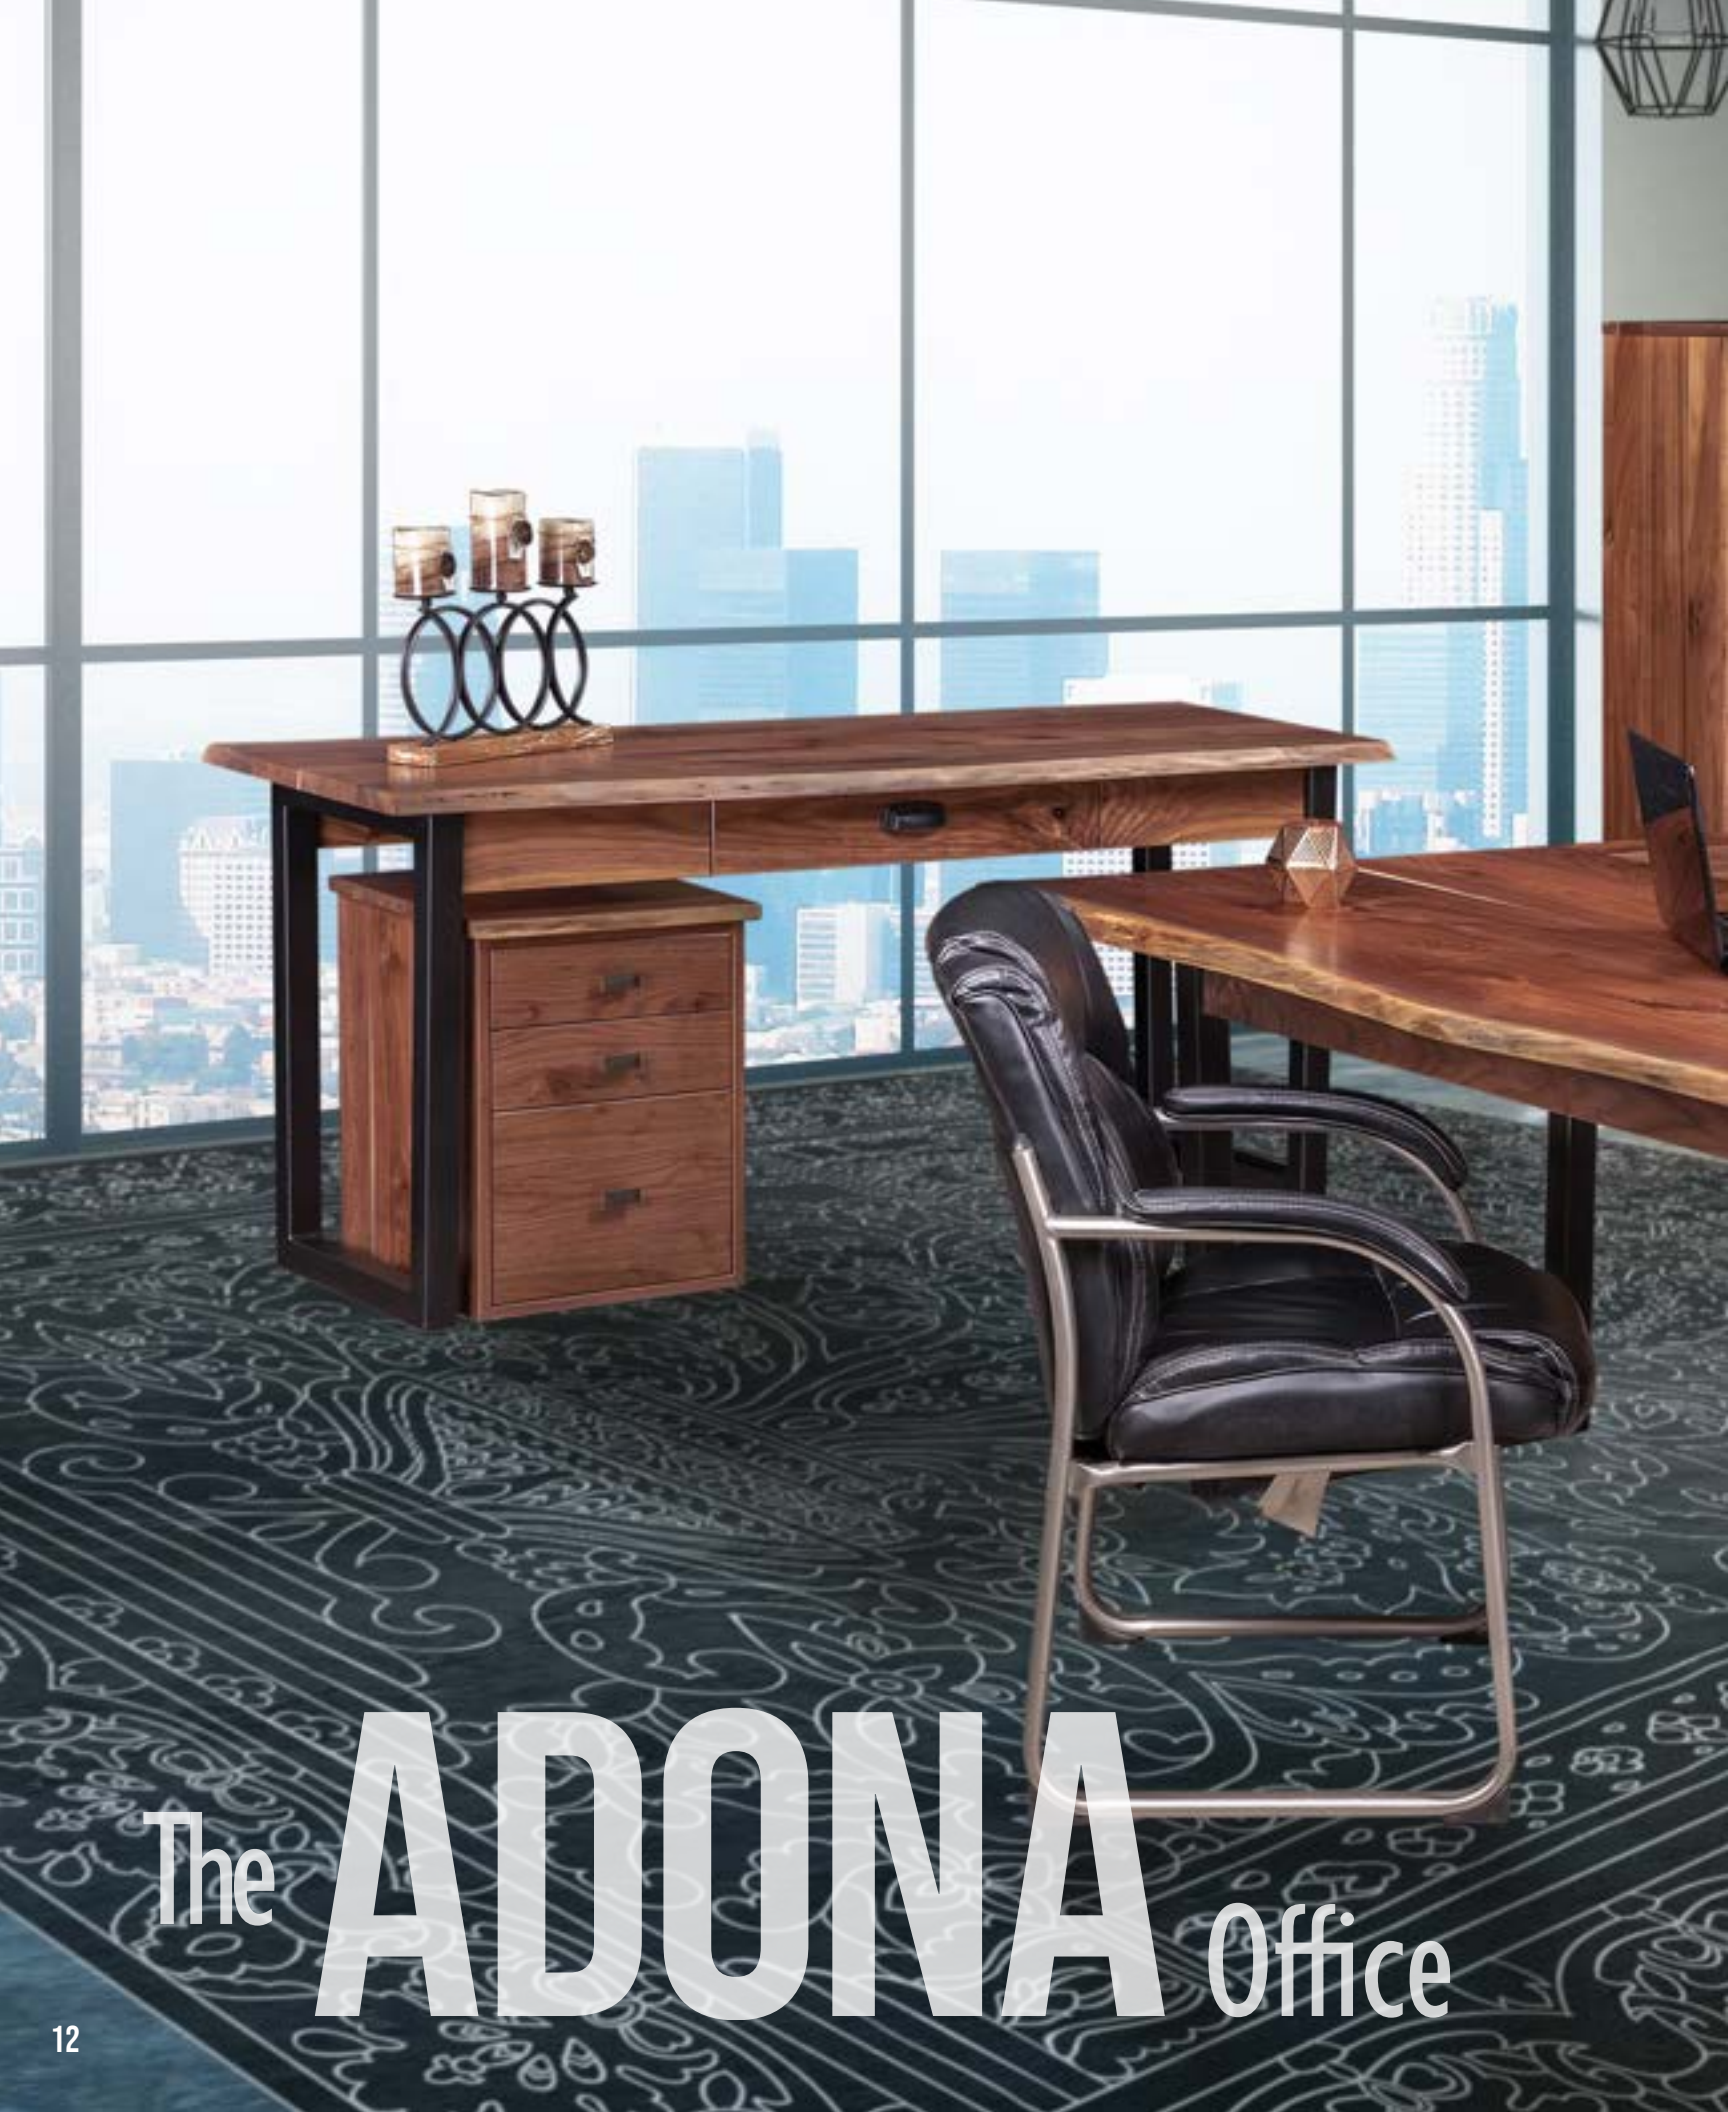

****See our Discontinued Product Flier for full list of discontinued items**

The **ADONA** Office

A 1 1/4" live edge top and sleek metal sides give the Adona a simple and modern style. With the simplicity of this collection, it is perfect with any décor already implemented in your home or office space.