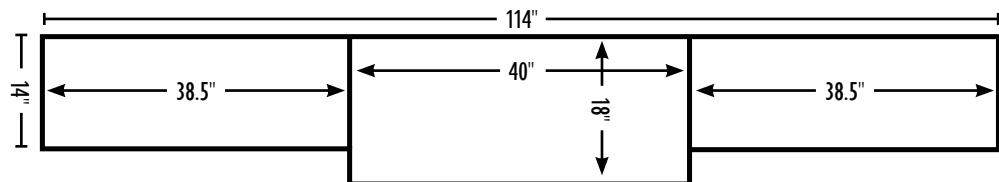

Top view of unit