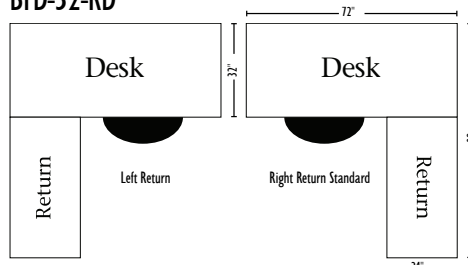

BELMONT

Corner Desk

Desk Side

Return Side

BFD-32-RD
BFD-48-RD (shown)

BFD-32-RD Corner Desk

72w x 32d x 31h

Return Desk

48w x 24d x 31h

BFD-48-RD

Corner Desk

72w x 36d x 31h

Return Desk

48w x 24d x 31h

Standard Features

- Return on left or right
- Letter-size hanging files
- Pencil drawer
- Keyboard pull-out on return
- Finished back on desk
- Unfinished back on return
- Cord hole
- Full-extension drawer slides
- 2981 DACM pulls
- 2980 DACM knobs

Options include alternate hardware styles, no cord hole, a CPU door, finished back on the return and BCT72 or BHT72GD hutch to fit any corner desk or 72-inch return.

Rustic Cherry with Seely Stain

BFD-48-RD

BFD-32-RD

Options Available for All Desks