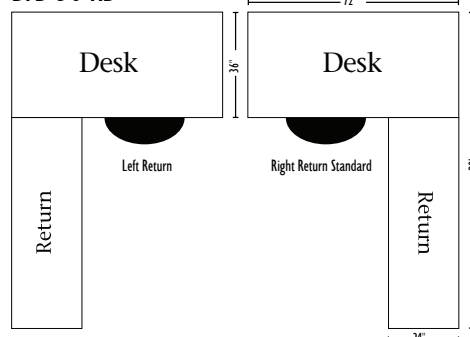

Options Available
for All Desks

Built in
Data Port

Wireless
Charging
Port

Pop Up
Power
Station

Pullout
Coaster
Insert

BELMONT