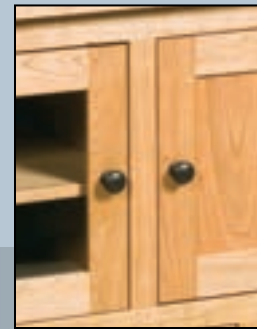

The clean lines of the Bungalow style are enhanced by flush-fit doors