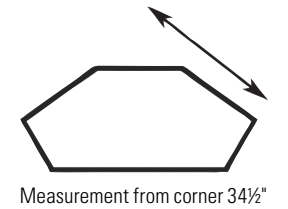

Standard:
3 adjustable shelves in SC-60;
1 adjustable shelf in SC-50
Soft-close doors
Full-extension drawers
1" tops
403-ORB hardware

BUNGALOW

SC-62C Bungalow
61w x 18¾d x 31½h

SC-53C Bungalow
49w x 18¾d x 31½h