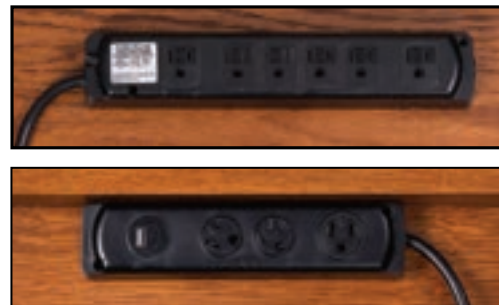

An optional power strip can be added to any console or cabinet by request

NOTE: Not all options are available on all models
Optional wood species & finishes are also available

CARE AND WARRANTY

Care of Hardwood Furniture

With proper care your furniture will provide years of enjoyment and will become family heirlooms. Maintain a humidity-controlled environment. Your home should be kept in the 35 to 45% humidity range to prevent warping, cracking, and excessive expansion or contraction of raised panels, etc. Avoid placing your furniture in continued direct sunlight or near direct heat source such as furnace ducts or radiators. Clean with water using a soft sponge or cloth. Dry immediately with a soft cloth. Avoid polish that contains silicones.

Warranty

Schwartz Creations warrants its materials, construction and workmanship for a period of two years following the date of purchase by the original customer. If a defect occurs during that period, we will either repair or replace the item or substitute a like item. The final decision is at the discretion of Schwartz Creations.

If humidity moves out of the ideal range, solid wood furniture can expand or contract causing splits in grain panels. These symptoms are the result of an uncontrolled environment and are not considered defective. If the environment is not controlled, these conditions should be appreciated as an inherent characteristic of solid wood furniture. Due to the wood's "open grain" they tend to expand and/or contract in relationship to their environment. Seasonal gapping or minor cracks in the grain patterns of solid wood are considered a normal occurrence and should not be assumed to be a defect of material or workmanship.

If under normal conditions the furniture develops a defect, such as a deep crack, the dealer will visit the customer's home to assess the humidity level. The dealer is responsible for taking a portable hygrometer along to record the humidity level and send the readings to Schwartz Creations. If the humidity is not in the range of 35 to 45%, the warranty is void and repair charges can be assessed. The decision to repair or replace the item is at the discretion of Schwartz Creations.

Limitations

Warranty does not include freight costs to and from factory or inspection fees. These costs are the responsibility of the customer. Negligence, misuse or accidents by the customer will void the warranty.