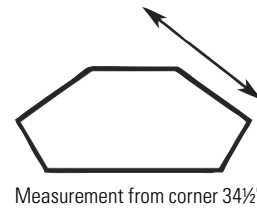

All drawers open fully - the Kenwood features 2 drawers in the SC-064C and 1 large drawer in the SC-054C