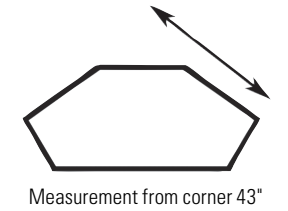

Standard:
Soft-close doors
K40-C wood knobs

TV swivel is an available option

HERITAGE

CORNER CABINETS

SC-061C-H Heritage
61w x 18¼d x 31¼h
Doors: 20w x 14h
Space above & below shelf: 6¾h

Standard:
1 fixed shelf behind glass doors
Soft-close doors
Full-extension drawers
152-AE/156-AE hardware