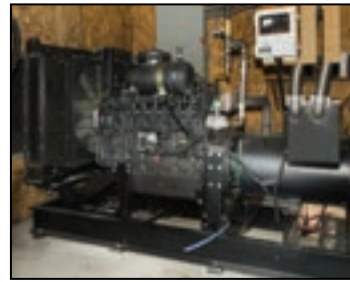

Proudly Made in the USA

COME HOME TO QUALITY

At Schwartz Creations we believe in tradition. Amish woodworking skills are passed down from generation to generation and building quality furniture is a family enterprise. We also believe in honoring the natural resources so abundant here in Indiana. Oak, Maple, Hickory, Elm and other native woods are carefully selected and painstakingly crafted into functional works of art for the home. Tops and sides are solid wood. Drawers are dovetailed. All features and options are designed to enhance the overall user experience. Soft-close doors with concealed hinges, full-extension drawers, LED lights and hidden power strips with USB ports. . . just a few quality touches you can count on us to offer. Hand crafted construction, a wide variety of styles, artful detailing. . . Schwartz Creations furniture is built for a lifetime of enjoyment. We stand behind each and every piece we make.

Joe Schwartz, Owner

SCHWARTZ

Creations

SCHWARTZ
Creations

2026-2027 Catalog