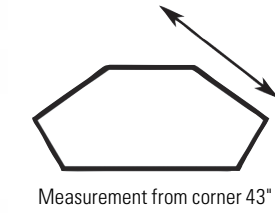

SC-53C Bungalow
49w x 18¾d x 31½h