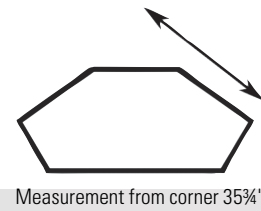

ROYAL MISSION

CORNER CABINETS

SC-063C-RM Royal Mission
63w x 18¾d x 32h
Doors: 20w x 16h
Space behind doors: 20w with 7⅞" above & below shelf

SC-052C-RM Royal Mission
51w x 18¾d x 32h
Doors: 15w x 16h
Space behind doors: 30w with 7⅞" above & below shelf

1. Standard:
2. 1 fixed shelf behind doors
   - Soft-close doors
   - Full-extension drawer
   - 1" tops
   - Black Mission hardware

ROYAL MISSION OPEN

TV CONSOLE

SC-54 Royal Mission Open
54w x 18d x 30h

1. Standard:
2. 1" top
   - Full-extension drawer
   - Black Mission hardware