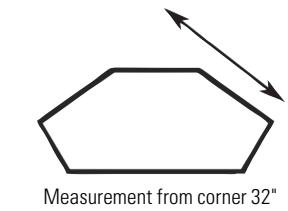

Both models shown with optional raised panel sides

SC-050C-H Heritage
49w x 18¼d x 31¼h
Doors: 15w x 14h
Space above & below shelf: 6¾h

Standard:
1 fixed shelf behind glass doors
Soft-close doors
Full-extension drawer
1586-WID hardware